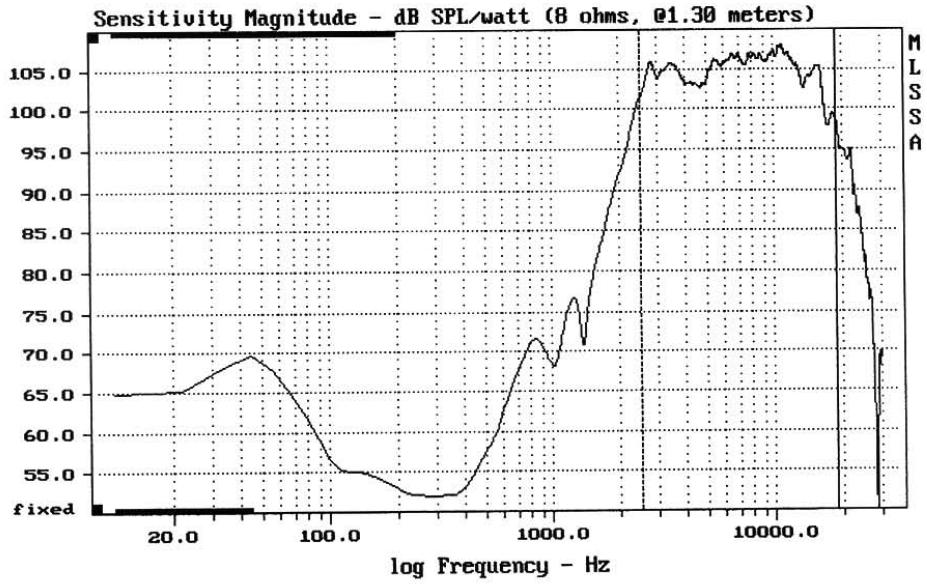

E-shop: <http://eshop.prodance.cz/st200-8-ohm/d-89358/>

Level (2497:18999 Hz) = 105.15 dB SPL/watt (8 ohms, @1.30 meters)

SELENIUM ST200

MLSSA: Frequency Domain

-69.21 dB, 2885 Hz (65), 3.000 msec (29)

E-shop: <http://eshop.prodance.cz/st200-8-ohm/d-89358/>

Overlay Compare: dev= +13/-7.4, std= 5.8, avg= -25

SELENIUM ST200

MLSSA: Frequency Domain

Level (2497:18999 Hz) = 105.16 dB SPL/watt (8 ohms, @1.30 meters) (0.33 oct)

SELENIUM ST200