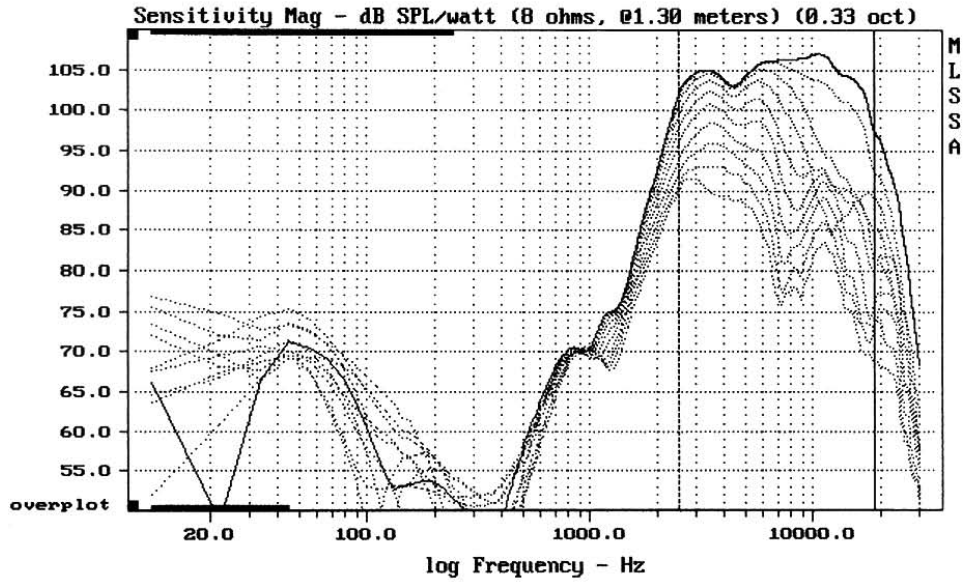

E-shop: <http://eshop.prodance.cz/st200-8-ohm/d-89358/>

Level (2497:18999 Hz) = 105.15 dB SPL/watt (8 ohms, @1.30 meters)

SELENIUM ST200

MLSSA: Frequency Domain

-69.21 dB, 2885 Hz (65), 3.000 msec (29)

E-shop: <http://eshop.prodance.cz/st200-8-ohm/d-89358/>

Overlay Compare: dev= +13/-7.4, std= 5.8, avg= -25

SELENIUM ST200

MLSSA: Frequency Domain

Level (2497:18999 Hz) = 105.16 dB SPL/watt (8 ohms, @1.30 meters) (0.33 oct)

SELENIUM ST200