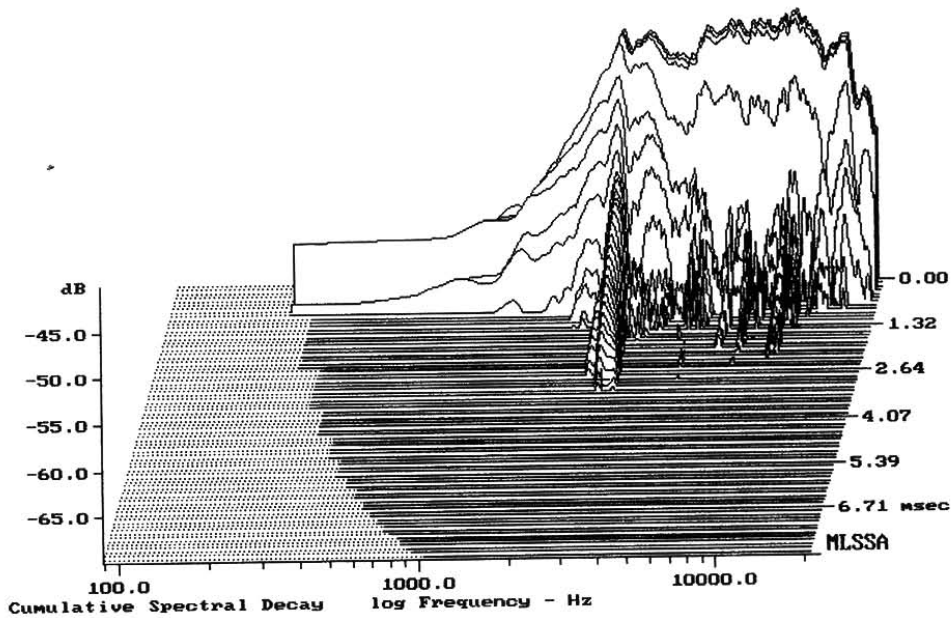

E-shop: <http://eshop.prodance.cz/st200-8-ohm/d-89358/>

Level (2497:18999 Hz) = 105.15 dB SPL/watt (8 ohms, @1.30 meters)

SELENIUM ST200

MLSSA: Frequency Domain

-69.21 dB, 2885 Hz (65), 3.000 msec (29)

E-shop: <http://eshop.prodance.cz/st200-8-ohm/d-89358/>

Overlay Compare: dev= +13/-7.4, std= 5.8, avg= -25

SELENIUM ST200

MLSSA: Frequency Domain

Level (2497:18999 Hz) = 105.16 dB SPL/watt (8 ohms, @1.30 meters) (0.33 oct)

SELENIUM ST200