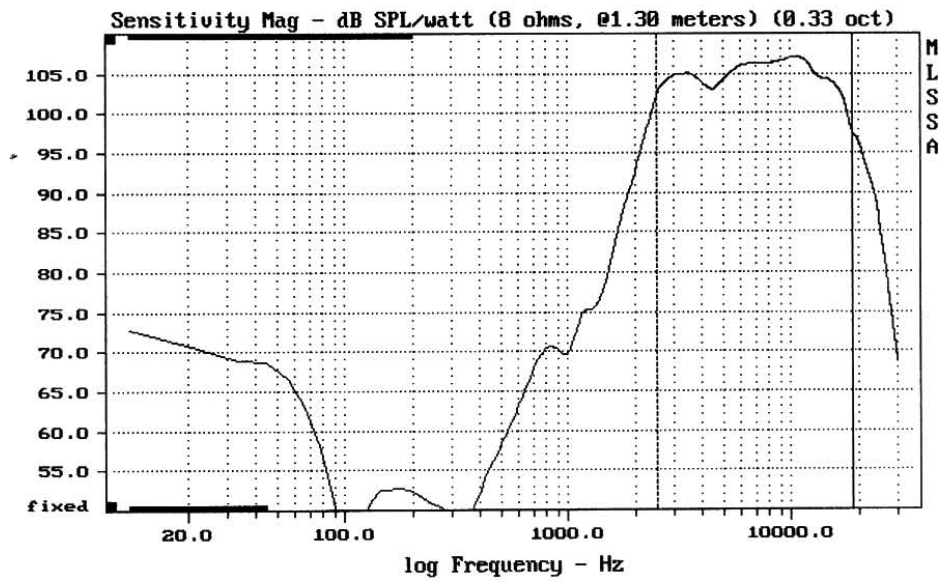

E-shop: <http://eshop.prodance.cz/st200-8-ohm/d-89358/>

Level (2497:18999 Hz) = 105.15 dB SPL/watt (8 ohms, @1.30 meters)

SELENIUM ST200

MLSSA: Frequency Domain

-69.21 dB, 2885 Hz (65), 3.000 msec (29)

E-shop: <http://eshop.prodance.cz/st200-8-ohm/d-89358/>

Overlay Compare: dev= +13/-7.4, std= 5.8, avg= -25

SELENIUM ST200

MLSSA: Frequency Domain

Level (2497:18999 Hz) = 105.16 dB SPL/watt (8 ohms, @1.30 meters) (0.33 oct)

SELENIUM ST200