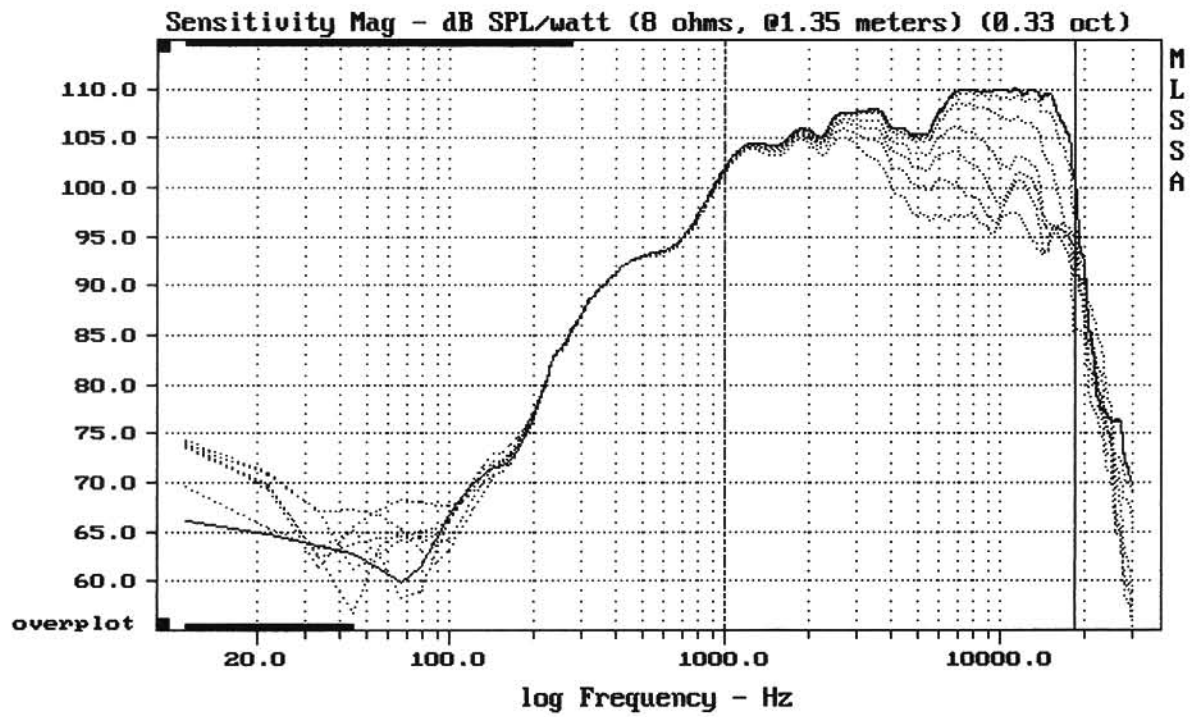

---

Level (999:18510 Hz) = 107.63 dB SPL/watt (8 ohms, @1.35 meters)

---

ME142 + DE800

MLSSA: Frequency Domain

-58.65 dB, 2663 Hz (60), 1.870 msec (18)

---

Overlay Compare: dev= +8.4/-8, std= 5.4, avg= -14

---

ME142 + DE800

MLSSA: Frequency Domain

---

Overlay Compare: dev= +16/-6.2, std= 5.1, avg= -19

---

ME142 + DE800

---

Overlay Compare: dev= +10/-5.4, std= 4.3, avg= -11

---

ME142 + DE800

MLSSA: Frequency Domain