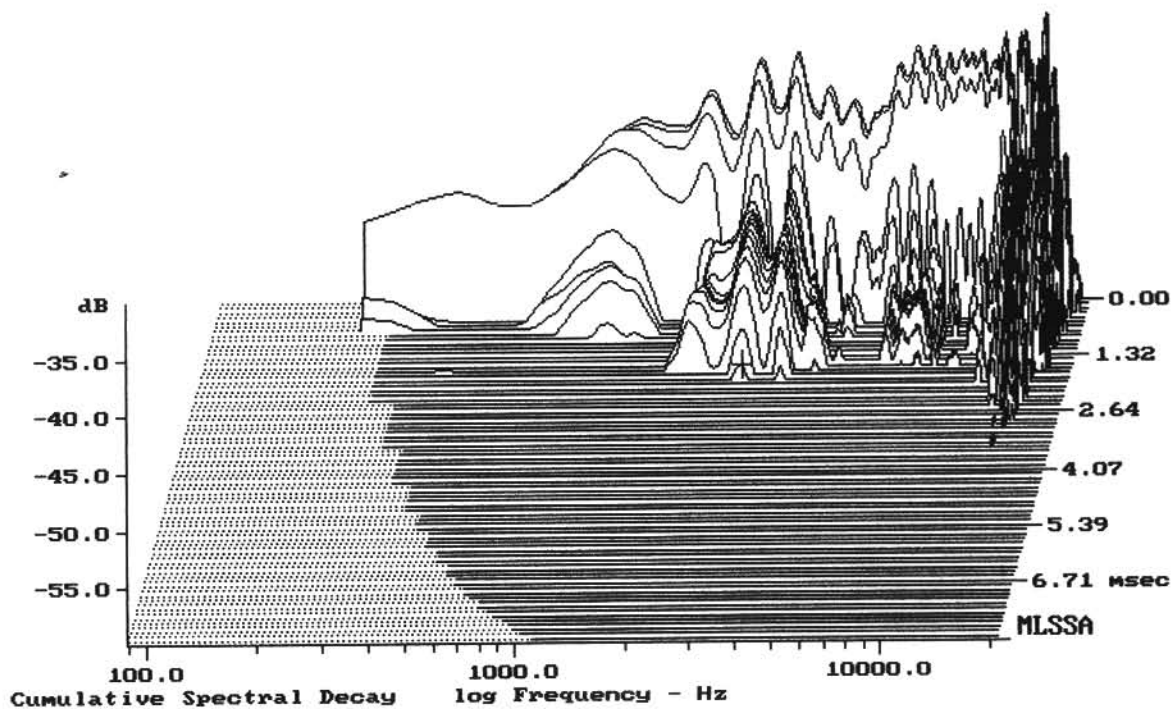

---

Level (999:18510 Hz) = 107.63 dB SPL/watt (8 ohms, @1.35 meters)

---

ME142 + DE800

MLSSA: Frequency Domain

-58.65 dB, 2663 Hz (60), 1.870 msec (18)

---

Overlay Compare: dev= +8.4/-8, std= 5.4, avg= -14

---

ME142 + DE800

MLSSA: Frequency Domain

---

Overlay Compare: dev= +16/-6.2, std= 5.1, avg= -19

---

ME142 + DE800

---

Overlay Compare: dev= +10/-5.4, std= 4.3, avg= -11

---

ME142 + DE800

MLSSA: Frequency Domain