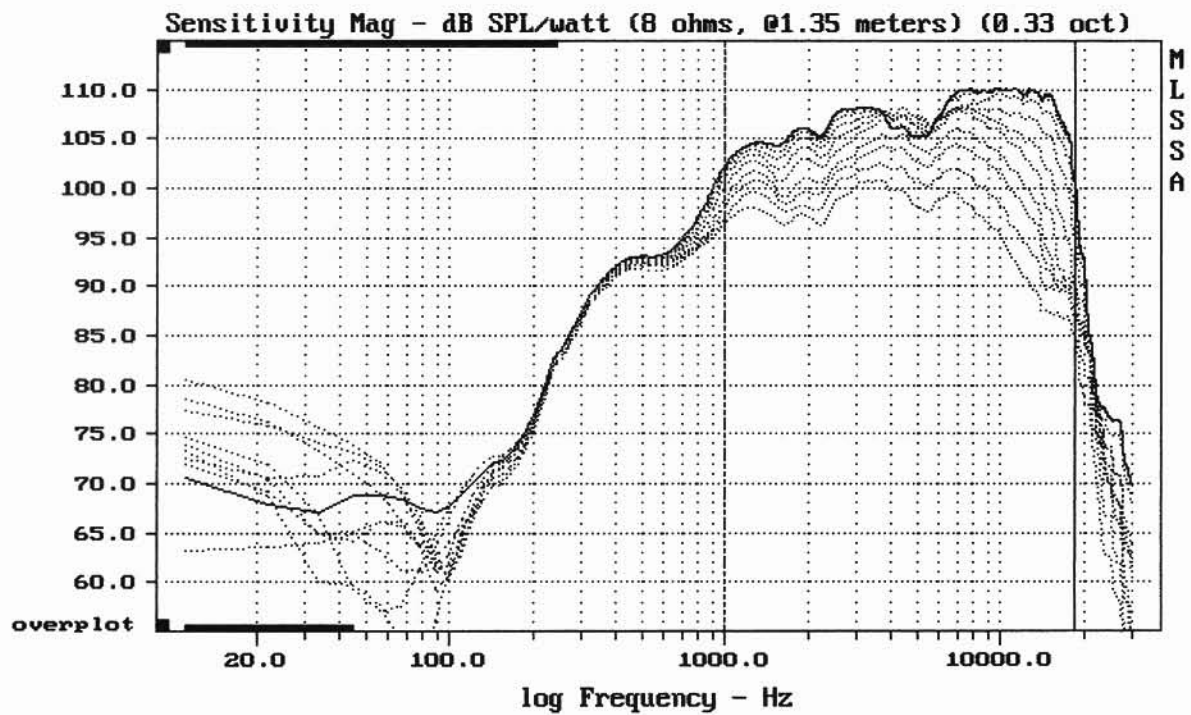

---

Level (999:18510 Hz) = 107.63 dB SPL/watt (8 ohms, @1.35 meters)

---

ME142 + DE800

MLSSA: Frequency Domain

-58.65 dB, 2663 Hz (60), 1.870 msec (18)

---

Overlay Compare: dev= +8.4/-8, std= 5.4, avg= -14

---

ME142 + DE800

MLSSA: Frequency Domain

---

Overlay Compare: dev= +16/-6.2, std= 5.1, avg= -19

---

ME142 + DE800

---

Overlay Compare: dev= +10/-5.4, std= 4.3, avg= -11

---

ME142 + DE800

MLSSA: Frequency Domain