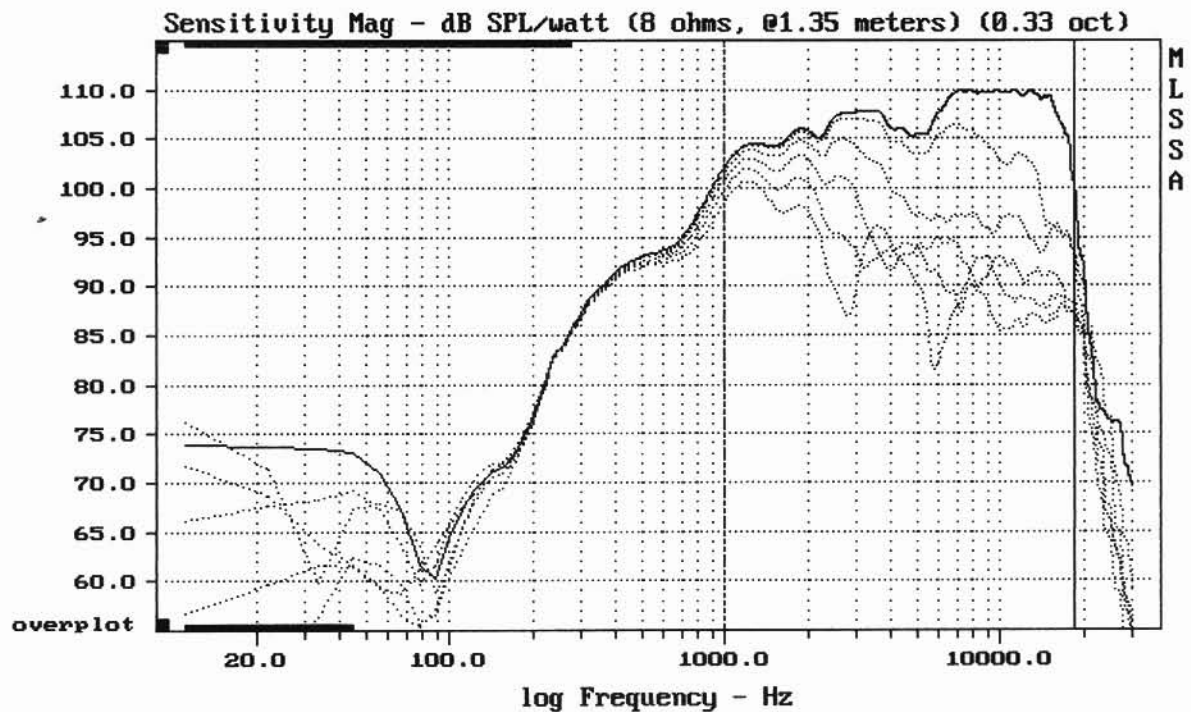

---

Level (999:18510 Hz) = 107.63 dB SPL/watt (8 ohms, @1.35 meters)

---

ME142 + DE800

MLSSA: Frequency Domain

-58.65 dB, 2663 Hz (60), 1.870 msec (18)

---

Overlay Compare: dev= +8.4/-8, std= 5.4, avg= -14

---

ME142 + DE800

MLSSA: Frequency Domain

---

Overlay Compare: dev= +16/-6.2, std= 5.1, avg= -19

---

ME142 + DE800

---

Overlay Compare: dev= +10/-5.4, std= 4.3, avg= -11

---

ME142 + DE800

MLSSA: Frequency Domain