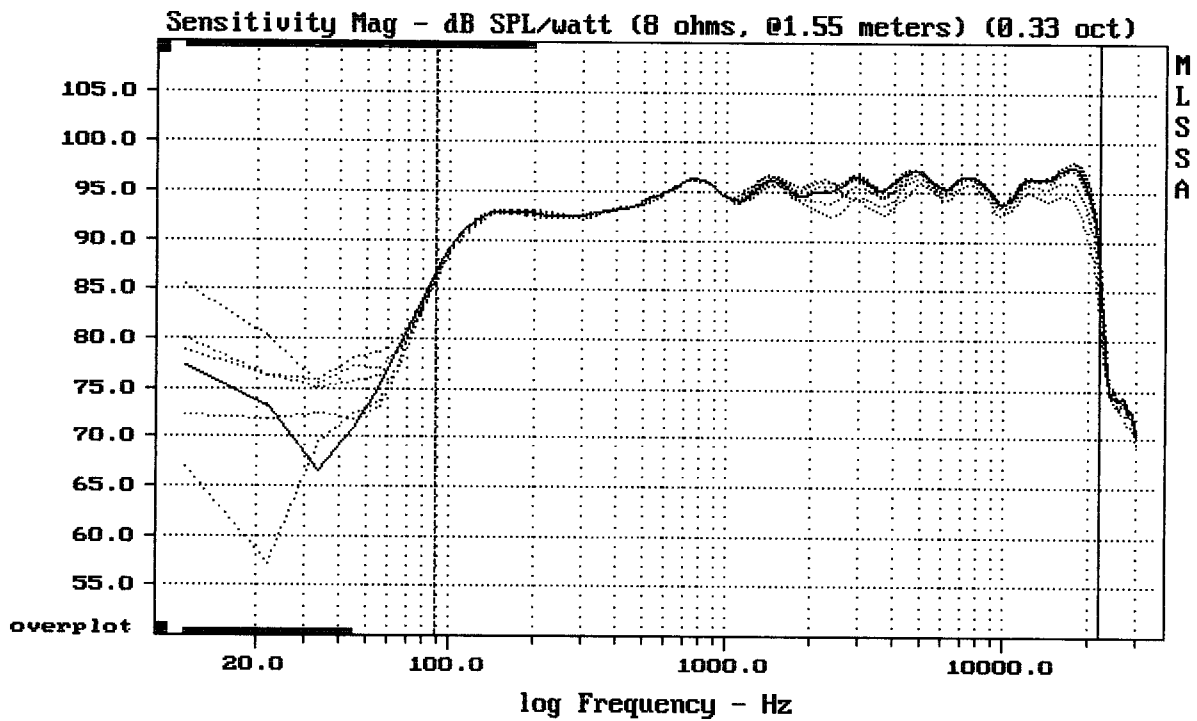

varianta I.

varianta II.

CURSOR: dy = -30.0147 x = 30007.1014 (2704)

SOVEREIGN 10-125 + APT80

MLSSA: Frequency Domain

CURSOR: dy = -2.2744e-006 x = 10.5050 (955)

SOVEREIGN 10-125 + APT80

Level (89:22006 Hz) = 94.97 dB SPL/watt (8 ohms, @1.55 meters) (0.33 oct)

SOVEREIGN 10-125 + APT80

Overlay Compare: dev= +19/-7.7, std= 6.4, avg= -22

SOVEREIGN 10-125 + APT80

MLSSA: Frequency Domain

CURSOR: y = 82.8451 x = 22005.9475 (1983)

SOVEREIGN 10-125 + APT80

SOVEREIGN 10-125 + APT80

MLSSA: Frequency Domain

Level (89:22006 Hz) = 95.55 dB SPL/watt (8 ohms, @1.55 meters) (0.33 oct)

SOVEREIGN 10-125 + APT80

MLSSA: Frequency Domain

-73.29 dB, 3018 Hz (68), 2.090 msec (20)

mean: 1.389e-005, rms: 0.0008948, std: 0.0008946, max: 0.004636, min: -0.001191

SOVEREIGN 10-125 + APT80

MLSSA: Time Domain

mean: 13.87, rms: 27.01, std: 23.17, max: 135, min: -14.21

SOVEREIGN 10-125 + APT80

H.

Overlay Compare: dev= +21/-6.1, std= 5.3, avg= -23

SOVEREIGN 10-125 + APT80