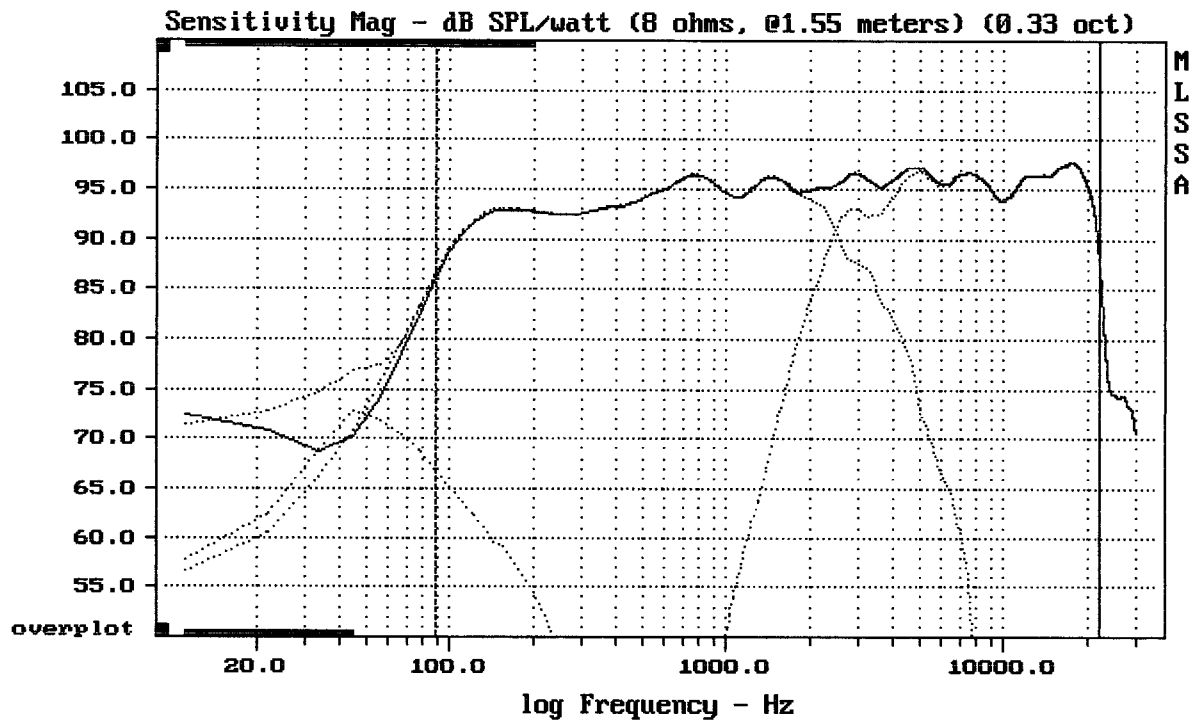

varianta I.

varianta II.

CURSOR: dy = -30.0147 x = 30007.1014 (2704)

SOVEREIGN 10-125 + APT80

MLSSA: Frequency Domain

CURSOR: dy = -2.2744e-006 x = 10.5050 (955)

SOVEREIGN 10-125 + APT80

Level (89:22006 Hz) = 94.97 dB SPL/watt (8 ohms, @1.55 meters) (0.33 oct)

SOVEREIGN 10-125 + APT80

Overlay Compare: dev= +19/-7.7, std= 6.4, avg= -22

SOVEREIGN 10-125 + APT80

MLSSA: Frequency Domain

CURSOR: y = 82.8451 x = 22005.9475 (1983)

SOVEREIGN 10-125 + APT80

SOVEREIGN 10-125 + APT80

MLSSA: Frequency Domain

Level (89:22006 Hz) = 95.55 dB SPL/watt (8 ohms, @1.55 meters) (0.33 oct)

SOVEREIGN 10-125 + APT80

MLSSA: Frequency Domain

-73.29 dB, 3018 Hz (68), 2.090 msec (20)

mean: 1.389e-005, rms: 0.0008948, std: 0.0008946, max: 0.004636, min: -0.001191

SOVEREIGN 10-125 + APT80

MLSSA: Time Domain

mean: 13.87, rms: 27.01, std: 23.17, max: 135, min: -14.21

SOVEREIGN 10-125 + APT80

H.

Overlay Compare: dev= +21/-6.1, std= 5.3, avg= -23

SOVEREIGN 10-125 + APT80