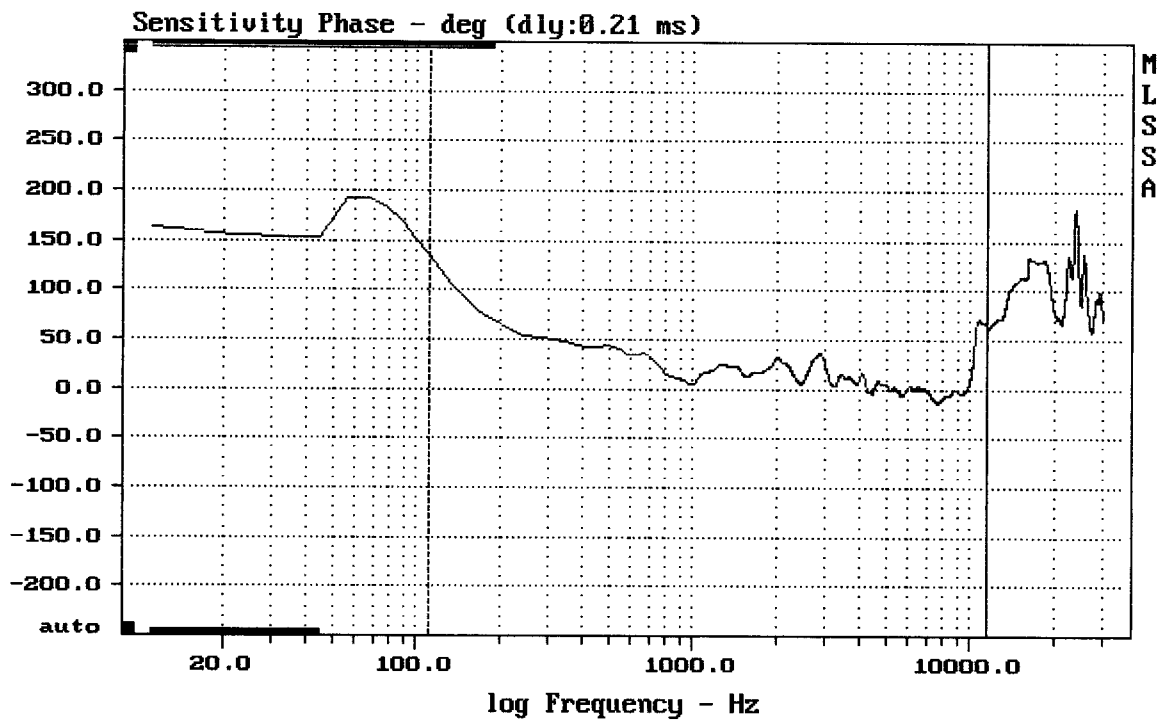

varianta I.

varianta II.

CURSOR: dy = -30.0147 x = 30007.1014 (2704)

SOVEREIGN 10-125 + APT80

MLSSA: Frequency Domain

CURSOR: dy = -2.2744e-006 x = 10.5050 (955)

SOVEREIGN 10-125 + APT80

Level (89:22006 Hz) = 94.97 dB SPL/watt (8 ohms, @1.55 meters) (0.33 oct)

SOVEREIGN 10-125 + APT80

Overlay Compare: dev= +19/-7.7, std= 6.4, avg= -22

SOVEREIGN 10-125 + APT80

MLSSA: Frequency Domain

CURSOR: y = 82.8451 x = 22005.9475 (1983)

SOVEREIGN 10-125 + APT80

SOVEREIGN 10-125 + APT80

MLSSA: Frequency Domain

Level (89:22006 Hz) = 95.55 dB SPL/watt (8 ohms, @1.55 meters) (0.33 oct)

SOVEREIGN 10-125 + APT80

MLSSA: Frequency Domain

-73.29 dB, 3018 Hz (68), 2.090 msec (20)

mean: 1.389e-005, rms: 0.0008948, std: 0.0008946, max: 0.004636, min: -0.001191

SOVEREIGN 10-125 + APT80

MLSSA: Time Domain

mean: 13.87, rms: 27.01, std: 23.17, max: 135, min: -14.21

SOVEREIGN 10-125 + APT80

H.

Overlay Compare: dev= +21/-6.1, std= 5.3, avg= -23

SOVEREIGN 10-125 + APT80