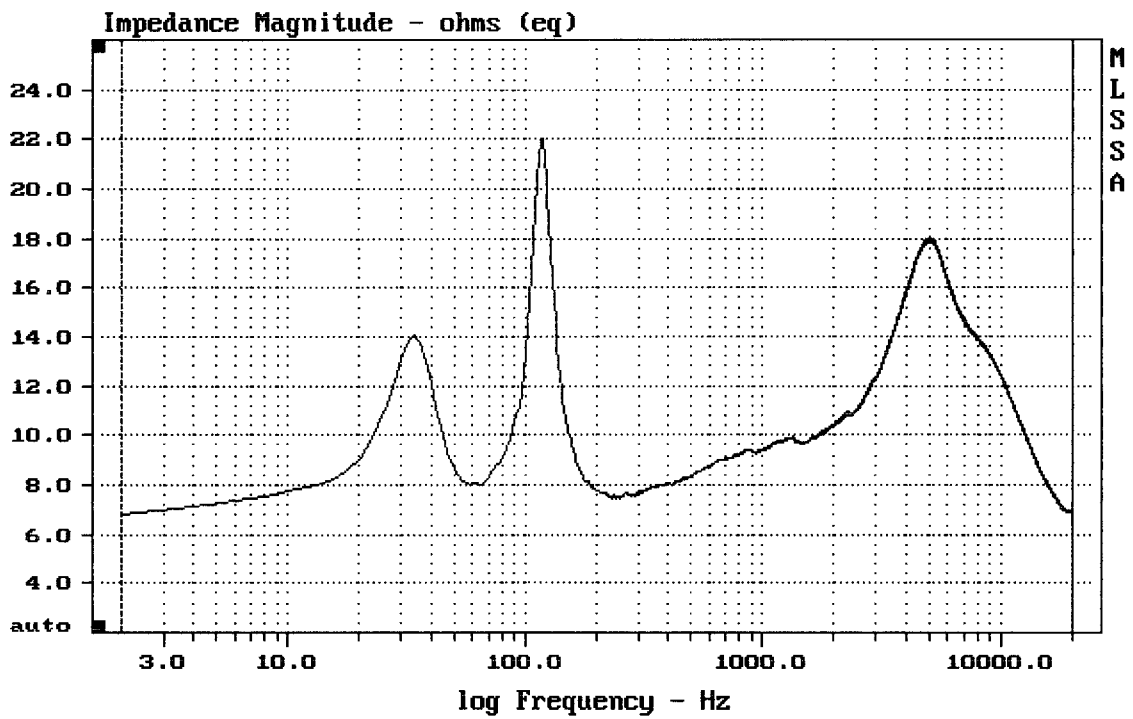

mean: 11.14, rms: 11.61, std: 3.256, max: 22.02, min: 6.796

SOVEREIGN 10-125 + APT80