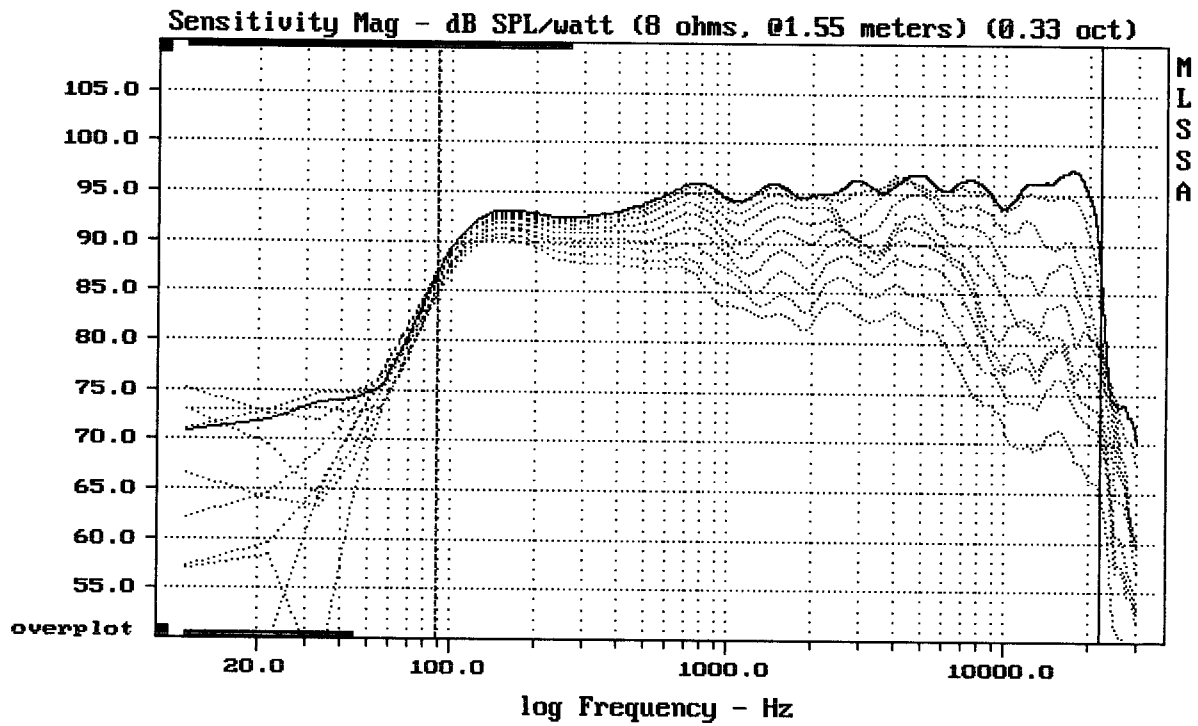

varianta I.

varianta II.

CURSOR: dy = -30.0147 x = 30007.1014 (2704)

SOVEREIGN 10-125 + APT80

MLSSA: Frequency Domain

CURSOR: dy = -2.2744e-006 x = 10.5050 (955)

SOVEREIGN 10-125 + APT80

Level (89:22006 Hz) = 94.97 dB SPL/watt (8 ohms, @1.55 meters) (0.33 oct)

SOVEREIGN 10-125 + APT80

Overlay Compare: dev= +19/-7.7, std= 6.4, avg= -22

SOVEREIGN 10-125 + APT80

MLSSA: Frequency Domain

CURSOR: y = 82.8451 x = 22005.9475 (1983)

SOVEREIGN 10-125 + APT80

SOVEREIGN 10-125 + APT80

MLSSA: Frequency Domain

Level (89:22006 Hz) = 95.55 dB SPL/watt (8 ohms, @1.55 meters) (0.33 oct)

SOVEREIGN 10-125 + APT80

MLSSA: Frequency Domain

-73.29 dB, 3018 Hz (68), 2.090 msec (20)

mean: 1.389e-005, rms: 0.0008948, std: 0.0008946, max: 0.004636, min: -0.001191

SOVEREIGN 10-125 + APT80

MLSSA: Time Domain

mean: 13.87, rms: 27.01, std: 23.17, max: 135, min: -14.21

SOVEREIGN 10-125 + APT80

H.

Overlay Compare: dev= +21/-6.1, std= 5.3, avg= -23

SOVEREIGN 10-125 + APT80