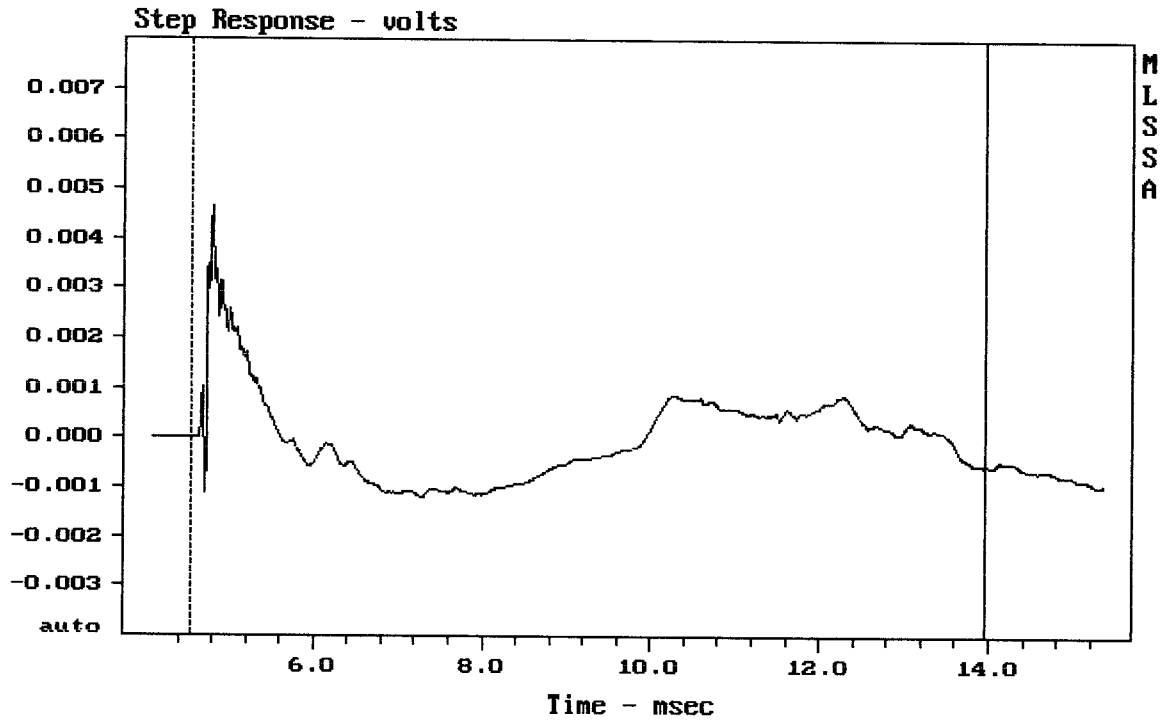

MLSSA: Frequency Domain

Level (89:22006 Hz) = 95.55 dB SPL/watt (8 ohms, @1.55 meters) (0.33 oct)

SOVEREIGN 10-125 + APT80

MLSSA: Frequency Domain

-73.29 dB, 3018 Hz (68), 2.090 msec (20)

mean: 1.389e-005, rms: 0.0008948, std: 0.0008946, max: 0.004636, min: -0.001191

SOVEREIGN 10-125 + APT80

MLSSA: Time Domain

mean: 13.87, rms: 27.01, std: 23.17, max: 135, min: -14.21

SOVEREIGN 10-125 + APT80

H.

Overlay Compare: dev= +21/-6.1, std= 5.3, avg= -23

SOVEREIGN 10-125 + APT80