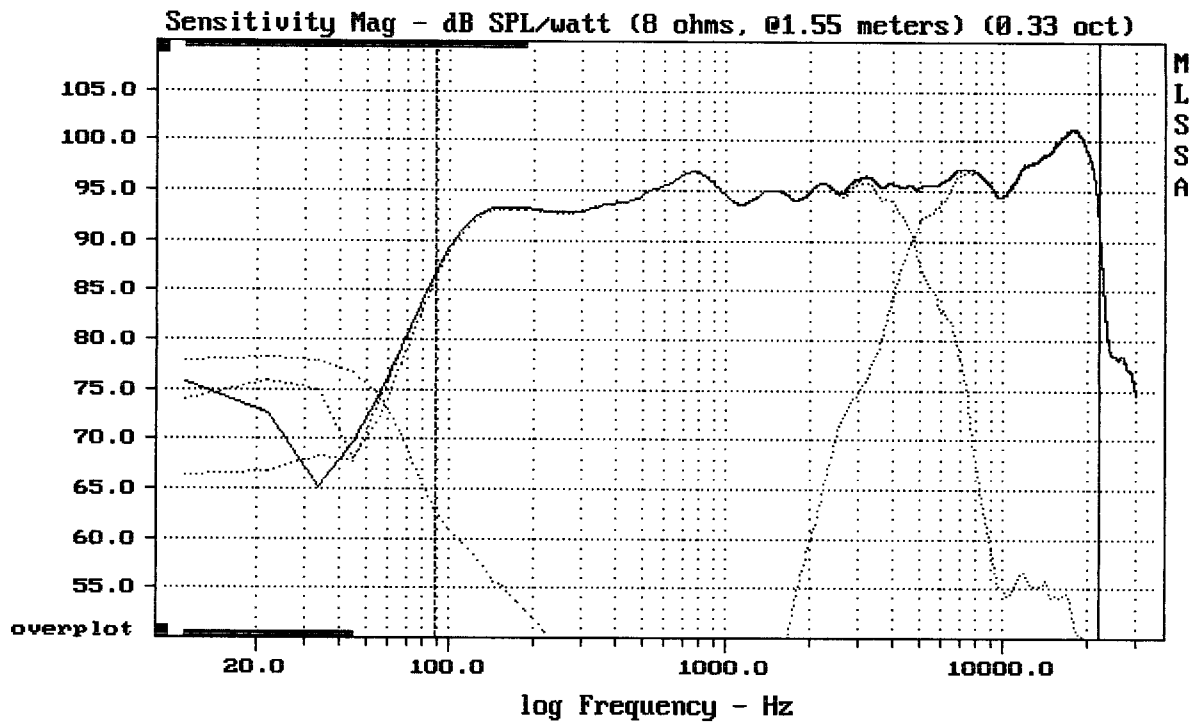

varianta I.

varianta II.

CURSOR: dy = -30.0147 x = 30007.1014 (2704)

SOVEREIGN 10-125 + APT80

MLSSA: Frequency Domain

CURSOR: dy = -2.2744e-006 x = 10.5050 (955)

SOVEREIGN 10-125 + APT80

Level (89:22006 Hz) = 94.97 dB SPL/watt (8 ohms, @1.55 meters) (0.33 oct)

SOVEREIGN 10-125 + APT80

Overlay Compare: dev= +19/-7.7, std= 6.4, avg= -22

SOVEREIGN 10-125 + APT80

MLSSA: Frequency Domain

CURSOR: y = 82.8451 x = 22005.9475 (1983)

SOVEREIGN 10-125 + APT80

SOVEREIGN 10-125 + APT80

MLSSA: Frequency Domain

Level (89:22006 Hz) = 95.55 dB SPL/watt (8 ohms, @1.55 meters) (0.33 oct)

SOVEREIGN 10-125 + APT80

MLSSA: Frequency Domain

-73.29 dB, 3018 Hz (68), 2.090 msec (20)

mean: 1.389e-005, rms: 0.0008948, std: 0.0008946, max: 0.004636, min: -0.001191

SOVEREIGN 10-125 + APT80

MLSSA: Time Domain

mean: 13.87, rms: 27.01, std: 23.17, max: 135, min: -14.21

SOVEREIGN 10-125 + APT80

H.

Overlay Compare: dev= +21/-6.1, std= 5.3, avg= -23

SOVEREIGN 10-125 + APT80