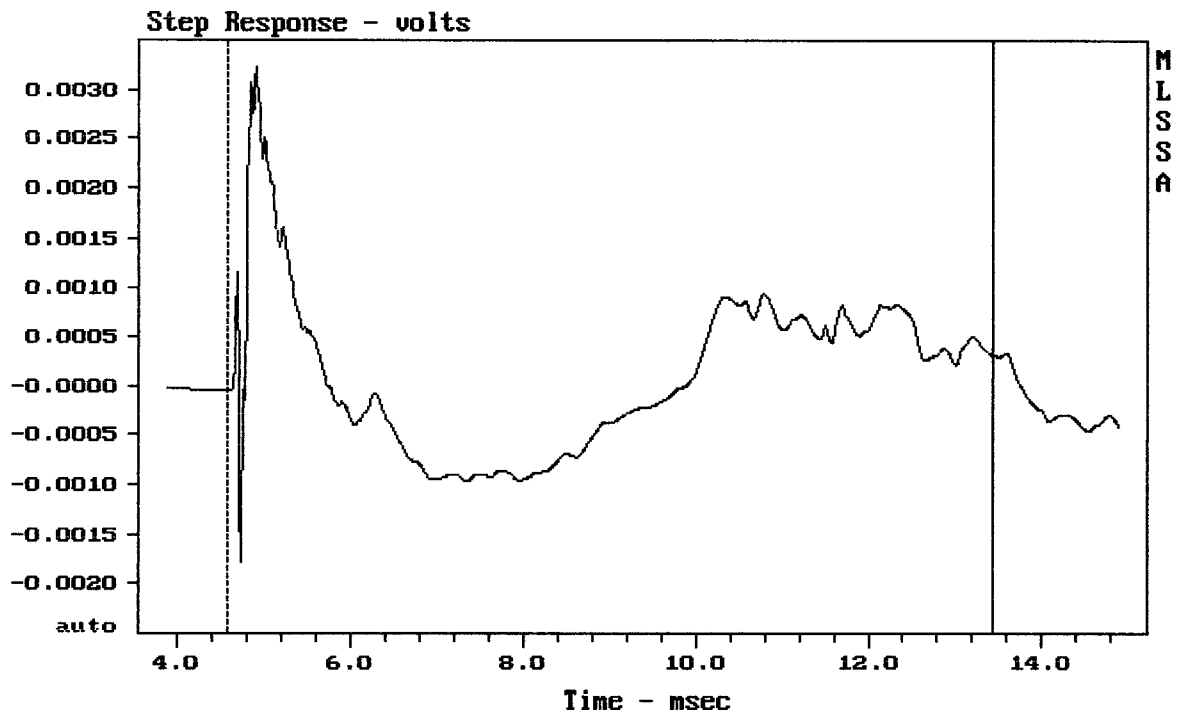

---

mean: 0.0001145, rms: 0.0008151, std: 0.0008071, max: 0.003221, min: -0.001775