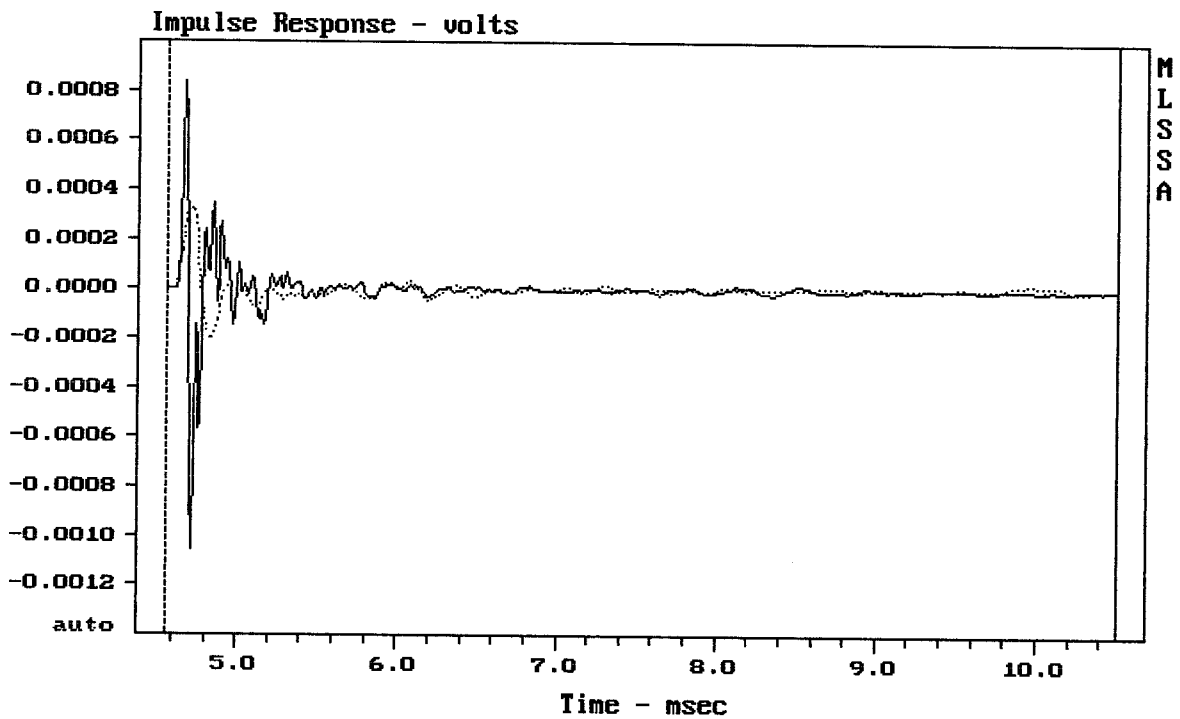

varianta I.

varianta II.

CURSOR: dy = -30.0147 x = 30007.1014 (2704)

SOVEREIGN 10-125 + APT80

MLSSA: Frequency Domain

CURSOR: dy = -2.2744e-006 x = 10.5050 (955)

SOVEREIGN 10-125 + APT80

Level (89:22006 Hz) = 94.97 dB SPL/watt (8 ohms, @1.55 meters) (0.33 oct)