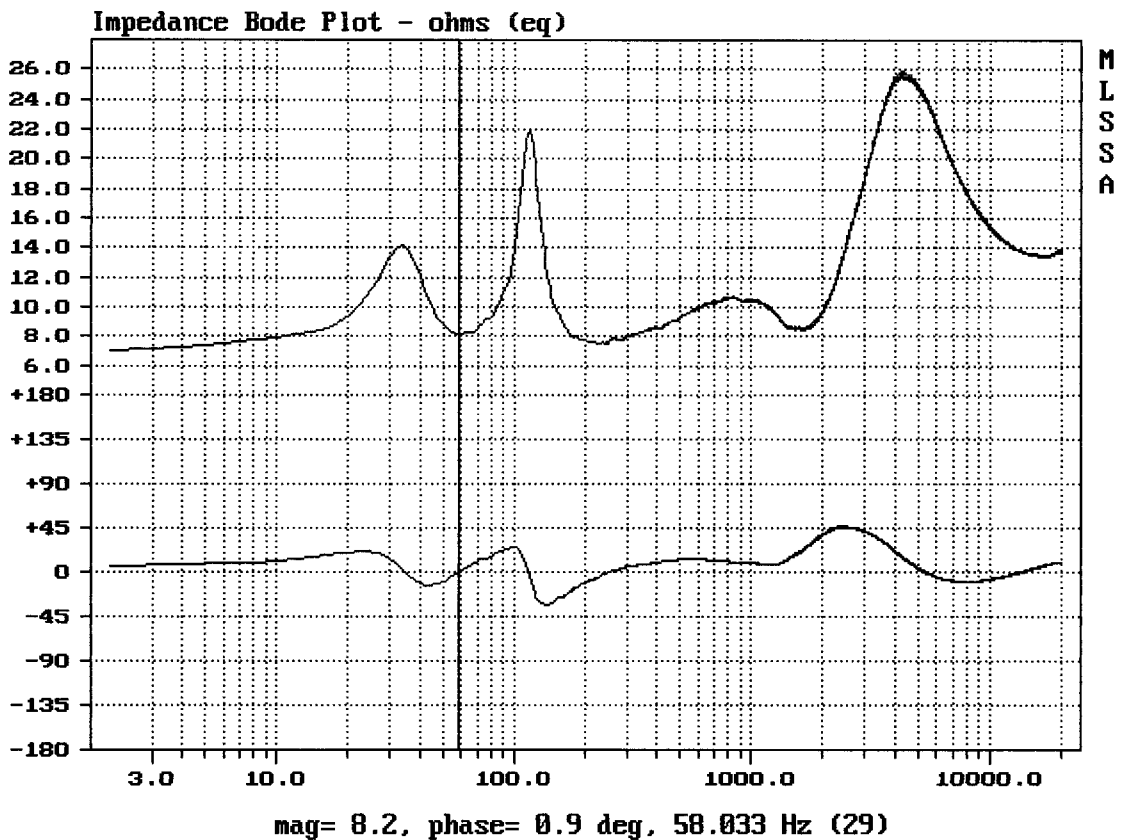

varianta I.

varianta II.

CURSOR: dy = -30.0147 x = 30007.1014 (2704)

SOVEREIGN 10-125 + APT80

MLSSA: Frequency Domain

CURSOR: dy = -2.2744e-006 x = 10.5050 (955)

SOVEREIGN 10-125 + APT80

Level (89:22006 Hz) = 94.97 dB SPL/watt (8 ohms, @1.55 meters) (0.33 oct)

SOVEREIGN 10-125 + APT80

Overlay Compare: dev= +19/-7.7, std= 6.4, avg= -22

SOVEREIGN 10-125 + APT80

MLSSA: Frequency Domain

CURSOR: y = 82.8451 x = 22005.9475 (1983)

SOVEREIGN 10-125 + APT80

SOVEREIGN 10-125 + APT80

MLSSA: Frequency Domain

Level (89:22006 Hz) = 95.55 dB SPL/watt (8 ohms, @1.55 meters) (0.33 oct)

SOVEREIGN 10-125 + APT80

MLSSA: Frequency Domain

-73.29 dB, 3018 Hz (68), 2.090 msec (20)

mean: 1.389e-005, rms: 0.0008948, std: 0.0008946, max: 0.004636, min: -0.001191

SOVEREIGN 10-125 + APT80

MLSSA: Time Domain

mean: 13.87, rms: 27.01, std: 23.17, max: 135, min: -14.21

SOVEREIGN 10-125 + APT80

H.

Overlay Compare: dev= +21/-6.1, std= 5.3, avg= -23

SOVEREIGN 10-125 + APT80