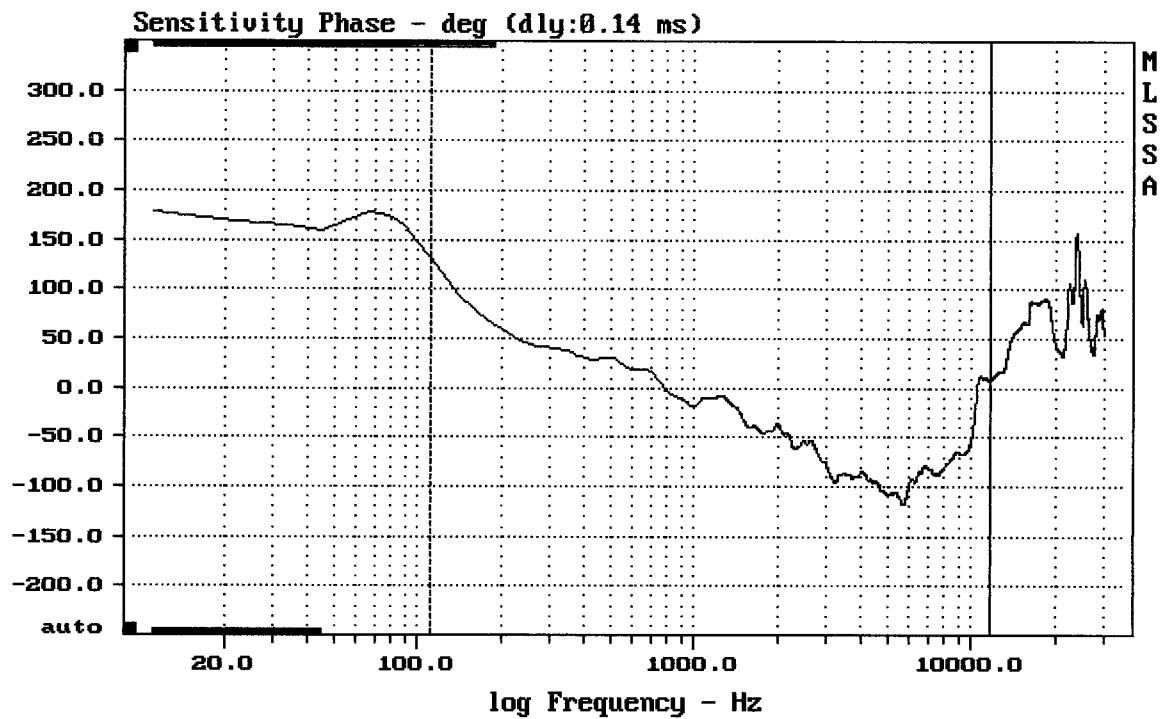

mean: -57.21, rms: 71.59, std: 43.03, max: 131.5, min: -117.9

SOVEREIGN 10-125 + APT80