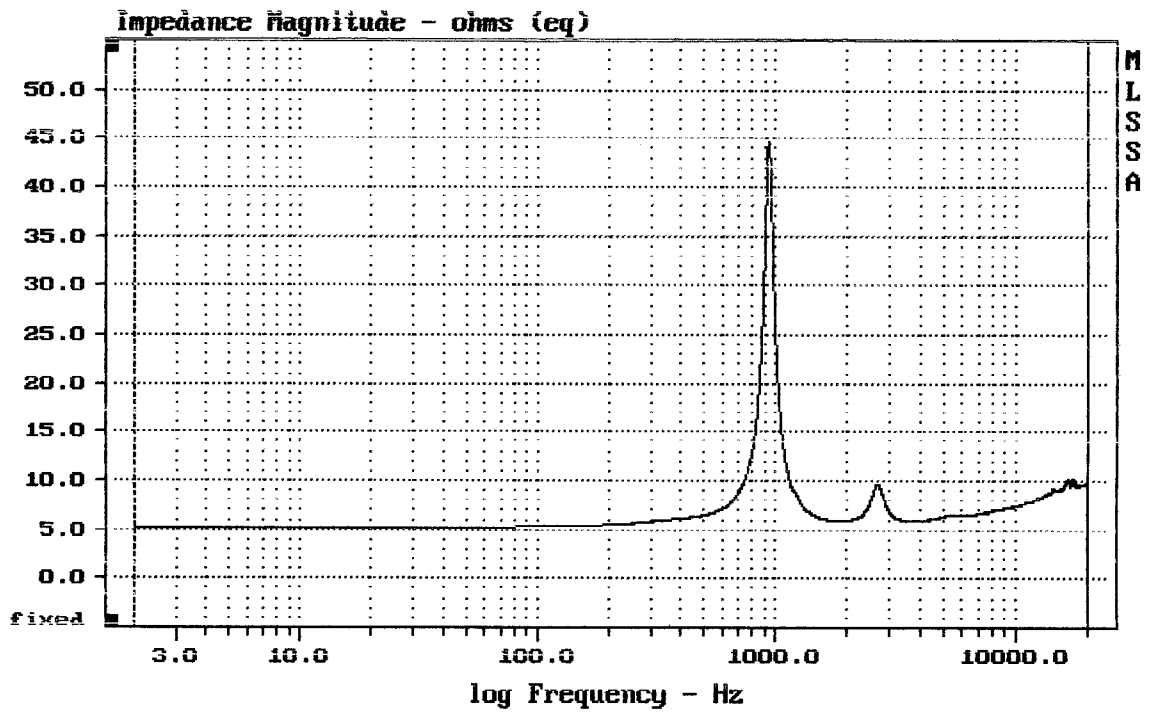

E-shop: <http://eshop.prodance.cz/cd350-8-ohm/d-97085/>

E-shop: <http://eshop.prodance.cz/a7570-zvukovod/d-83912/>

Level (799:18299 Hz) = 108.14 dB SPL/watt (8 ohms, @1.00 meters)

CD350 + A7570

MLSSA: Frequency Domain

-59.60 dB, 1376 Hz (31), 2.970 msec (28)

---

mean: 8.086, rms: 8.549, std: 2.775, max: 44.68, min: 5.078

---

CD350

MLSSA: Frequency Domain

---

mean: 7.988, rms: 8.156, std: 1.648, max: 19.62, min: 4.957