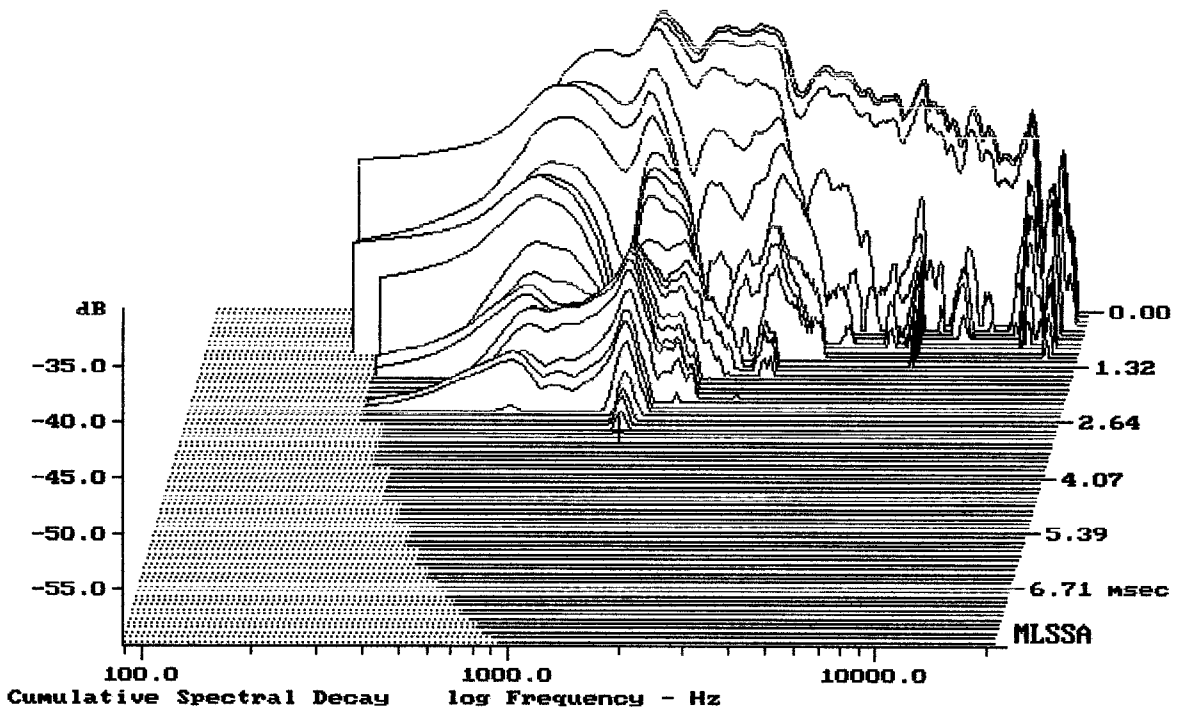

E-shop: <http://eshop.prodance.cz/cd350-8-ohm/d-97085/>

E-shop: <http://eshop.prodance.cz/a7570-zvukovod/d-83912/>

Level (799:18299 Hz) = 108.14 dB SPL/watt (8 ohms, @1.00 meters)

CD350 + A7570

MLSSA: Frequency Domain

-59.60 dB, 1376 Hz (31), 2.970 msec (28)

---

mean: 8.086, rms: 8.549, std: 2.775, max: 44.68, min: 5.078

---

CD350

MLSSA: Frequency Domain

---

mean: 7.988, rms: 8.156, std: 1.648, max: 19.62, min: 4.957