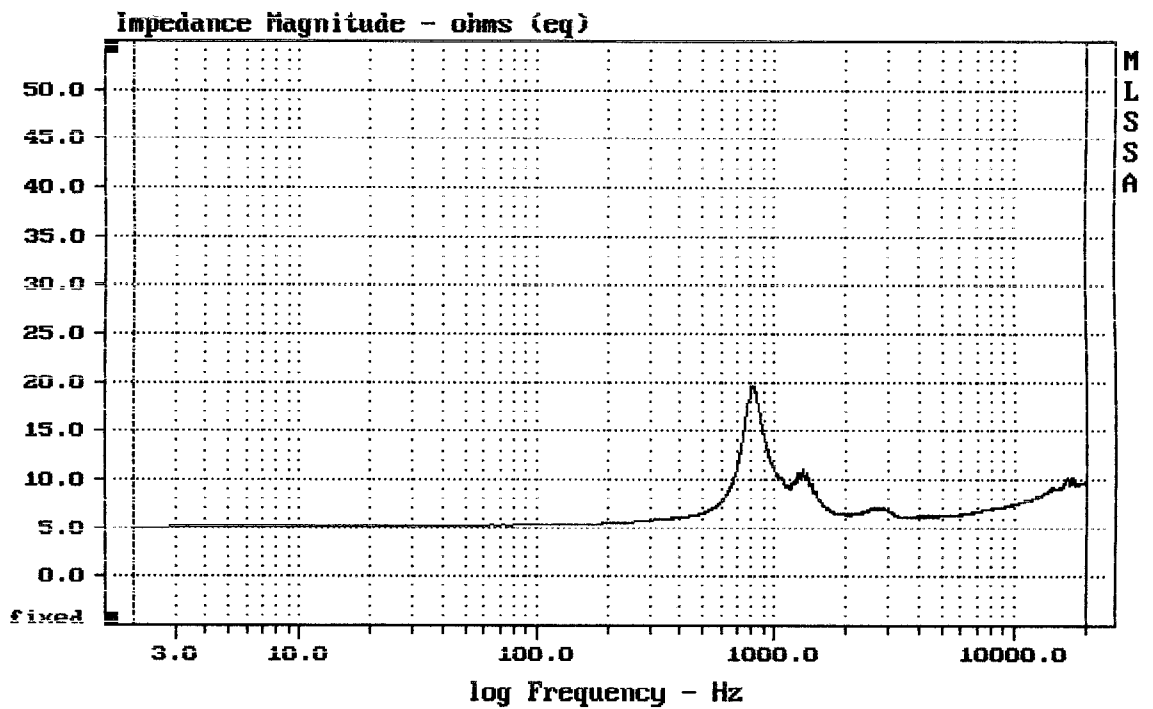

E-shop: <http://eshop.prodance.cz/cd350-8-ohm/d-97085/>

E-shop: <http://eshop.prodance.cz/a7570-zvukovod/d-83912/>

Level (799:18299 Hz) = 108.14 dB SPL/watt (8 ohms, @1.00 meters)

CD350 + A7570

MLSSA: Frequency Domain

-59.60 dB, 1376 Hz (31), 2.970 msec (28)

---

mean: 8.086, rms: 8.549, std: 2.775, max: 44.68, min: 5.078

---

CD350

MLSSA: Frequency Domain

---

mean: 7.988, rms: 8.156, std: 1.648, max: 19.62, min: 4.957