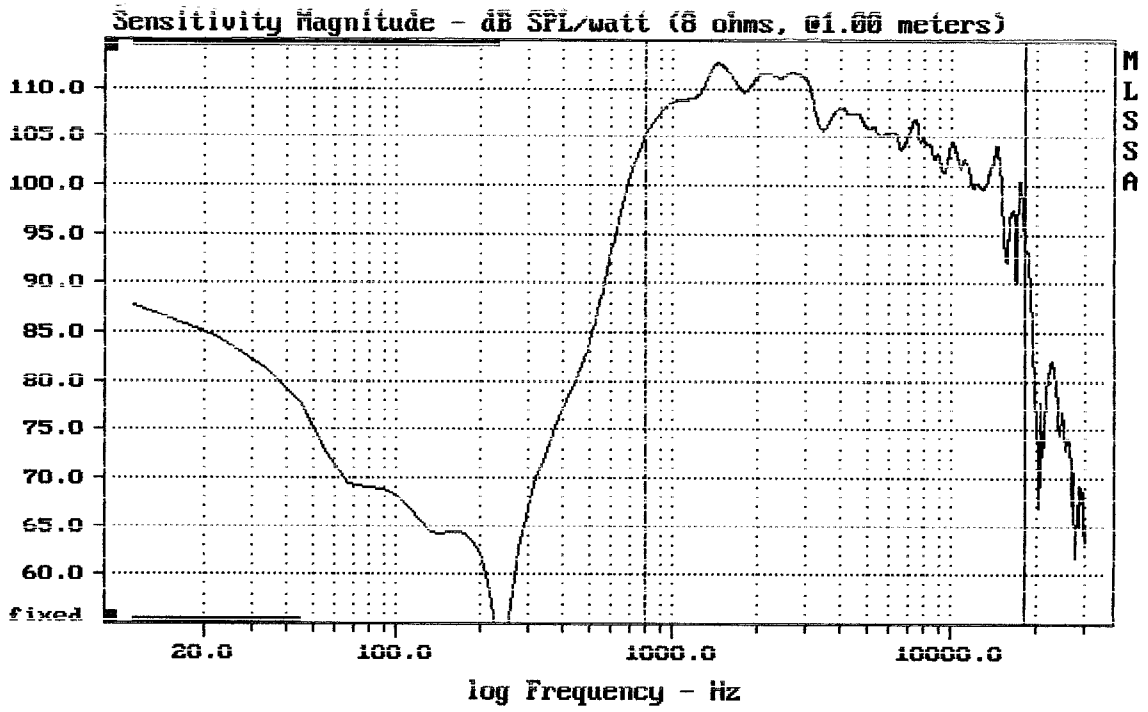

E-shop: <http://eshop.prodance.cz/cd350-8-ohm/d-97085/>

E-shop: <http://eshop.prodance.cz/a7570-zvukovod/d-83912/>

Level (799:18299 Hz) = 108.14 dB SPL/watt (8 ohms, @1.00 meters)

CD350 + A7570

MLSSA: Frequency Domain

-59.60 dB, 1376 Hz (31), 2.970 msec (28)

---

mean: 8.086, rms: 8.549, std: 2.775, max: 44.68, min: 5.078

---

CD350

MLSSA: Frequency Domain

---

mean: 7.988, rms: 8.156, std: 1.648, max: 19.62, min: 4.957