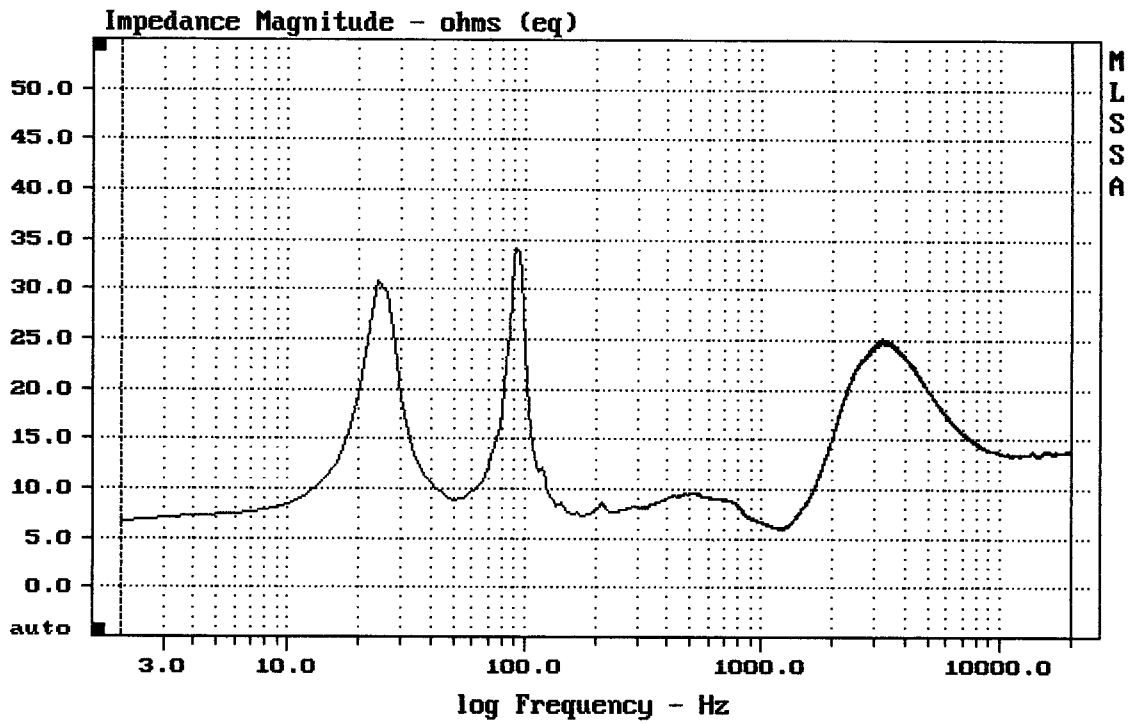

mean: 15, rms: 15.5, std: 3.909, max: 34.08, min: 5.929

KAPPALITE 3015 + DE250 + A7570

MLSSA: Frequency Domain