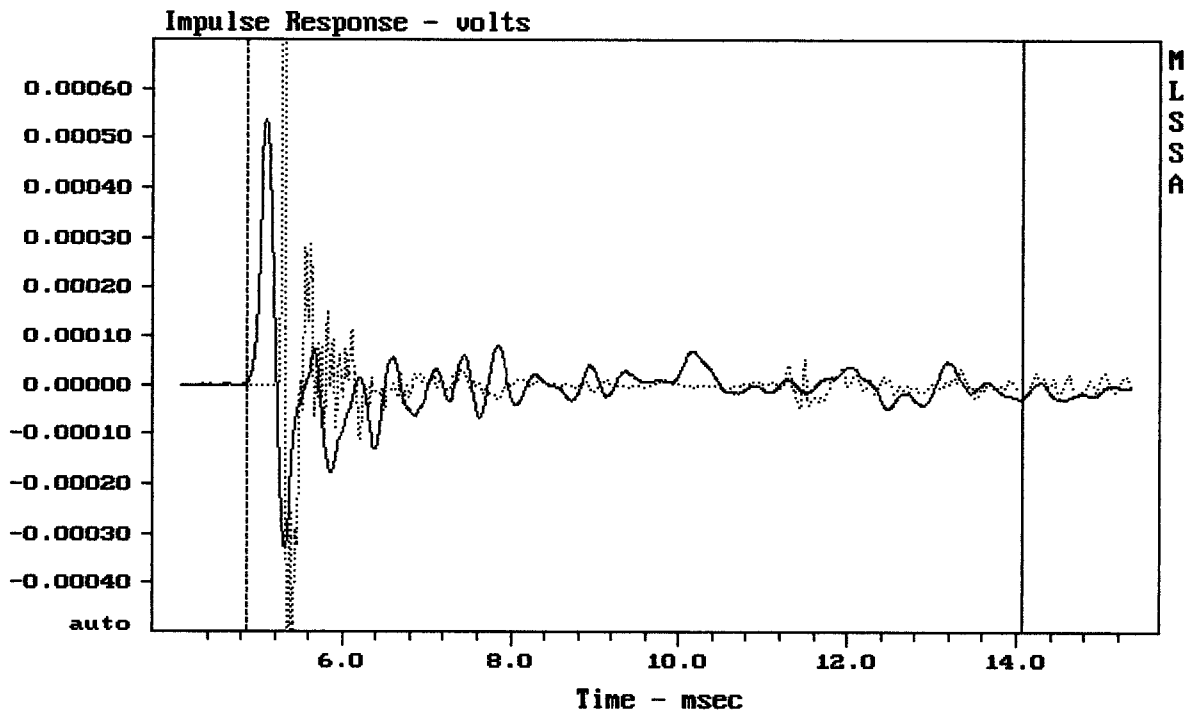

CURSOR: dy = 1.25301e-005 x = 14.0690 (1279)

KAPPALITE 3015 + DE250 + A7570