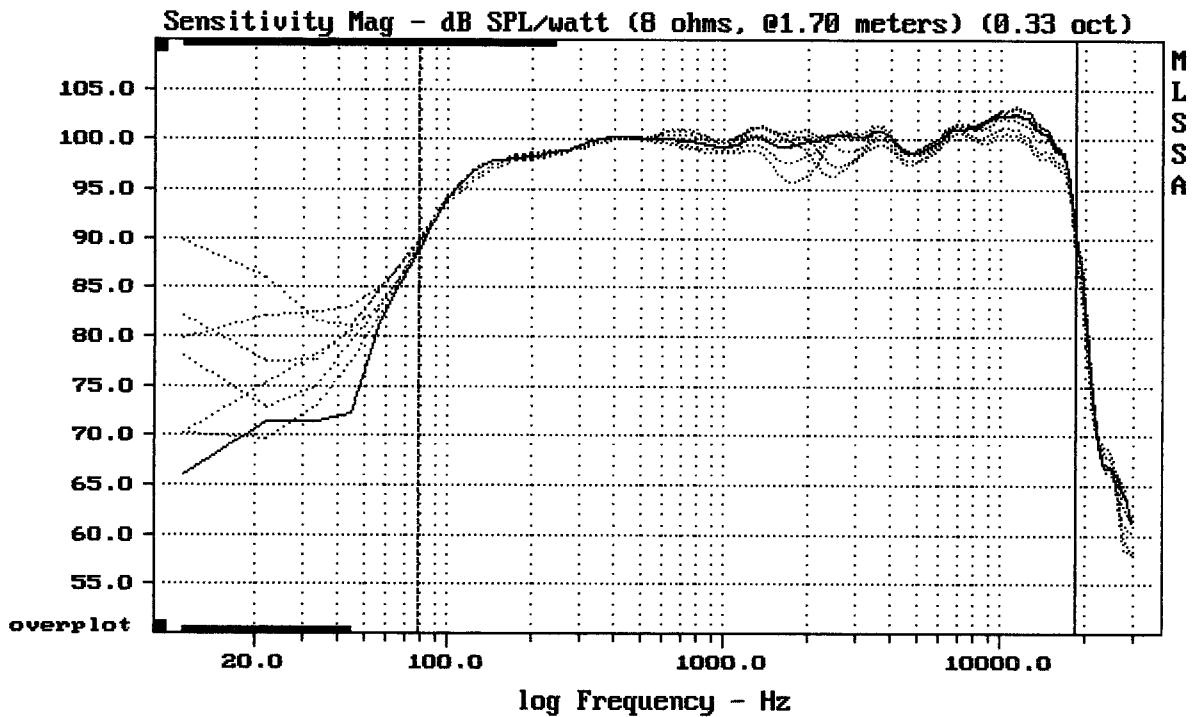

---

mean: 98.83, rms: 99.00, std: 1.58, max: 101.29, min: 88.61

KAPPALITE 3015 + DE250 + A7570