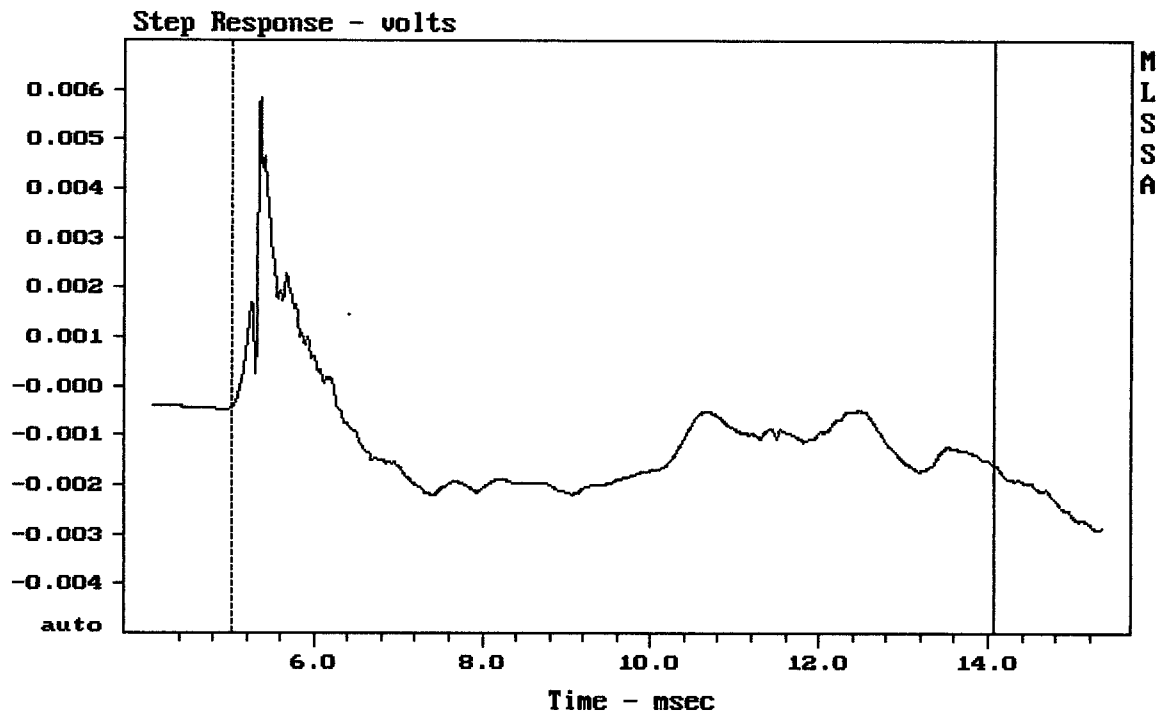

KAPPALITE 3015 + DE250 + A7570

Level (78:18510 Hz) = 99.91 dB SPL/watt (8 ohms, @1.70 meters) (0.33 oct)

KAPPALITE 3015 + DE250 + A7570

MLSSA: Frequency Domain

mean: -0.001051, rms: 0.001601, std: 0.001207, max: 0.005835, min: -0.002212