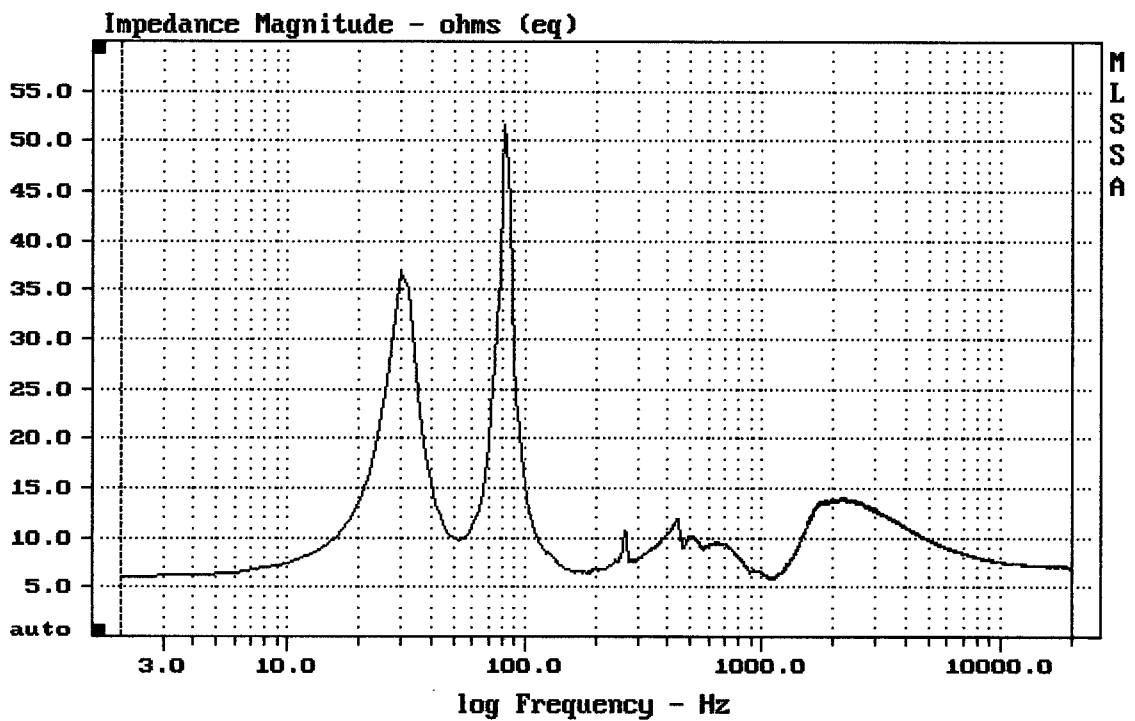

---

mean: 8.465, rms: 8.754, std: 2.23, max: 51.63, min: 5.81

MB15H401 + DE75 + C8045