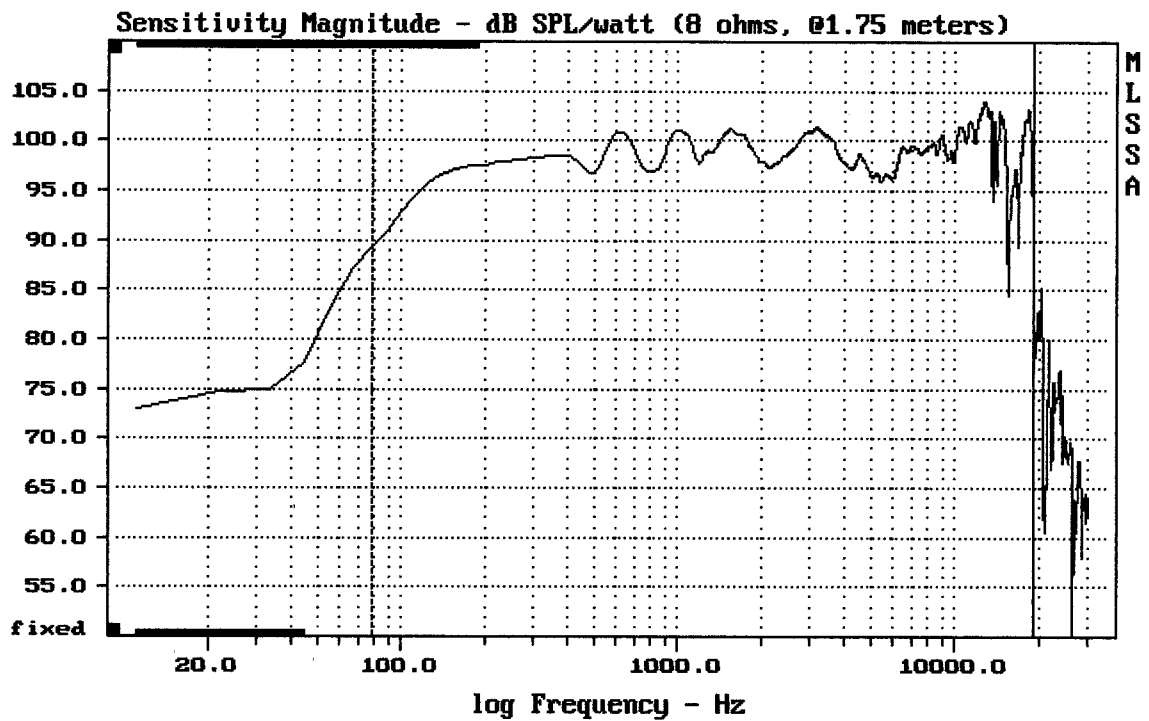

Overlay Compare: dev= +28/-11, std= 8.5, avg= -30

MB15H401 + DE75 + C8045

MLSSA: Frequency Domain

-74.28 dB, 1287 Hz (29), 3.630 msec (34)

---

mean: -0.0002237, rms: 0.001239, std: 0.001218, max: 0.007151, min: -0.002217

---

MB15H401 + DE75 + C8045

MLSSA: Time Domain

---

mean: -239.4, rms: 240.6, std: 23.38, max: -174.3, min: -279.3

---

MB15H401 + DE75 + C8045

mean: 97.94, rms: 98.19, std: 1.91, max: 102.35, min: 88.60

MB15H401 + DE75 + C8045

MLSSA: Frequency Domain

Level (78:19309 Hz) = 98.75 dB SPL/watt (8 ohms, @1.75 meters)

MB15H401 + DE75 + C8045

---

mean: 99.25, rms: 99.58, std: 2.16, max: 103.69, min: 82.58

---

MB15H401 + DE75 + C8045