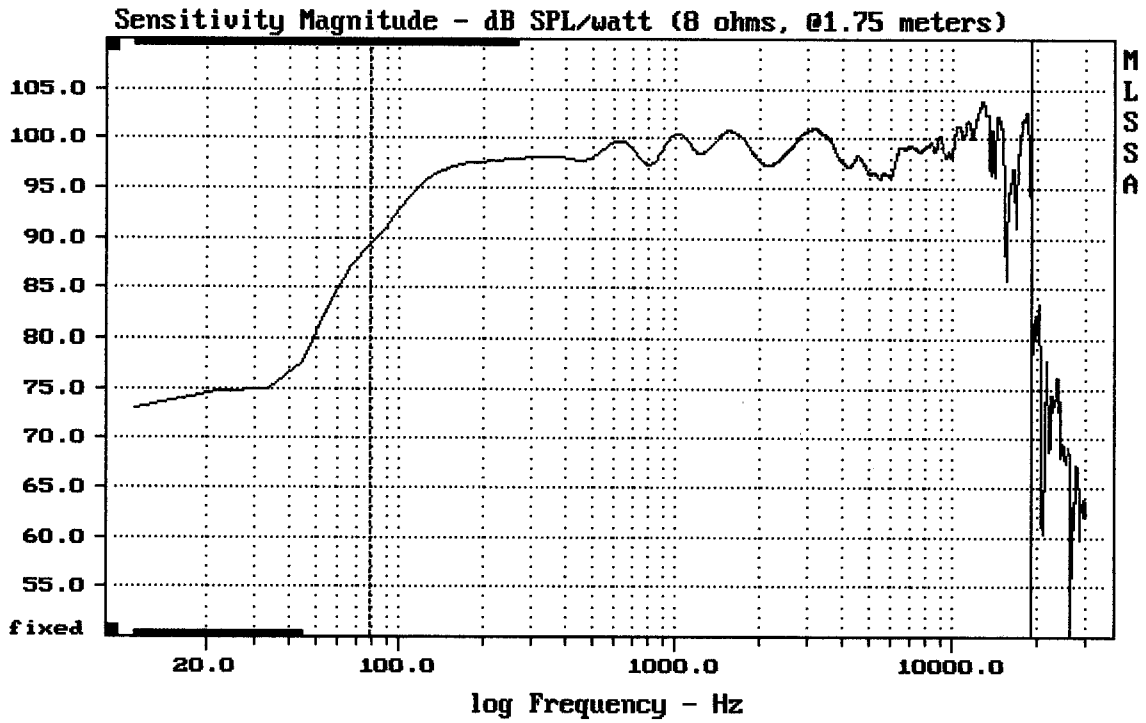

---

MB15H401 + DE75 + C8045

MLSSA: Time Domain

---

mean: -239.4, rms: 240.6, std: 23.38, max: -174.3, min: -279.3

---

MB15H401 + DE75 + C8045

mean: 97.94, rms: 98.19, std: 1.91, max: 102.35, min: 88.60

MB15H401 + DE75 + C8045

MLSSA: Frequency Domain

Level (78:19309 Hz) = 98.75 dB SPL/watt (8 ohms, @1.75 meters)

MB15H401 + DE75 + C8045

---

mean: 99.25, rms: 99.58, std: 2.16, max: 103.69, min: 82.58

---

MB15H401 + DE75 + C8045