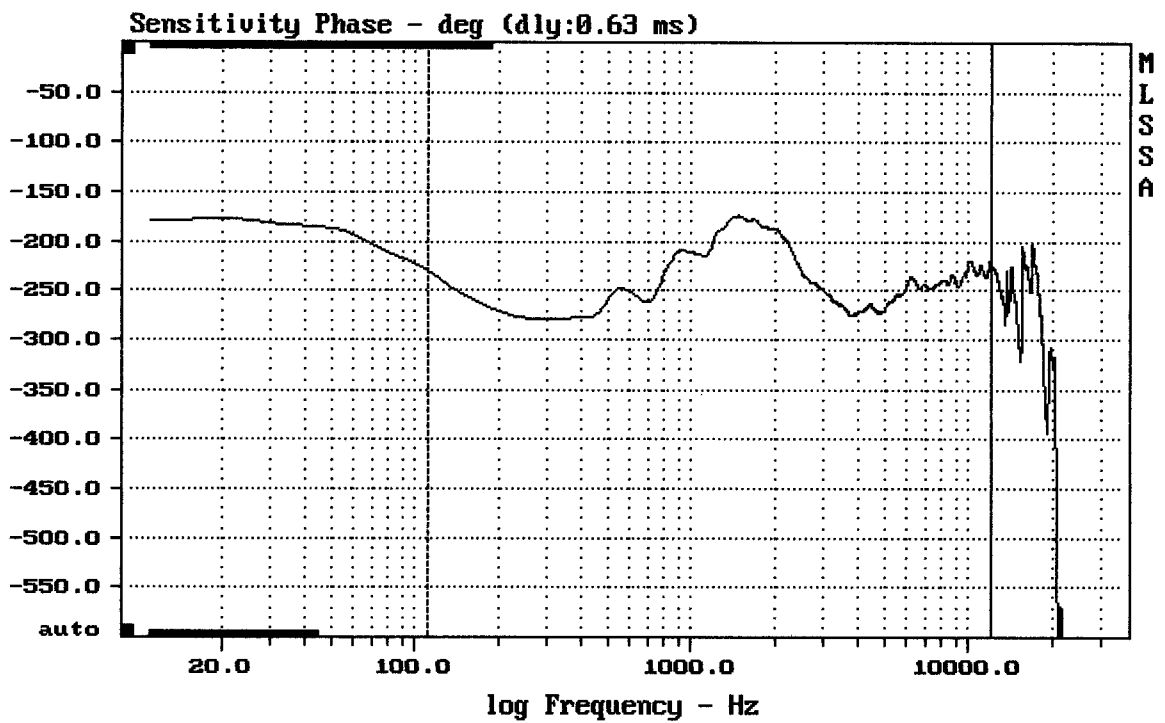

### Schéma výhybky:

CURSOR:  $dy = -25.7092$   $x = 30007.1014$  (2704)

MB15H401 + DE75 + C8045

MLSSA: Frequency Domain

Level (78:20500 Hz) = 98.63 dB SPL/watt (8 ohms, @1.75 meters) (0.33 oct)

MB15H401 + DE75 + C8045

Overlay Compare: dev= +28/-11, std= 8.5, avg= -30

MB15H401 + DE75 + C8045

MLSSA: Frequency Domain

-74.28 dB, 1287 Hz (29), 3.630 msec (34)

---

mean: -0.0002237, rms: 0.001239, std: 0.001218, max: 0.007151, min: -0.002217

---

MB15H401 + DE75 + C8045

MLSSA: Time Domain

---

mean: -239.4, rms: 240.6, std: 23.38, max: -174.3, min: -279.3

---

MB15H401 + DE75 + C8045

mean: 97.94, rms: 98.19, std: 1.91, max: 102.35, min: 88.60