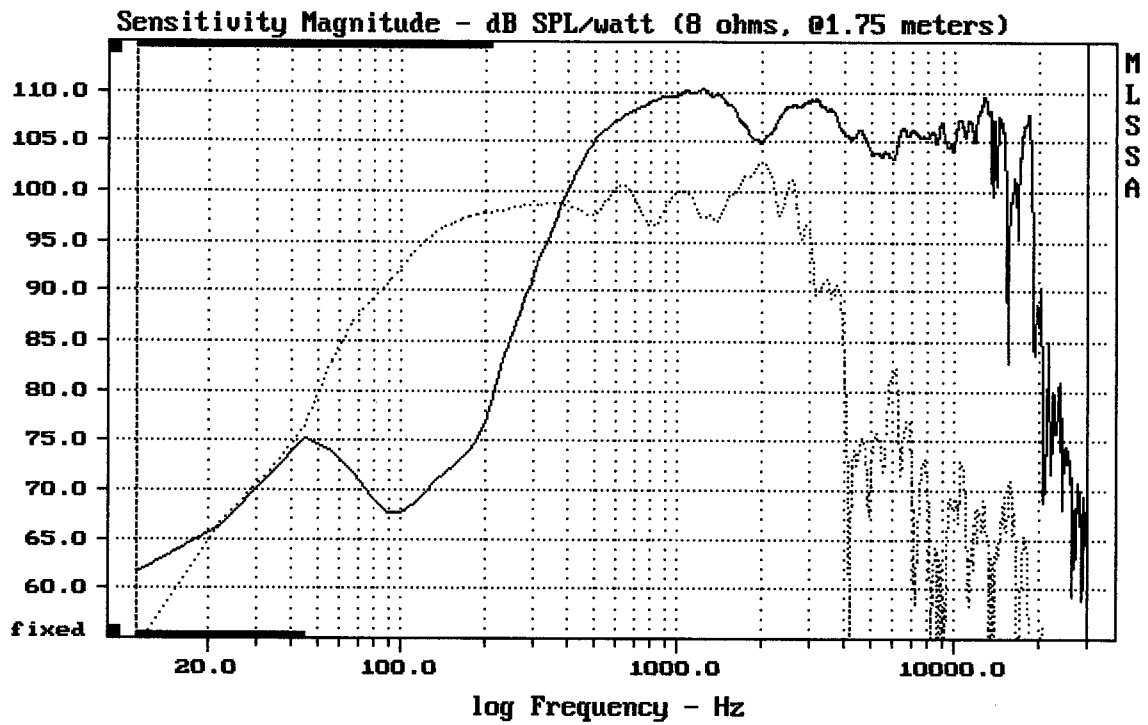

### Schéma výhybky:

CURSOR:  $dy = -25.7092$   $x = 30007.1014$  (2704)

MB15H401 + DE75 + C8045

MLSSA: Frequency Domain

Level (78:20500 Hz) = 98.63 dB SPL/watt (8 ohms, @1.75 meters) (0.33 oct)

MB15H401 + DE75 + C8045

Overlay Compare: dev= +28/-11, std= 8.5, avg= -30

MB15H401 + DE75 + C8045

MLSSA: Frequency Domain

-74.28 dB, 1287 Hz (29), 3.630 msec (34)

---

mean: -0.0002237, rms: 0.001239, std: 0.001218, max: 0.007151, min: -0.002217