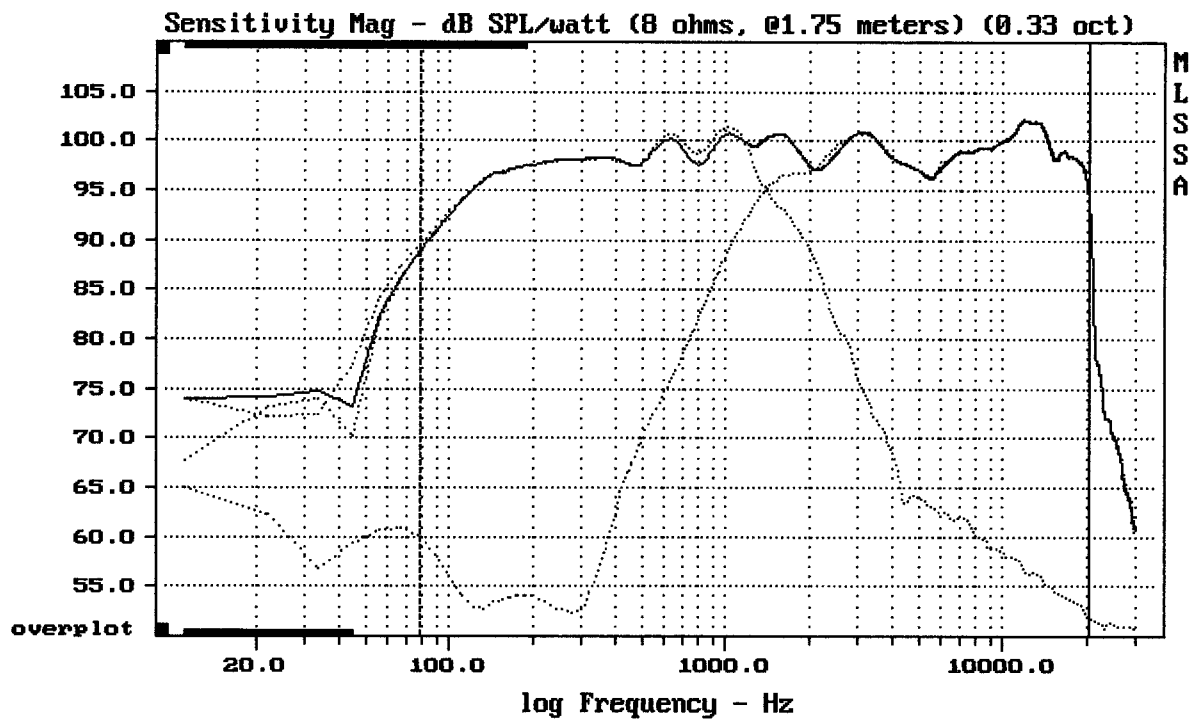

### Schéma výhybky:

CURSOR:  $dy = -25.7092$   $x = 30007.1014$  (2704)

MB15H401 + DE75 + C8045

MLSSA: Frequency Domain

Level (78:20500 Hz) = 98.63 dB SPL/watt (8 ohms, @1.75 meters) (0.33 oct)

MB15H401 + DE75 + C8045

Overlay Compare: dev= +28/-11, std= 8.5, avg= -30

MB15H401 + DE75 + C8045

MLSSA: Frequency Domain

-74.28 dB, 1287 Hz (29), 3.630 msec (34)

---

mean: -0.0002237, rms: 0.001239, std: 0.001218, max: 0.007151, min: -0.002217

---

MB15H401 + DE75 + C8045

MLSSA: Time Domain

---

mean: -239.4, rms: 240.6, std: 23.38, max: -174.3, min: -279.3

---

MB15H401 + DE75 + C8045

mean: 97.94, rms: 98.19, std: 1.91, max: 102.35, min: 88.60