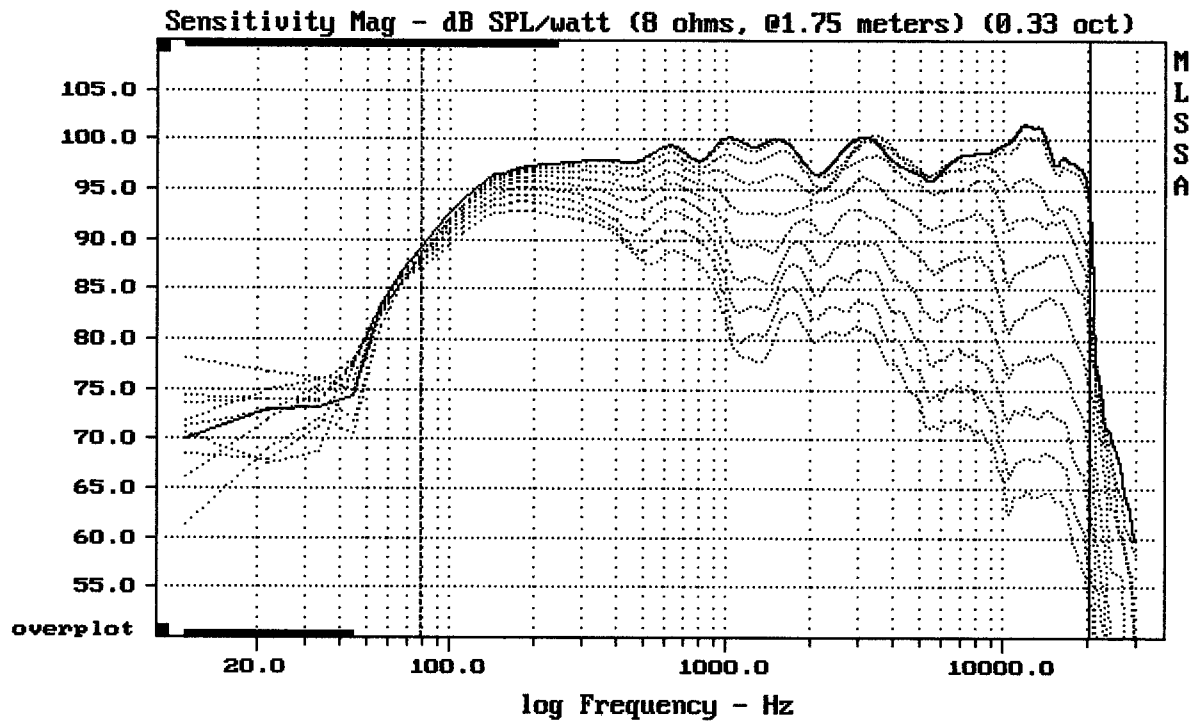

### Schéma výhybky:

CURSOR:  $dy = -25.7092$   $x = 30007.1014$  (2704)

MB15H401 + DE75 + C8045

MLSSA: Frequency Domain

Level (78:20500 Hz) = 98.63 dB SPL/watt (8 ohms, @1.75 meters) (0.33 oct)

MB15H401 + DE75 + C8045

Overlay Compare: dev= +28/-11, std= 8.5, avg= -30

MB15H401 + DE75 + C8045

MLSSA: Frequency Domain

-74.28 dB, 1287 Hz (29), 3.630 msec (34)

---

mean: -0.0002237, rms: 0.001239, std: 0.001218, max: 0.007151, min: -0.002217

---

MB15H401 + DE75 + C8045

MLSSA: Time Domain

---

mean: -239.4, rms: 240.6, std: 23.38, max: -174.3, min: -279.3

---

MB15H401 + DE75 + C8045

mean: 97.94, rms: 98.19, std: 1.91, max: 102.35, min: 88.60