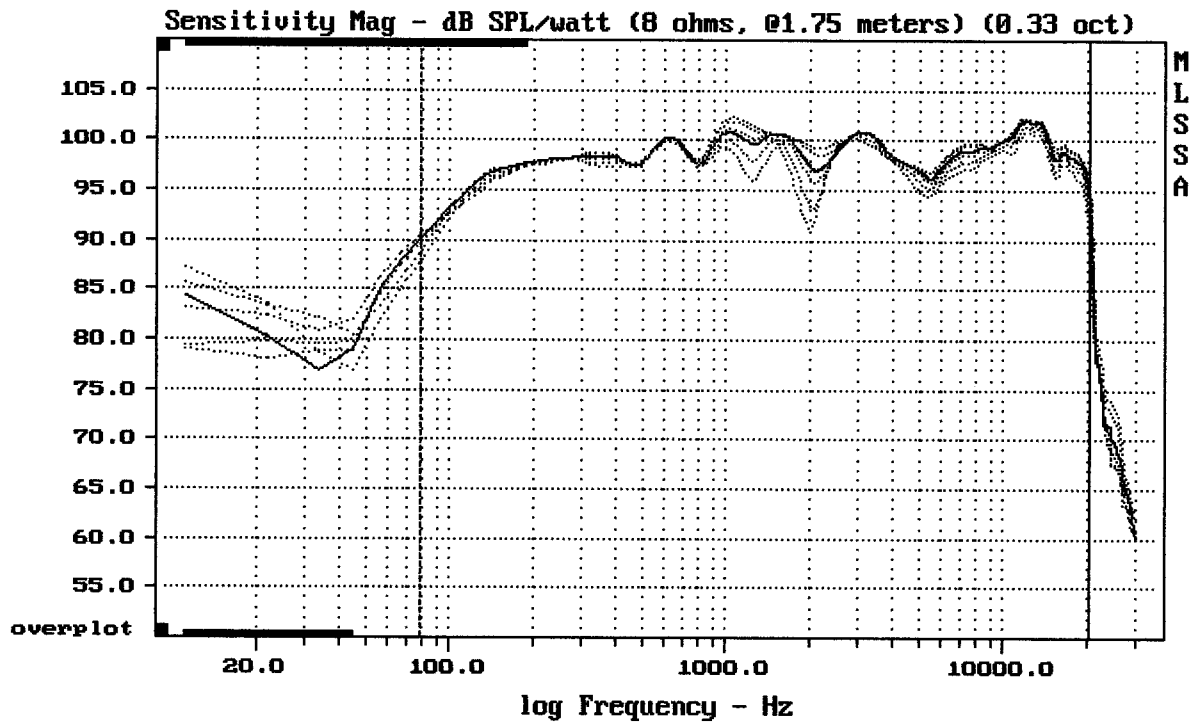

Overlay Compare: dev= +28/-11, std= 8.5, avg= -30

MB15H401 + DE75 + C8045

MLSSA: Frequency Domain

-74.28 dB, 1287 Hz (29), 3.630 msec (34)

---

mean: -0.0002237, rms: 0.001239, std: 0.001218, max: 0.007151, min: -0.002217

---

MB15H401 + DE75 + C8045

MLSSA: Time Domain

---

mean: -239.4, rms: 240.6, std: 23.38, max: -174.3, min: -279.3

---

MB15H401 + DE75 + C8045

mean: 97.94, rms: 98.19, std: 1.91, max: 102.35, min: 88.60

MB15H401 + DE75 + C8045

MLSSA: Frequency Domain

Level (78:19309 Hz) = 98.75 dB SPL/watt (8 ohms, @1.75 meters)

MB15H401 + DE75 + C8045

---

mean: 99.25, rms: 99.58, std: 2.16, max: 103.69, min: 82.58

---

MB15H401 + DE75 + C8045