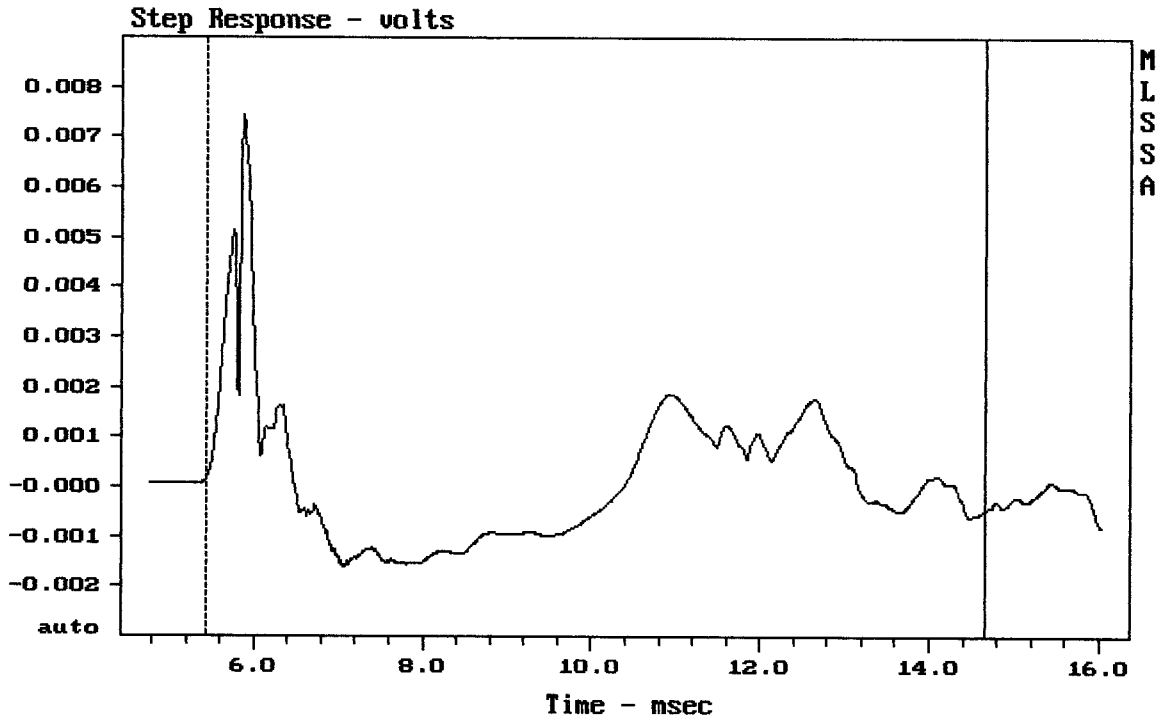

### Schéma výhybky:

CURSOR:  $\Delta y = 31.7039$   $x = 30007.1014$  (2704)

12NDL76 + DE200 + A7570u

MLSSA: Frequency Domain

mean: 98.81, rms: 99.12, std: 2.11, max: 101.70, min: 91.93

12NDL76 + DE200 + A7570u

Overlay Compare: dev= +23/-11, std= 8.8, avg= -26

12NDL76 + DE200 + A7570u

MLSSA: Frequency Domain

-73.16 dB, 2131 Hz (48), 1.980 msec (19)

---

mean: 0.000146, rms: 0.001448, std: 0.00144, max: 0.007447, min: -0.001616

---

12NDL76 + DE200 + A7570u

MLSSA: Time Domain

---

mean: 8.248, rms: 9.227, std: 4.136, max: 32.37, min: 5.136

---

12NDL76 + DE200 + A7570u