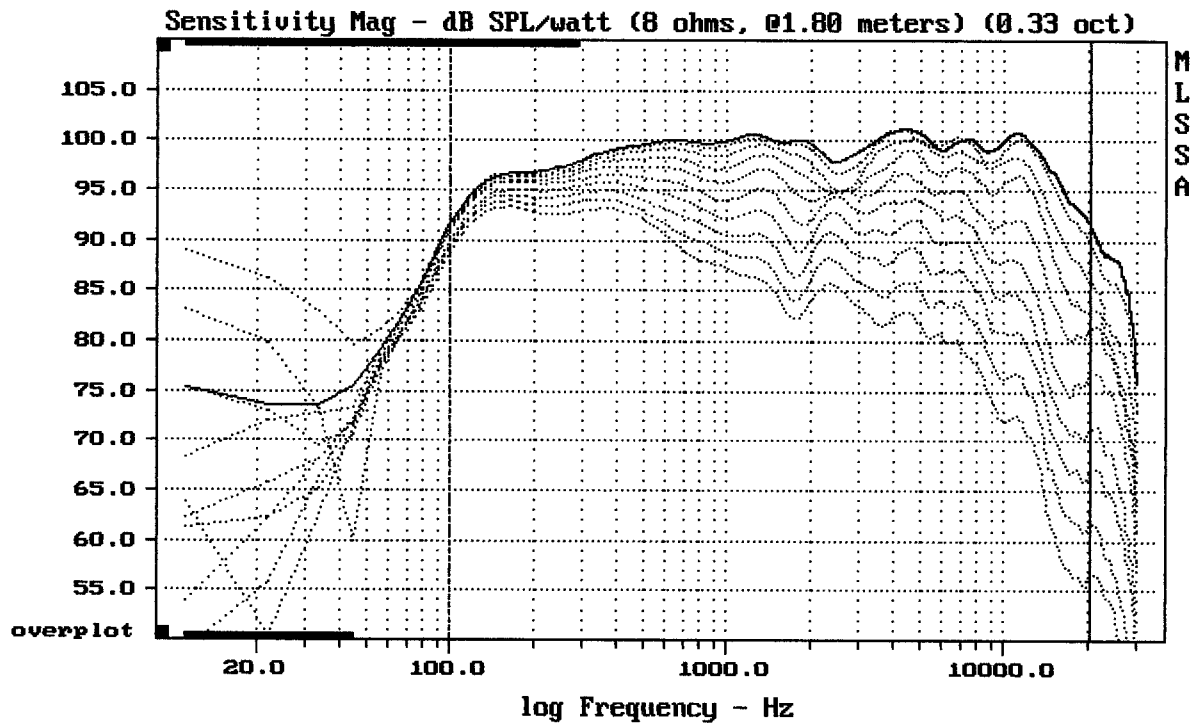

### Schéma výhybky:

CURSOR:  $\Delta y = 31.7039$   $x = 30007.1014$  (2704)

12NDL76 + DE200 + A7570u

MLSSA: Frequency Domain

mean: 98.81, rms: 99.12, std: 2.11, max: 101.70, min: 91.93

12NDL76 + DE200 + A7570u

Overlay Compare: dev= +23/-11, std= 8.8, avg= -26

12NDL76 + DE200 + A7570u

MLSSA: Frequency Domain

-73.16 dB, 2131 Hz (48), 1.980 msec (19)

---

mean: 0.000146, rms: 0.001448, std: 0.00144, max: 0.007447, min: -0.001616

---

12NDL76 + DE200 + A7570u

MLSSA: Time Domain

---

mean: 8.248, rms: 9.227, std: 4.136, max: 32.37, min: 5.136

---

12NDL76 + DE200 + A7570u