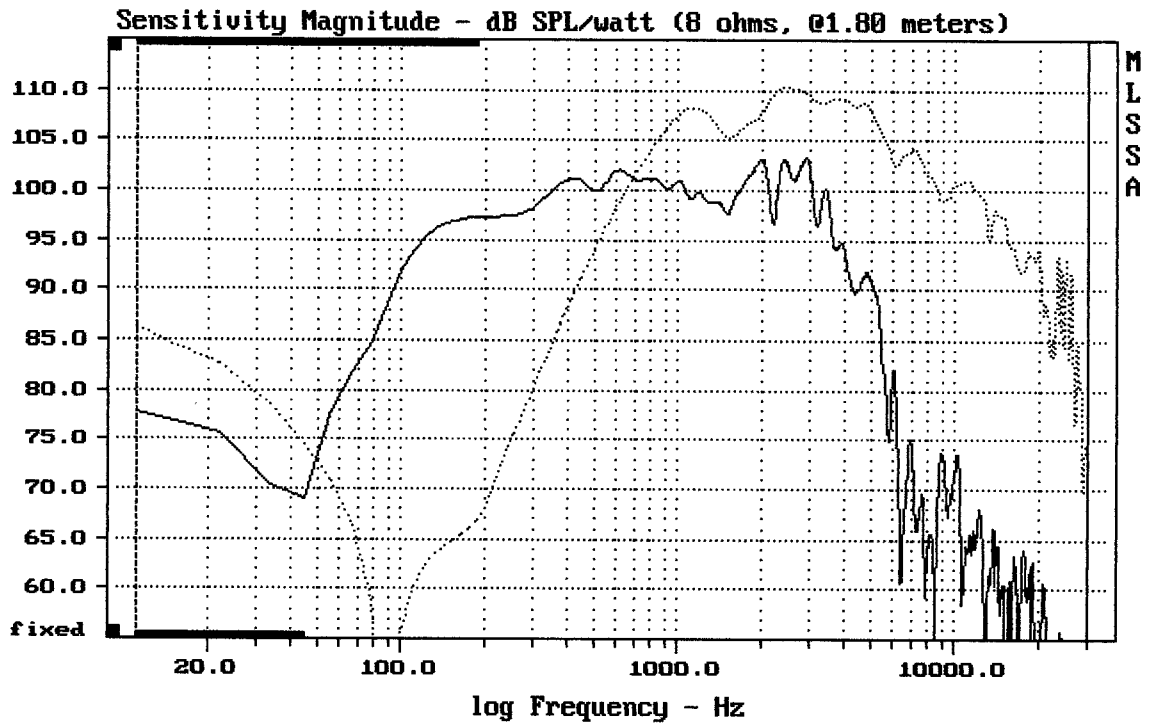

### Schéma výhybky:

CURSOR:  $\Delta y = 31.7039$   $x = 30007.1014$  (2704)

12NDL76 + DE200 + A7570u

MLSSA: Frequency Domain

mean: 98.81, rms: 99.12, std: 2.11, max: 101.70, min: 91.93

12NDL76 + DE200 + A7570u

Overlay Compare: dev= +23/-11, std= 8.8, avg= -26

12NDL76 + DE200 + A7570u

MLSSA: Frequency Domain

-73.16 dB, 2131 Hz (48), 1.980 msec (19)

---

mean: 0.000146, rms: 0.001448, std: 0.00144, max: 0.007447, min: -0.001616

---

12NDL76 + DE200 + A7570u

MLSSA: Time Domain

---

mean: 8.248, rms: 9.227, std: 4.136, max: 32.37, min: 5.136

---

12NDL76 + DE200 + A7570u