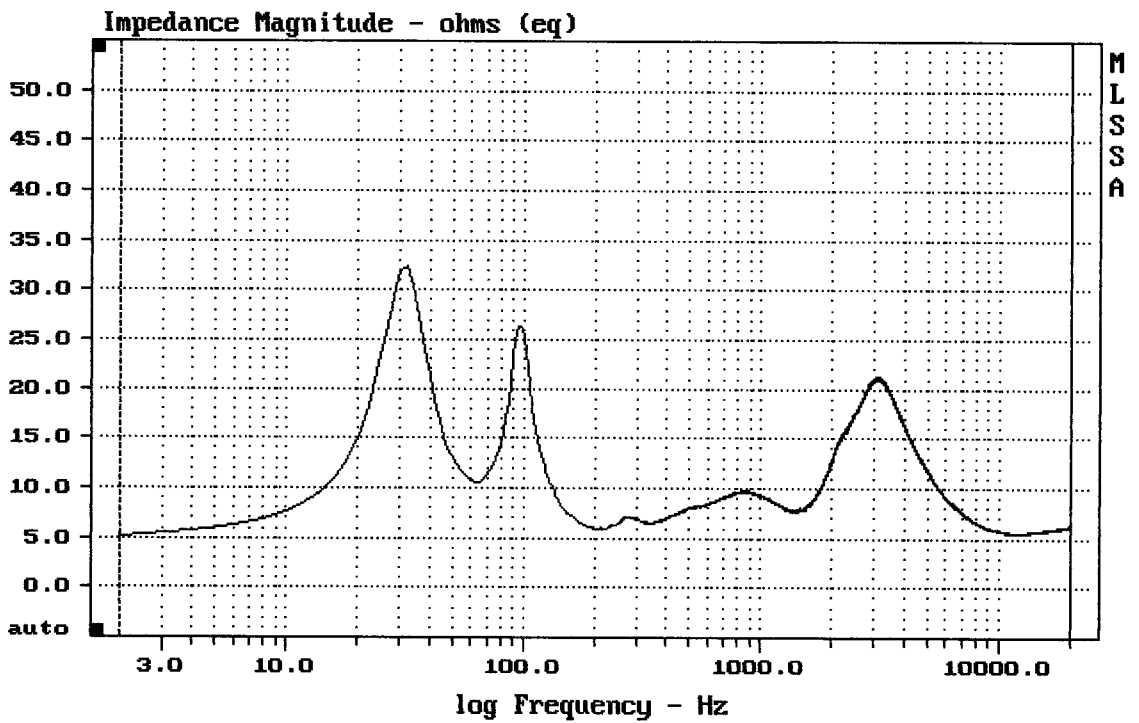

### Schéma výhybky:

CURSOR:  $\Delta y = 31.7039$   $x = 30007.1014$  (2704)

12NDL76 + DE200 + A7570u

MLSSA: Frequency Domain

mean: 98.81, rms: 99.12, std: 2.11, max: 101.70, min: 91.93

12NDL76 + DE200 + A7570u

Overlay Compare: dev= +23/-11, std= 8.8, avg= -26

12NDL76 + DE200 + A7570u

MLSSA: Frequency Domain

-73.16 dB, 2131 Hz (48), 1.980 msec (19)

---

mean: 0.000146, rms: 0.001448, std: 0.00144, max: 0.007447, min: -0.001616

---

12NDL76 + DE200 + A7570u

MLSSA: Time Domain

---

mean: 8.248, rms: 9.227, std: 4.136, max: 32.37, min: 5.136

---

12NDL76 + DE200 + A7570u