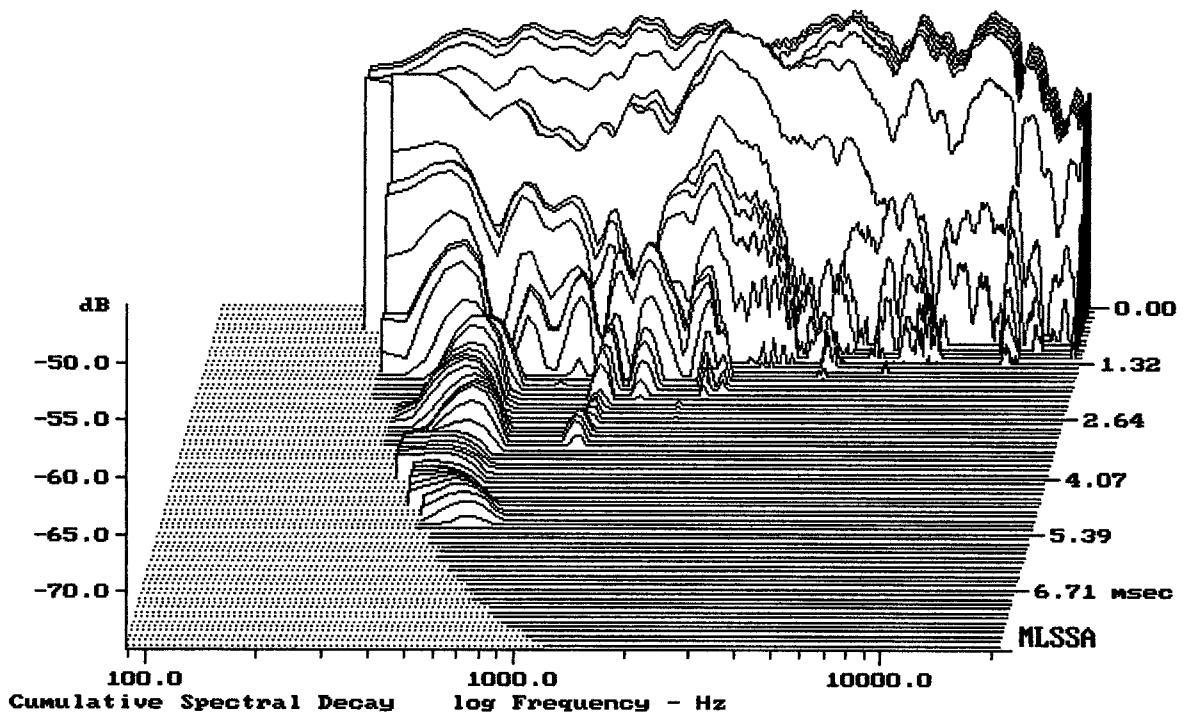

### Schéma výhybky:

CURSOR:  $\Delta y = 31.7039$   $x = 30007.1014$  (2704)

12NDL76 + DE200 + A7570u

MLSSA: Frequency Domain

mean: 98.81, rms: 99.12, std: 2.11, max: 101.70, min: 91.93

12NDL76 + DE200 + A7570u

Overlay Compare: dev= +23/-11, std= 8.8, avg= -26

12NDL76 + DE200 + A7570u

MLSSA: Frequency Domain

-73.16 dB, 2131 Hz (48), 1.980 msec (19)

---

mean: 0.000146, rms: 0.001448, std: 0.00144, max: 0.007447, min: -0.001616

---

12NDL76 + DE200 + A7570u

MLSSA: Time Domain

---

mean: 8.248, rms: 9.227, std: 4.136, max: 32.37, min: 5.136

---

12NDL76 + DE200 + A7570u