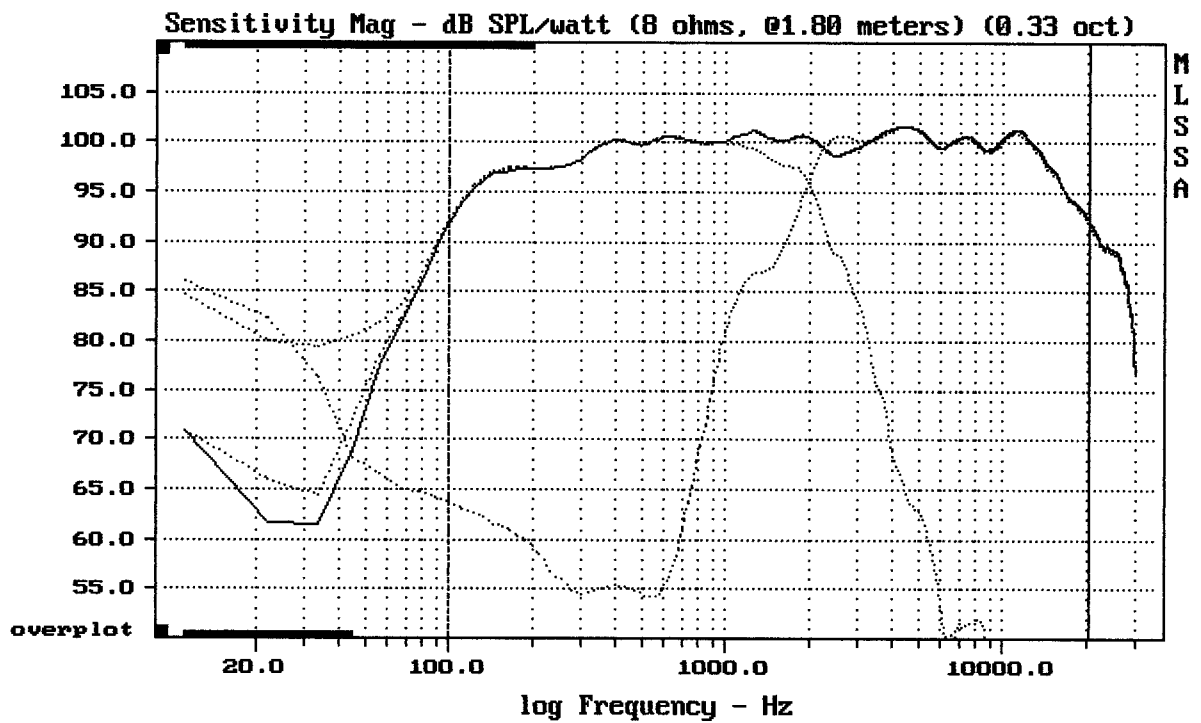

### Schéma výhybky:

CURSOR:  $\Delta y = 31.7039$   $x = 30007.1014$  (2704)

12NDL76 + DE200 + A7570u

MLSSA: Frequency Domain

mean: 98.81, rms: 99.12, std: 2.11, max: 101.70, min: 91.93

12NDL76 + DE200 + A7570u

Overlay Compare: dev= +23/-11, std= 8.8, avg= -26

12NDL76 + DE200 + A7570u

MLSSA: Frequency Domain

-73.16 dB, 2131 Hz (48), 1.980 msec (19)

---

mean: 0.000146, rms: 0.001448, std: 0.00144, max: 0.007447, min: -0.001616

---

12NDL76 + DE200 + A7570u

MLSSA: Time Domain

---

mean: 8.248, rms: 9.227, std: 4.136, max: 32.37, min: 5.136

---

12NDL76 + DE200 + A7570u