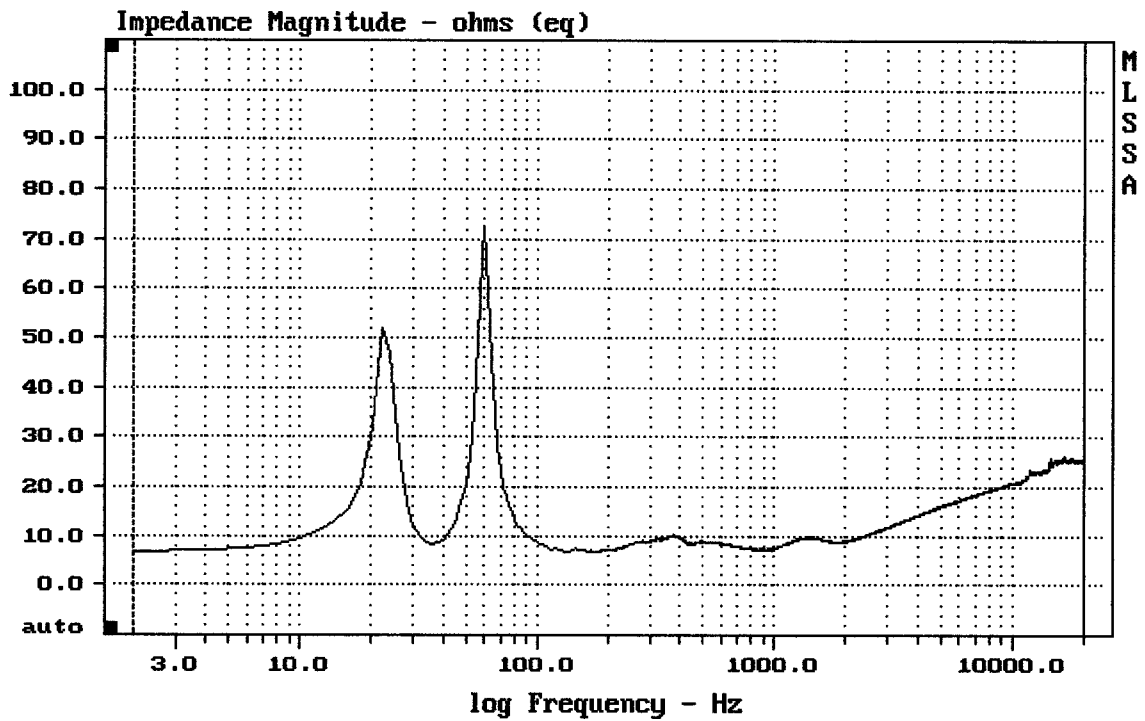

---

mean: 19.55, rms: 20.35, std: 5.671, max: 72.61, min: 6.725

DAS 15S + DE82/16 + B8575