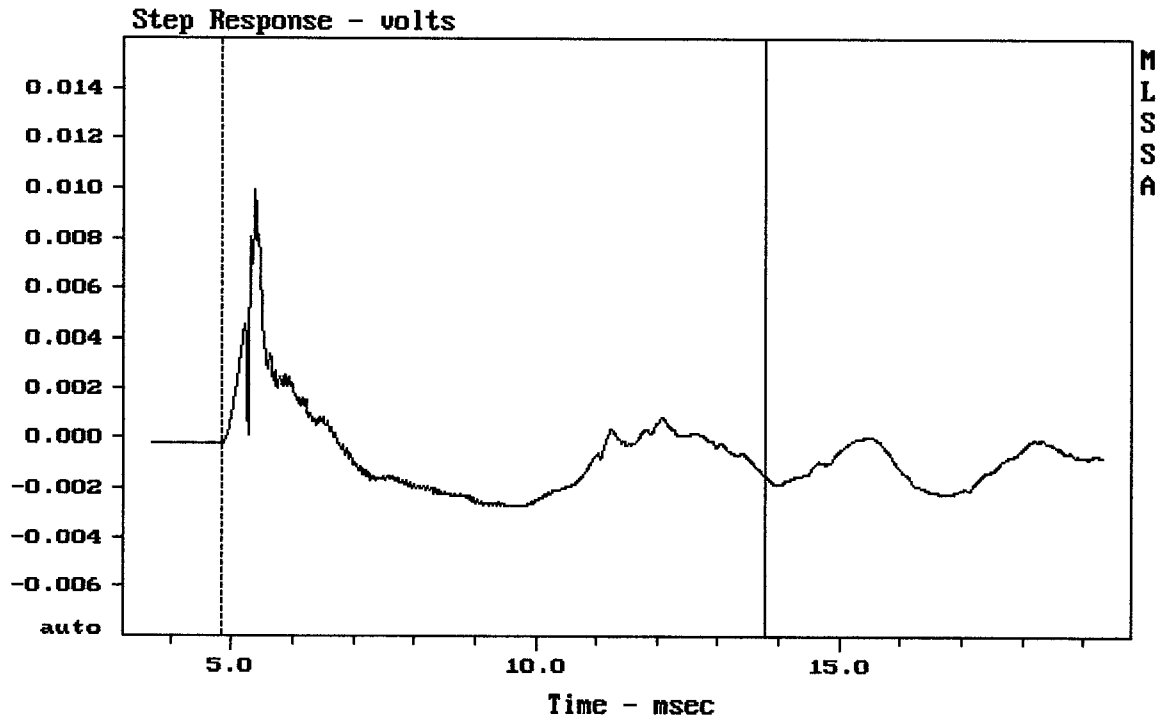

---

mean: -0.0004983, rms: 0.002066, std: 0.002005, max: 0.009959, min: -0.002735

DAS 15S + DE82/16 + B8575

MLSSA: Time Domain