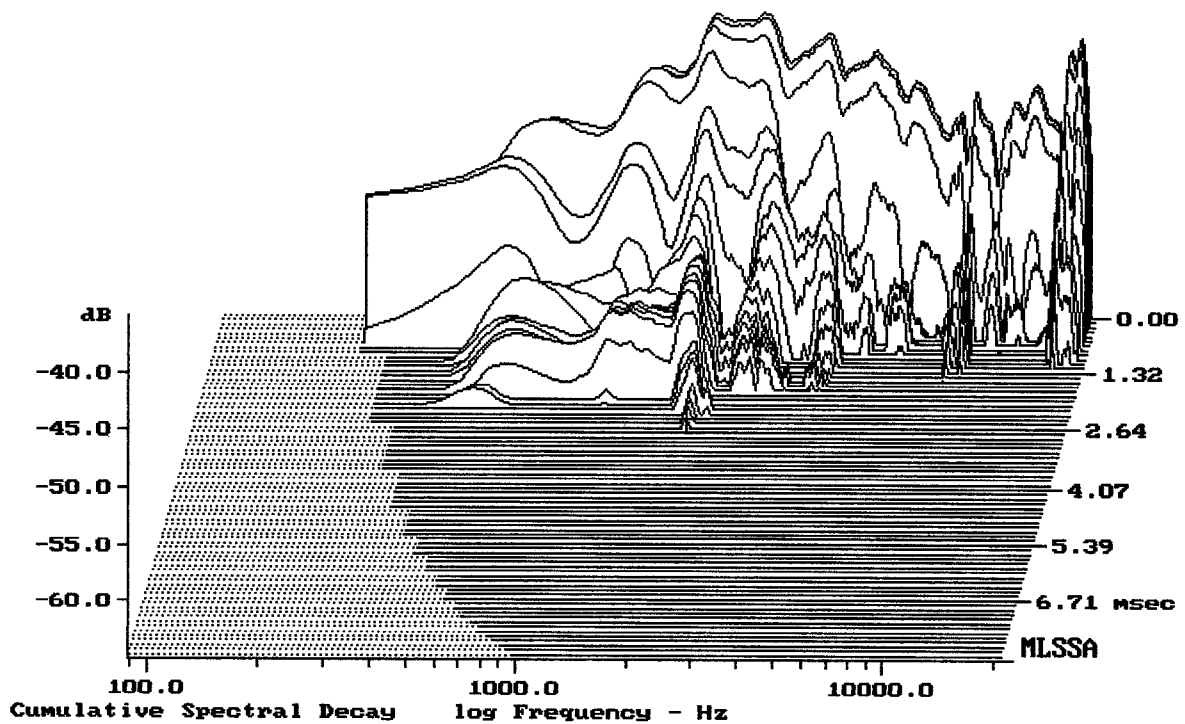

Level (1199:19809 Hz) = 107.12 dB SPL/watt (8 ohms, @1.50 meters)

CD125 + A7570 NEW

MLSSA: Frequency Domain

-64.27 dB, 1953 Hz (44), 2.640 msec (25)

---

Overlay Compare: dev= +4.6/-23, std= 3.8, avg= -1.4

---

CD125 OLD/NEW —/.....

MLSSA: Frequency Domain

---

CURSOR: dy = -2.59481e-005 x = 7.7660 (706)

---

CD125 OLD/NEW —/.....