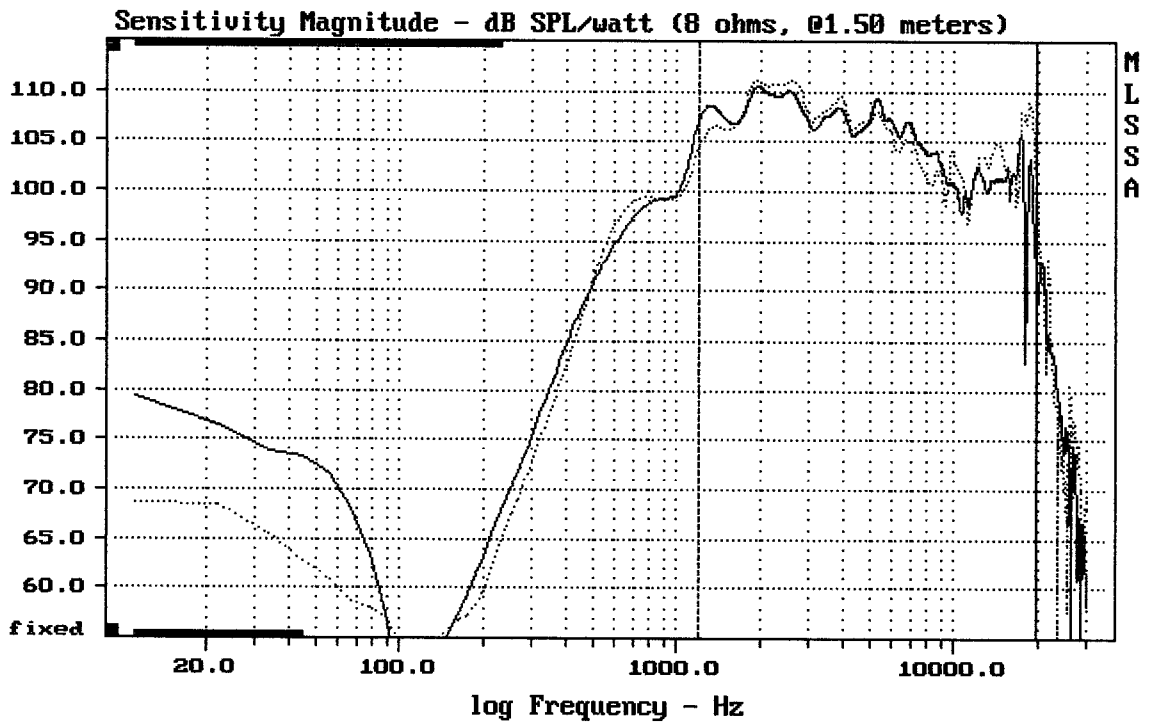

Level (1199:19809 Hz) = 107.12 dB SPL/watt (8 ohms, @1.50 meters)

CD125 + A7570 NEW

MLSSA: Frequency Domain

-64.27 dB, 1953 Hz (44), 2.640 msec (25)

---

Overlay Compare: dev= +4.6/-23, std= 3.8, avg= -1.4

---

CD125 OLD/NEW —/.....

MLSSA: Frequency Domain

---

CURSOR: dy = -2.59481e-005 x = 7.7660 (706)

---

CD125 OLD/NEW —/.....