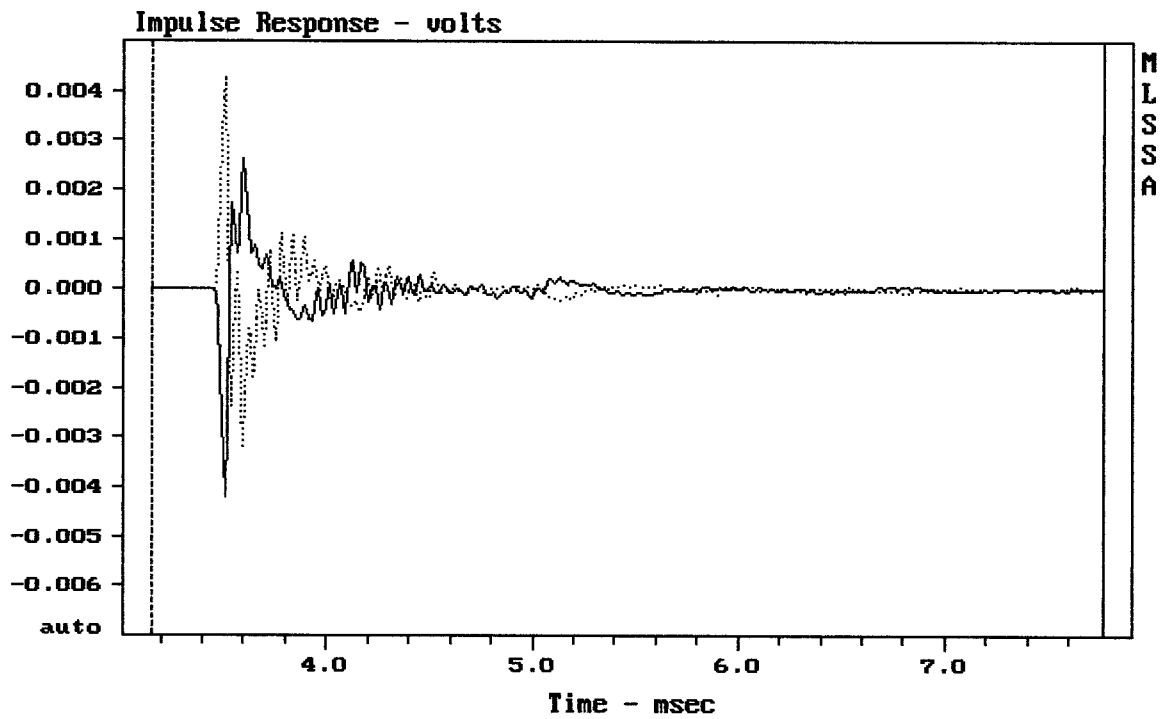

Level (1199:19809 Hz) = 107.12 dB SPL/watt (8 ohms, @1.50 meters)

CD125 + A7570 NEW

MLSSA: Frequency Domain

-64.27 dB, 1953 Hz (44), 2.640 msec (25)

---

Overlay Compare: dev= +4.6/-23, std= 3.8, avg= -1.4

---

CD125 OLD/NEW —/.....

MLSSA: Frequency Domain

---

CURSOR: dy = -2.59481e-005 x = 7.7660 (706)

---

CD125 OLD/NEW —/.....