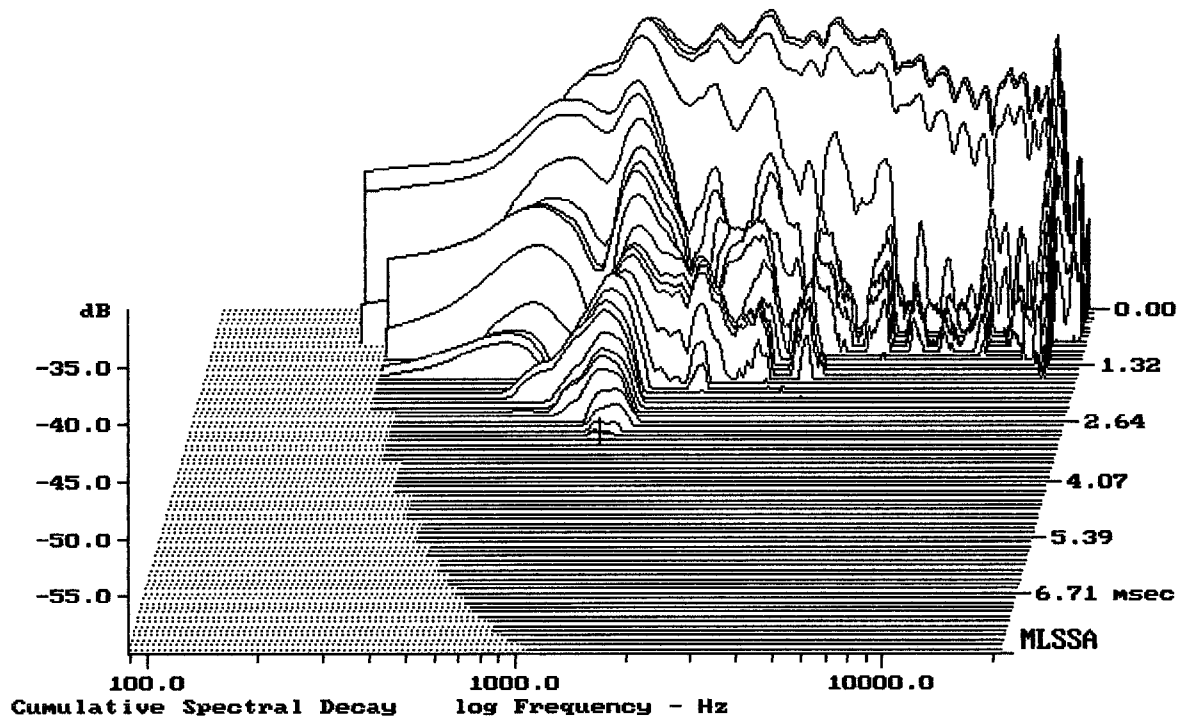

E-shop: <http://eshop.prodance.cz/nd550-8-ohm/d-90543/>

E-shop: <http://eshop.prodance.cz/a7570-zvukovod/d-83912/>

---

Level (799:17401 Hz) = 108.97 dB SPL/watt (8 ohms, @1.00 meters)

---

RCF ND550 + A7570

MLSSA: Frequency Domain

-59.66 dB, 1154 Hz (26), 2.970 msec (28)

Overlay Compare: dev= +1.2/-1.4, std= 0.75, avg= 0.13

RCF ND550 + A7570 2x

MLSSA: Frequency Domain

mean: 8.631, rms: 8.836, std: 1.895, max: 20.8, min: 5.46