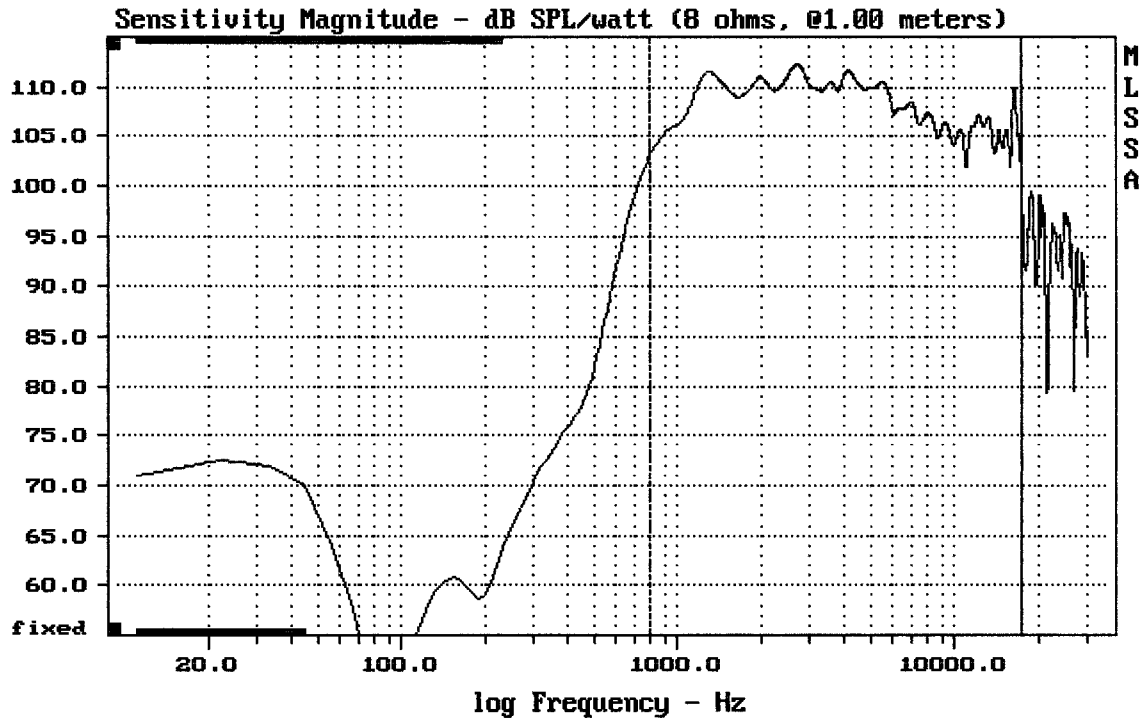

E-shop: <http://eshop.prodance.cz/nd550-8-ohm/d-90543/>

E-shop: <http://eshop.prodance.cz/a7570-zvukovod/d-83912/>

---

Level (799:17401 Hz) = 108.97 dB SPL/watt (8 ohms, @1.00 meters)

---

RCF ND550 + A7570

MLSSA: Frequency Domain

-59.66 dB, 1154 Hz (26), 2.970 msec (28)

Overlay Compare: dev= +1.2/-1.4, std= 0.75, avg= 0.13

RCF ND550 + A7570 2x

MLSSA: Frequency Domain

mean: 8.631, rms: 8.836, std: 1.895, max: 20.8, min: 5.46