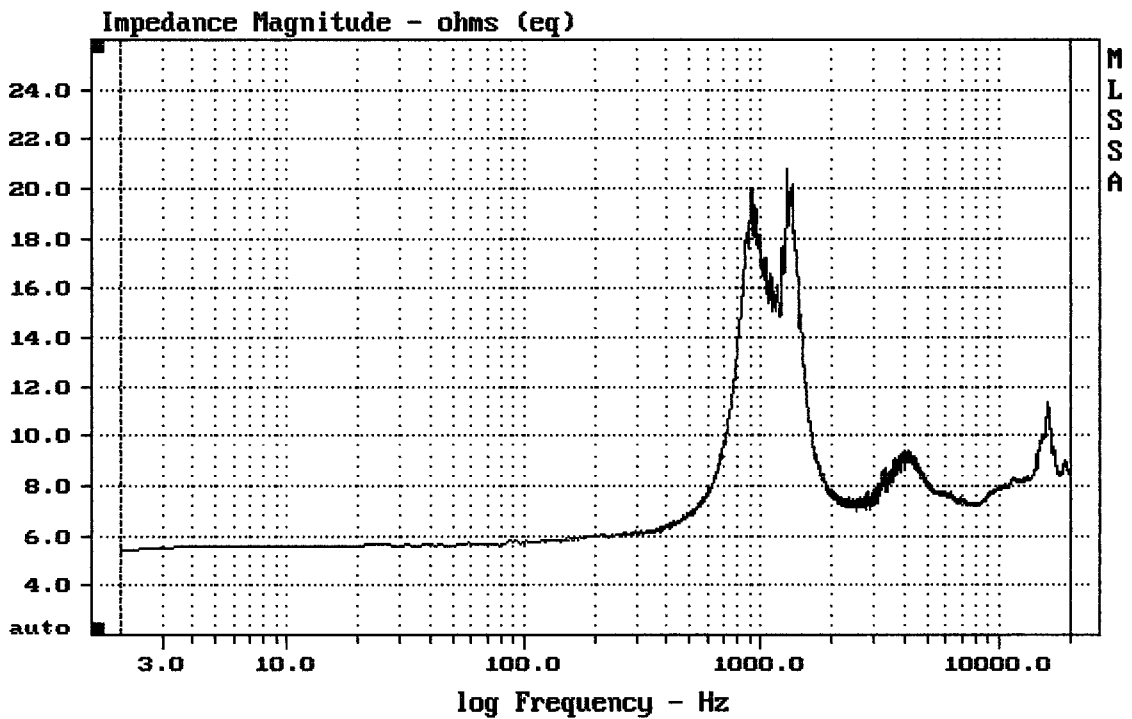

E-shop: <http://eshop.prodance.cz/nd550-8-ohm/d-90543/>

E-shop: <http://eshop.prodance.cz/a7570-zvukovod/d-83912/>

---

Level (799:17401 Hz) = 108.97 dB SPL/watt (8 ohms, @1.00 meters)

---

RCF ND550 + A7570

MLSSA: Frequency Domain

-59.66 dB, 1154 Hz (26), 2.970 msec (28)

Overlay Compare: dev= +1.2/-1.4, std= 0.75, avg= 0.13

RCF ND550 + A7570 2x

MLSSA: Frequency Domain

mean: 8.631, rms: 8.836, std: 1.895, max: 20.8, min: 5.46