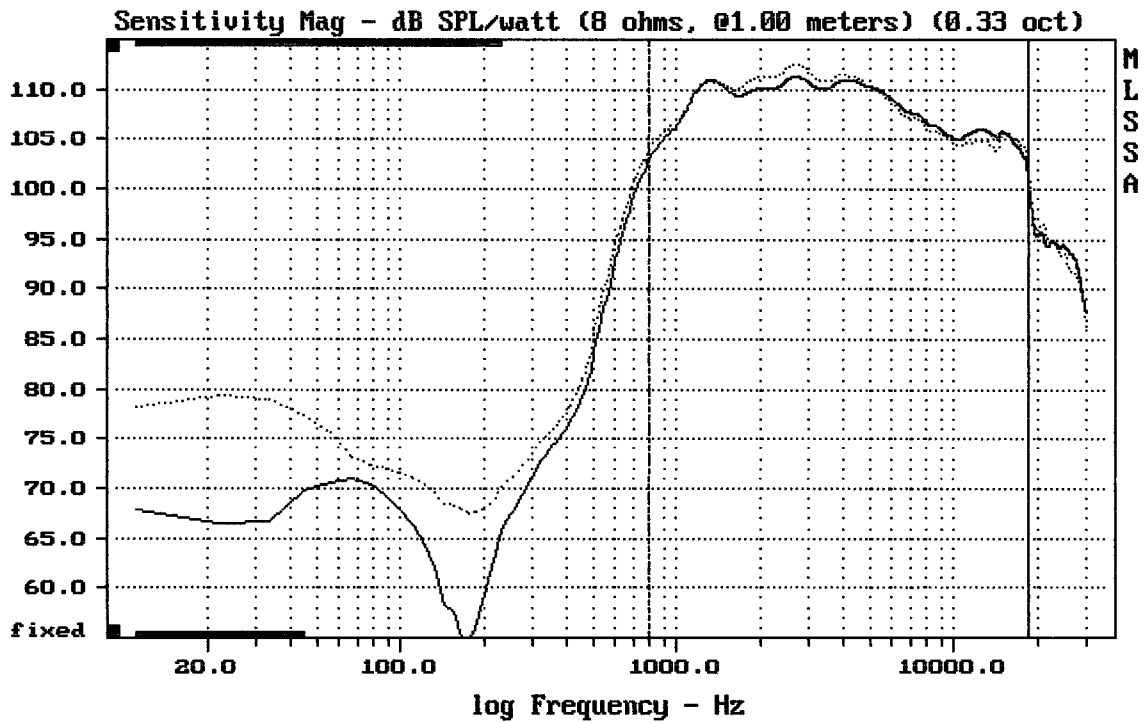

E-shop: <http://eshop.prodance.cz/nd550-8-ohm/d-90543/>

E-shop: <http://eshop.prodance.cz/a7570-zvukovod/d-83912/>

---

Level (799:17401 Hz) = 108.97 dB SPL/watt (8 ohms, @1.00 meters)

---

RCF ND550 + A7570

MLSSA: Frequency Domain

-59.66 dB, 1154 Hz (26), 2.970 msec (28)

Overlay Compare: dev= +1.2/-1.4, std= 0.75, avg= 0.13

RCF ND550 + A7570 2x

MLSSA: Frequency Domain

mean: 8.631, rms: 8.836, std: 1.895, max: 20.8, min: 5.46