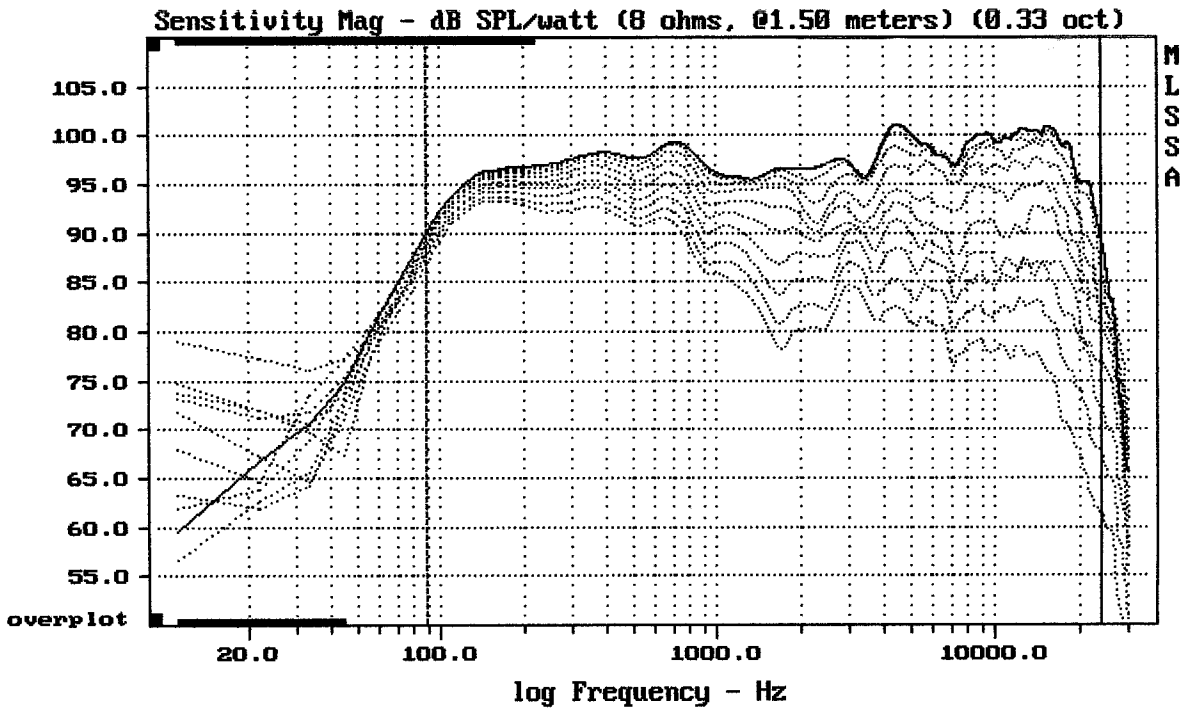

Reprobox DAN acoustic Taurus 122 K

Eshop link:

<http://eshop.prodance.cz/DetailPage.asp?DPG=94661>

mean: 20.97, rms: 24.93, std: 13.49, max: 56.16, min: 5.606

TAURUS 122K

MLSSA: Frequency Domain

Level (78:24003 Hz) = 97.96 dB SPL/watt (8 ohms, @1.50 meters)

TAURUS 122K

mean: -0.0003202, rms: 0.001434, std: 0.001398, max: 0.00722, min: -0.002464

TAURUS 122K

MLSSA: Time Domain

-73.43 dB, 1021 Hz (23), 4.730 msec (44)

mean: 55.98, rms: 65.04, std: 33.12, max: 137.8, min: -20.58

TAURUS 122K

MLSSA: Frequency Domain

mean: 0.4143, rms: 0.515, std: 0.3059, max: 3.589, min: -1.075

TAURUS 122K

Overlay Compare: dev= +19/-9.5, std= 5.9, avg= -22

TAURUS 122K

MLSSA: Frequency Domain

Overlay Compare: dev= +5.1/-8.4, std= 2.8, avg= -3