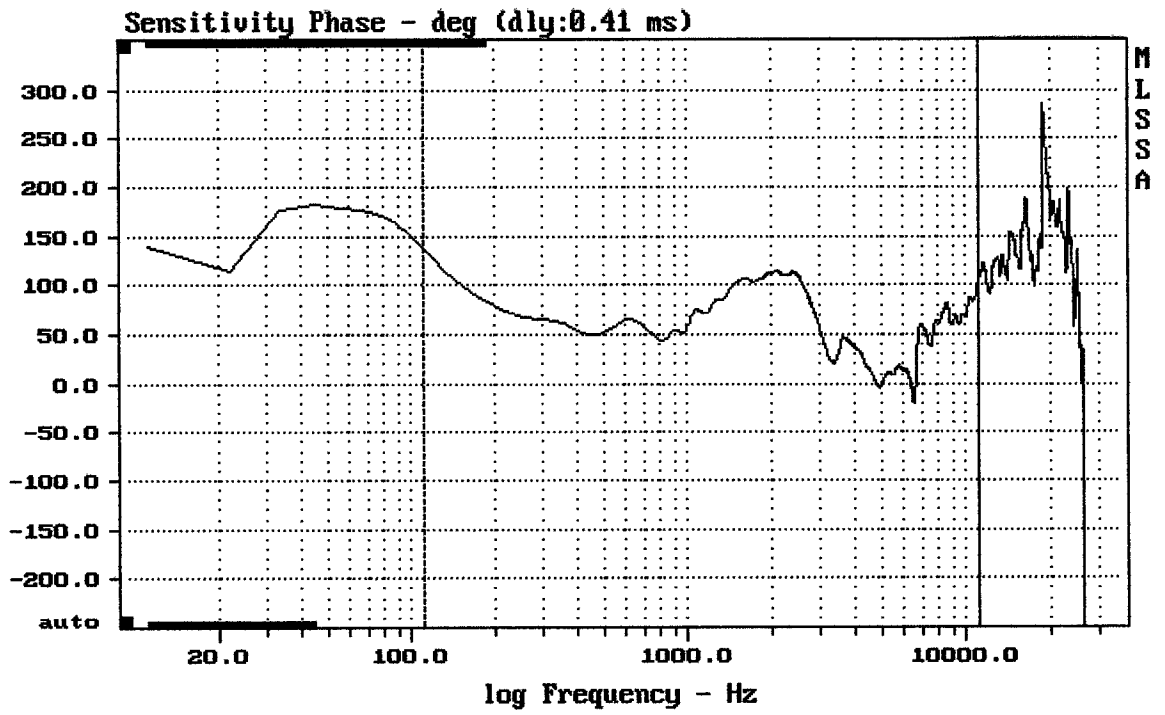

Reprobox DAN acoustic Taurus 122 K

Eshop link:

<http://eshop.prodance.cz/DetailPage.asp?DPG=94661>

mean: 20.97, rms: 24.93, std: 13.49, max: 56.16, min: 5.606

TAURUS 122K

MLSSA: Frequency Domain

Level (78:24003 Hz) = 97.96 dB SPL/watt (8 ohms, @1.50 meters)

TAURUS 122K

mean: -0.0003202, rms: 0.001434, std: 0.001398, max: 0.00722, min: -0.002464

TAURUS 122K

MLSSA: Time Domain

-73.43 dB, 1021 Hz (23), 4.730 msec (44)

mean: 55.98, rms: 65.04, std: 33.12, max: 137.8, min: -20.58

TAURUS 122K

MLSSA: Frequency Domain

mean: 0.4143, rms: 0.515, std: 0.3059, max: 3.589, min: -1.075

TAURUS 122K

Overlay Compare: dev= +19/-9.5, std= 5.9, avg= -22

TAURUS 122K

MLSSA: Frequency Domain

Overlay Compare: dev= +5.1/-8.4, std= 2.8, avg= -3