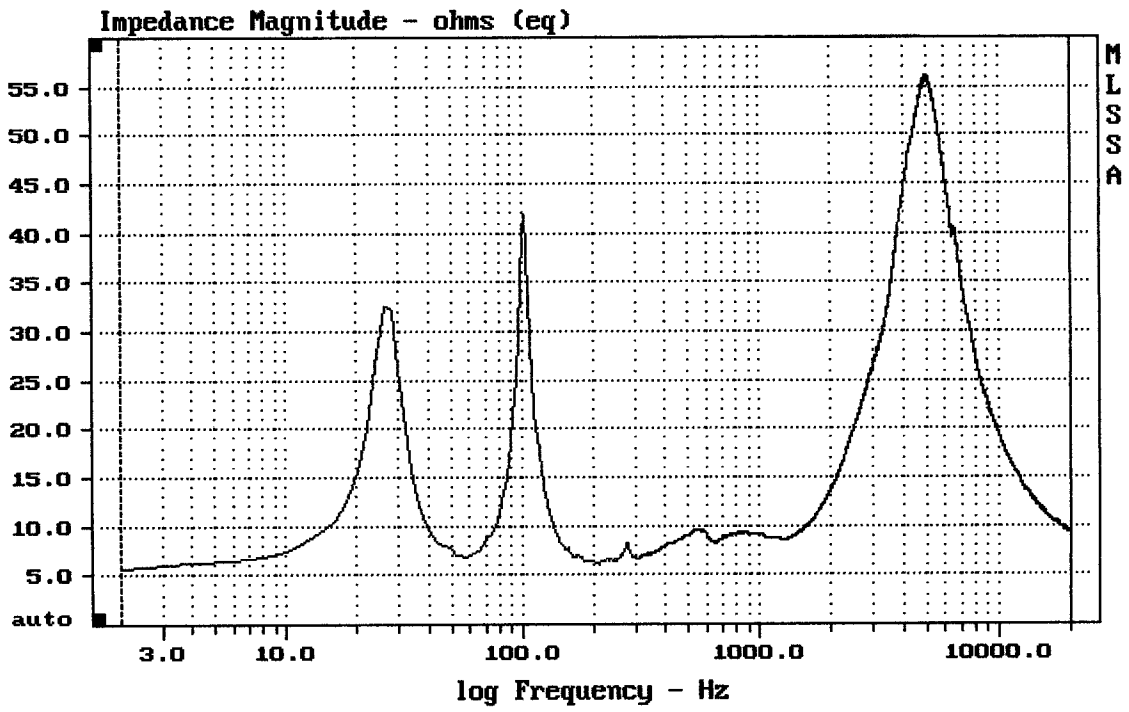

Reprobox DAN acoustic Taurus 122 K

Eshop link:

<http://eshop.prodance.cz/DetailPage.asp?DPG=94661>

mean: 20.97, rms: 24.93, std: 13.49, max: 56.16, min: 5.606

TAURUS 122K

MLSSA: Frequency Domain

Level (78:24003 Hz) = 97.96 dB SPL/watt (8 ohms, @1.50 meters)

TAURUS 122K

mean: -0.0003202, rms: 0.001434, std: 0.001398, max: 0.00722, min: -0.002464

TAURUS 122K

MLSSA: Time Domain

-73.43 dB, 1021 Hz (23), 4.730 msec (44)

mean: 55.98, rms: 65.04, std: 33.12, max: 137.8, min: -20.58