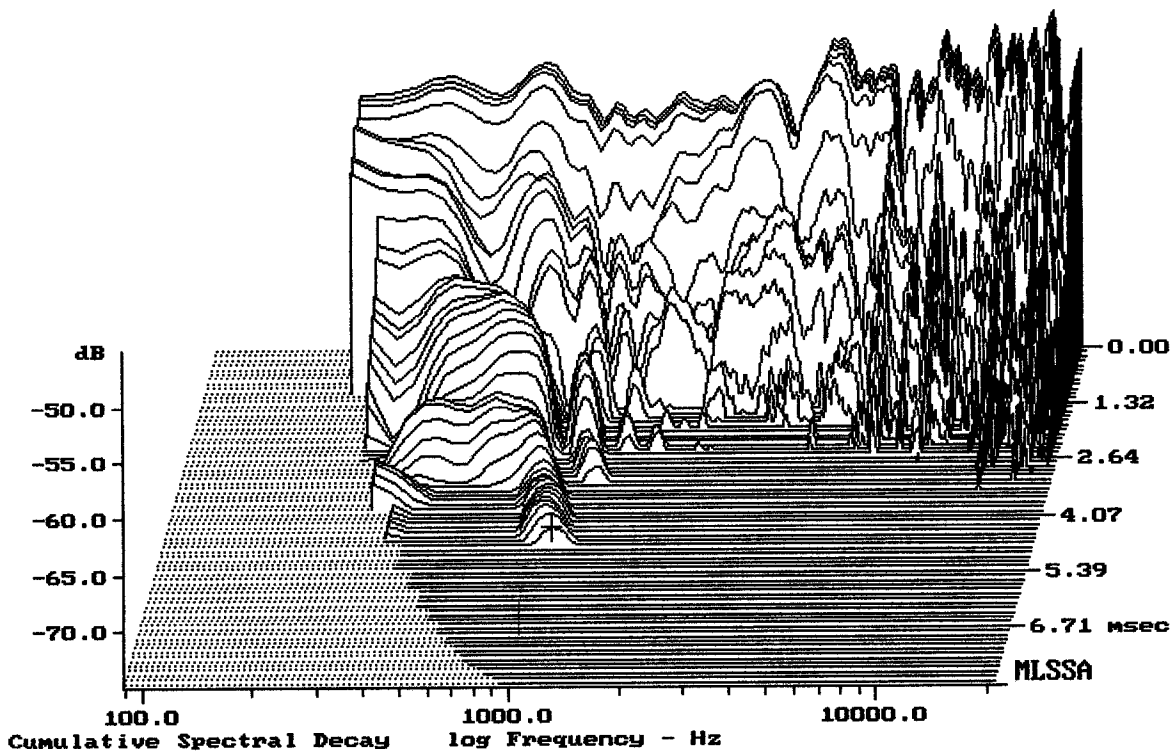

Reprobox DAN acoustic Taurus 122 K

Eshop link:

<http://eshop.prodance.cz/DetailPage.asp?DPG=94661>

mean: 20.97, rms: 24.93, std: 13.49, max: 56.16, min: 5.606

TAURUS 122K

MLSSA: Frequency Domain

Level (78:24003 Hz) = 97.96 dB SPL/watt (8 ohms, @1.50 meters)

TAURUS 122K

mean: -0.0003202, rms: 0.001434, std: 0.001398, max: 0.00722, min: -0.002464

TAURUS 122K

MLSSA: Time Domain

-73.43 dB, 1021 Hz (23), 4.730 msec (44)

mean: 55.98, rms: 65.04, std: 33.12, max: 137.8, min: -20.58

TAURUS 122K

MLSSA: Frequency Domain

mean: 0.4143, rms: 0.515, std: 0.3059, max: 3.589, min: -1.075

TAURUS 122K

Overlay Compare: dev= +19/-9.5, std= 5.9, avg= -22

TAURUS 122K

MLSSA: Frequency Domain

Overlay Compare: dev= +5.1/-8.4, std= 2.8, avg= -3