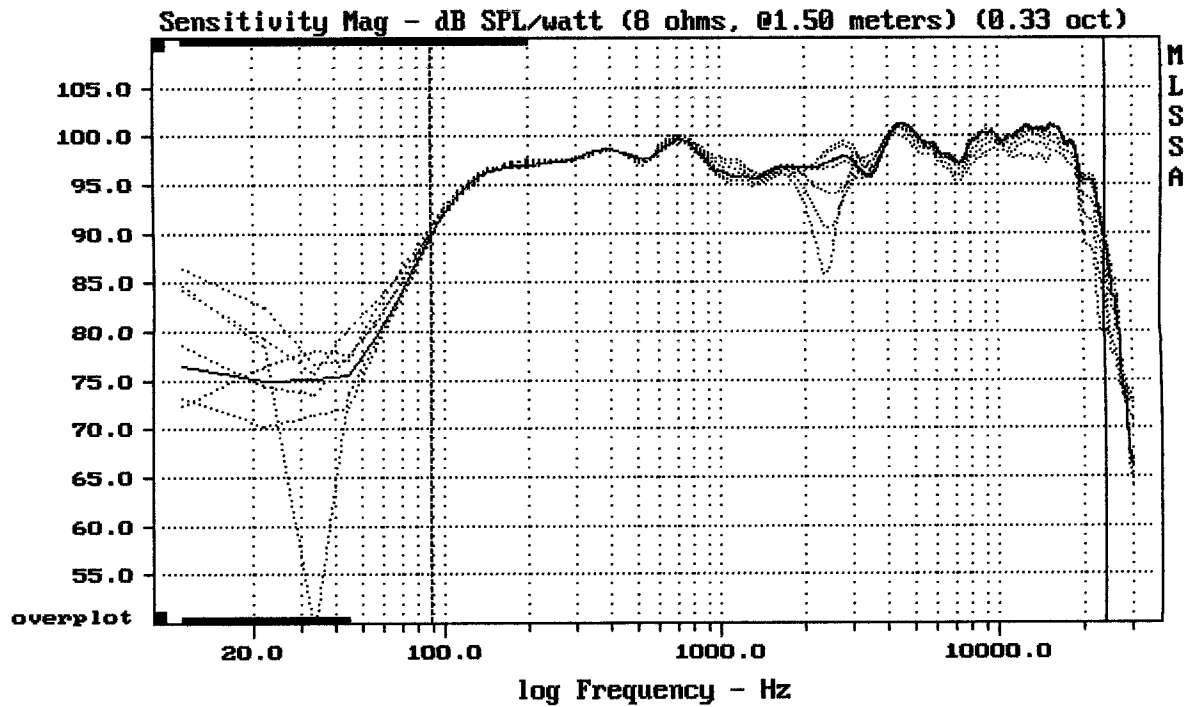

TAURUS 122K

mean: -0.0003202, rms: 0.001434, std: 0.001398, max: 0.00722, min: -0.002464

TAURUS 122K

MLSSA: Time Domain

-73.43 dB, 1021 Hz (23), 4.730 msec (44)

mean: 55.98, rms: 65.04, std: 33.12, max: 137.8, min: -20.58

TAURUS 122K

MLSSA: Frequency Domain

mean: 0.4143, rms: 0.515, std: 0.3059, max: 3.589, min: -1.075

TAURUS 122K

Overlay Compare: dev= +19/-9.5, std= 5.9, avg= -22

TAURUS 122K

MLSSA: Frequency Domain

Overlay Compare: dev= +5.1/-8.4, std= 2.8, avg= -3

TAURUS 122K