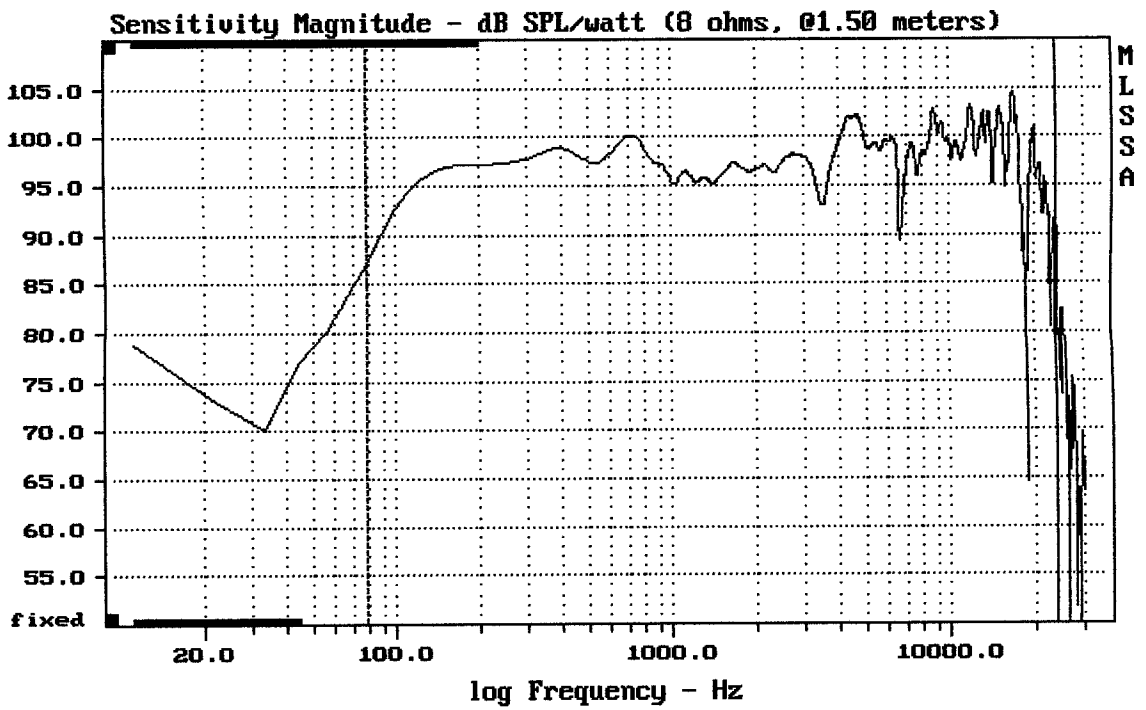

Reprobox DAN acoustic Taurus 122 K

Eshop link:

<http://eshop.prodance.cz/DetailPage.asp?DPG=94661>

mean: 20.97, rms: 24.93, std: 13.49, max: 56.16, min: 5.606

TAURUS 122K

MLSSA: Frequency Domain

Level (78:24003 Hz) = 97.96 dB SPL/watt (8 ohms, @1.50 meters)

TAURUS 122K

mean: -0.0003202, rms: 0.001434, std: 0.001398, max: 0.00722, min: -0.002464

TAURUS 122K

MLSSA: Time Domain

-73.43 dB, 1021 Hz (23), 4.730 msec (44)

mean: 55.98, rms: 65.04, std: 33.12, max: 137.8, min: -20.58

TAURUS 122K

MLSSA: Frequency Domain

mean: 0.4143, rms: 0.515, std: 0.3059, max: 3.589, min: -1.075

TAURUS 122K

Overlay Compare: dev= +19/-9.5, std= 5.9, avg= -22

TAURUS 122K

MLSSA: Frequency Domain

Overlay Compare: dev= +5.1/-8.4, std= 2.8, avg= -3