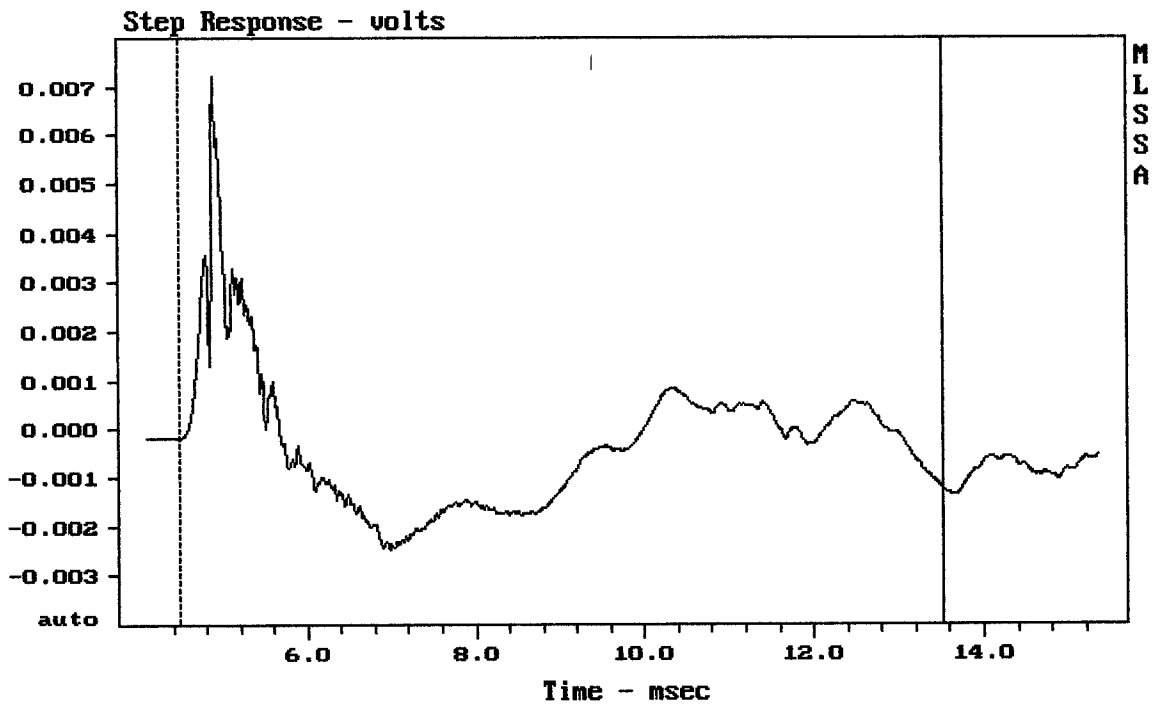

Reprobox DAN acoustic Taurus 122 K

Eshop link:

<http://eshop.prodance.cz/DetailPage.asp?DPG=94661>

mean: 20.97, rms: 24.93, std: 13.49, max: 56.16, min: 5.606

TAURUS 122K

MLSSA: Frequency Domain

Level (78:24003 Hz) = 97.96 dB SPL/watt (8 ohms, @1.50 meters)

TAURUS 122K

mean: -0.0003202, rms: 0.001434, std: 0.001398, max: 0.00722, min: -0.002464

TAURUS 122K

MLSSA: Time Domain

-73.43 dB, 1021 Hz (23), 4.730 msec (44)

mean: 55.98, rms: 65.04, std: 33.12, max: 137.8, min: -20.58