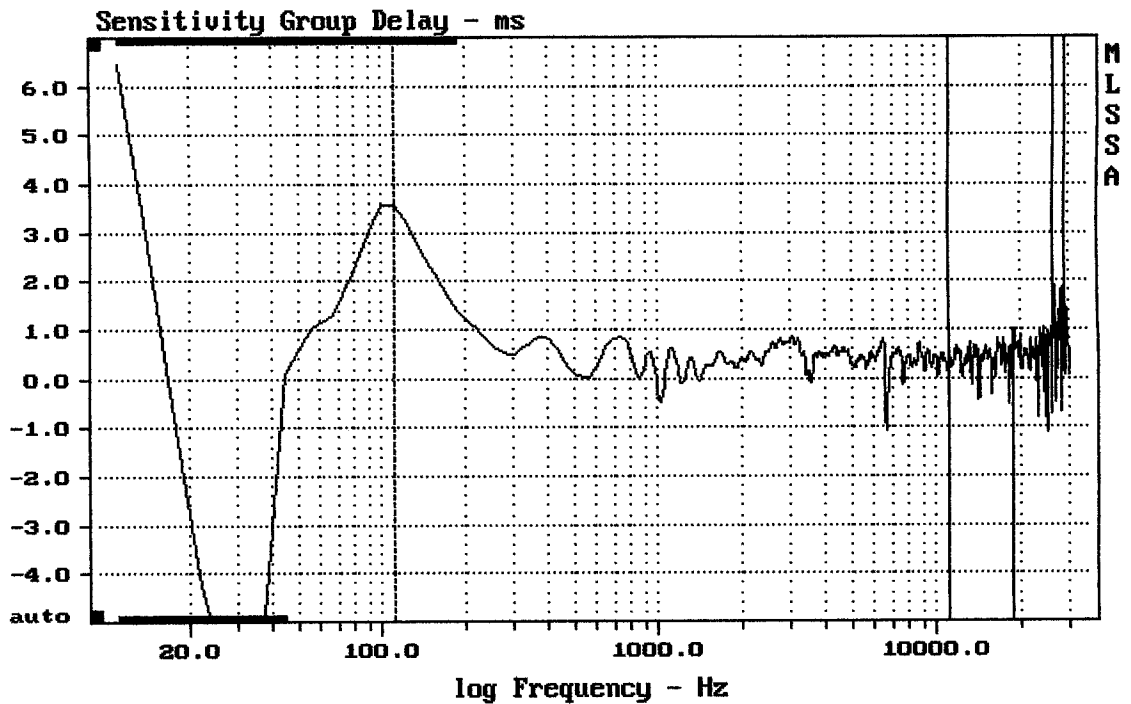

---

mean: 0.4143, rms: 0.515, std: 0.3059, max: 3.589, min: -1.075

TAURUS 122K