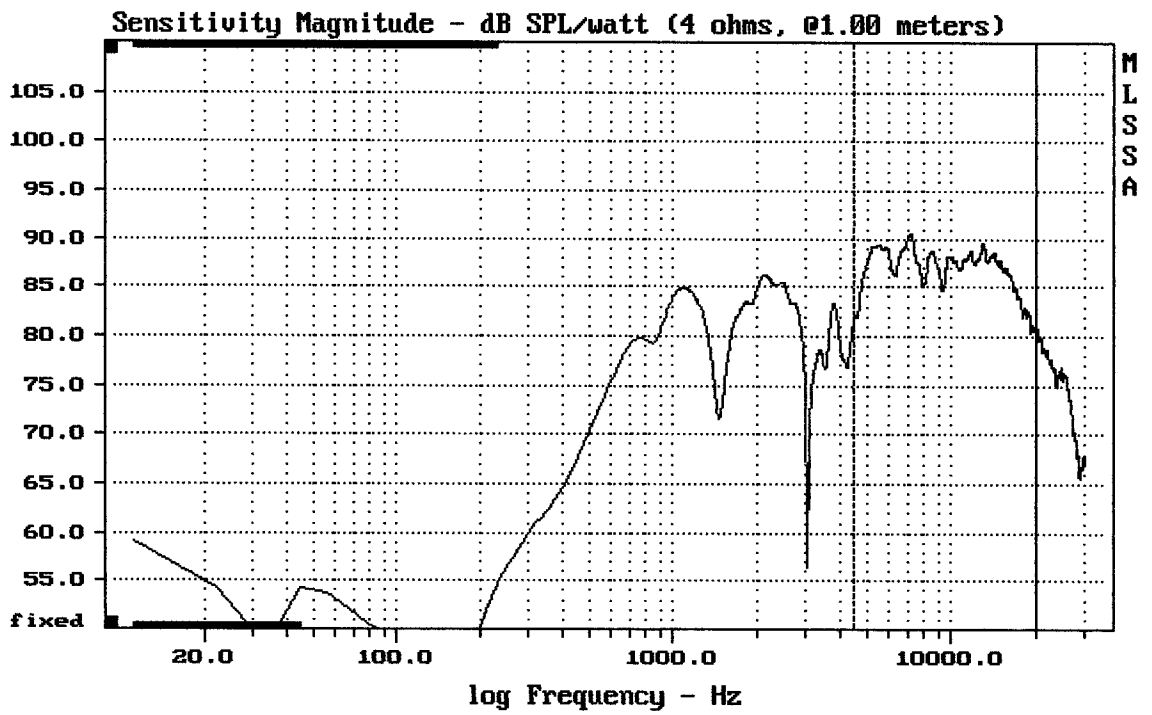

---

mean:  $-6.478e-005$ , rms: 0.001201, std: 0.0012, max: 0.003711, min: -0.001557

---

ALPINE SPX177R

MLSSA: Time Domain

---

Level (55:22006 Hz) = 84.57 dB SPL/watt (4 ohms, @1.00 meters) (0.33 oct)

---

ALPINE SPX177R

Level (55:22006 Hz) = 84.58 dB SPL/watt (4 ohms, @1.00 meters)

ALPINE SPX177R

MLSSA: Frequency Domain

-76.23 dB, 3107 Hz (70), 2.200 msec (21)

MLSSA: Frequency Domain

-79.12 dB, 4661 Hz (105), 2.860 msec (27)

Level (55:5205 Hz) = 84.28 dB SPL/watt (4 ohms, @1.00 meters)

ALPINE SPX-177R 6"

MLSSA: Frequency Domain

-83.15 dB, 1154 Hz (26), 2.640 msec (25)