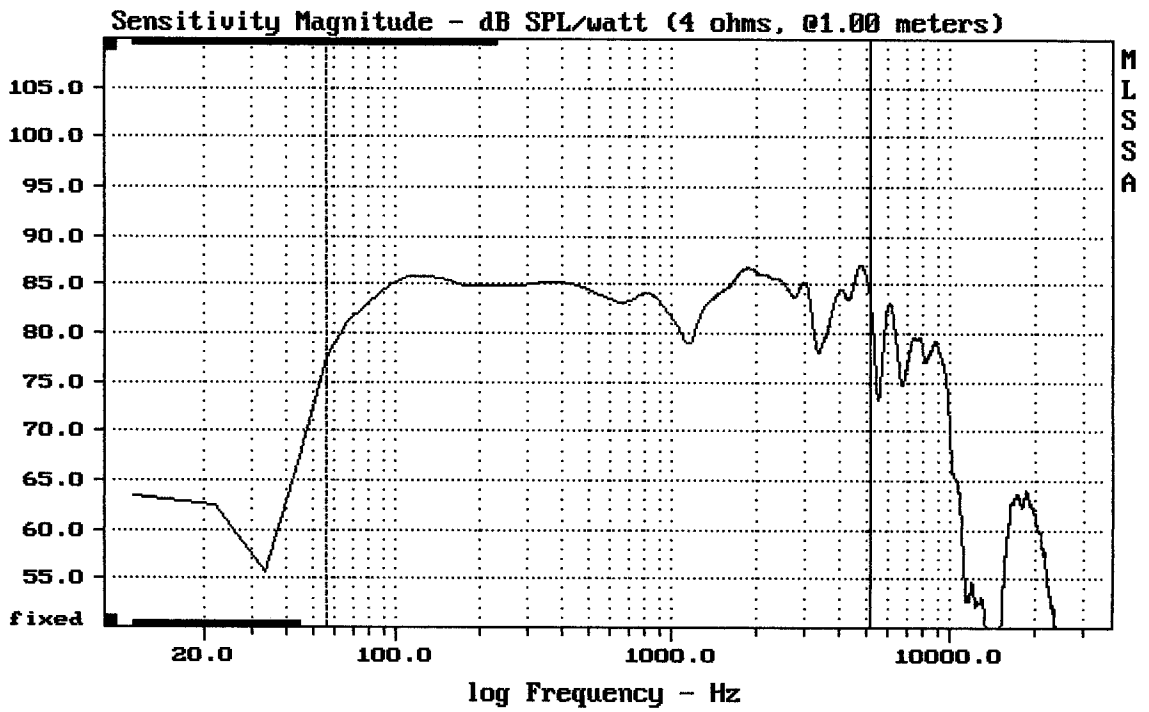

---

mean:  $-6.478e-005$ , rms: 0.001201, std: 0.0012, max: 0.003711, min: -0.001557

---

ALPINE SPX177R

MLSSA: Time Domain

---

Level (55:22006 Hz) = 84.57 dB SPL/watt (4 ohms, @1.00 meters) (0.33 oct)

---

ALPINE SPX177R

Level (55:22006 Hz) = 84.58 dB SPL/watt (4 ohms, @1.00 meters)

ALPINE SPX177R

MLSSA: Frequency Domain

-76.23 dB, 3107 Hz (70), 2.200 msec (21)

MLSSA: Frequency Domain

-79.12 dB, 4661 Hz (105), 2.860 msec (27)

Level (55:5205 Hz) = 84.28 dB SPL/watt (4 ohms, @1.00 meters)

ALPINE SPX-177R 6"

MLSSA: Frequency Domain

-83.15 dB, 1154 Hz (26), 2.640 msec (25)