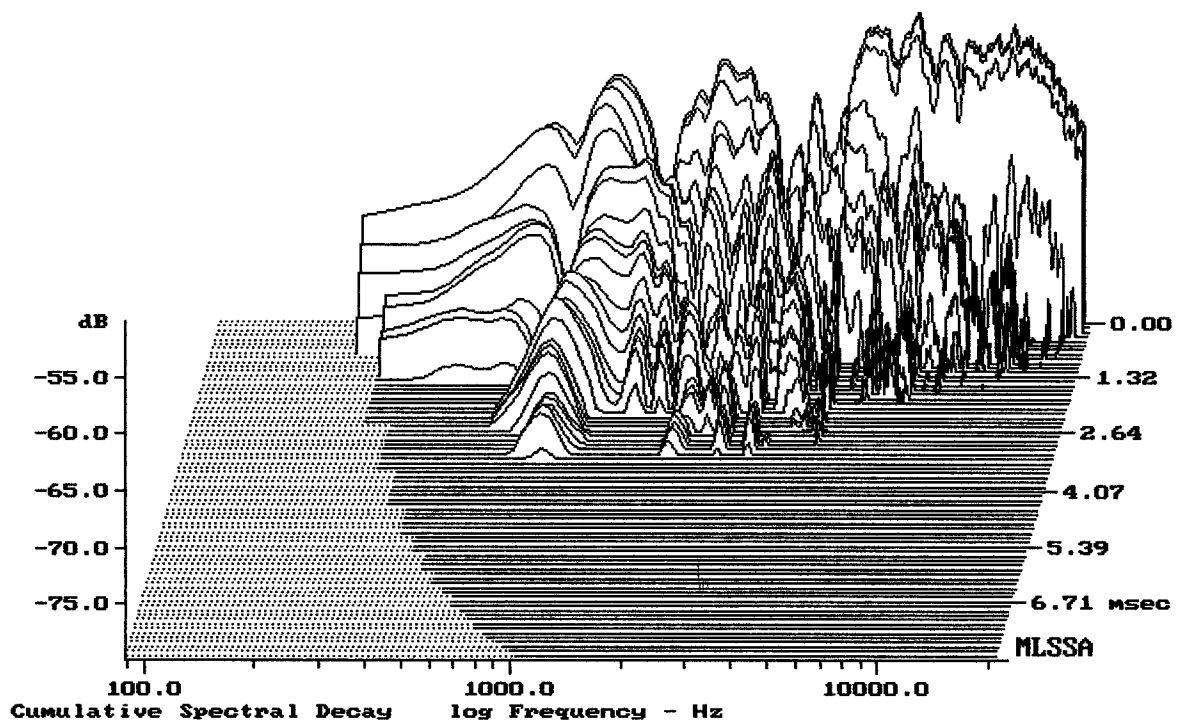

---

mean:  $-6.478e-005$ , rms: 0.001201, std: 0.0012, max: 0.003711, min: -0.001557

---

ALPINE SPX177R

MLSSA: Time Domain

---

Level (55:22006 Hz) = 84.57 dB SPL/watt (4 ohms, @1.00 meters) (0.33 oct)

---

ALPINE SPX177R

Level (55:22006 Hz) = 84.58 dB SPL/watt (4 ohms, @1.00 meters)

ALPINE SPX177R

MLSSA: Frequency Domain

-76.23 dB, 3107 Hz (70), 2.200 msec (21)

MLSSA: Frequency Domain

-79.12 dB, 4661 Hz (105), 2.860 msec (27)

Level (55:5205 Hz) = 84.28 dB SPL/watt (4 ohms, @1.00 meters)

ALPINE SPX-177R 6"

MLSSA: Frequency Domain

-83.15 dB, 1154 Hz (26), 2.640 msec (25)