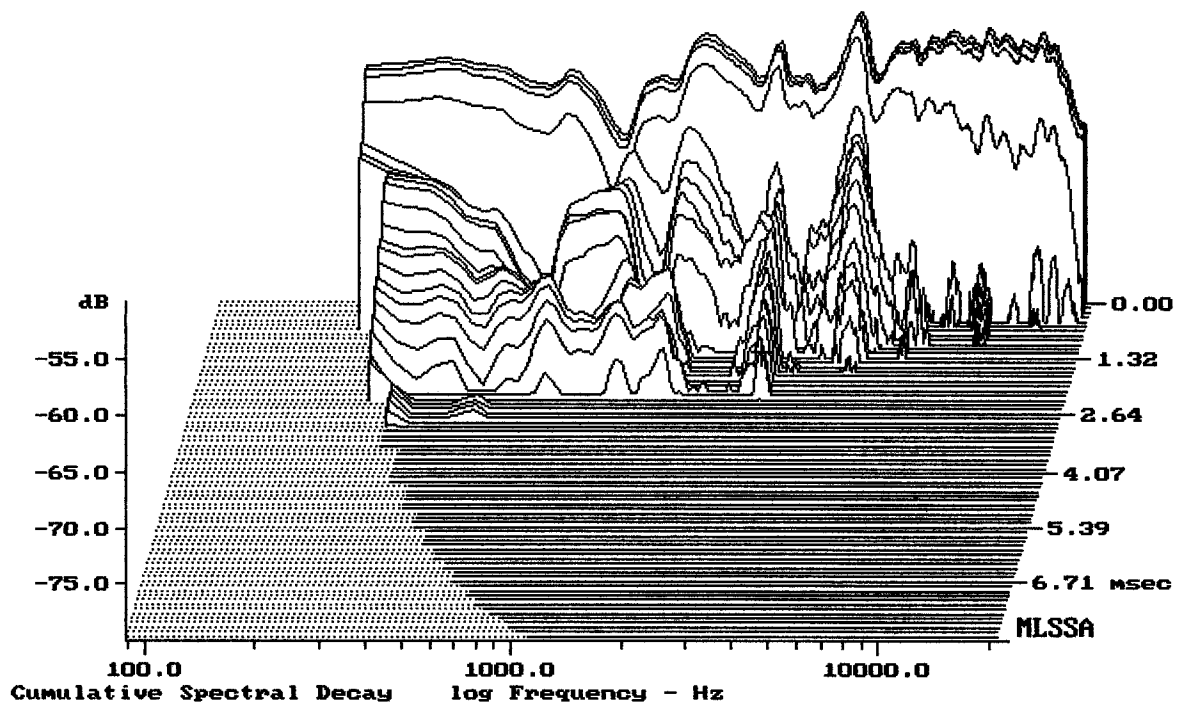

---

mean:  $-6.478e-005$ , rms: 0.001201, std: 0.0012, max: 0.003711, min: -0.001557

---

ALPINE SPX177R

MLSSA: Time Domain

---

Level (55:22006 Hz) = 84.57 dB SPL/watt (4 ohms, @1.00 meters) (0.33 oct)

---

ALPINE SPX177R

Level (55:22006 Hz) = 84.58 dB SPL/watt (4 ohms, @1.00 meters)

ALPINE SPX177R

MLSSA: Frequency Domain

-76.23 dB, 3107 Hz (70), 2.200 msec (21)

MLSSA: Frequency Domain

-79.12 dB, 4661 Hz (105), 2.860 msec (27)

Level (55:5205 Hz) = 84.28 dB SPL/watt (4 ohms, @1.00 meters)

ALPINE SPX-177R 6"

MLSSA: Frequency Domain

-83.15 dB, 1154 Hz (26), 2.640 msec (25)