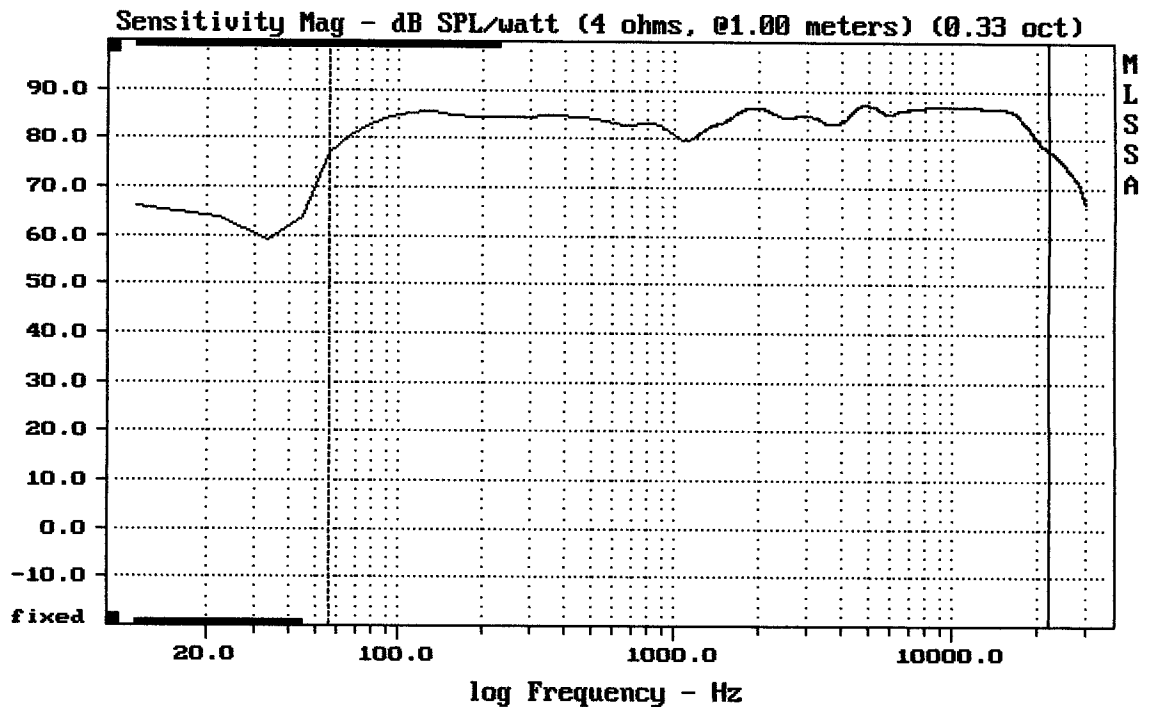

---

mean:  $-6.478e-005$ , rms: 0.001201, std: 0.0012, max: 0.003711, min: -0.001557

---

ALPINE SPX177R

MLSSA: Time Domain

---

Level (55:22006 Hz) = 84.57 dB SPL/watt (4 ohms, @1.00 meters) (0.33 oct)

---

ALPINE SPX177R

Level (55:22006 Hz) = 84.58 dB SPL/watt (4 ohms, @1.00 meters)

ALPINE SPX177R

MLSSA: Frequency Domain

-76.23 dB, 3107 Hz (70), 2.200 msec (21)

MLSSA: Frequency Domain

-79.12 dB, 4661 Hz (105), 2.860 msec (27)

Level (55:5205 Hz) = 84.28 dB SPL/watt (4 ohms, @1.00 meters)

ALPINE SPX-177R 6"

MLSSA: Frequency Domain

-83.15 dB, 1154 Hz (26), 2.640 msec (25)