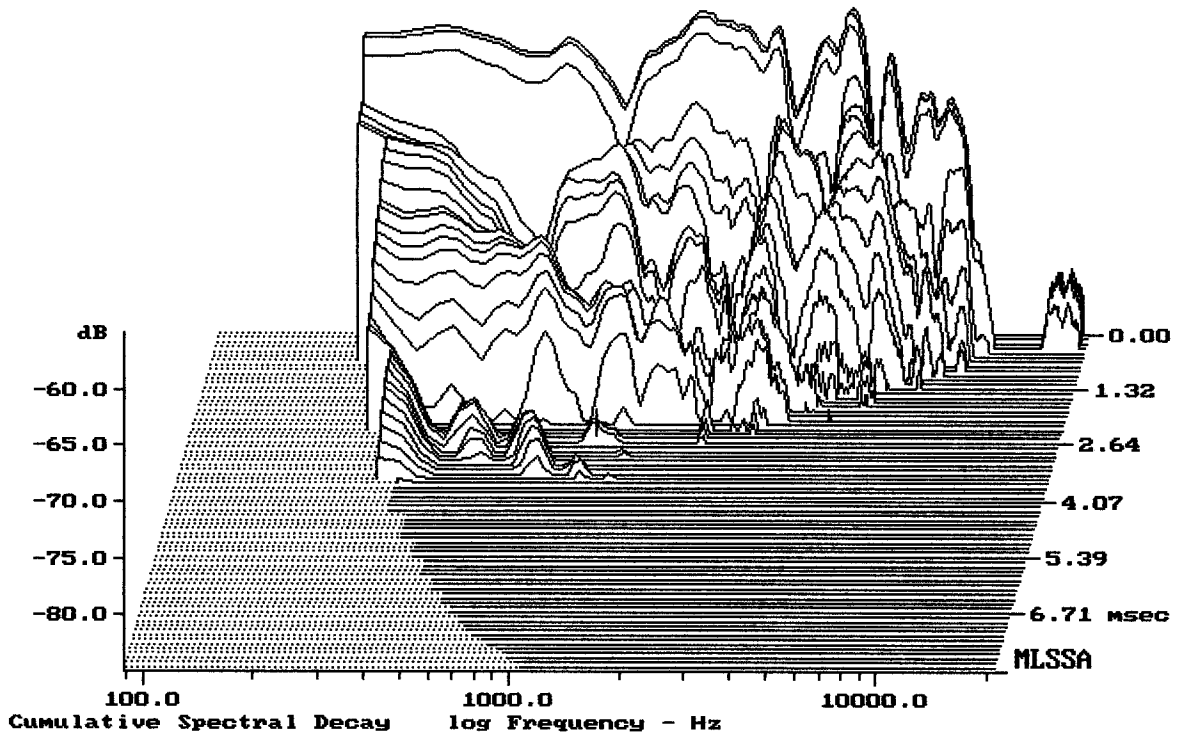

---

mean:  $-6.478e-005$ , rms: 0.001201, std: 0.0012, max: 0.003711, min: -0.001557

---

ALPINE SPX177R

MLSSA: Time Domain

---

Level (55:22006 Hz) = 84.57 dB SPL/watt (4 ohms, @1.00 meters) (0.33 oct)

---

ALPINE SPX177R

Level (55:22006 Hz) = 84.58 dB SPL/watt (4 ohms, @1.00 meters)

ALPINE SPX177R

MLSSA: Frequency Domain

-76.23 dB, 3107 Hz (70), 2.200 msec (21)

MLSSA: Frequency Domain

-79.12 dB, 4661 Hz (105), 2.860 msec (27)

Level (55:5205 Hz) = 84.28 dB SPL/watt (4 ohms, @1.00 meters)

ALPINE SPX-177R 6"

MLSSA: Frequency Domain

-83.15 dB, 1154 Hz (26), 2.640 msec (25)