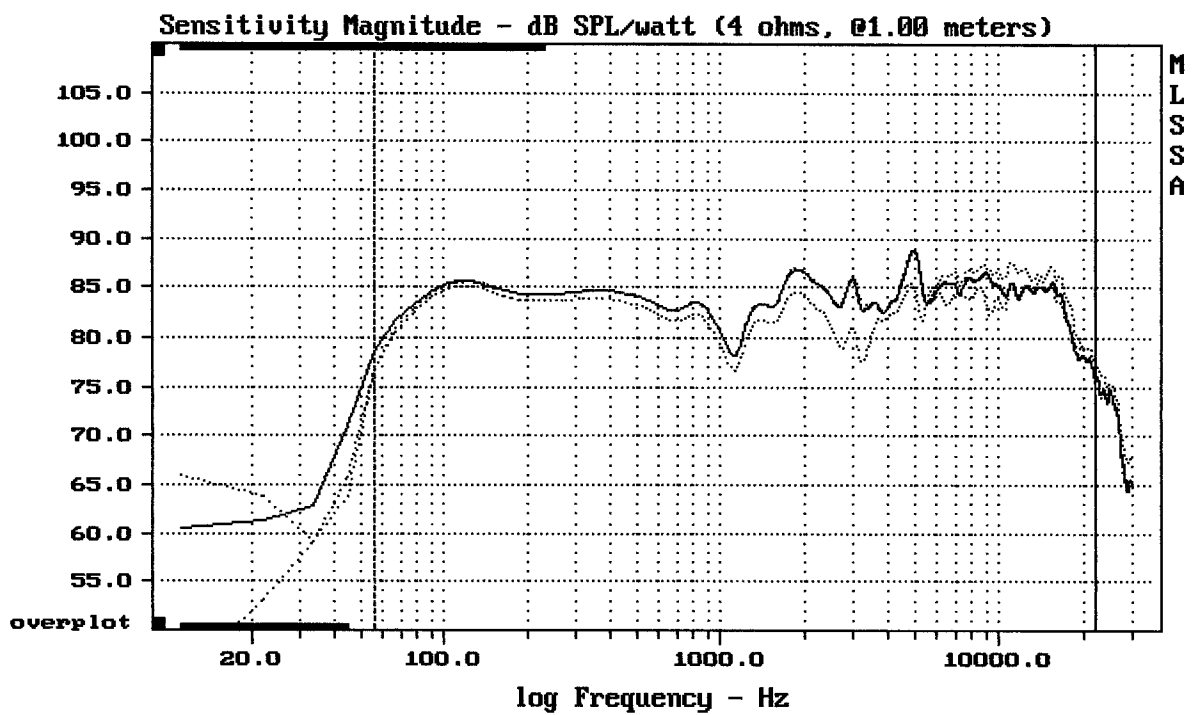

---

mean:  $-6.478e-005$ , rms: 0.001201, std: 0.0012, max: 0.003711, min: -0.001557

---

ALPINE SPX177R

MLSSA: Time Domain

---

Level (55:22006 Hz) = 84.57 dB SPL/watt (4 ohms, @1.00 meters) (0.33 oct)

---

ALPINE SPX177R

Level (55:22006 Hz) = 84.58 dB SPL/watt (4 ohms, @1.00 meters)

ALPINE SPX177R

MLSSA: Frequency Domain

-76.23 dB, 3107 Hz (70), 2.200 msec (21)

MLSSA: Frequency Domain

-79.12 dB, 4661 Hz (105), 2.860 msec (27)

Level (55:5205 Hz) = 84.28 dB SPL/watt (4 ohms, @1.00 meters)

ALPINE SPX-177R 6"

MLSSA: Frequency Domain

-83.15 dB, 1154 Hz (26), 2.640 msec (25)