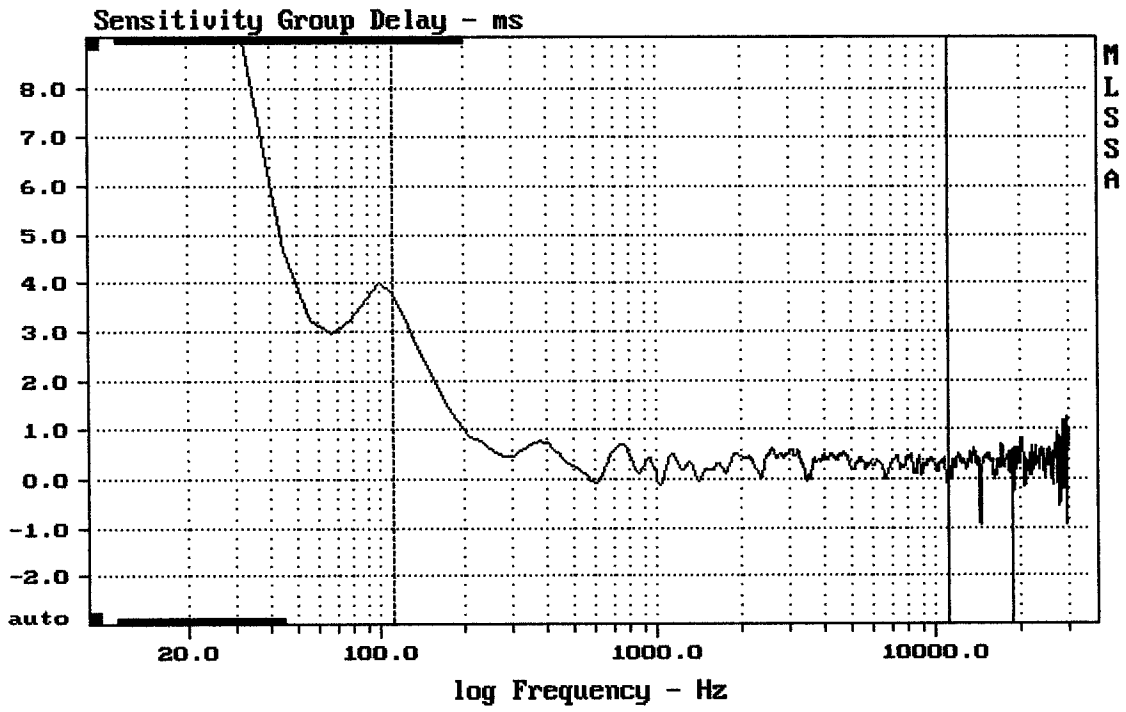

mean: 0.0001814, rms: 0.002129, std: 0.002121, max: 0.01112, min: -0.002811

TAURUS 122D

MLSSA: Time Domain

mean: -320.8, rms: 321.5, std: 20.98, max: -236.4, min: -364.9

TAURUS 122D

mean: 0.3409, rms: 0.4221, std: 0.2489, max: 3.793, min: -0.1252

TAURUS 122D

MLSSA: Frequency Domain

Overlay Compare: dev= +21/-9, std= 6.3, avg= -24

TAURUS 122D

Overlay Compare: dev= +4.3/-5.7, std= 2.1, avg= -2.4

TAURUS 122D

MLSSA: Frequency Domain

mean: 24.9, rms: 28.53, std: 13.92, max: 58.05, min: 6.861