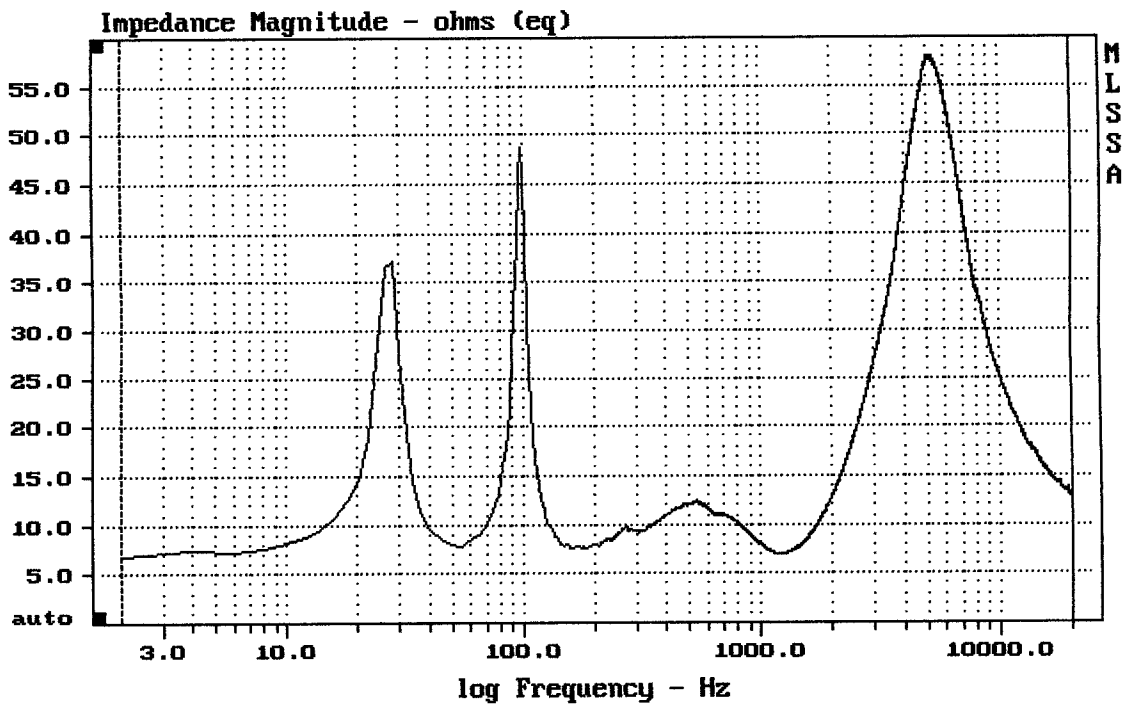

TAURUS 122D

MLSSA: Frequency Domain

Overlay Compare: dev= +21/-9, std= 6.3, avg= -24

TAURUS 122D

Overlay Compare: dev= +4.3/-5.7, std= 2.1, avg= -2.4

TAURUS 122D

MLSSA: Frequency Domain

mean: 24.9, rms: 28.53, std: 13.92, max: 58.05, min: 6.861