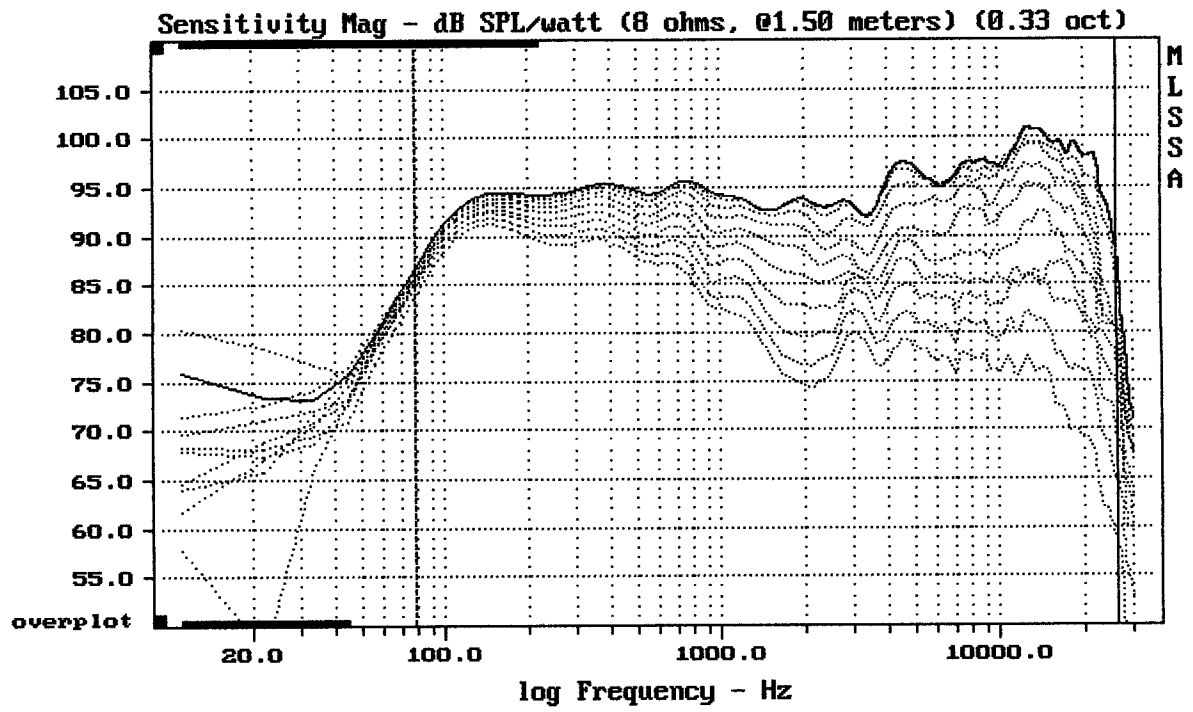

Reprobox DAN acoustic Taurus 122

Eshop link:

<http://eshop.prodance.cz/DetailPage.asp?DPG=94660>

Level (78:25002 Hz) = 95.83 dB SPL/watt (8 ohms, @1.50 meters)

TAURUS 122D

MLSSA: Frequency Domain

-74.28 dB, 710 Hz (16), 2.860 msec (27)

mean: 0.0001814, rms: 0.002129, std: 0.002121, max: 0.01112, min: -0.002811

TAURUS 122D

MLSSA: Time Domain

mean: -320.8, rms: 321.5, std: 20.98, max: -236.4, min: -364.9

TAURUS 122D

mean: 0.3409, rms: 0.4221, std: 0.2489, max: 3.793, min: -0.1252

TAURUS 122D

MLSSA: Frequency Domain

Overlay Compare: dev= +21/-9, std= 6.3, avg= -24

TAURUS 122D

Overlay Compare: dev= +4.3/-5.7, std= 2.1, avg= -2.4

TAURUS 122D

MLSSA: Frequency Domain

mean: 24.9, rms: 28.53, std: 13.92, max: 58.05, min: 6.861