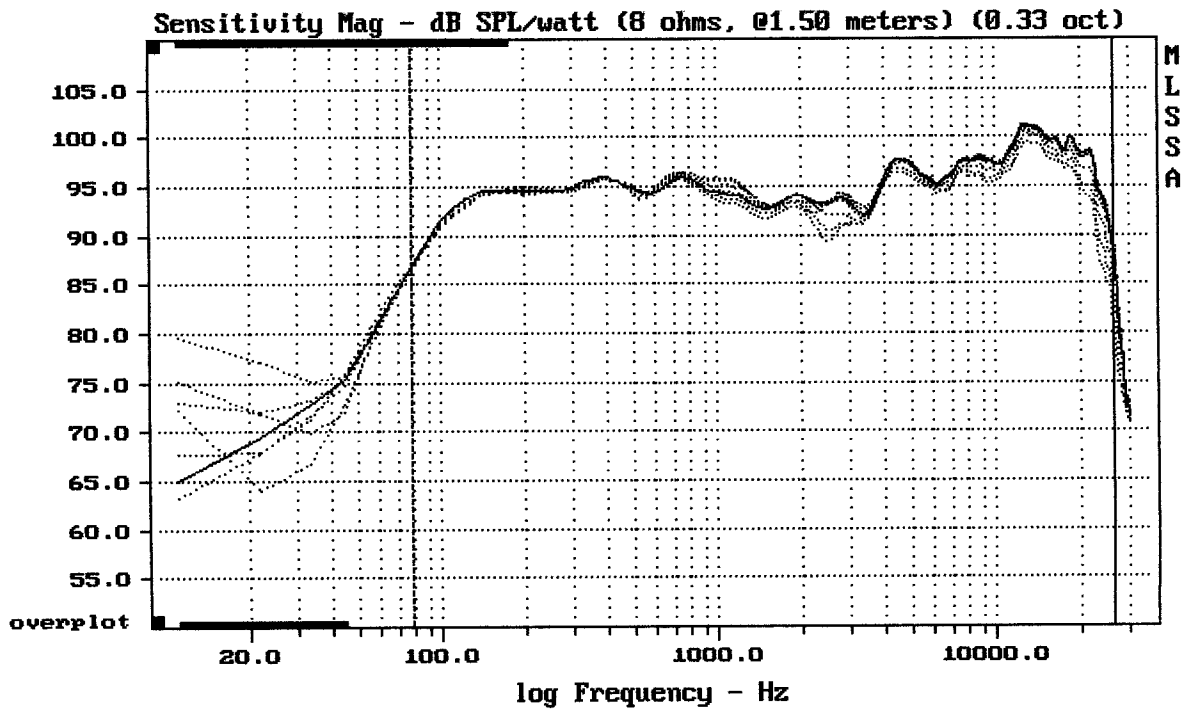

Reprobox DAN acoustic Taurus 122

Eshop link:

<http://eshop.prodance.cz/DetailPage.asp?DPG=94660>

Level (78:25002 Hz) = 95.83 dB SPL/watt (8 ohms, @1.50 meters)

TAURUS 122D

MLSSA: Frequency Domain

-74.28 dB, 710 Hz (16), 2.860 msec (27)

mean: 0.0001814, rms: 0.002129, std: 0.002121, max: 0.01112, min: -0.002811

TAURUS 122D

MLSSA: Time Domain

mean: -320.8, rms: 321.5, std: 20.98, max: -236.4, min: -364.9

TAURUS 122D

mean: 0.3409, rms: 0.4221, std: 0.2489, max: 3.793, min: -0.1252

TAURUS 122D

MLSSA: Frequency Domain

Overlay Compare: dev= +21/-9, std= 6.3, avg= -24

TAURUS 122D

Overlay Compare: dev= +4.3/-5.7, std= 2.1, avg= -2.4

TAURUS 122D

MLSSA: Frequency Domain

mean: 24.9, rms: 28.53, std: 13.92, max: 58.05, min: 6.861