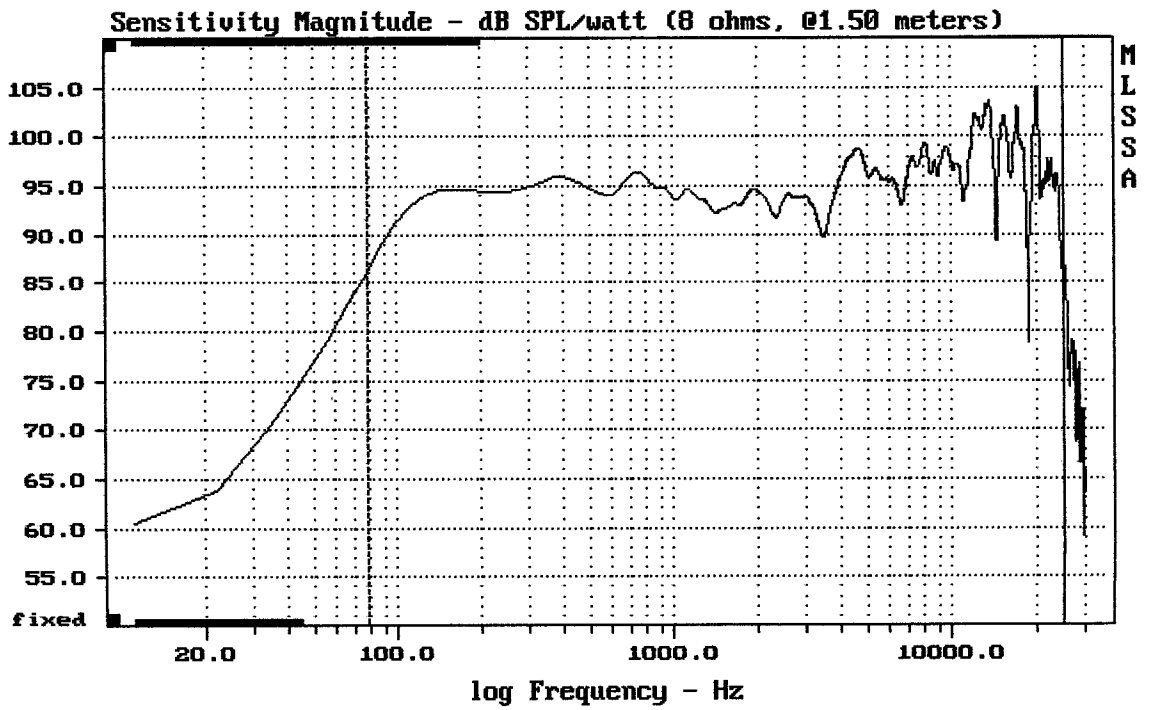

Reprobox DAN acoustic Taurus 122

Eshop link:

<http://eshop.prodance.cz/DetailPage.asp?DPG=94660>

Level (78:25002 Hz) = 95.83 dB SPL/watt (8 ohms, @1.50 meters)

TAURUS 122D

MLSSA: Frequency Domain

-74.28 dB, 710 Hz (16), 2.860 msec (27)

mean: 0.0001814, rms: 0.002129, std: 0.002121, max: 0.01112, min: -0.002811

TAURUS 122D

MLSSA: Time Domain

mean: -320.8, rms: 321.5, std: 20.98, max: -236.4, min: -364.9

TAURUS 122D

mean: 0.3409, rms: 0.4221, std: 0.2489, max: 3.793, min: -0.1252

TAURUS 122D

MLSSA: Frequency Domain

Overlay Compare: dev= +21/-9, std= 6.3, avg= -24

TAURUS 122D

Overlay Compare: dev= +4.3/-5.7, std= 2.1, avg= -2.4

TAURUS 122D

MLSSA: Frequency Domain

mean: 24.9, rms: 28.53, std: 13.92, max: 58.05, min: 6.861