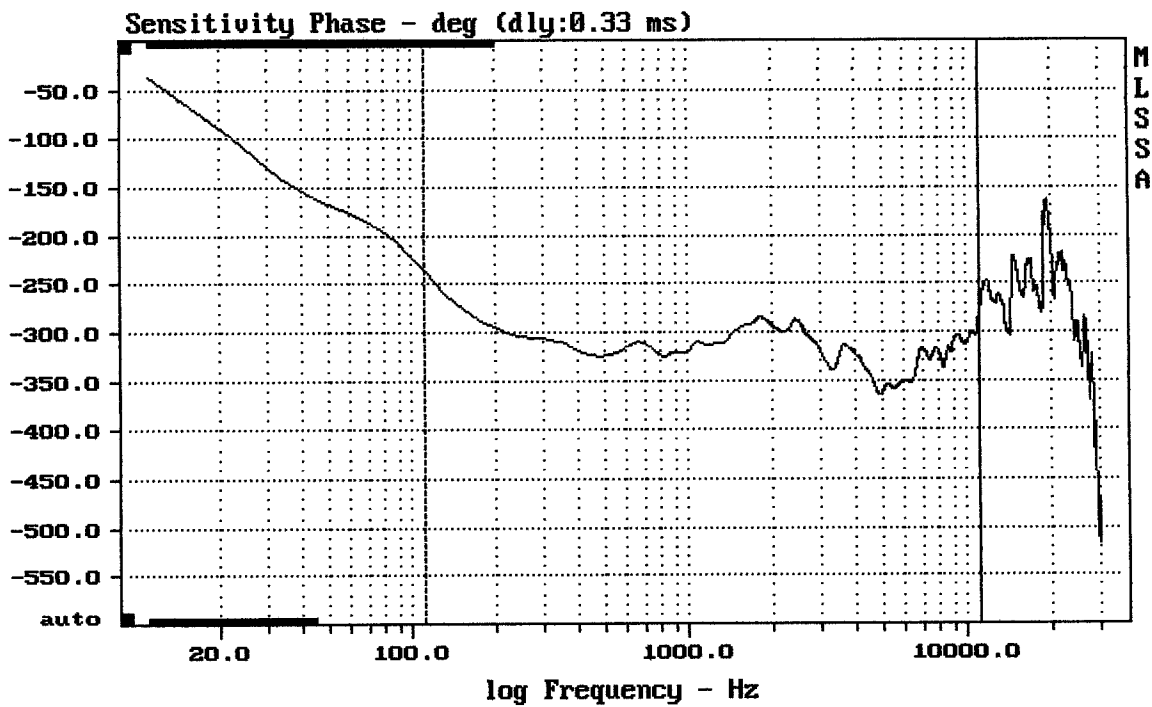

Reprobox DAN acoustic Taurus 122

Eshop link:

<http://eshop.prodance.cz/DetailPage.asp?DPG=94660>

Level (78:25002 Hz) = 95.83 dB SPL/watt (8 ohms, @1.50 meters)

TAURUS 122D

MLSSA: Frequency Domain

-74.28 dB, 710 Hz (16), 2.860 msec (27)

mean: 0.0001814, rms: 0.002129, std: 0.002121, max: 0.01112, min: -0.002811

TAURUS 122D

MLSSA: Time Domain

mean: -320.8, rms: 321.5, std: 20.98, max: -236.4, min: -364.9

TAURUS 122D

mean: 0.3409, rms: 0.4221, std: 0.2489, max: 3.793, min: -0.1252

TAURUS 122D

MLSSA: Frequency Domain

Overlay Compare: dev= +21/-9, std= 6.3, avg= -24

TAURUS 122D

Overlay Compare: dev= +4.3/-5.7, std= 2.1, avg= -2.4

TAURUS 122D

MLSSA: Frequency Domain

mean: 24.9, rms: 28.53, std: 13.92, max: 58.05, min: 6.861