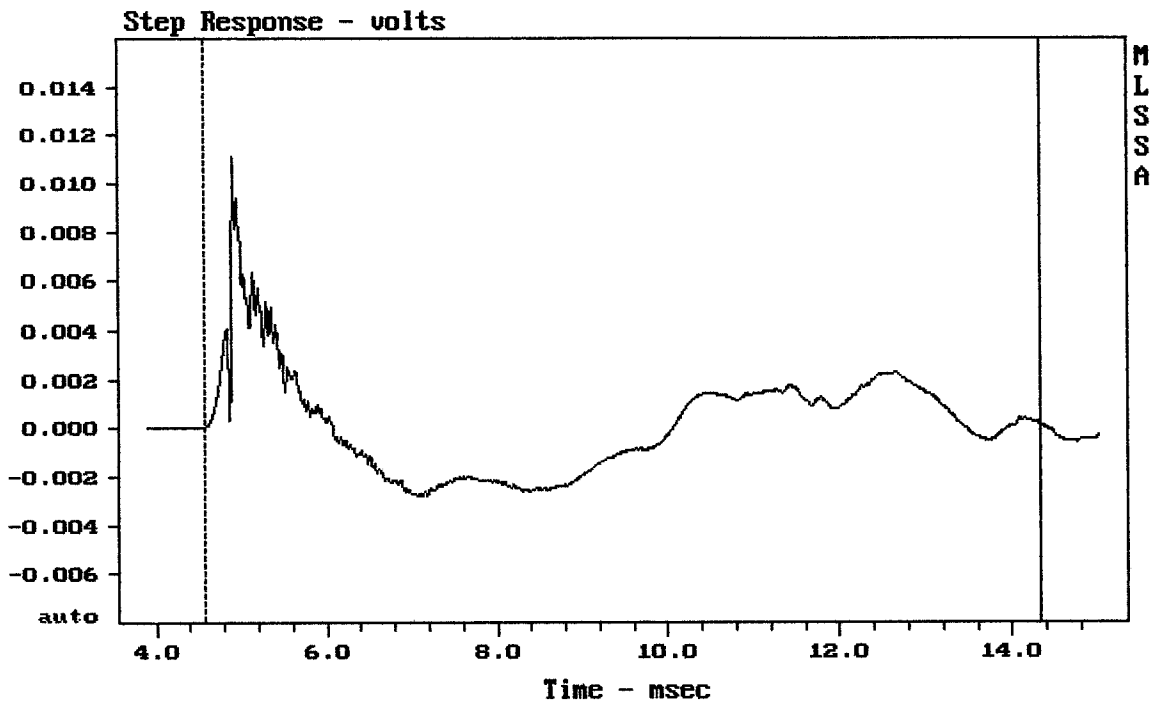

Reprobox DAN acoustic Taurus 122

Eshop link:

<http://eshop.prodance.cz/DetailPage.asp?DPG=94660>

Level (78:25002 Hz) = 95.83 dB SPL/watt (8 ohms, @1.50 meters)

TAURUS 122D

MLSSA: Frequency Domain

-74.28 dB, 710 Hz (16), 2.860 msec (27)

mean: 0.0001814, rms: 0.002129, std: 0.002121, max: 0.01112, min: -0.002811

TAURUS 122D

MLSSA: Time Domain

mean: -320.8, rms: 321.5, std: 20.98, max: -236.4, min: -364.9

TAURUS 122D

mean: 0.3409, rms: 0.4221, std: 0.2489, max: 3.793, min: -0.1252