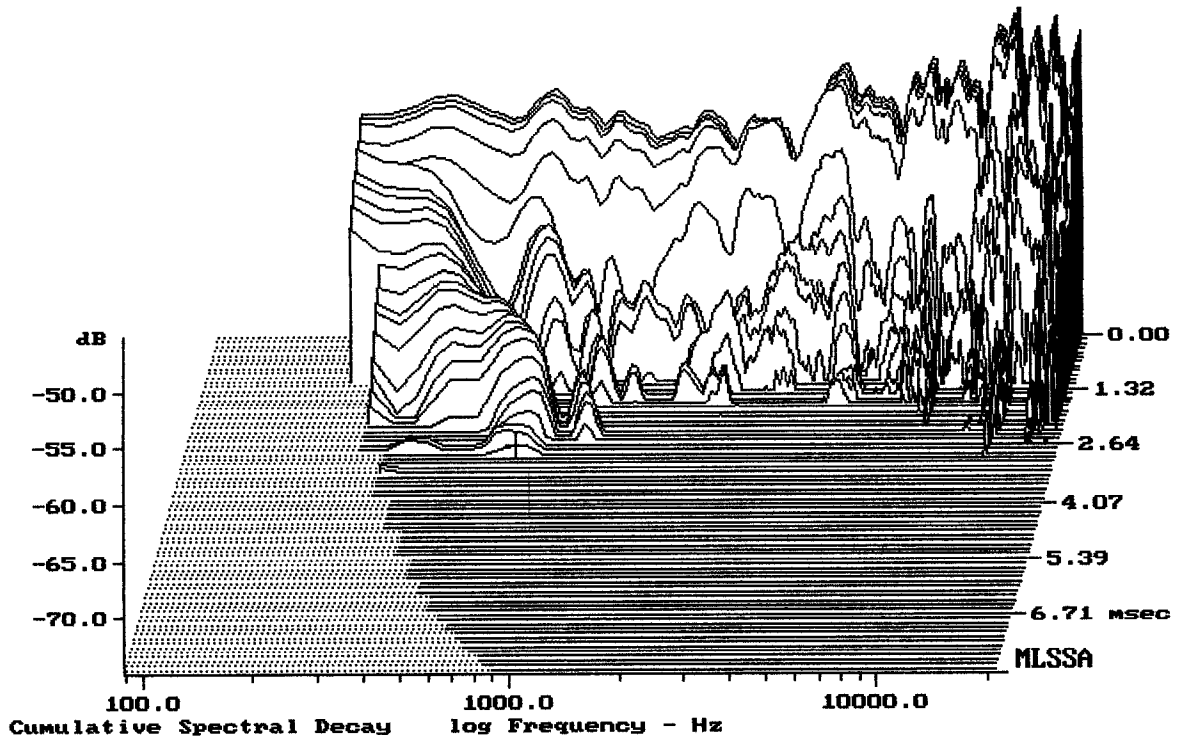

Reprobox DAN acoustic Taurus 122

Eshop link:

<http://eshop.prodance.cz/DetailPage.asp?DPG=94660>

Level (78:25002 Hz) = 95.83 dB SPL/watt (8 ohms, @1.50 meters)

TAURUS 122D

MLSSA: Frequency Domain

-74.28 dB, 710 Hz (16), 2.860 msec (27)

mean: 0.0001814, rms: 0.002129, std: 0.002121, max: 0.01112, min: -0.002811

TAURUS 122D

MLSSA: Time Domain

mean: -320.8, rms: 321.5, std: 20.98, max: -236.4, min: -364.9

TAURUS 122D

mean: 0.3409, rms: 0.4221, std: 0.2489, max: 3.793, min: -0.1252

TAURUS 122D

MLSSA: Frequency Domain

Overlay Compare: dev= +21/-9, std= 6.3, avg= -24

TAURUS 122D

Overlay Compare: dev= +4.3/-5.7, std= 2.1, avg= -2.4

TAURUS 122D

MLSSA: Frequency Domain

mean: 24.9, rms: 28.53, std: 13.92, max: 58.05, min: 6.861

TAURUS 122D