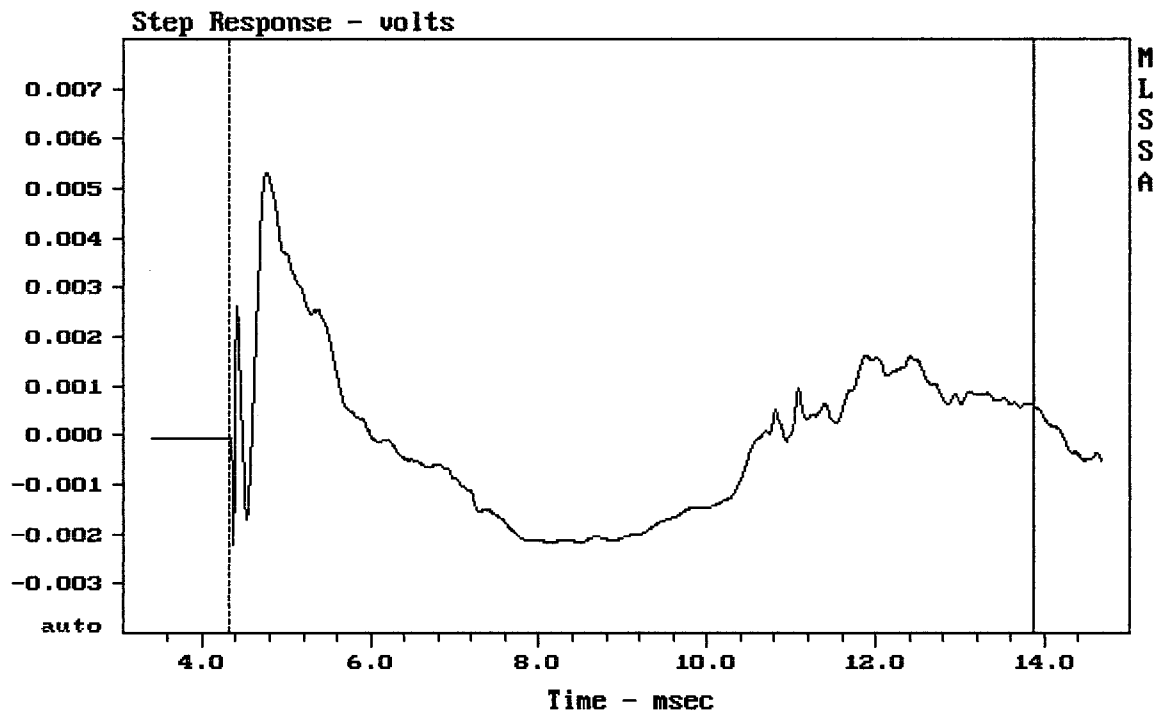

---

mean: -6.886e-005, rms: 0.001655, std: 0.001654, max: 0.005321, min: -0.002219