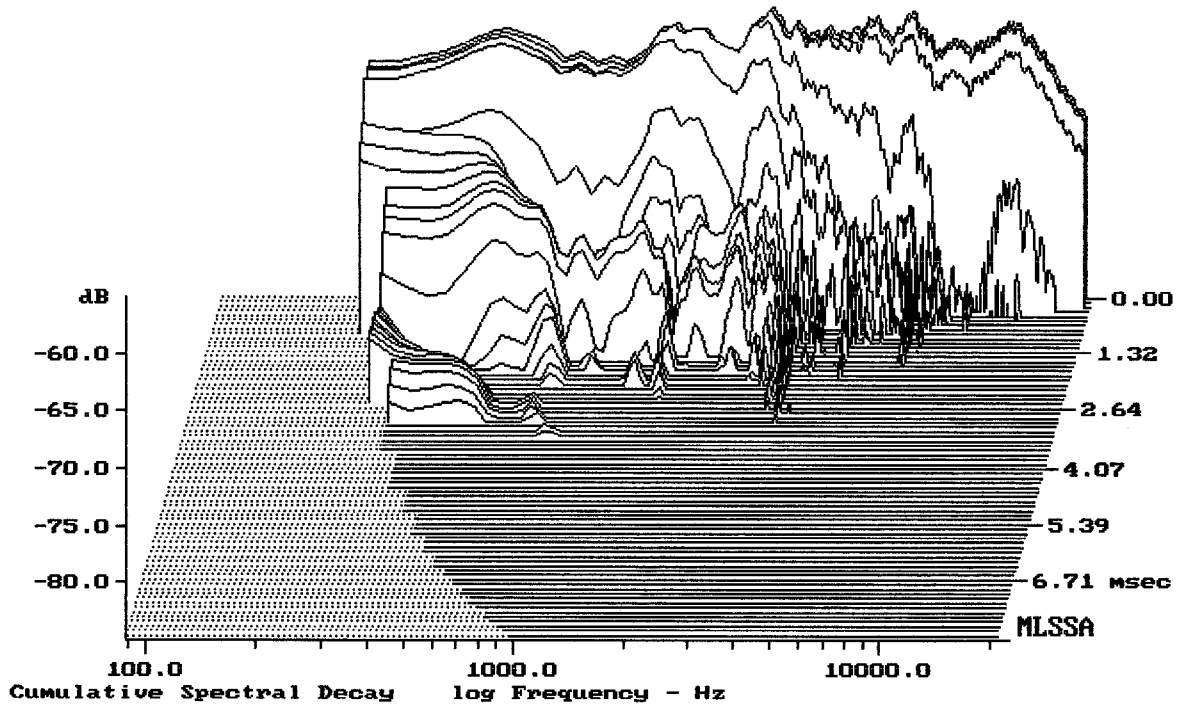

-84.52 dB, 3507 Hz (79), 2.640 msec (25)

DTTO

Level (67:23005 Hz) = 86.51 dB SPL/watt (8 ohms, @1.50 meters) (0.33 oct)

MACKIE MR8

---

mean: -514, rms: 518.5, std: 68.01, max: -270, min: -596.3

---

MACKIE MR8