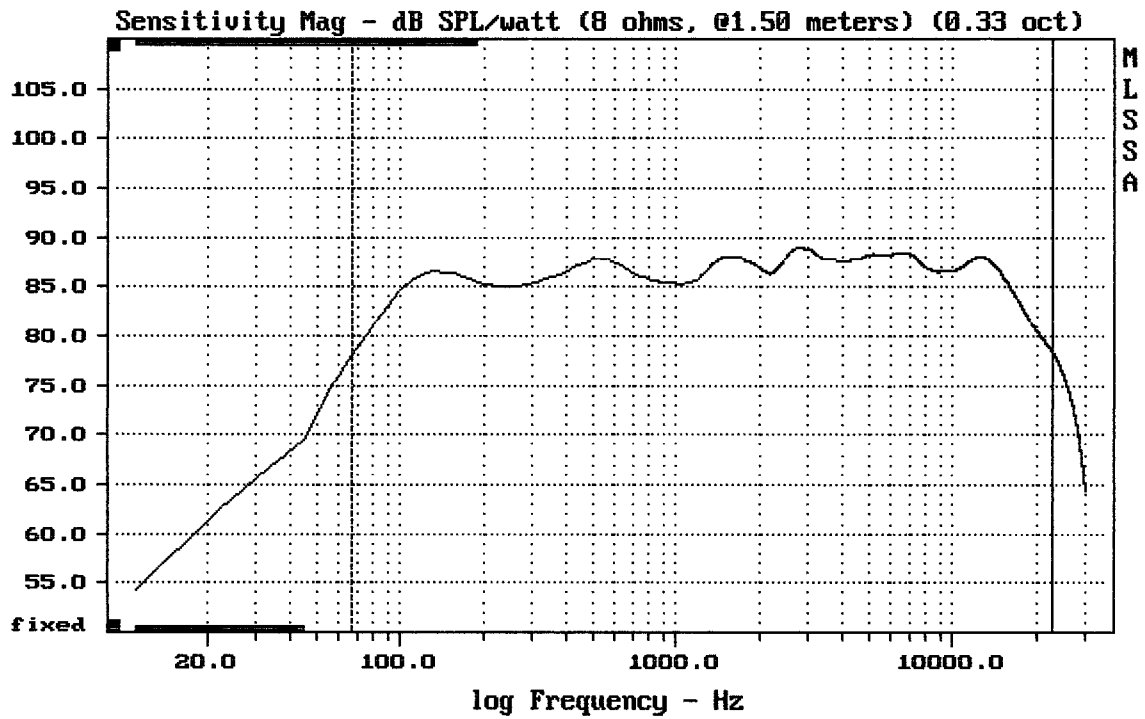

---

mean: 85.89, rms: 86.28, std: 2.34, max: 89.92, min: 77.90

---

MACKIE MR8

MLSSA: Frequency Domain

---

mean: -6.886e-005, rms: 0.001655, std: 0.001654, max: 0.005321, min: -0.002219

---

-84.52 dB, 3507 Hz (79), 2.640 msec (25)

DTTO

Level (67:23005 Hz) = 86.51 dB SPL/watt (8 ohms, @1.50 meters) (0.33 oct)

MACKIE MR8

---

mean: -514, rms: 518.5, std: 68.01, max: -270, min: -596.3

---

MACKIE MR8

MLSSA: Frequency Domain

---

Overlay Compare: dev= +19/-9.1, std= 7.1, avg= -19

---

MACKIE MR8

mean: 85.91, rms: 86.28, std: 2.24, max: 90.35, min: 78.16

MACKIE MR8

MLSSA: Frequency Domain