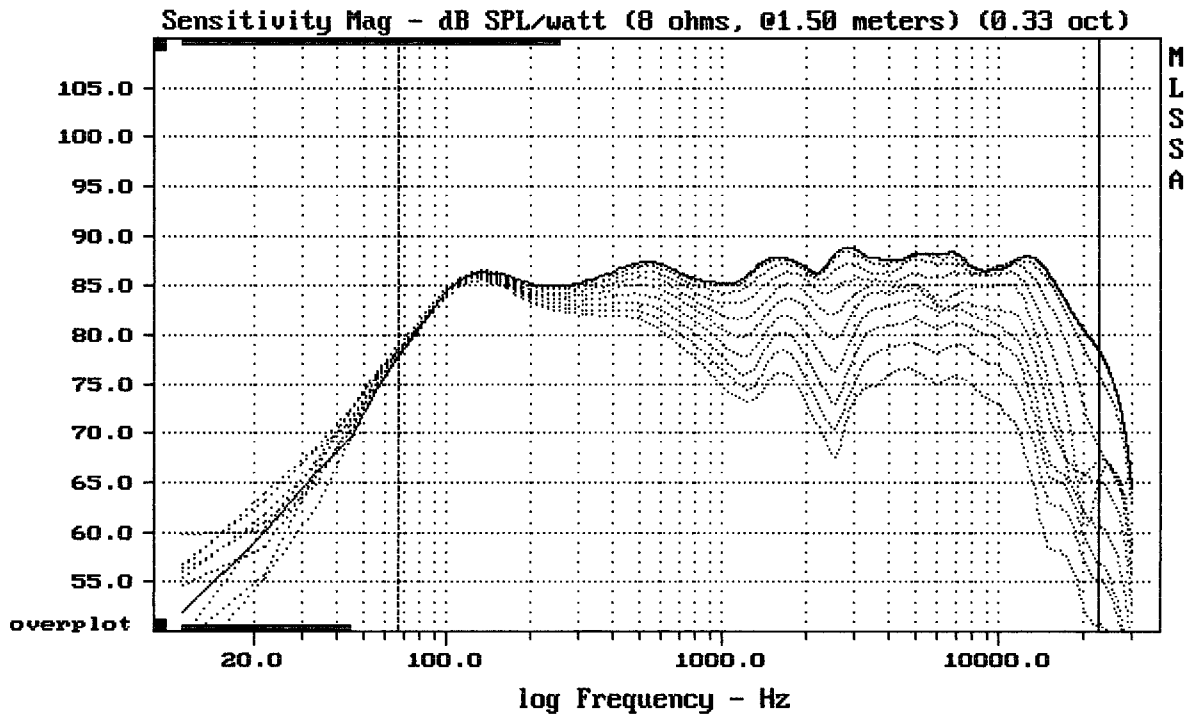

-84.52 dB, 3507 Hz (79), 2.640 msec (25)

DTTO

Level (67:23005 Hz) = 86.51 dB SPL/watt (8 ohms, @1.50 meters) (0.33 oct)

MACKIE MR8

---

mean: -514, rms: 518.5, std: 68.01, max: -270, min: -596.3

---

MACKIE MR8

MLSSA: Frequency Domain

---

Overlay Compare: dev= +19/-9.1, std= 7.1, avg= -19

---

MACKIE MR8

mean: 85.91, rms: 86.28, std: 2.24, max: 90.35, min: 78.16

MACKIE MR8

MLSSA: Frequency Domain