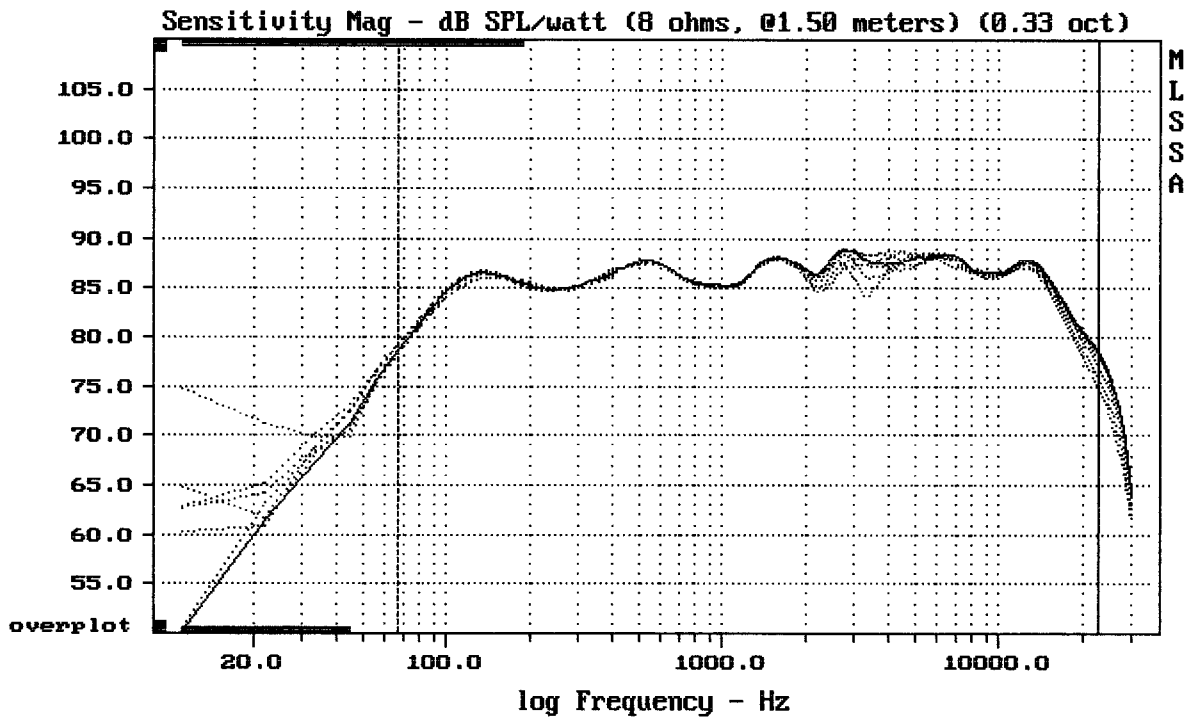

MLSSA: Frequency Domain

---

Overlay Compare: dev= +19/-9.1, std= 7.1, avg= -19

---

MACKIE MR8

mean: 85.91, rms: 86.28, std: 2.24, max: 90.35, min: 78.16

MACKIE MR8

MLSSA: Frequency Domain

mean: 85.03, rms: 85.54, std: 2.62, max: 88.46, min: 74.79

MACKIE MR8