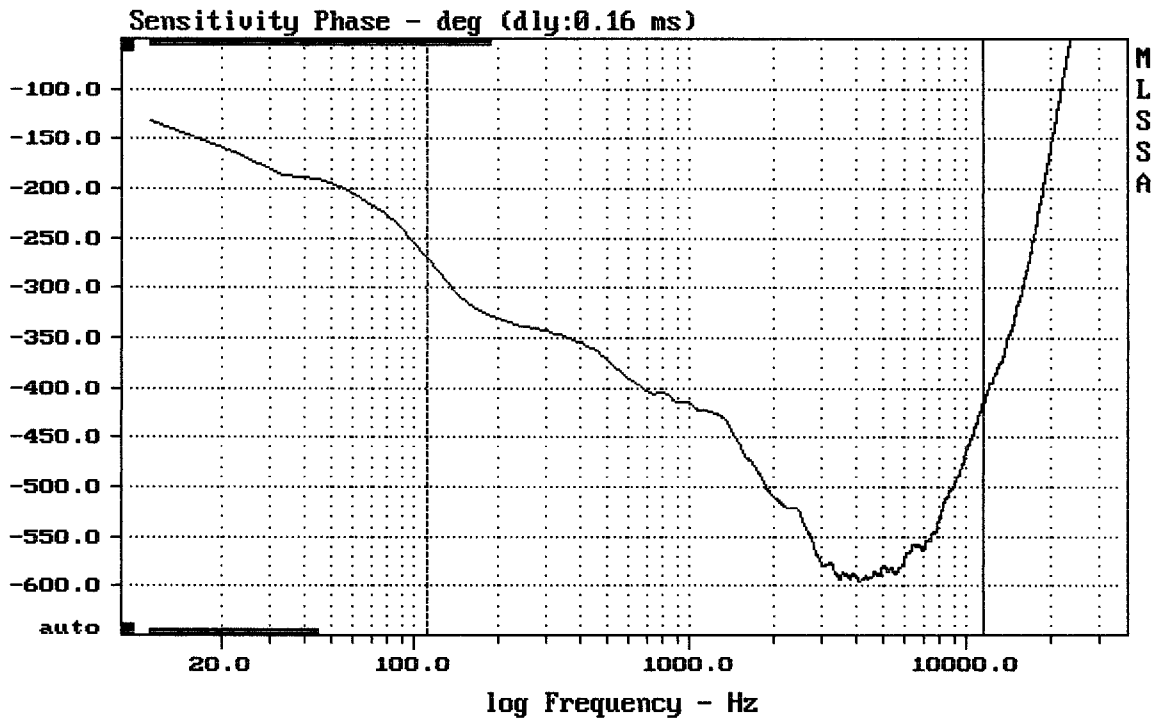

---

mean: 85.89, rms: 86.28, std: 2.34, max: 89.92, min: 77.90

---

MACKIE MR8

MLSSA: Frequency Domain

---

mean: -6.886e-005, rms: 0.001655, std: 0.001654, max: 0.005321, min: -0.002219

---

-84.52 dB, 3507 Hz (79), 2.640 msec (25)

DTTO

Level (67:23005 Hz) = 86.51 dB SPL/watt (8 ohms, @1.50 meters) (0.33 oct)

MACKIE MR8

---

mean: -514, rms: 518.5, std: 68.01, max: -270, min: -596.3

---

MACKIE MR8