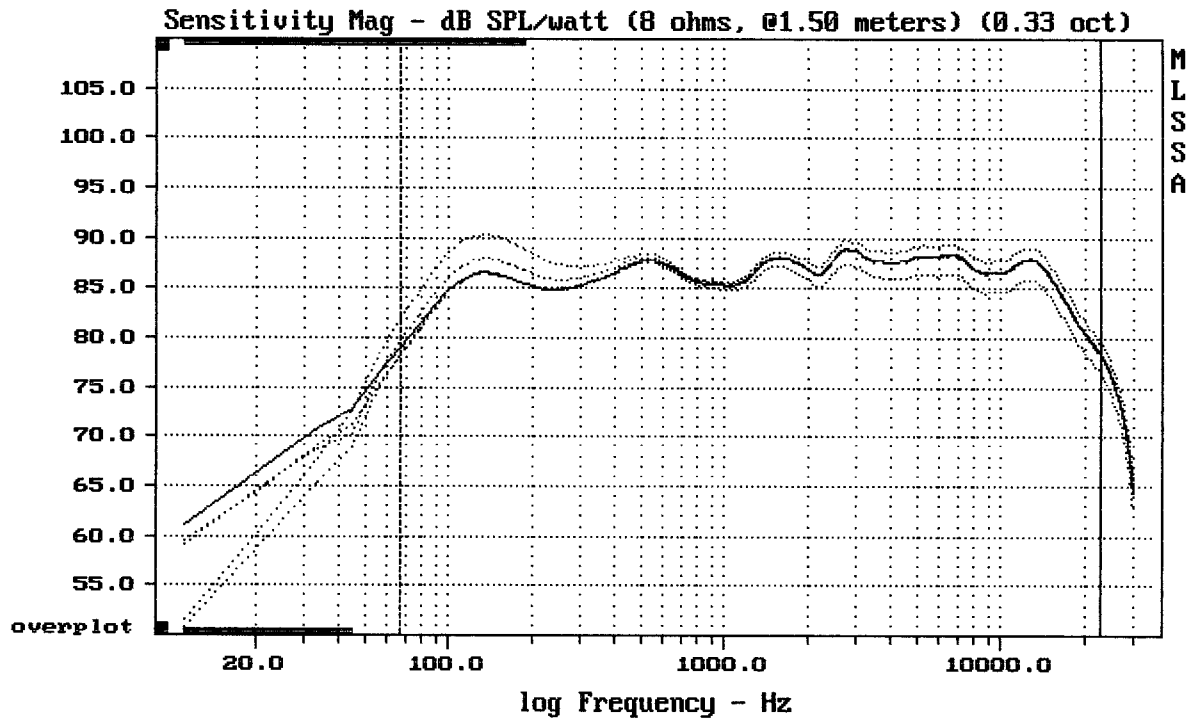

MLSSA: Frequency Domain

---

Overlay Compare: dev= +19/-9.1, std= 7.1, avg= -19

---

MACKIE MR8

mean: 85.91, rms: 86.28, std: 2.24, max: 90.35, min: 78.16

MACKIE MR8

MLSSA: Frequency Domain

mean: 85.03, rms: 85.54, std: 2.62, max: 88.46, min: 74.79

MACKIE MR8