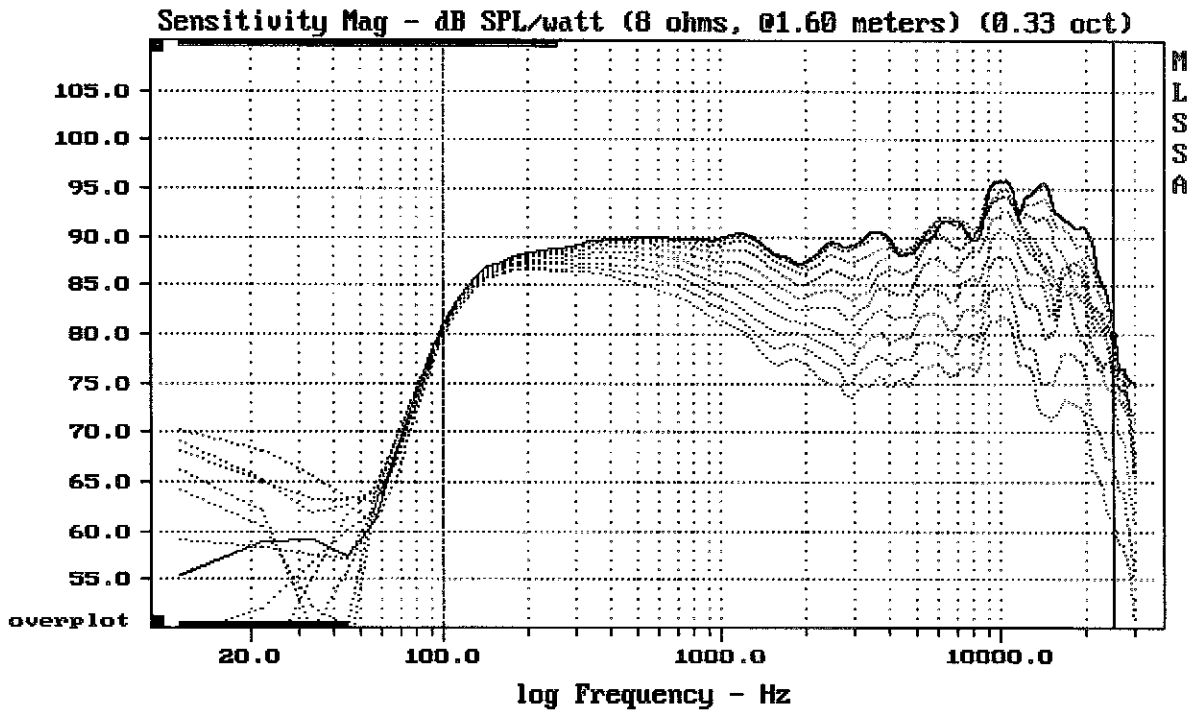

Level (100:23504 Hz) = 90.64 dB SPL/watt (8 ohms, @1.60 meters)

EAW SMS2124

MLSSA: Frequency Domain

-78.66 dB, 1953 Hz (44), 2.420 msec (23)

mean: 2.821e-005, rms: 0.0005076, std: 0.0005068, max: 0.001751, min: -0.001591

EAW SMS2124

MLSSA: Time Domain

mean: -400.9, rms: 402.1, std: 31.85, max: -163.1, min: -454

EAW SMS2124

EAW SMS2124

MLSSA: Frequency Domain

EAW SMS2124

Overlay Compare: dev= +19/-7, std= 4.4, avg= -20

EAW SMS2124

MLSSA: Frequency Domain

Overlay Compare: dev= +18/-6.9, std= 4.4, avg= -19

EAW SMS2124

---

Level (100:25002 Hz) = 90.02 dB SPL/watt (8 ohms, 01.60 meters) (0.33 oct)

---

EAW SMS2124