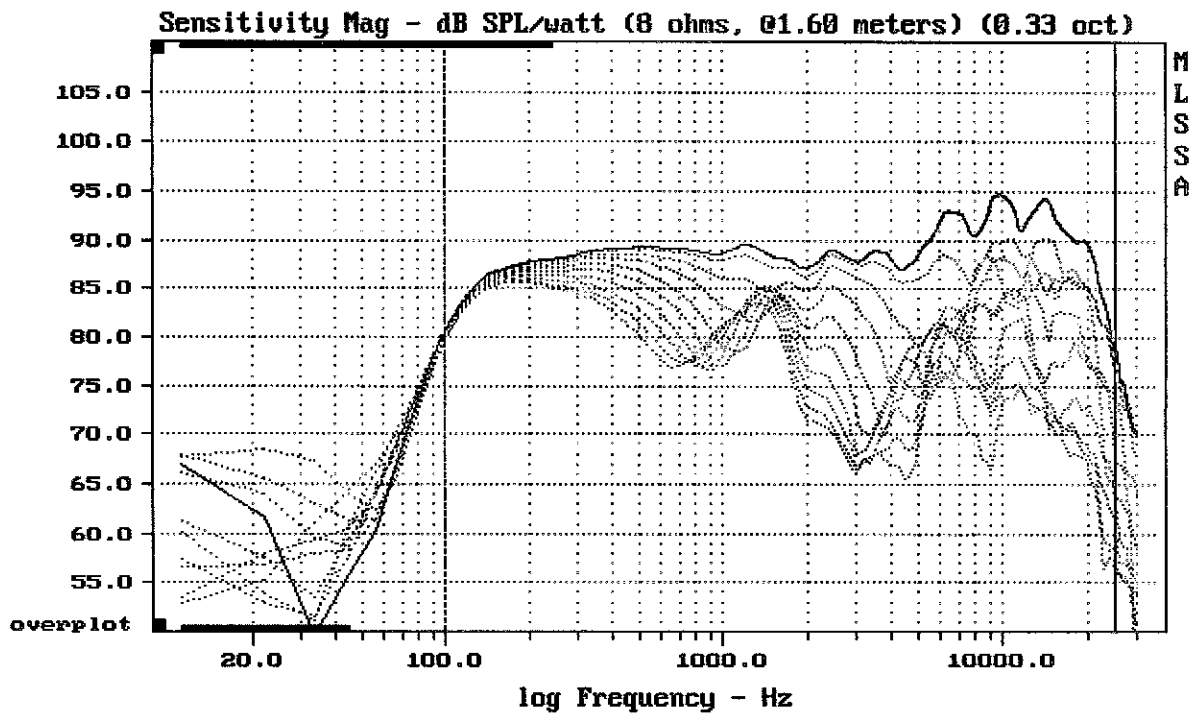

Level (100:23504 Hz) = 90.64 dB SPL/watt (8 ohms, @1.60 meters)

EAW SMS2124

MLSSA: Frequency Domain

-78.66 dB, 1953 Hz (44), 2.420 msec (23)

mean: 2.821e-005, rms: 0.0005076, std: 0.0005068, max: 0.001751, min: -0.001591

EAW SMS2124

MLSSA: Time Domain

mean: -400.9, rms: 402.1, std: 31.85, max: -163.1, min: -454

EAW SMS2124

EAW SMS2124

MLSSA: Frequency Domain

EAW SMS2124

Overlay Compare: dev= +19/-7, std= 4.4, avg= -20

EAW SMS2124

MLSSA: Frequency Domain

Overlay Compare: dev= +18/-6.9, std= 4.4, avg= -19

EAW SMS2124

---

Level (100:25002 Hz) = 90.02 dB SPL/watt (8 ohms, 01.60 meters) (0.33 oct)

---

EAW SMS2124