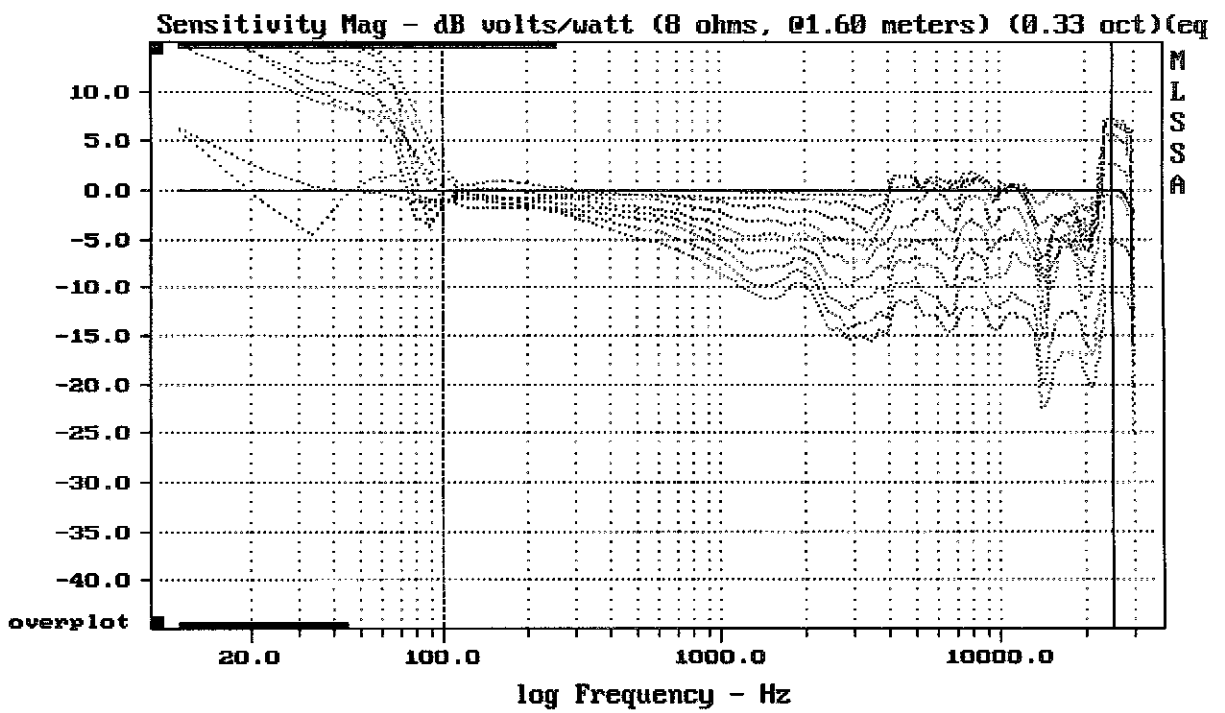

Level (100:23504 Hz) = 90.64 dB SPL/watt (8 ohms, @1.60 meters)

EAW SMS2124

MLSSA: Frequency Domain

-78.66 dB, 1953 Hz (44), 2.420 msec (23)

mean: 2.821e-005, rms: 0.0005076, std: 0.0005068, max: 0.001751, min: -0.001591

EAW SMS2124

MLSSA: Time Domain

mean: -400.9, rms: 402.1, std: 31.85, max: -163.1, min: -454

EAW SMS2124

EAW SMS2124

MLSSA: Frequency Domain

EAW SMS2124

Overlay Compare: dev= +19/-7, std= 4.4, avg= -20

EAW SMS2124

MLSSA: Frequency Domain

Overlay Compare: dev= +18/-6.9, std= 4.4, avg= -19

EAW SMS2124

---

Level (100:25002 Hz) = 90.02 dB SPL/watt (8 ohms, 01.60 meters) (0.33 oct)

---

EAW SMS2124