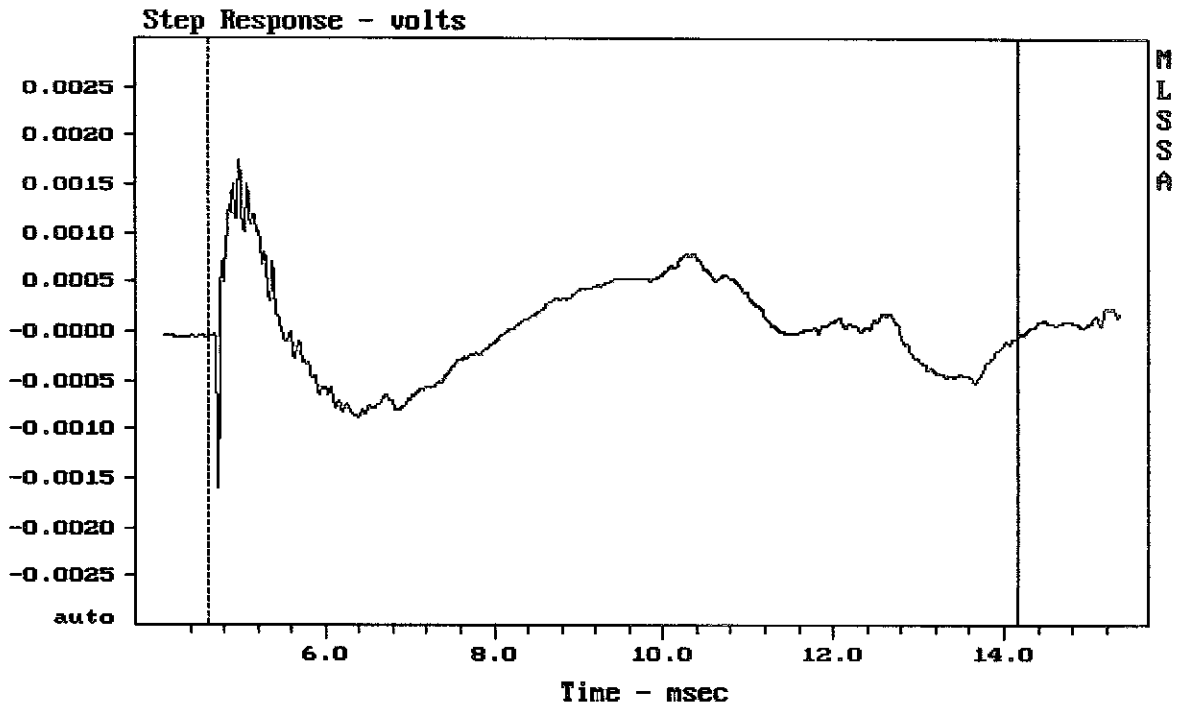

Level (100:23504 Hz) = 90.64 dB SPL/watt (8 ohms, @1.60 meters)

EAW SMS2124

MLSSA: Frequency Domain

-78.66 dB, 1953 Hz (44), 2.420 msec (23)

mean: 2.821e-005, rms: 0.0005076, std: 0.0005068, max: 0.001751, min: -0.001591

EAW SMS2124

MLSSA: Time Domain

mean: -400.9, rms: 402.1, std: 31.85, max: -163.1, min: -454

EAW SMS2124

EAW SMS2124

MLSSA: Frequency Domain

EAW SMS2124

Overlay Compare: dev= +19/-7, std= 4.4, avg= -20