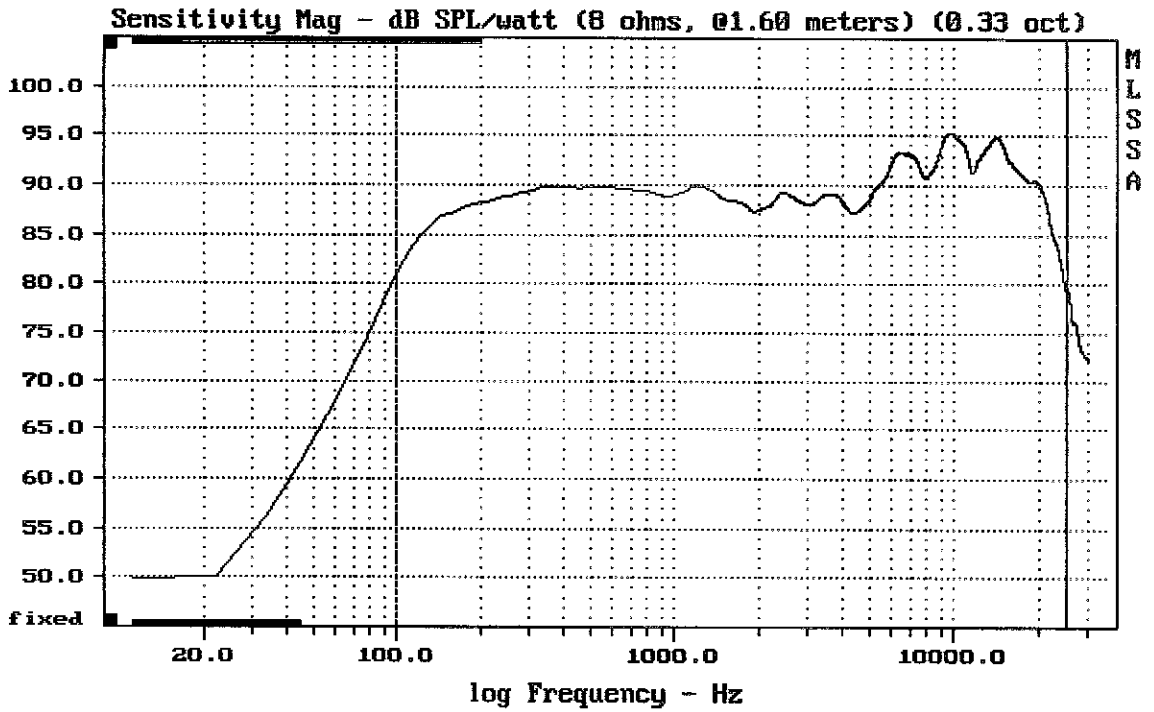

Level (100:23504 Hz) = 90.64 dB SPL/watt (8 ohms, @1.60 meters)

EAW SMS2124

MLSSA: Frequency Domain

-78.66 dB, 1953 Hz (44), 2.420 msec (23)

mean: 2.821e-005, rms: 0.0005076, std: 0.0005068, max: 0.001751, min: -0.001591

EAW SMS2124

MLSSA: Time Domain

mean: -400.9, rms: 402.1, std: 31.85, max: -163.1, min: -454

EAW SMS2124

EAW SMS2124

MLSSA: Frequency Domain

EAW SMS2124

Overlay Compare: dev= +19/-7, std= 4.4, avg= -20

EAW SMS2124

MLSSA: Frequency Domain

Overlay Compare: dev= +18/-6.9, std= 4.4, avg= -19

EAW SMS2124

---

Level (100:25002 Hz) = 90.02 dB SPL/watt (8 ohms, 01.60 meters) (0.33 oct)

---

EAW SMS2124