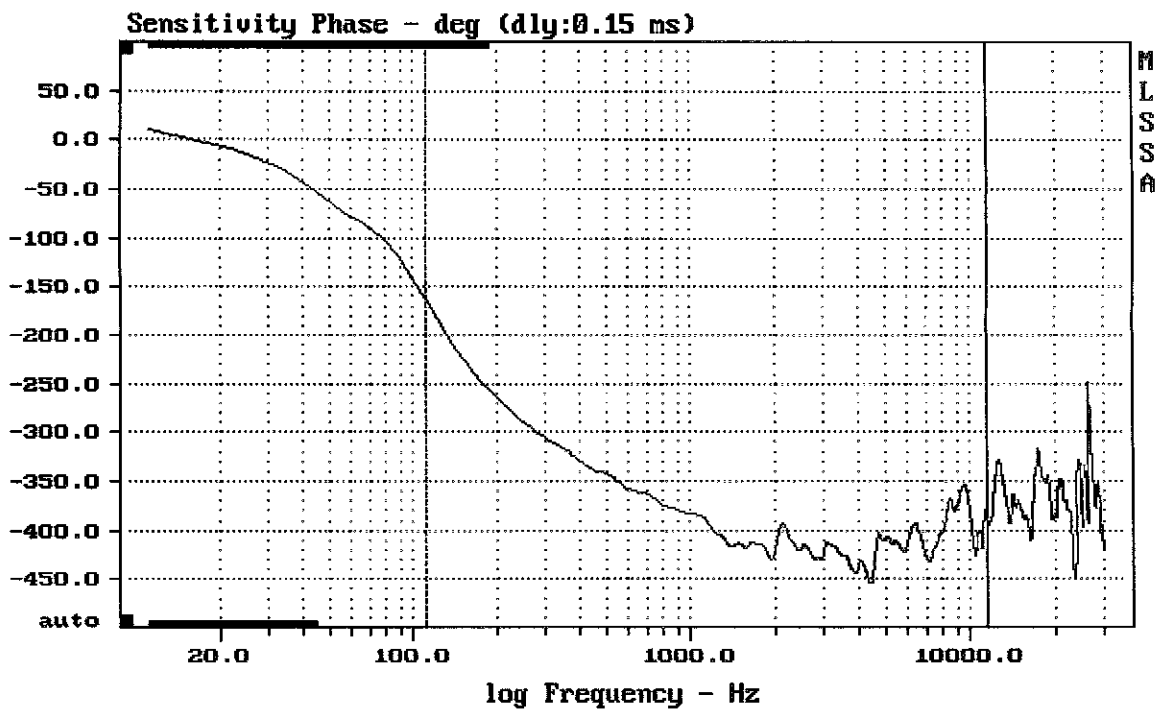

Level (100:23504 Hz) = 90.64 dB SPL/watt (8 ohms, @1.60 meters)

EAW SMS2124

MLSSA: Frequency Domain

-78.66 dB, 1953 Hz (44), 2.420 msec (23)

mean: 2.821e-005, rms: 0.0005076, std: 0.0005068, max: 0.001751, min: -0.001591

EAW SMS2124

MLSSA: Time Domain

mean: -400.9, rms: 402.1, std: 31.85, max: -163.1, min: -454

EAW SMS2124

EAW SMS2124

MLSSA: Frequency Domain

EAW SMS2124

Overlay Compare: dev= +19/-7, std= 4.4, avg= -20

EAW SMS2124

MLSSA: Frequency Domain

Overlay Compare: dev= +18/-6.9, std= 4.4, avg= -19

EAW SMS2124

---

Level (100:25002 Hz) = 90.02 dB SPL/watt (8 ohms, 01.60 meters) (0.33 oct)

---

EAW SMS2124