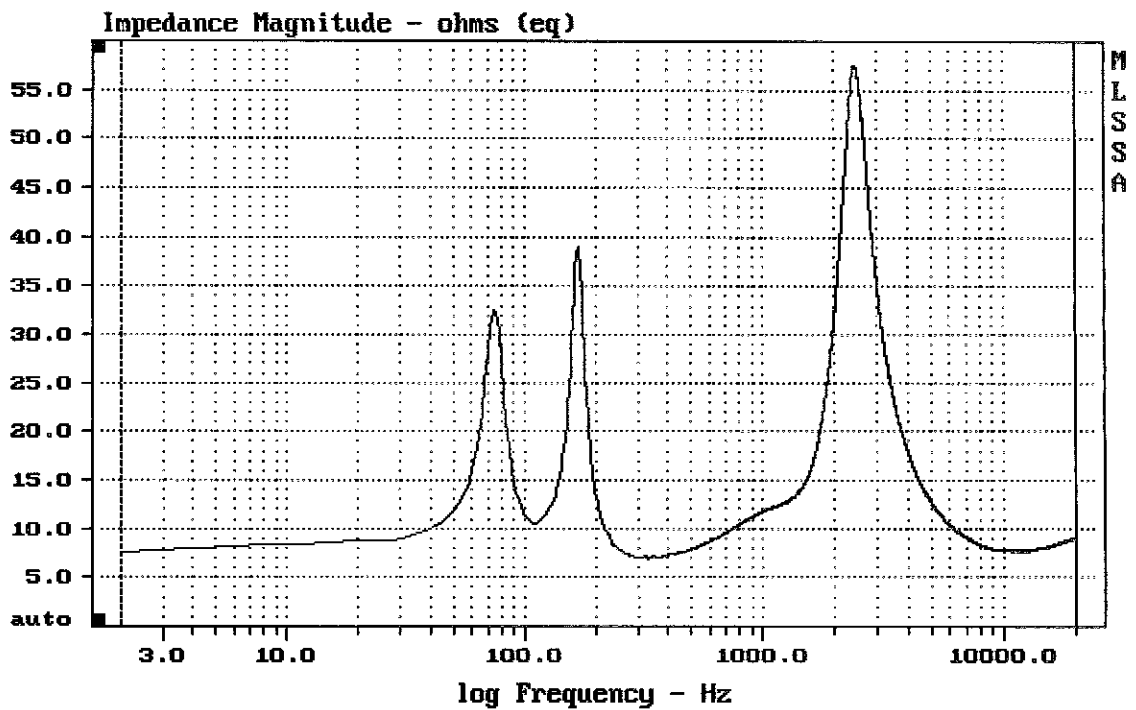

---

mean: 12.08, rms: 15.26, std: 9.329, max: 57.56, min: 6.906

EAW SMS2124