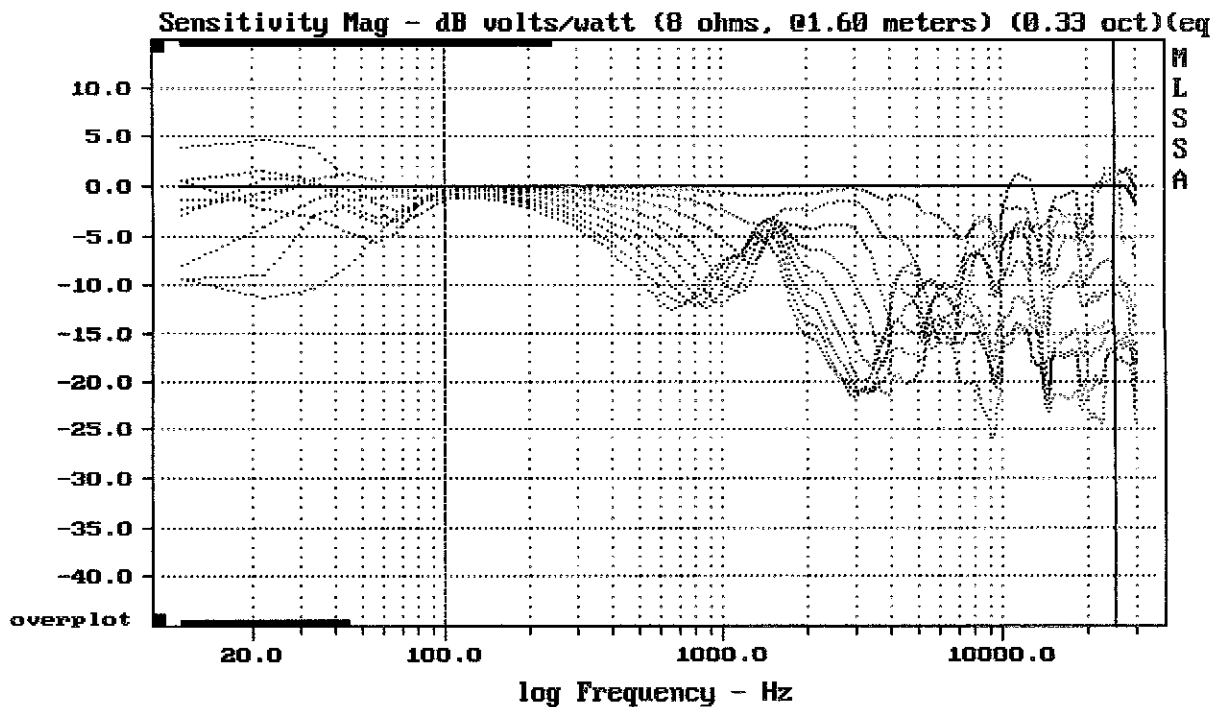

Level (100:23504 Hz) = 90.64 dB SPL/watt (8 ohms, @1.60 meters)

EAW SMS2124

MLSSA: Frequency Domain

-78.66 dB, 1953 Hz (44), 2.420 msec (23)

mean: 2.821e-005, rms: 0.0005076, std: 0.0005068, max: 0.001751, min: -0.001591

EAW SMS2124

MLSSA: Time Domain

mean: -400.9, rms: 402.1, std: 31.85, max: -163.1, min: -454

EAW SMS2124

EAW SMS2124

MLSSA: Frequency Domain

EAW SMS2124

Overlay Compare: dev= +19/-7, std= 4.4, avg= -20

EAW SMS2124

MLSSA: Frequency Domain

Overlay Compare: dev= +18/-6.9, std= 4.4, avg= -19

EAW SMS2124

---

Level (100:25002 Hz) = 90.02 dB SPL/watt (8 ohms, 01.60 meters) (0.33 oct)

---

EAW SMS2124