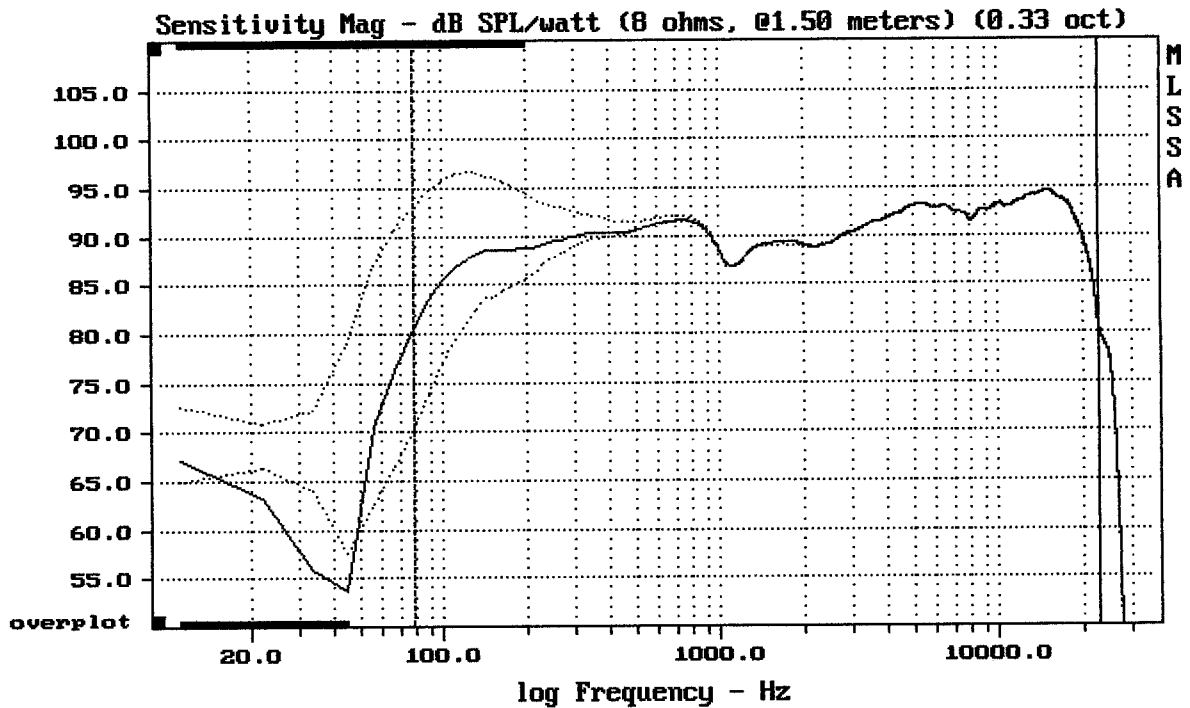

QSC K8

MLSSA: Frequency Domain

Overlay Compare: dev= +7.7/-5.4, std= 3.4, avg= -7

QSC K8

Overlay Compare: dev= +20/-11, std= 7.6, avg= -22

QSC K8

MLSSA: Frequency Domain

mean: 92.09, rms: 92.36, std: 1.95, max: 94.62, min: 70.34

QSC K8

Overlay Compare: dev= +2.2/-0.86, std= 0.9, avg= 3.8

QSC K8

MLSSA: Frequency Domain

Overlay Compare: dev= +4.4/-8.7, std= 2.6, avg= -0.72

DTTO GRILL