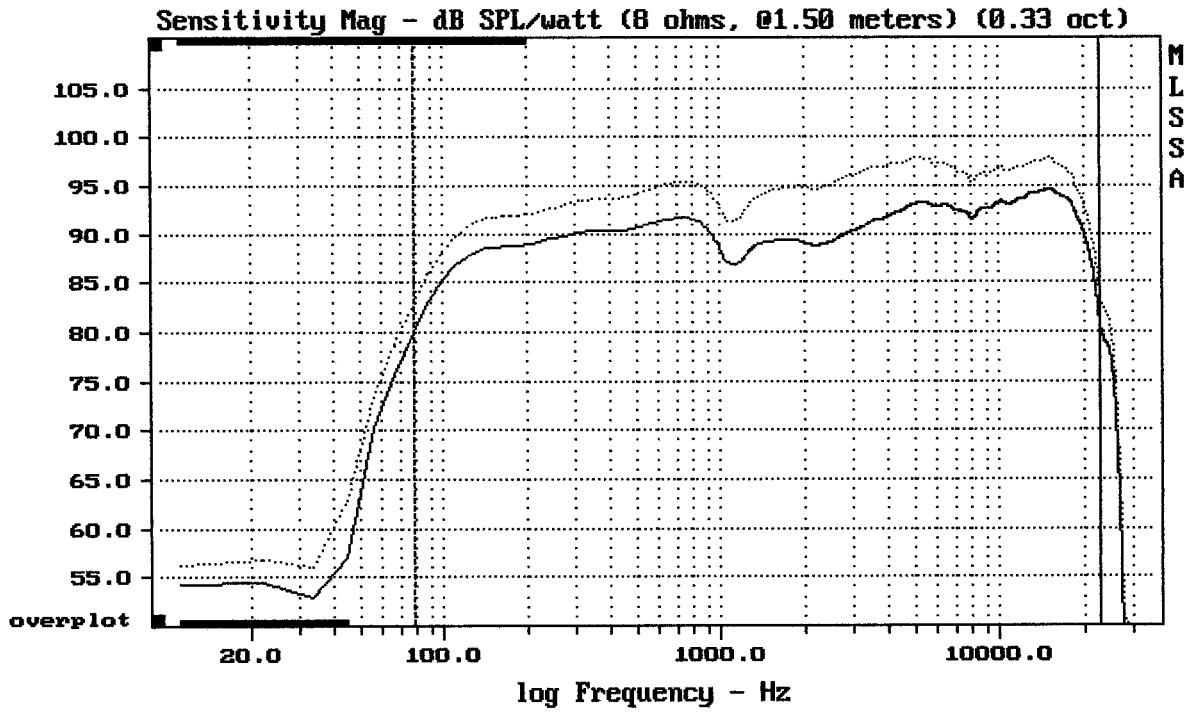

QSC K8

MLSSA: Frequency Domain

Overlay Compare: dev= +7.7/-5.4, std= 3.4, avg= -7

QSC K8

Overlay Compare: dev= +20/-11, std= 7.6, avg= -22

QSC K8

MLSSA: Frequency Domain

mean: 92.09, rms: 92.36, std: 1.95, max: 94.62, min: 70.34

QSC K8

Overlay Compare: dev= +2.2/-0.86, std= 0.9, avg= 3.8

QSC K8

MLSSA: Frequency Domain

Overlay Compare: dev= +4.4/-8.7, std= 2.6, avg= -0.72

DTTO GRILL