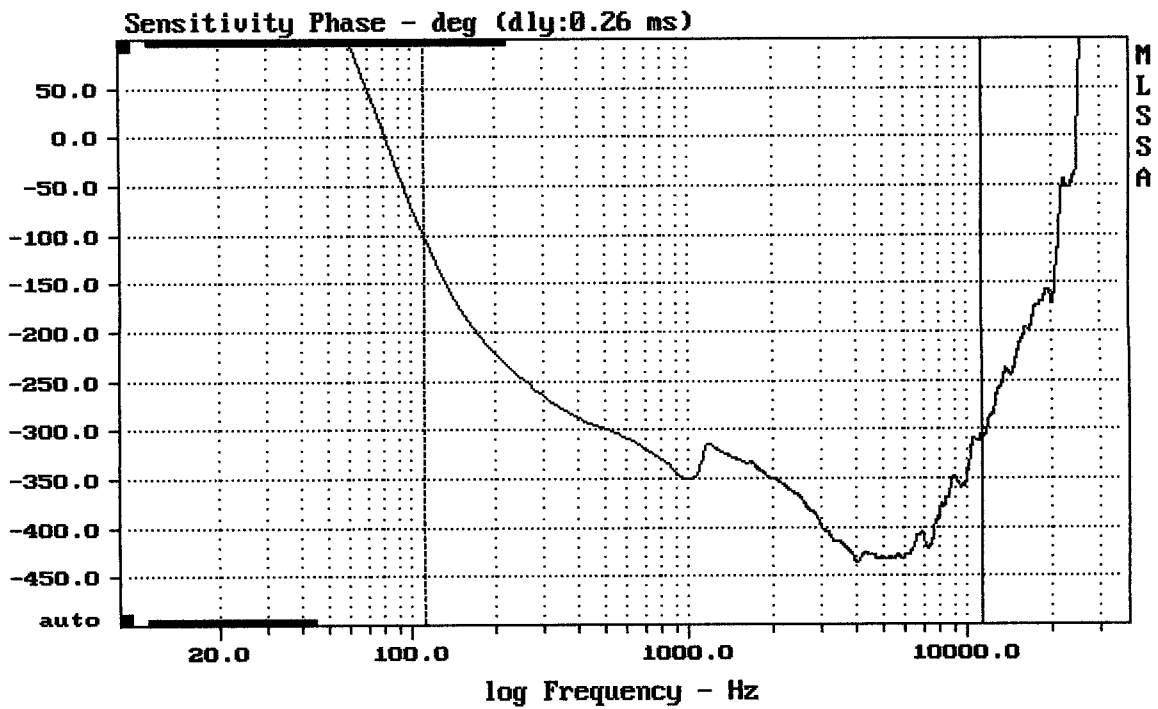

mean: 92.93, rms: 93.11, std: 1.62, max: 96.50, min: 83.73

QSC K8

MLSSA: Frequency Domain

-79.02 dB, 1154 Hz (26), 3.520 msec (33)

---

mean: -0.000205, rms: 0.001055, std: 0.001035, max: 0.003185, min: -0.00183

---

QSC K8

MLSSA: Time Domain

---

mean: -374.6, rms: 377.8, std: 49.25, max: -100.9, min: -435.6

---

QSC K8

Overlay Compare: dev= +9.3/-7.2, std= 4.2, avg= -8.8