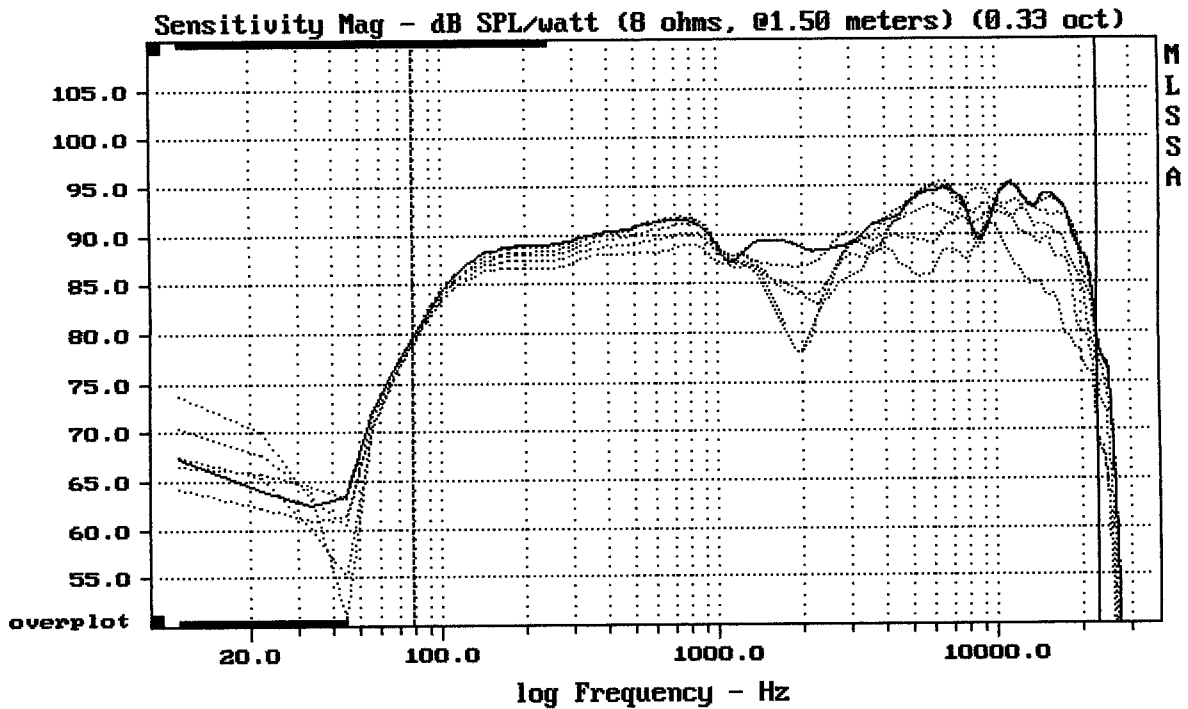

---

QSC K8

MLSSA: Time Domain

---

mean: -374.6, rms: 377.8, std: 49.25, max: -100.9, min: -435.6

---

QSC K8

Overlay Compare: dev= +9.3/-7.2, std= 4.2, avg= -8.8

QSC K8

MLSSA: Frequency Domain

Overlay Compare: dev= +7.7/-5.4, std= 3.4, avg= -7

QSC K8

Overlay Compare: dev= +20/-11, std= 7.6, avg= -22

QSC K8

MLSSA: Frequency Domain

mean: 92.09, rms: 92.36, std: 1.95, max: 94.62, min: 70.34

QSC K8

Overlay Compare: dev= +2.2/-0.86, std= 0.9, avg= 3.8

QSC K8

MLSSA: Frequency Domain

Overlay Compare: dev= +4.4/-8.7, std= 2.6, avg= -0.72

DTTO GRILL