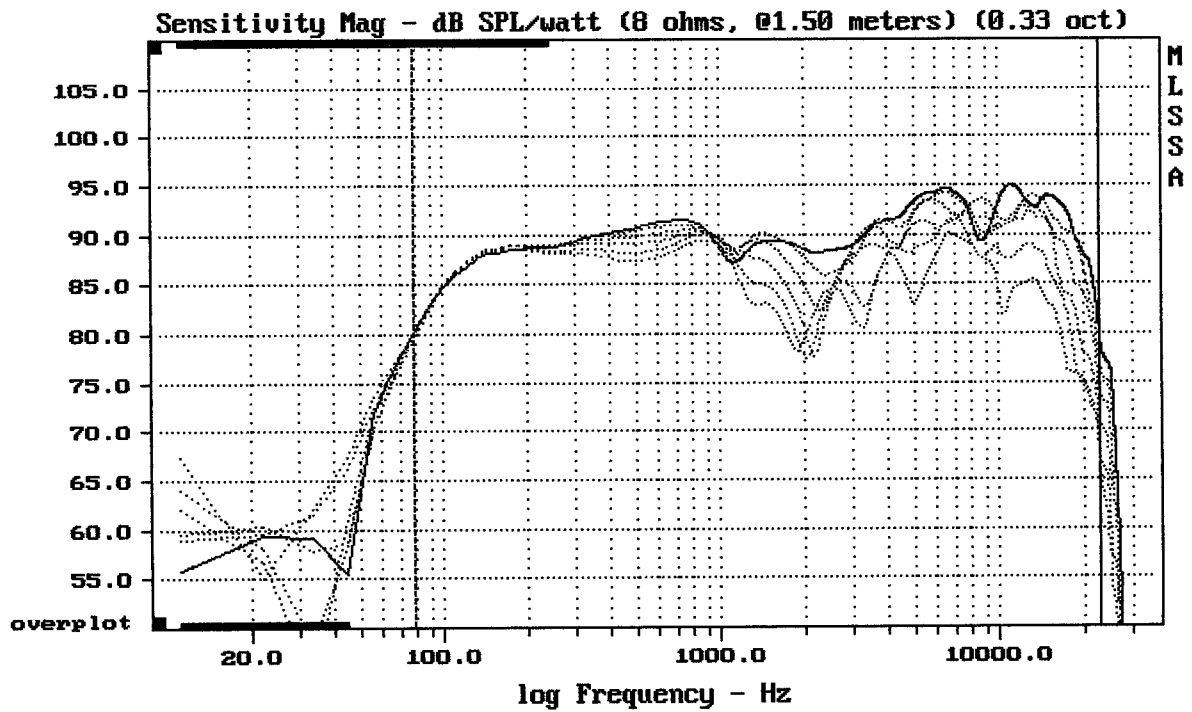

---

QSC K8

MLSSA: Time Domain

---

mean: -374.6, rms: 377.8, std: 49.25, max: -100.9, min: -435.6

---

QSC K8

Overlay Compare: dev= +9.3/-7.2, std= 4.2, avg= -8.8

QSC K8

MLSSA: Frequency Domain

Overlay Compare: dev= +7.7/-5.4, std= 3.4, avg= -7

QSC K8

Overlay Compare: dev= +20/-11, std= 7.6, avg= -22

QSC K8

MLSSA: Frequency Domain

mean: 92.09, rms: 92.36, std: 1.95, max: 94.62, min: 70.34