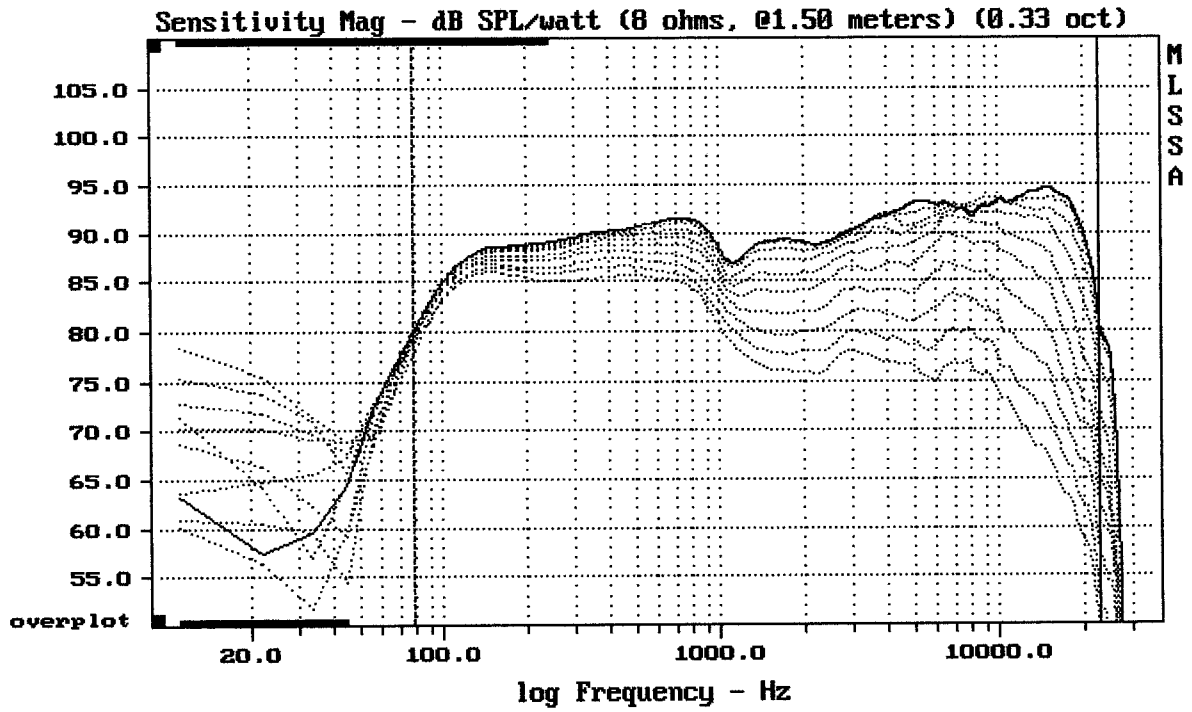

---

QSC K8

MLSSA: Time Domain

---

mean: -374.6, rms: 377.8, std: 49.25, max: -100.9, min: -435.6

---

QSC K8

Overlay Compare: dev= +9.3/-7.2, std= 4.2, avg= -8.8

QSC K8

MLSSA: Frequency Domain

Overlay Compare: dev= +7.7/-5.4, std= 3.4, avg= -7

QSC K8

Overlay Compare: dev= +20/-11, std= 7.6, avg= -22

QSC K8

MLSSA: Frequency Domain

mean: 92.09, rms: 92.36, std: 1.95, max: 94.62, min: 70.34

QSC K8

Overlay Compare: dev= +2.2/-0.86, std= 0.9, avg= 3.8

QSC K8

MLSSA: Frequency Domain

Overlay Compare: dev= +4.4/-8.7, std= 2.6, avg= -0.72

DTTO GRILL