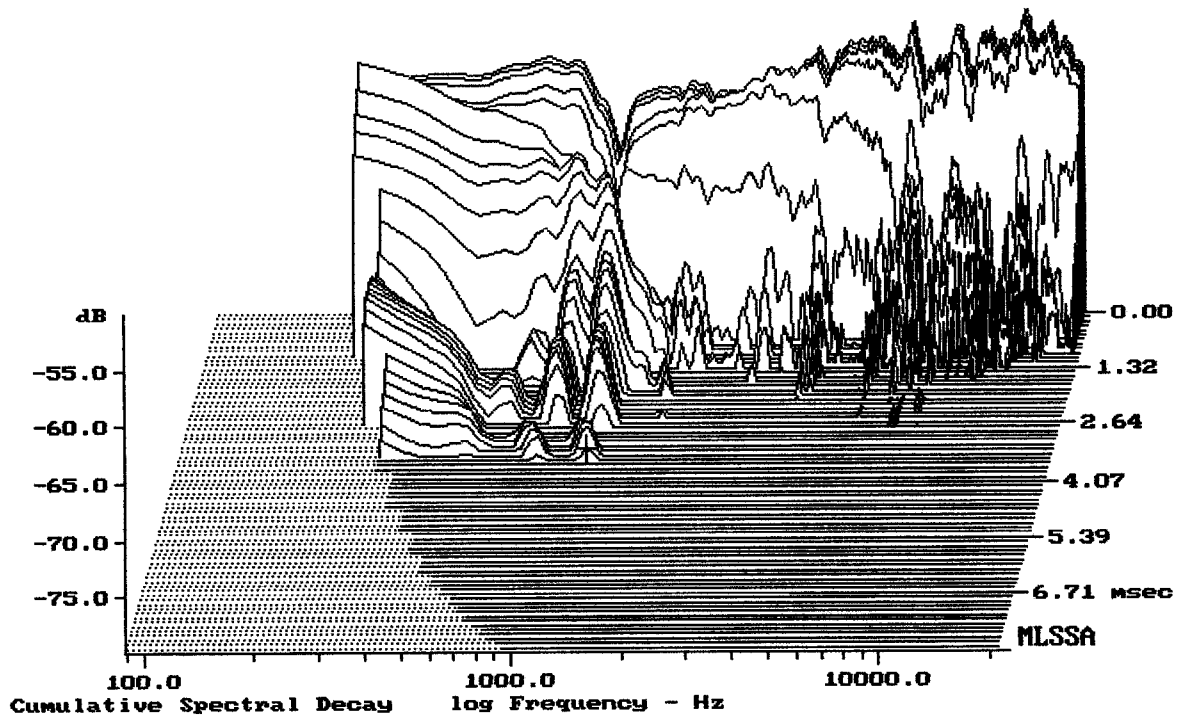

mean: 92.93, rms: 93.11, std: 1.62, max: 96.50, min: 83.73

QSC K8

MLSSA: Frequency Domain

-79.02 dB, 1154 Hz (26), 3.520 msec (33)

---

mean: -0.000205, rms: 0.001055, std: 0.001035, max: 0.003185, min: -0.00183

---

QSC K8

MLSSA: Time Domain

---

mean: -374.6, rms: 377.8, std: 49.25, max: -100.9, min: -435.6

---

QSC K8

Overlay Compare: dev= +9.3/-7.2, std= 4.2, avg= -8.8