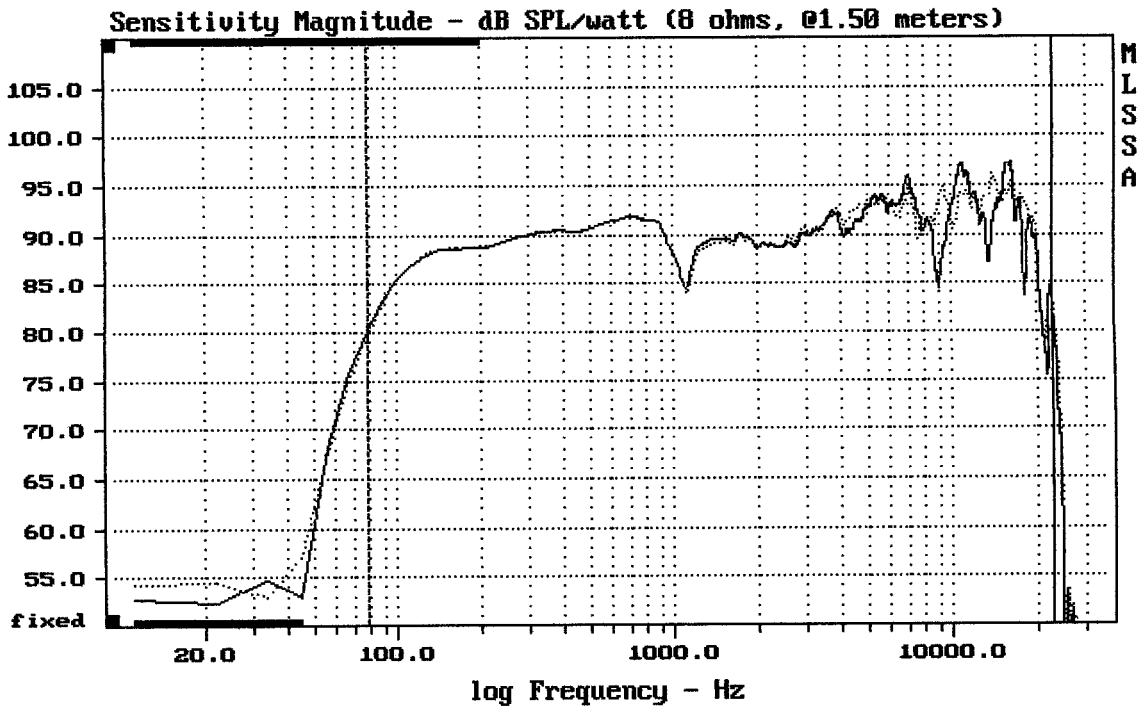

QSC K8

MLSSA: Frequency Domain

Overlay Compare: dev= +7.7/-5.4, std= 3.4, avg= -7

QSC K8

Overlay Compare: dev= +20/-11, std= 7.6, avg= -22

QSC K8

MLSSA: Frequency Domain

mean: 92.09, rms: 92.36, std: 1.95, max: 94.62, min: 70.34

QSC K8

Overlay Compare: dev= +2.2/-0.86, std= 0.9, avg= 3.8

QSC K8

MLSSA: Frequency Domain

Overlay Compare: dev= +4.4/-8.7, std= 2.6, avg= -0.72

DTTO GRILL