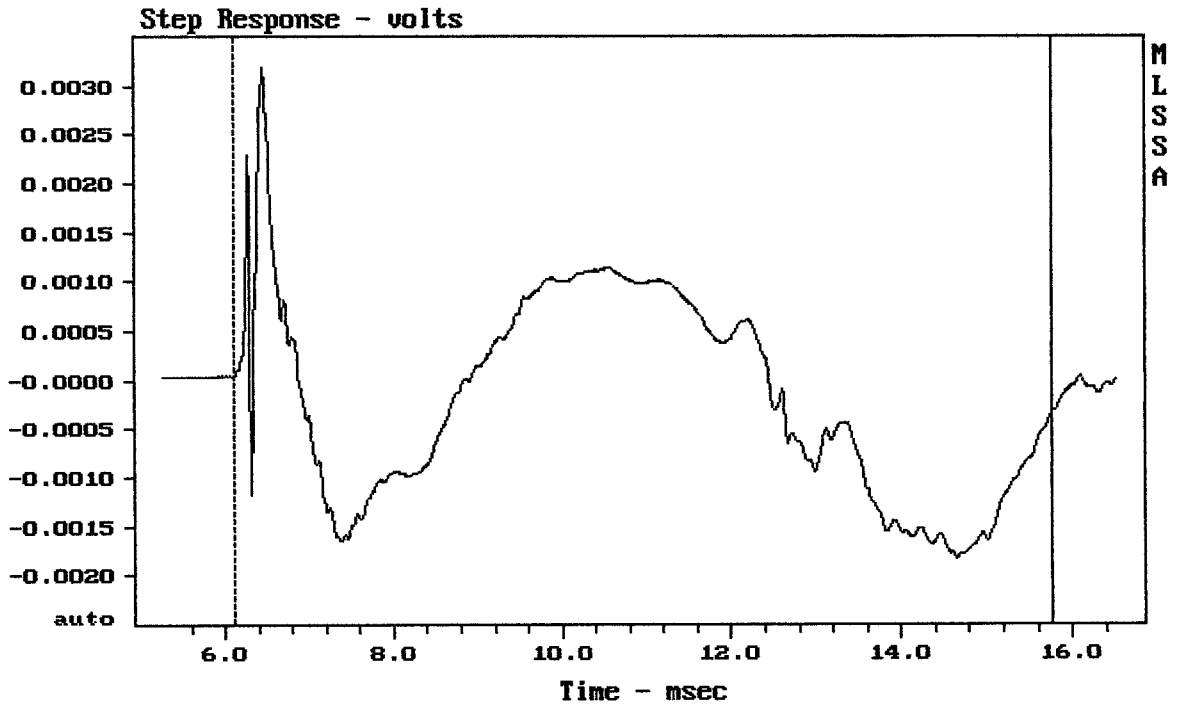

---

mean: -0.000205, rms: 0.001055, std: 0.001035, max: 0.003185, min: -0.00183

QSC K8

MLSSA: Time Domain