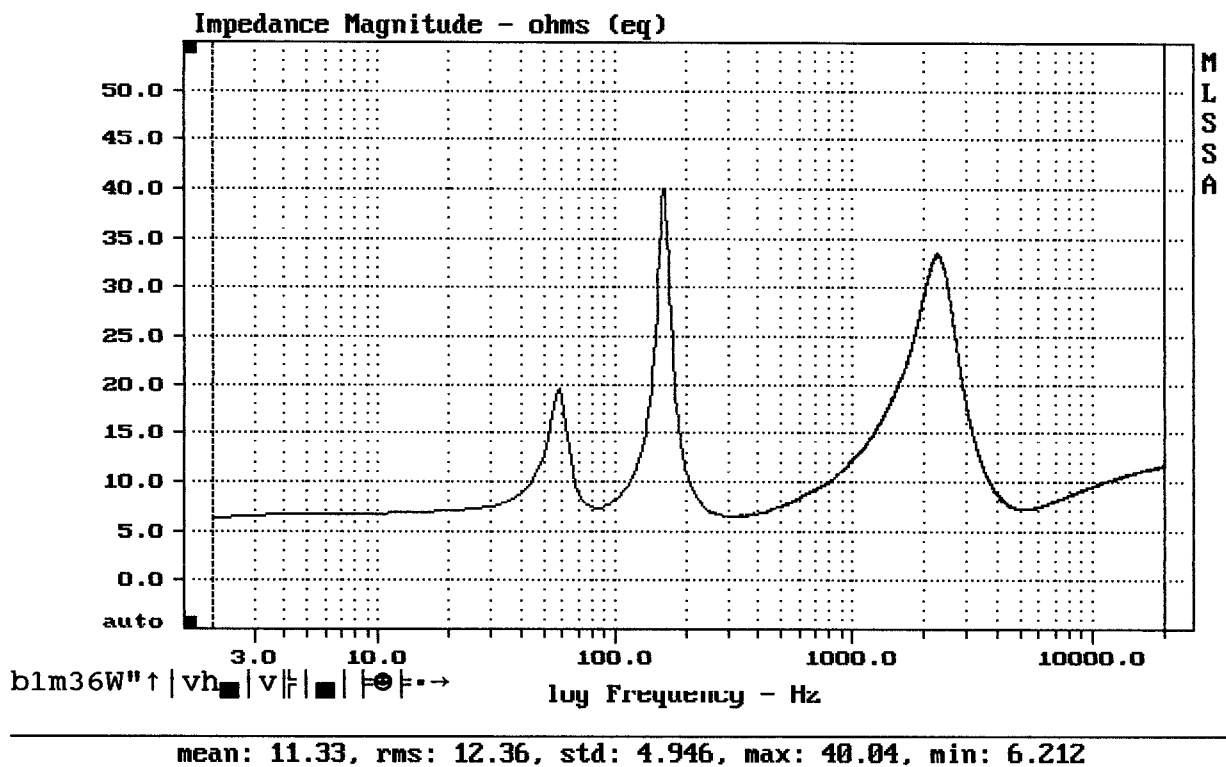

---

Overlay Compare: dev= +15/-9.7, std= 5.6, avg= -16

---

QSC AD-S32T

MLSSA: Frequency Domain

---

Overlay Compare: dev= +17/-9, std= 6.1, avg= -18

---

QSC AD-S32T

Overlay Compare: dev= +15/-9.7, std= 5.6, avg= -16

QSC AD-S32T

MLSSA: Frequency Domain

Overlay Compare: dev= +17/-9, std= 6.1, avg= -18

QSC AD-S32T

Overlay Compare: dev= +15/-9.7, std= 5.6, avg= -16

QSC AD-S32T

MLSSA: Frequency Domain

Overlay Compare: dev= +17/-9, std= 6.1, avg= -18

QSC AD-S32T

QSC AD-S32T

MLSSA: Frequency Domain

QSC AD-S32T