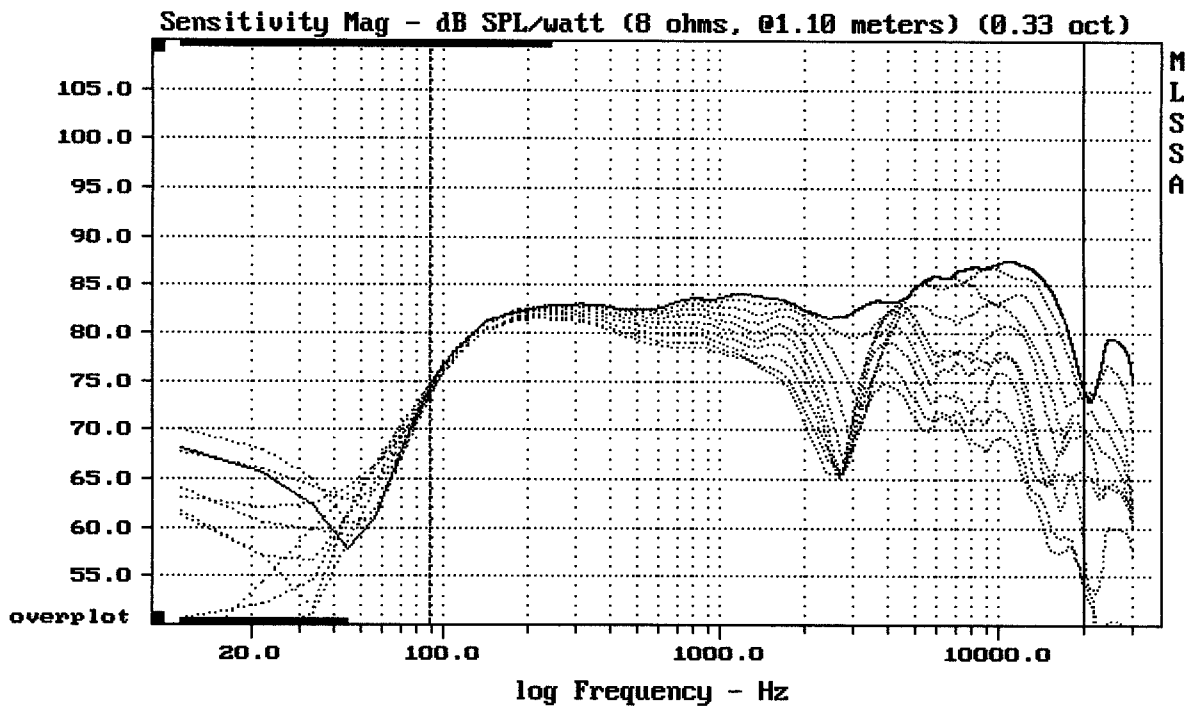

---

Overlay Compare: dev= +15/-9.7, std= 5.6, avg= -16

---

QSC AD-S32T

MLSSA: Frequency Domain

---

Overlay Compare: dev= +17/-9, std= 6.1, avg= -18

---

QSC AD-S32T

Overlay Compare: dev= +15/-9.7, std= 5.6, avg= -16

QSC AD-S32T

MLSSA: Frequency Domain

Overlay Compare: dev= +17/-9, std= 6.1, avg= -18

QSC AD-S32T

Overlay Compare: dev= +15/-9.7, std= 5.6, avg= -16

QSC AD-S32T

MLSSA: Frequency Domain

Overlay Compare: dev= +17/-9, std= 6.1, avg= -18

QSC AD-S32T

QSC AD-S32T

MLSSA: Frequency Domain

QSC AD-S32T