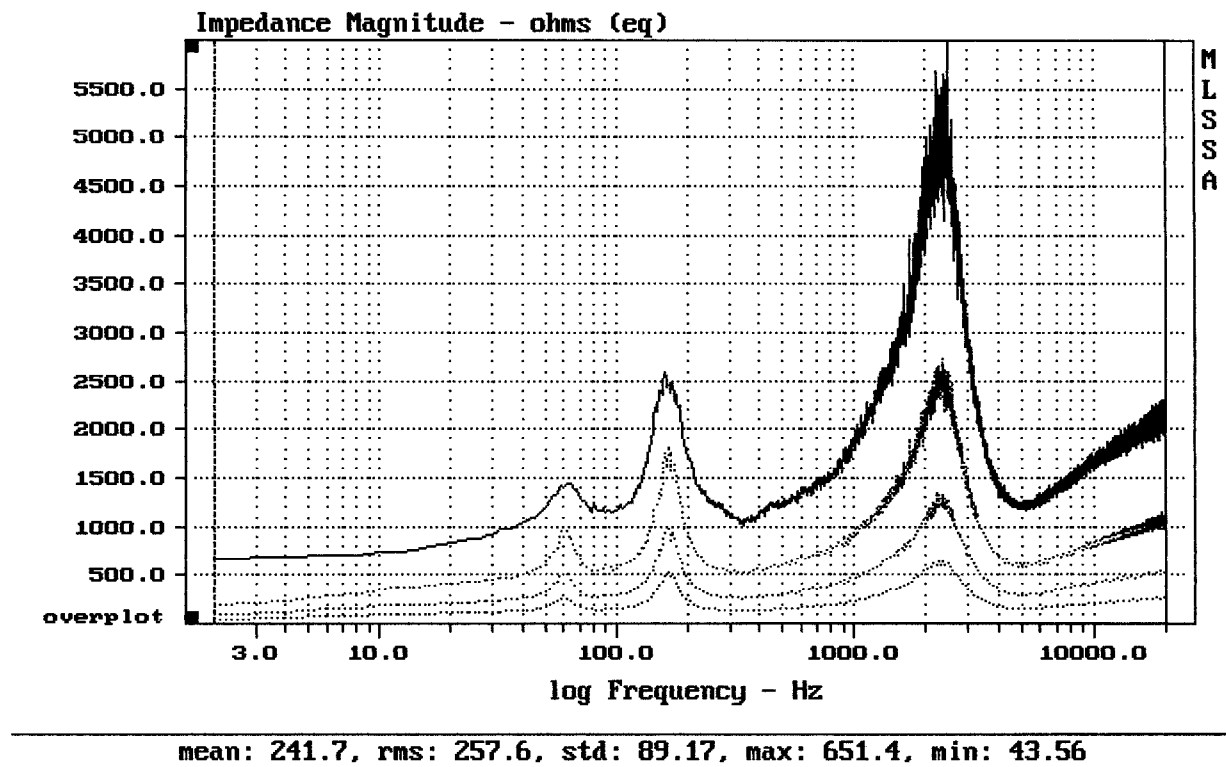

---

Overlay Compare: dev= +15/-9.7, std= 5.6, avg= -16

---

QSC AD-S32T

MLSSA: Frequency Domain

---

Overlay Compare: dev= +17/-9, std= 6.1, avg= -18

---

QSC AD-S32T

Overlay Compare: dev= +15/-9.7, std= 5.6, avg= -16

QSC AD-S32T

MLSSA: Frequency Domain

Overlay Compare: dev= +17/-9, std= 6.1, avg= -18

QSC AD-S32T

Overlay Compare: dev= +15/-9.7, std= 5.6, avg= -16

QSC AD-S32T

MLSSA: Frequency Domain

Overlay Compare: dev= +17/-9, std= 6.1, avg= -18

QSC AD-S32T

QSC AD-S32T

MLSSA: Frequency Domain

QSC AD-S32T