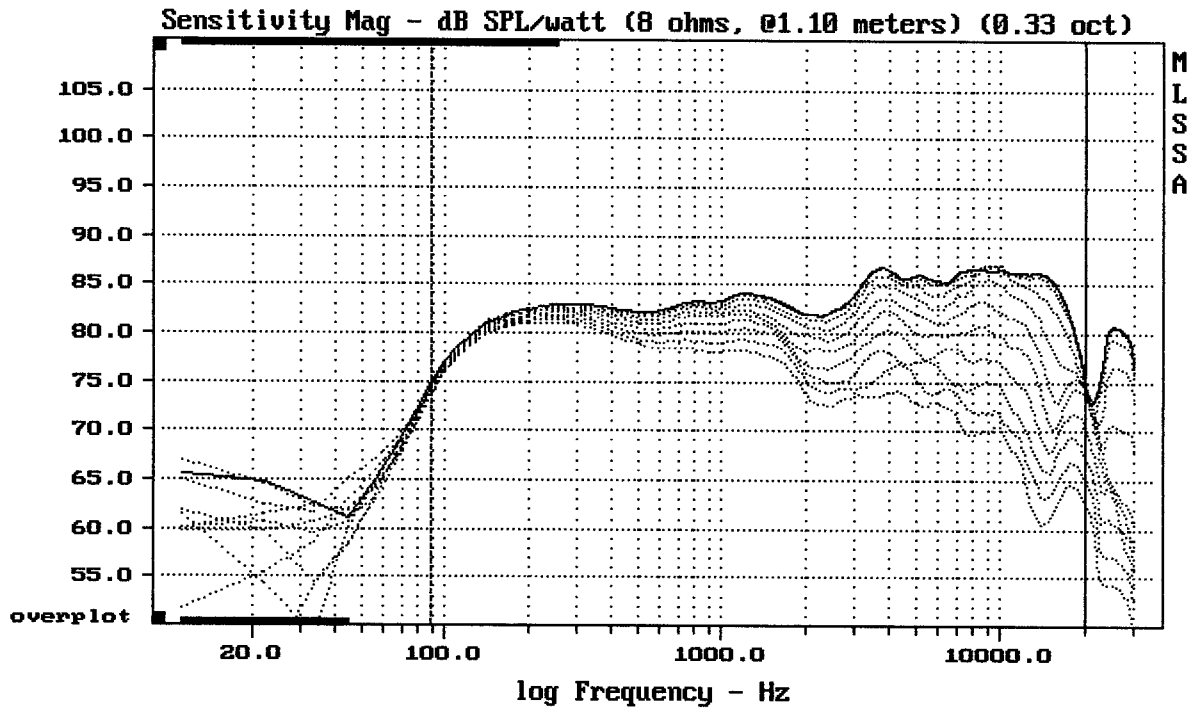

---

Overlay Compare: dev= +15/-9.7, std= 5.6, avg= -16

---

QSC AD-S32T

MLSSA: Frequency Domain

---

Overlay Compare: dev= +17/-9, std= 6.1, avg= -18

---

QSC AD-S32T

Overlay Compare: dev= +15/-9.7, std= 5.6, avg= -16

QSC AD-S32T

MLSSA: Frequency Domain

Overlay Compare: dev= +17/-9, std= 6.1, avg= -18

QSC AD-S32T

Overlay Compare: dev= +15/-9.7, std= 5.6, avg= -16

QSC AD-S32T

MLSSA: Frequency Domain

Overlay Compare: dev= +17/-9, std= 6.1, avg= -18

QSC AD-S32T

QSC AD-S32T

MLSSA: Frequency Domain

QSC AD-S32T