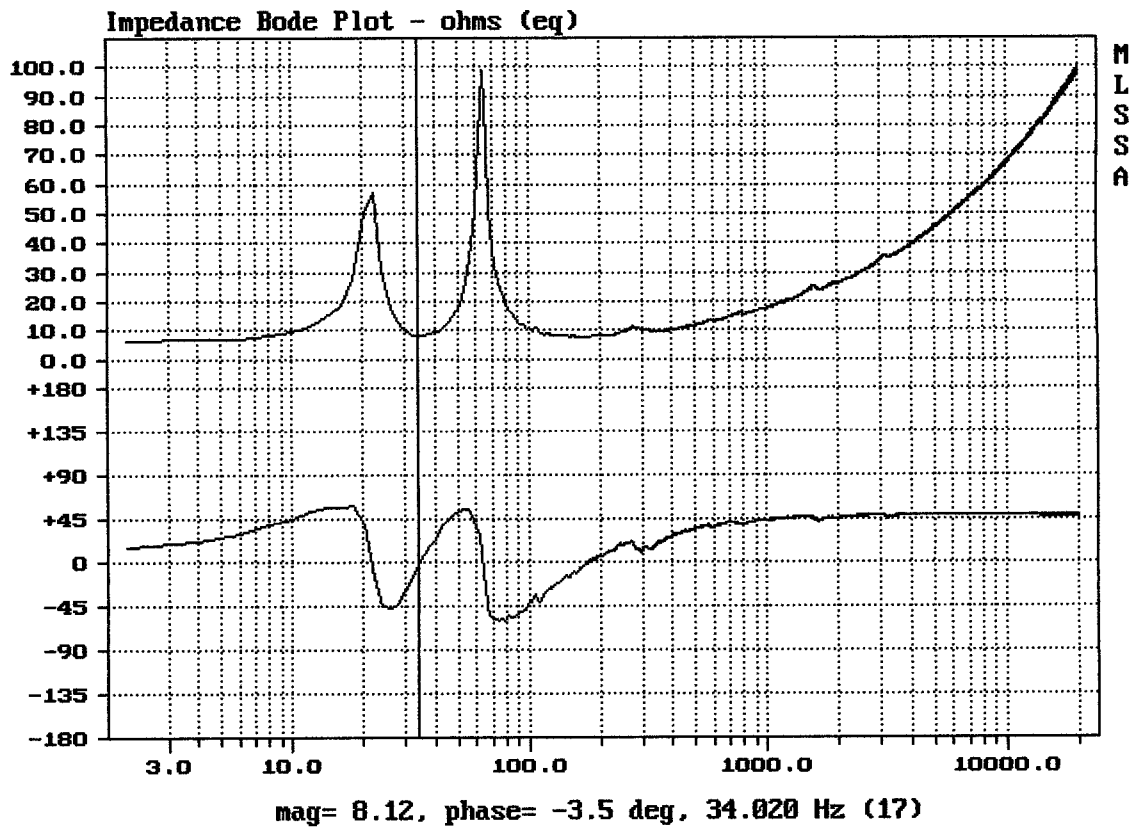

mean: 13.52, rms: 16.03, std: 8.619, max: 57.15, min: 7.283

TAURUS 181EM

MLSSA: Frequency Domain

mean: 14.43, rms: 20.56, std: 14.65, max: 98.86, min: 6.2

TAURUS 181PD

MLSSA: Frequency Domain

---

Level (33:244 Hz) = 100.72 dB SPL/watt (8 ohms, @1.50 meters)

---

TAURUS 181 + 18PS76

MLSSA: Frequency Domain

---

mean: 1.354e-005, rms: 0.0003674, std: 0.0003671, max: 0.002926, min: -0.001332

---

TAURUS 181 + 18PS76

mean: 10.73, rms: 12.91, std: 7.167, max: 42.73, min: 5.799

TAURUS 181 + 18PS76

MLSSA: Frequency Domain

mag= 7.26, phase= 3.1 deg, 36.021 Hz (18)