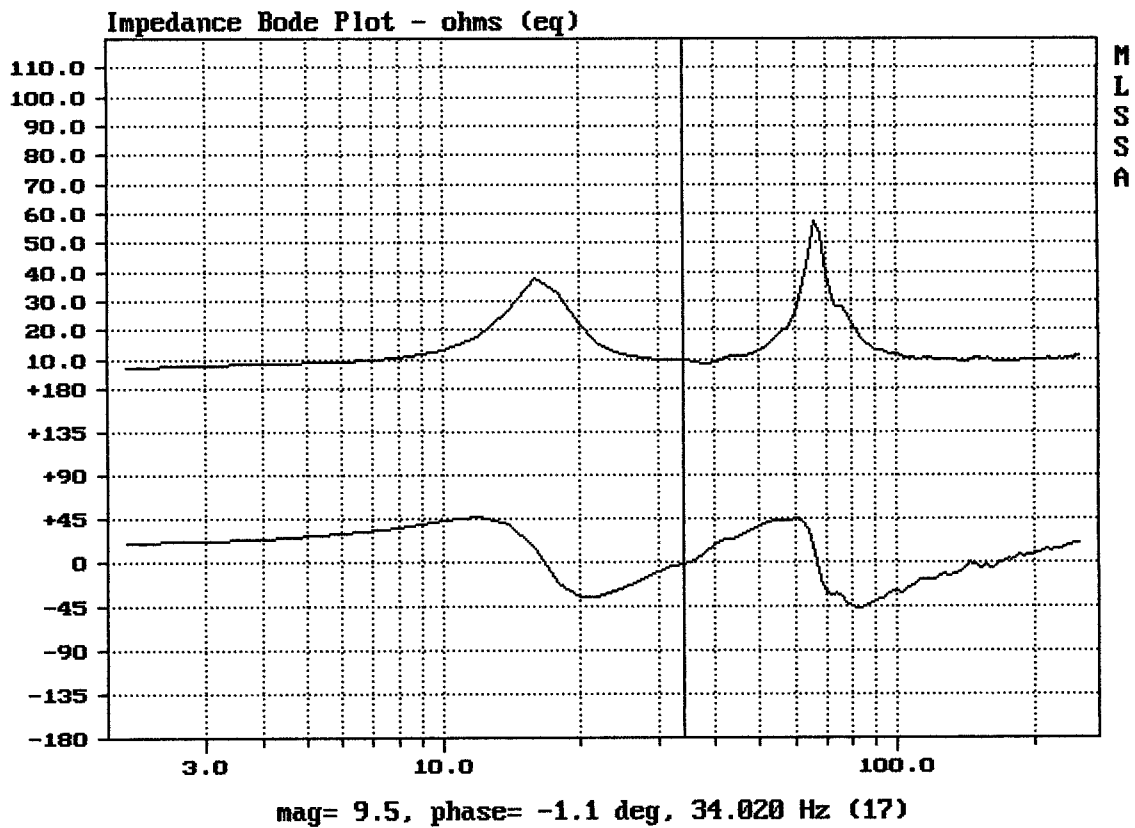

mean: 13.52, rms: 16.03, std: 8.619, max: 57.15, min: 7.283

TAURUS 181EM

MLSSA: Frequency Domain

mean: 14.43, rms: 20.56, std: 14.65, max: 98.86, min: 6.2

TAURUS 181PD

MLSSA: Frequency Domain

---

Level (33:244 Hz) = 100.72 dB SPL/watt (8 ohms, @1.50 meters)

---

TAURUS 181 + 18PS76

MLSSA: Frequency Domain

---

mean: 1.354e-005, rms: 0.0003674, std: 0.0003671, max: 0.002926, min: -0.001332

---

TAURUS 181 + 18PS76

mean: 10.73, rms: 12.91, std: 7.167, max: 42.73, min: 5.799

TAURUS 181 + 18PS76

MLSSA: Frequency Domain

mag= 7.26, phase= 3.1 deg, 36.021 Hz (18)