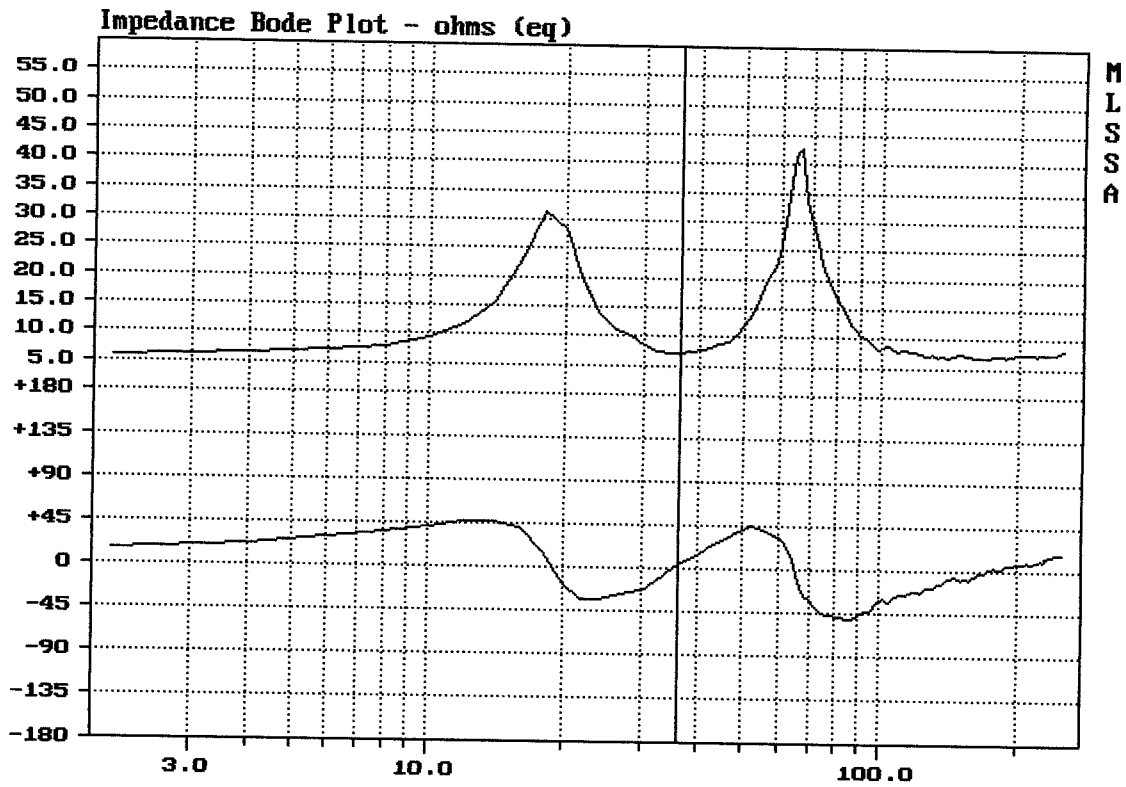

mag= 7.26, phase= 3.1 deg, 36.021 Hz (18)