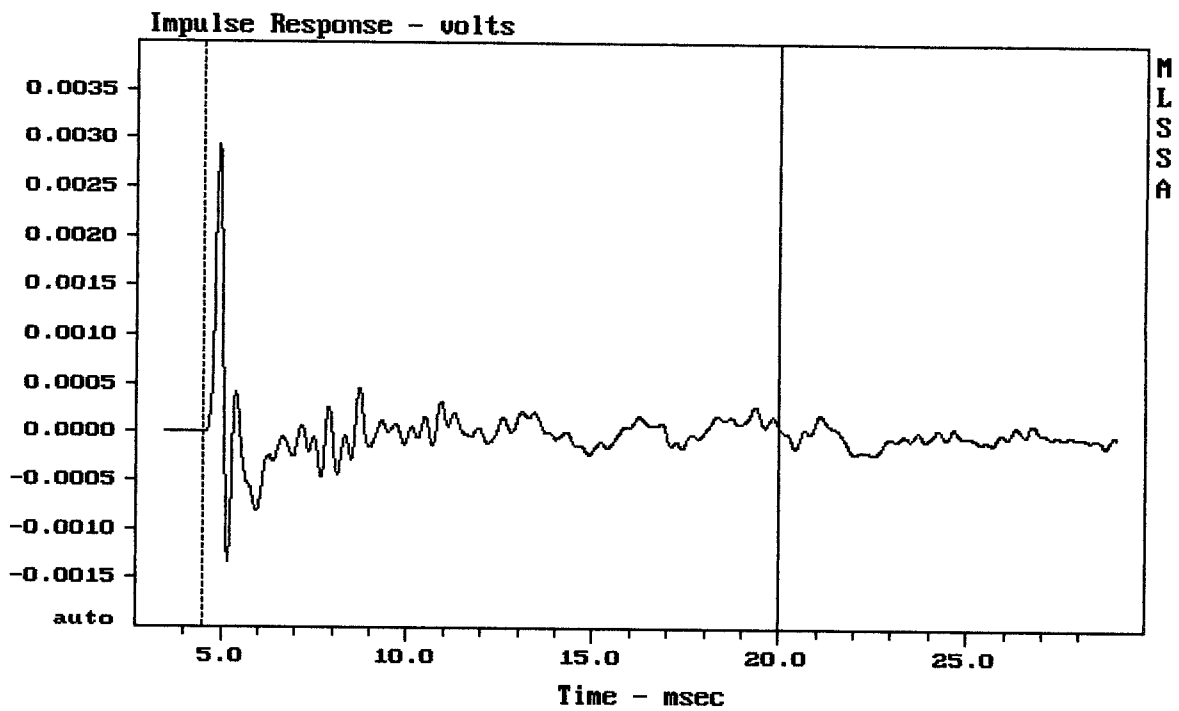

---

mean: 1.354e-005, rms: 0.0003674, std: 0.0003671, max: 0.002926, min: -0.001332

TAURUS 181 + 18PS76