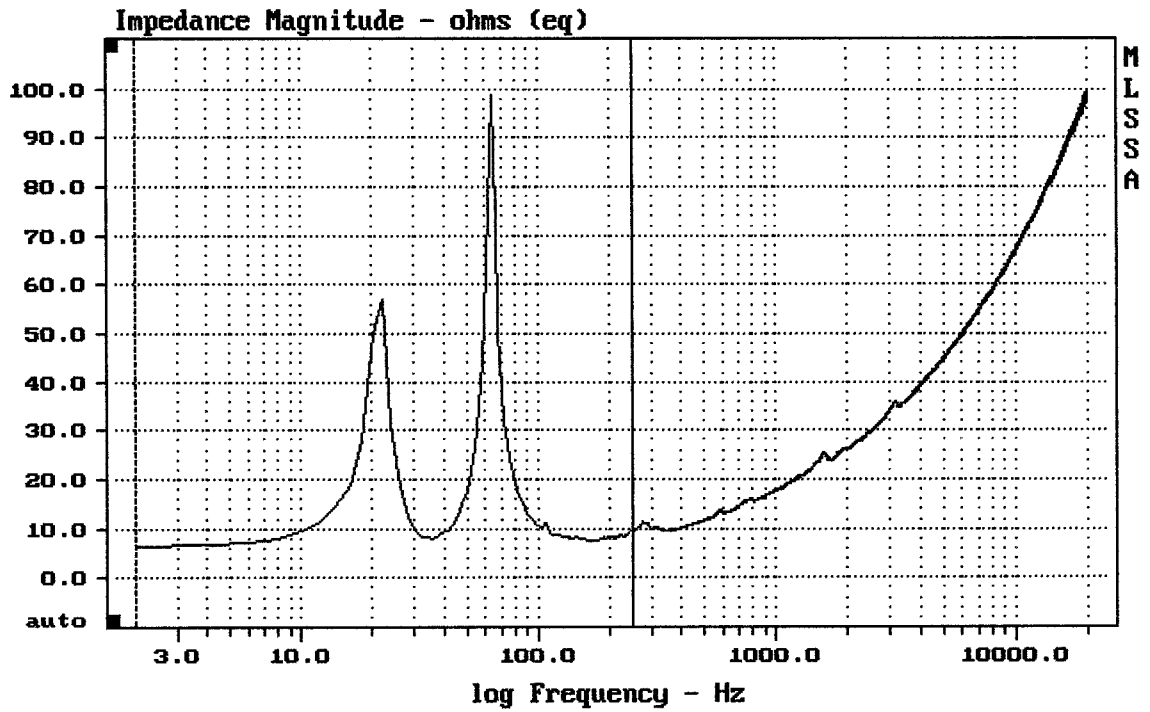

mean: 13.52, rms: 16.03, std: 8.619, max: 57.15, min: 7.283

TAURUS 181EM

MLSSA: Frequency Domain

mean: 14.43, rms: 20.56, std: 14.65, max: 98.86, min: 6.2

TAURUS 181PD

MLSSA: Frequency Domain

---

Level (33:244 Hz) = 100.72 dB SPL/watt (8 ohms, @1.50 meters)

---

TAURUS 181 + 18PS76

MLSSA: Frequency Domain

---

mean: 1.354e-005, rms: 0.0003674, std: 0.0003671, max: 0.002926, min: -0.001332

---

TAURUS 181 + 18PS76

mean: 10.73, rms: 12.91, std: 7.167, max: 42.73, min: 5.799