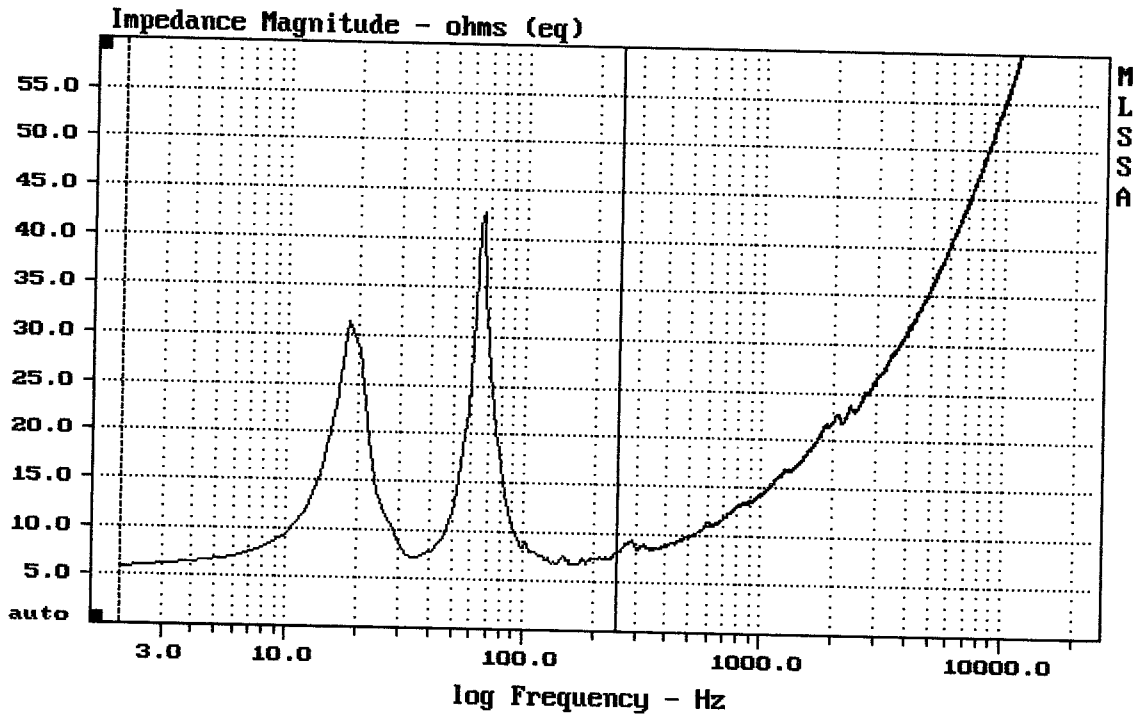

---

TAURUS 181 + 18PS76

MLSSA: Frequency Domain

---

mean: 1.354e-005, rms: 0.0003674, std: 0.0003671, max: 0.002926, min: -0.001332

---

TAURUS 181 + 18PS76

mean: 10.73, rms: 12.91, std: 7.167, max: 42.73, min: 5.799