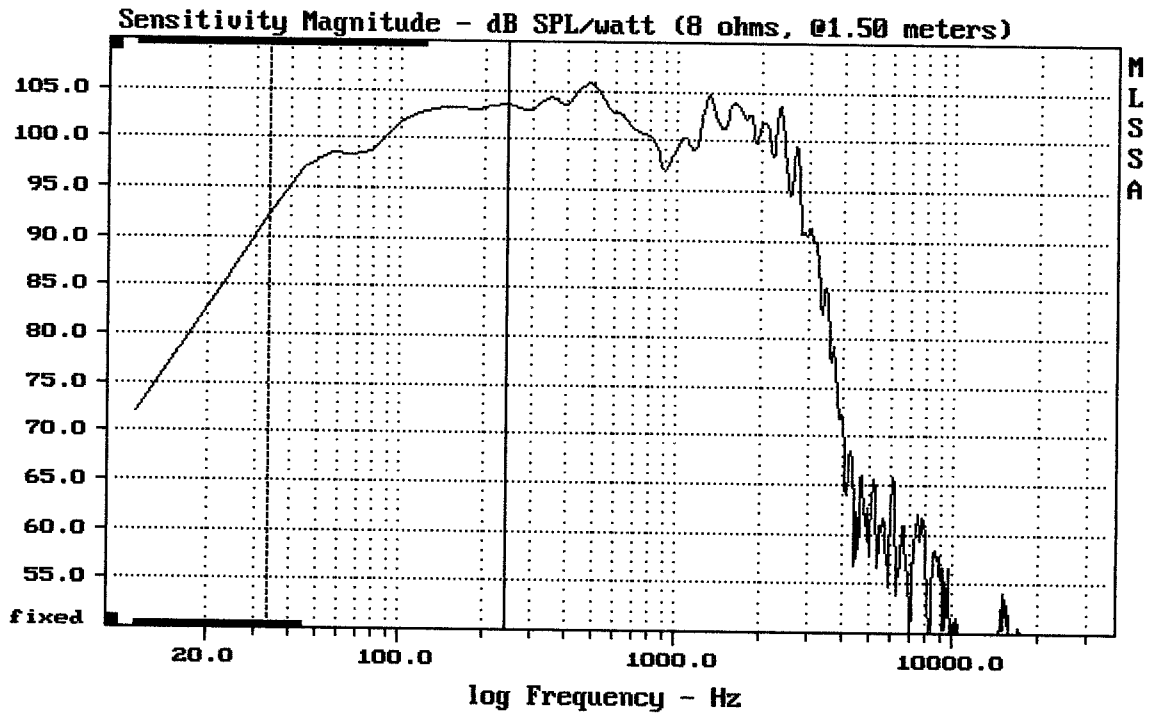

mean: 13.52, rms: 16.03, std: 8.619, max: 57.15, min: 7.283

TAURUS 181EM

MLSSA: Frequency Domain

mean: 14.43, rms: 20.56, std: 14.65, max: 98.86, min: 6.2

TAURUS 181PD

MLSSA: Frequency Domain

---

Level (33:244 Hz) = 100.72 dB SPL/watt (8 ohms, @1.50 meters)

---

TAURUS 181 + 18PS76

MLSSA: Frequency Domain

---

mean: 1.354e-005, rms: 0.0003674, std: 0.0003671, max: 0.002926, min: -0.001332

---

TAURUS 181 + 18PS76

mean: 10.73, rms: 12.91, std: 7.167, max: 42.73, min: 5.799

TAURUS 181 + 18PS76

MLSSA: Frequency Domain

mag= 7.26, phase= 3.1 deg, 36.021 Hz (18)