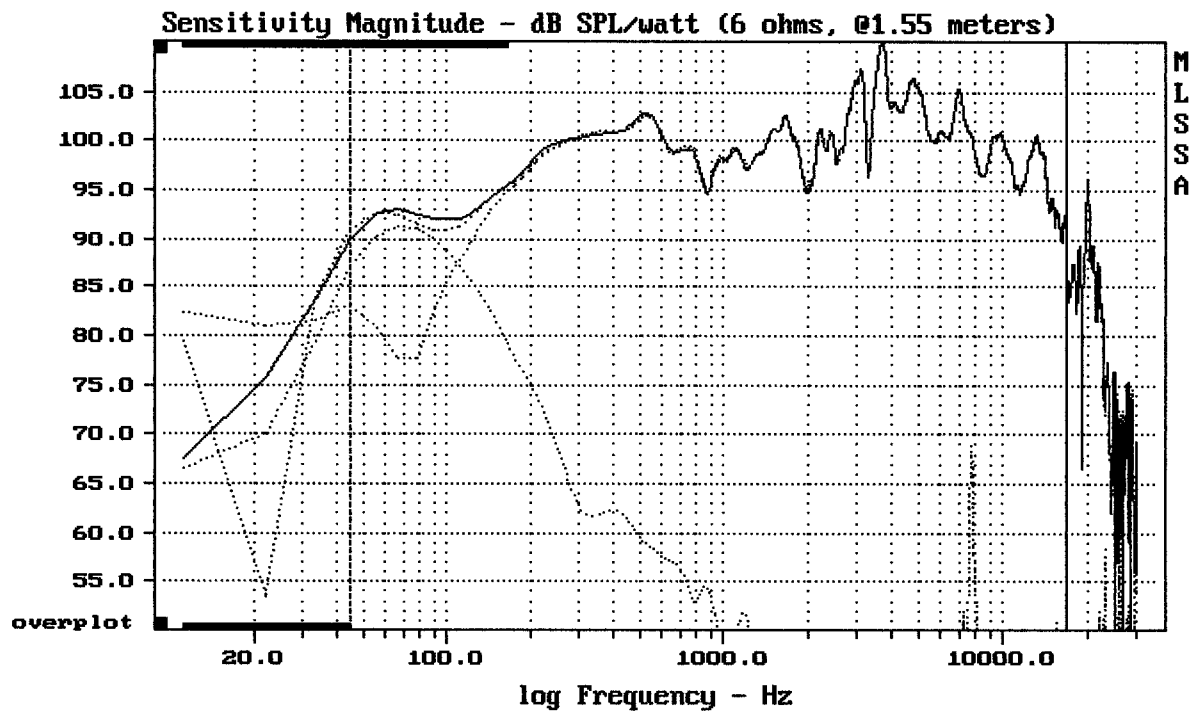

Level (100:16002 Hz) = 96.36 dB SPL/watt (6 ohms, @1.55 meters)

DAP SOUND MATE I

MLSSA: Frequency Domain

-68.90 dB, 3152 Hz (71), 3.520 msec (33)

mean: 99.81, rms: 100.75, std: 3.48, max: 109.93, min: 85.77

DAP SOUND MATE I

MLSSA: Frequency Domain

-63.72 dB, 3063 Hz (69), 4.180 msec (39)

---

Overlay Compare: dev= +22/-14, std= 7.1, avg= -24

---

DAP SOUND MATE I

MLSSA: Frequency Domain

---

mean: -0.0003142, rms: 0.001062, std: 0.001015, max: 0.004502, min: -0.002427

---

DAP SOUND MATE I