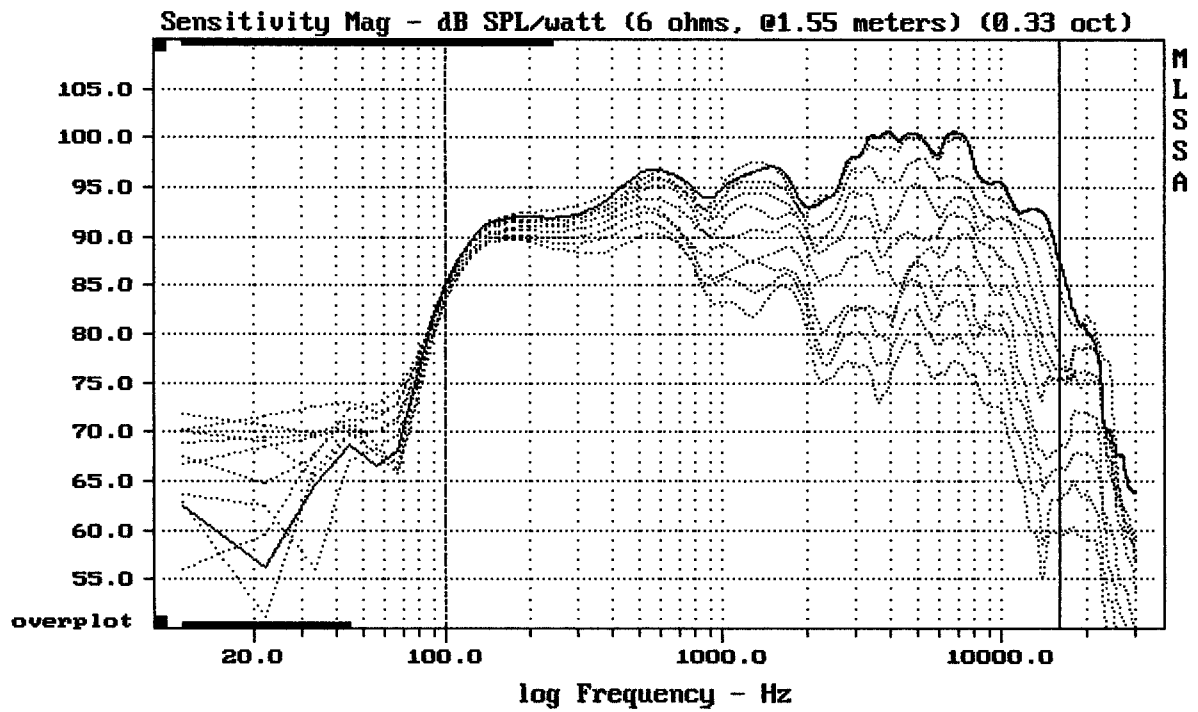

Level (100:16002 Hz) = 96.36 dB SPL/watt (6 ohms, @1.55 meters)

DAP SOUND MATE I

MLSSA: Frequency Domain

-68.90 dB, 3152 Hz (71), 3.520 msec (33)

mean: 99.81, rms: 100.75, std: 3.48, max: 109.93, min: 85.77

DAP SOUND MATE I

MLSSA: Frequency Domain

-63.72 dB, 3063 Hz (69), 4.180 msec (39)

---

Overlay Compare: dev= +22/-14, std= 7.1, avg= -24

---

DAP SOUND MATE I

MLSSA: Frequency Domain

---

mean: -0.0003142, rms: 0.001062, std: 0.001015, max: 0.004502, min: -0.002427

---

DAP SOUND MATE I