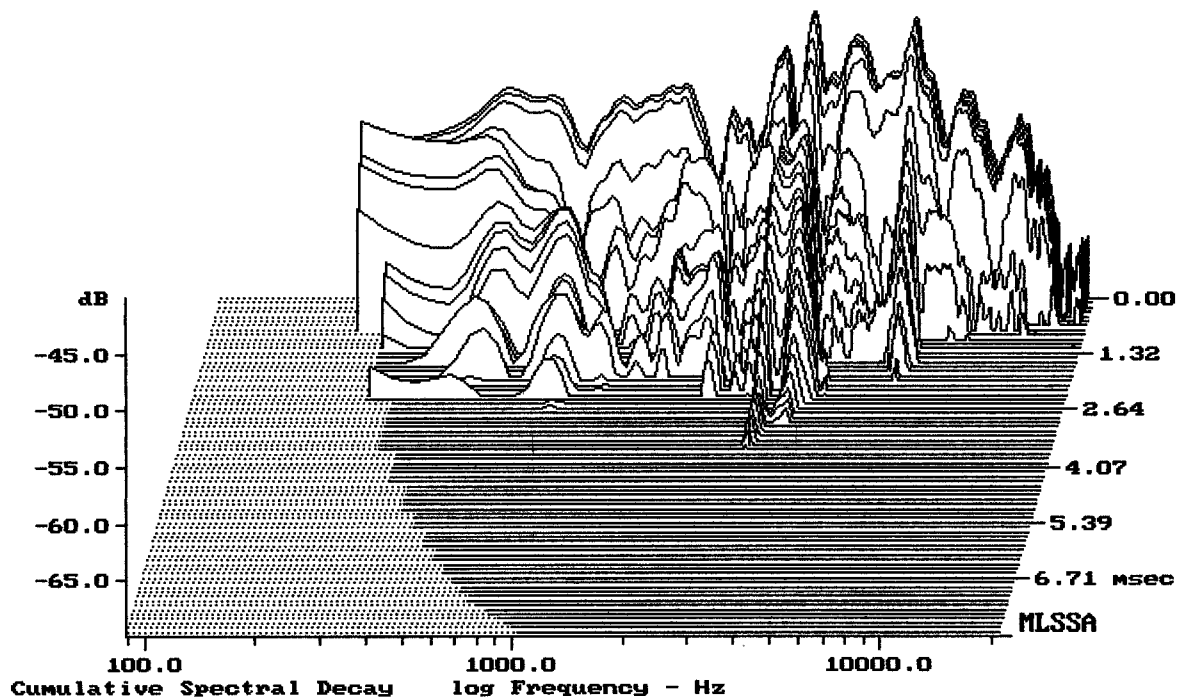

Level (100:16002 Hz) = 96.36 dB SPL/watt (6 ohms, @1.55 meters)

DAP SOUND MATE I

MLSSA: Frequency Domain

-68.90 dB, 3152 Hz (71), 3.520 msec (33)

mean: 99.81, rms: 100.75, std: 3.48, max: 109.93, min: 85.77

DAP SOUND MATE I

MLSSA: Frequency Domain

-63.72 dB, 3063 Hz (69), 4.180 msec (39)

---

Overlay Compare: dev= +22/-14, std= 7.1, avg= -24

---

DAP SOUND MATE I

MLSSA: Frequency Domain

---

mean: -0.0003142, rms: 0.001062, std: 0.001015, max: 0.004502, min: -0.002427

---

DAP SOUND MATE I