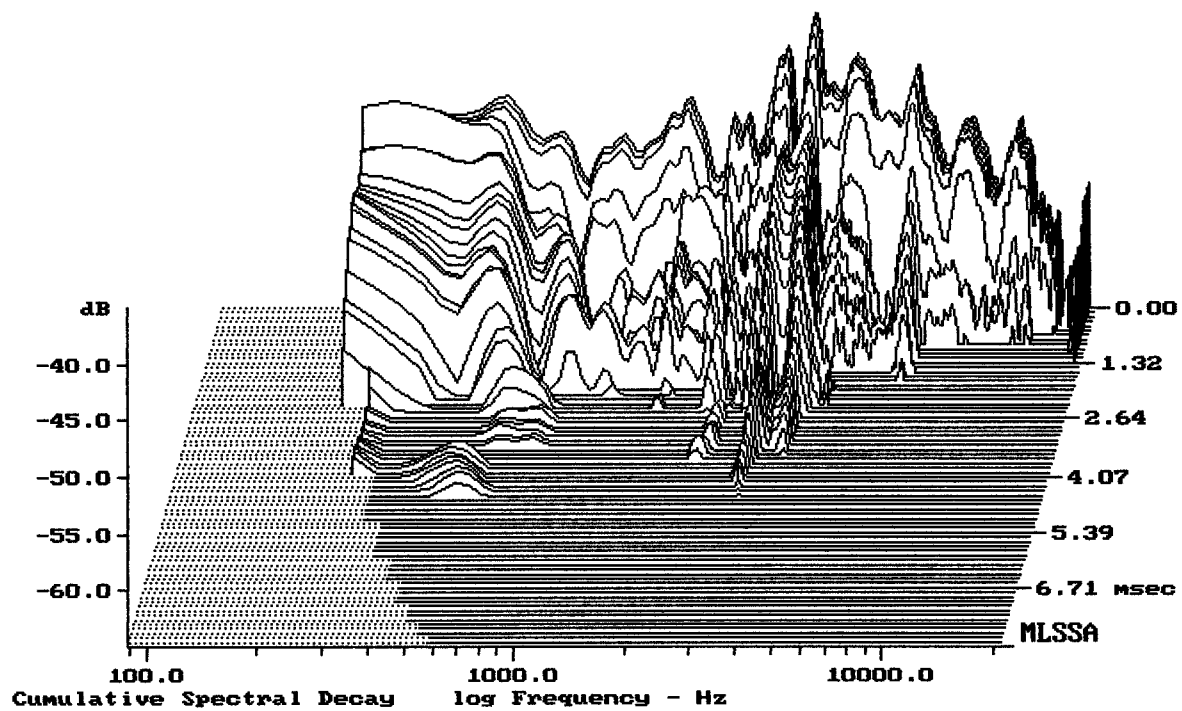

Level (100:16002 Hz) = 96.36 dB SPL/watt (6 ohms, @1.55 meters)

DAP SOUND MATE I

MLSSA: Frequency Domain

-68.90 dB, 3152 Hz (71), 3.520 msec (33)

mean: 99.81, rms: 100.75, std: 3.48, max: 109.93, min: 85.77

DAP SOUND MATE I

MLSSA: Frequency Domain

-63.72 dB, 3063 Hz (69), 4.180 msec (39)

---

Overlay Compare: dev= +22/-14, std= 7.1, avg= -24

---

DAP SOUND MATE I

MLSSA: Frequency Domain

---

mean: -0.0003142, rms: 0.001062, std: 0.001015, max: 0.004502, min: -0.002427

---

DAP SOUND MATE I