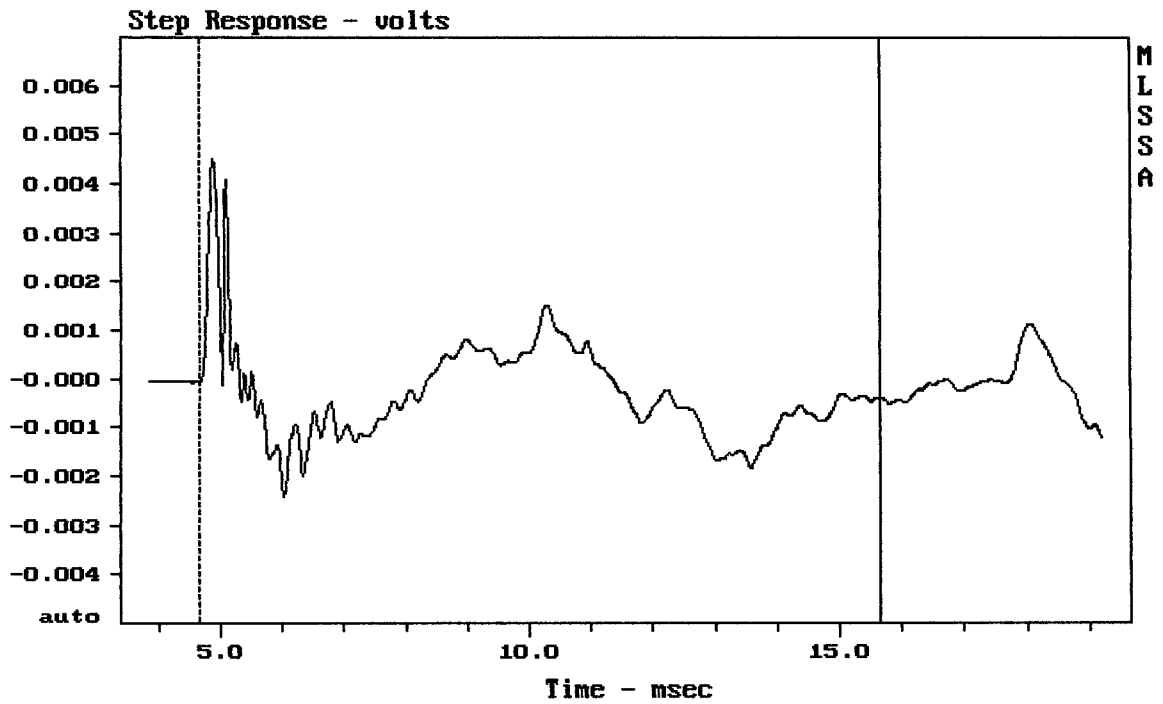

---

mean: -0.0003142, rms: 0.001062, std: 0.001015, max: 0.004502, min: -0.002427

---

DAP SOUND MATE I