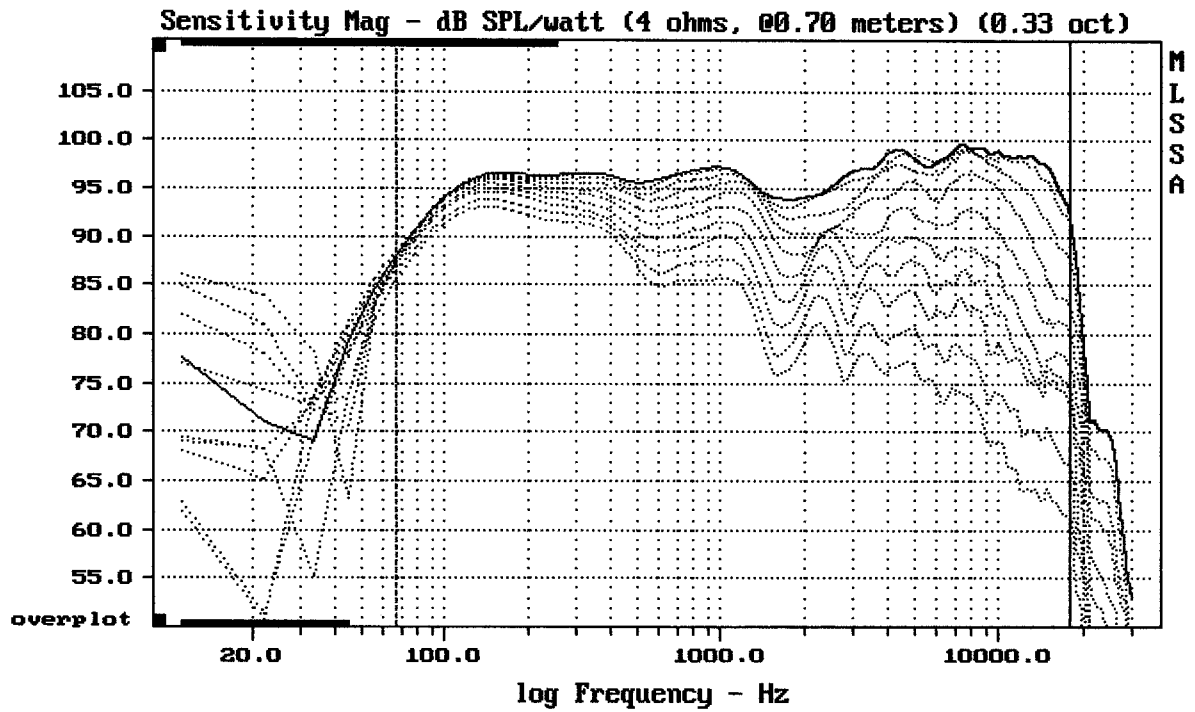

mean: 97.71, rms: 97.93, std: 1.81, max: 100.88, min: 86.11

KME CSA400D

MLSSA: Frequency Domain

-62.73 dB, 4173 Hz (94), 1.540 msec (15)

---

mean: 0.0003474, rms: 0.001183, std: 0.001131, max: 0.00446, min: -0.001482

---

KME CSA400D

MLSSA: Time Domain

---

mean: -434.3, rms: 437.9, std: 56.32, max: -224.1, min: -513.1

---

KME CSA400D

Overlay Compare: dev= +24/-8.3, std= 7.5, avg= -26

KME CSA400D

MLSSA: Frequency Domain

Overlay Compare: dev= +0.16/-17, std= 0.78, avg= -0.15

KME CSA400D