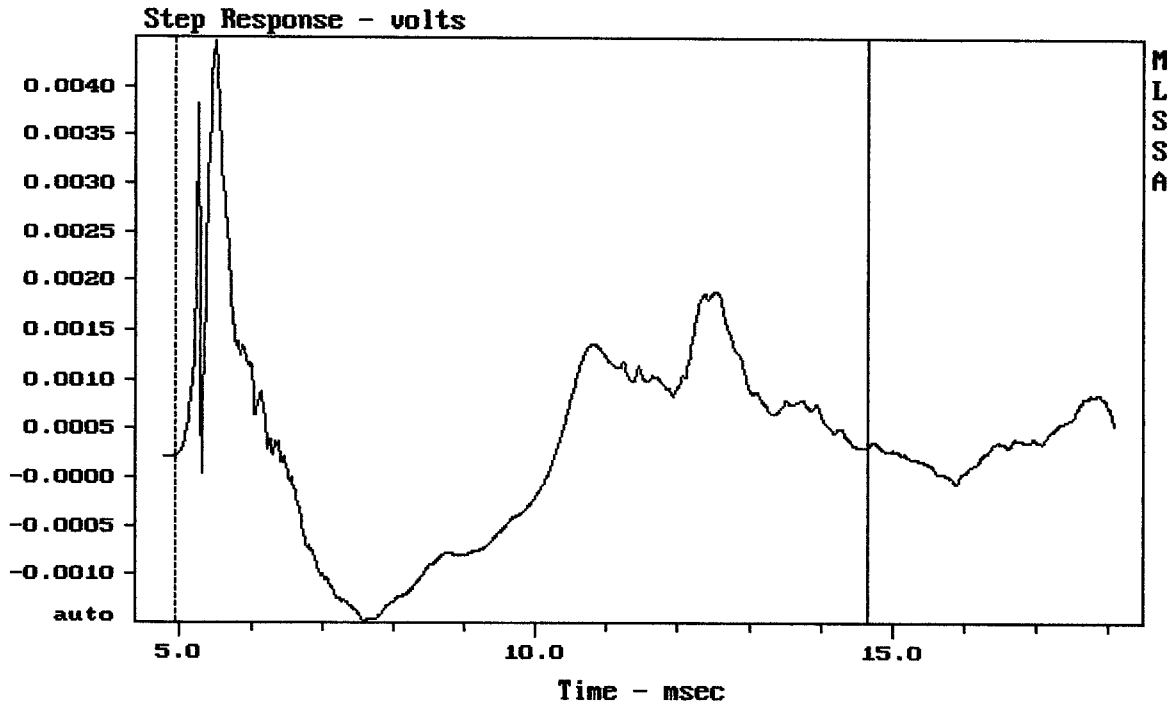

mean: 97.71, rms: 97.93, std: 1.81, max: 100.88, min: 86.11

KME CSA400D

MLSSA: Frequency Domain

-62.73 dB, 4173 Hz (94), 1.540 msec (15)

---

mean: 0.0003474, rms: 0.001183, std: 0.001131, max: 0.00446, min: -0.001482

---

KME CSA400D

MLSSA: Time Domain

---

mean: -434.3, rms: 437.9, std: 56.32, max: -224.1, min: -513.1

---

KME CSA400D

Overlay Compare: dev= +24/-8.3, std= 7.5, avg= -26