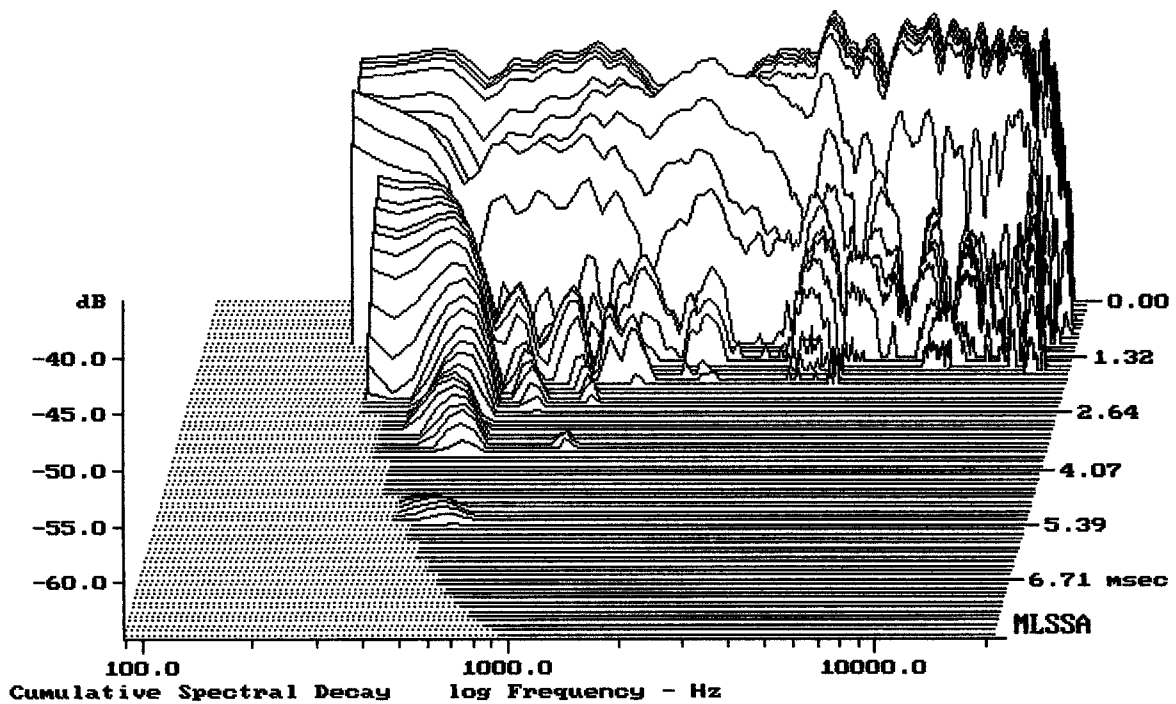

mean: 97.71, rms: 97.93, std: 1.81, max: 100.88, min: 86.11

KME CSA400D

MLSSA: Frequency Domain

-62.73 dB, 4173 Hz (94), 1.540 msec (15)

---

mean: 0.0003474, rms: 0.001183, std: 0.001131, max: 0.00446, min: -0.001482

---

KME CSA400D

MLSSA: Time Domain

---

mean: -434.3, rms: 437.9, std: 56.32, max: -224.1, min: -513.1

---

KME CSA400D

Overlay Compare: dev= +24/-8.3, std= 7.5, avg= -26

KME CSA400D

MLSSA: Frequency Domain

Overlay Compare: dev= +0.16/-17, std= 0.78, avg= -0.15

KME CSA400D