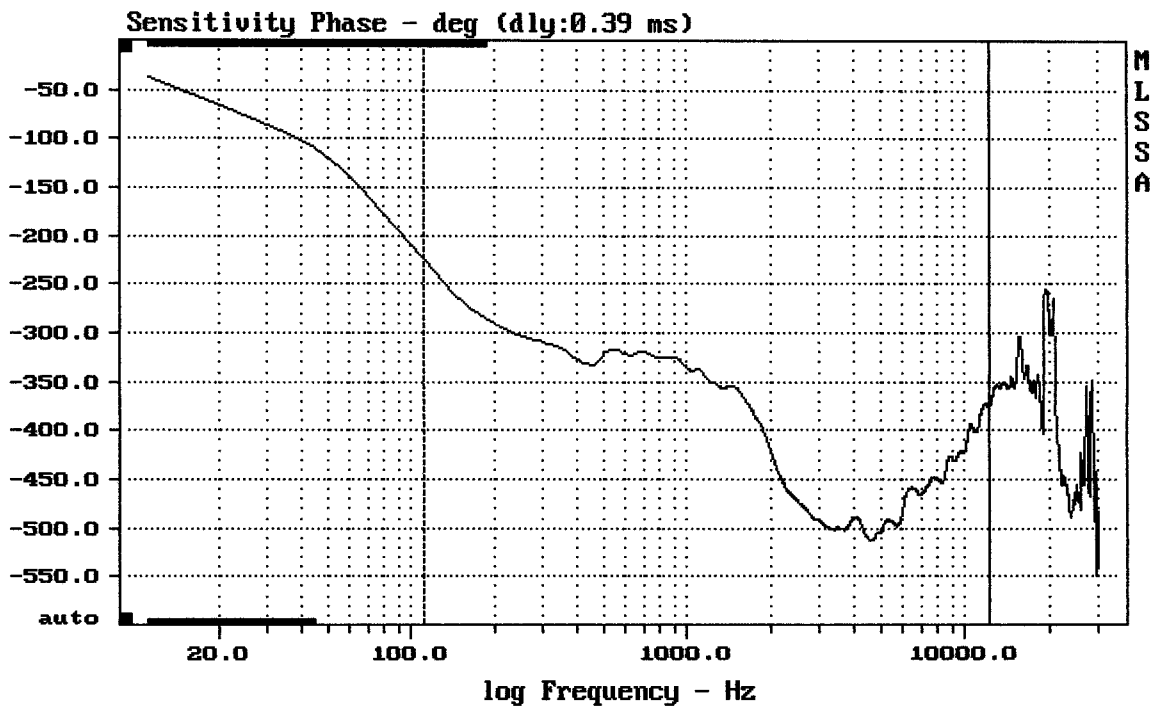

mean: 97.71, rms: 97.93, std: 1.81, max: 100.88, min: 86.11

KME CSA400D

MLSSA: Frequency Domain

-62.73 dB, 4173 Hz (94), 1.540 msec (15)

---

mean: 0.0003474, rms: 0.001183, std: 0.001131, max: 0.00446, min: -0.001482

---

KME CSA400D

MLSSA: Time Domain

---

mean: -434.3, rms: 437.9, std: 56.32, max: -224.1, min: -513.1

---

KME CSA400D

Overlay Compare: dev= +24/-8.3, std= 7.5, avg= -26

KME CSA400D

MLSSA: Frequency Domain

Overlay Compare: dev= +0.16/-17, std= 0.78, avg= -0.15

KME CSA400D