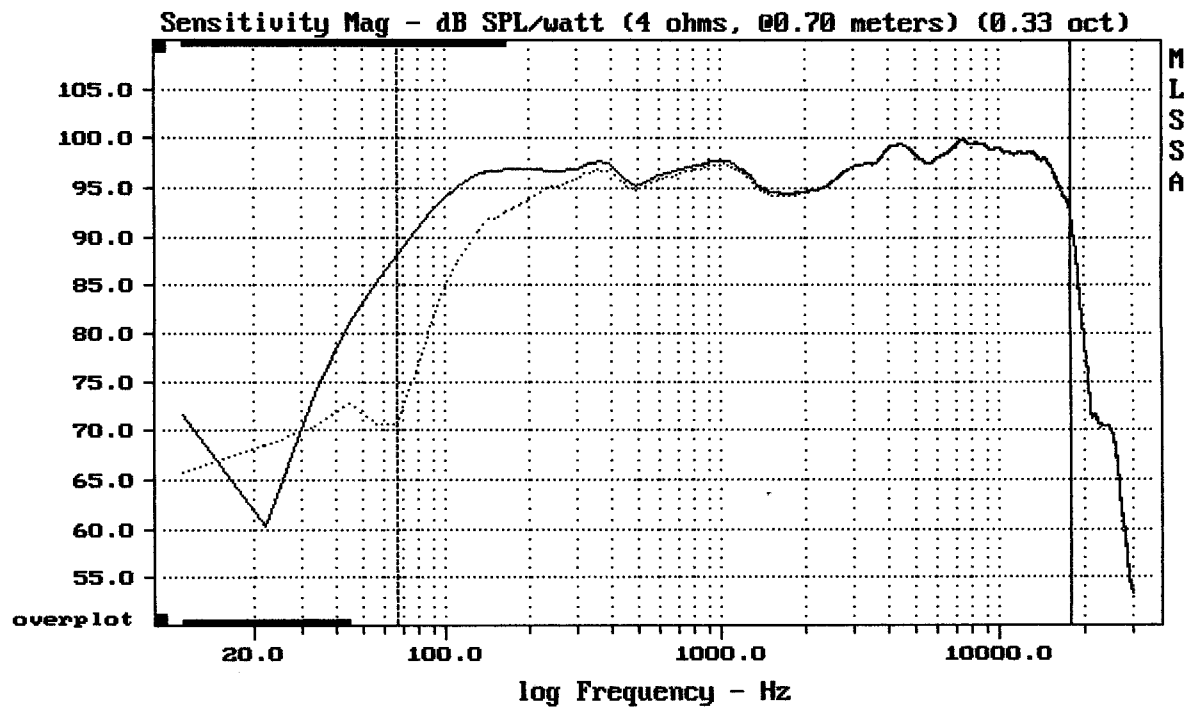

mean: 97.71, rms: 97.93, std: 1.81, max: 100.88, min: 86.11

KME CSA400D

MLSSA: Frequency Domain

-62.73 dB, 4173 Hz (94), 1.540 msec (15)

---

mean: 0.0003474, rms: 0.001183, std: 0.001131, max: 0.00446, min: -0.001482

---

KME CSA400D

MLSSA: Time Domain

---

mean: -434.3, rms: 437.9, std: 56.32, max: -224.1, min: -513.1

---

KME CSA400D

Overlay Compare: dev= +24/-8.3, std= 7.5, avg= -26

KME CSA400D

MLSSA: Frequency Domain

Overlay Compare: dev= +0.16/-17, std= 0.78, avg= -0.15

KME CSA400D