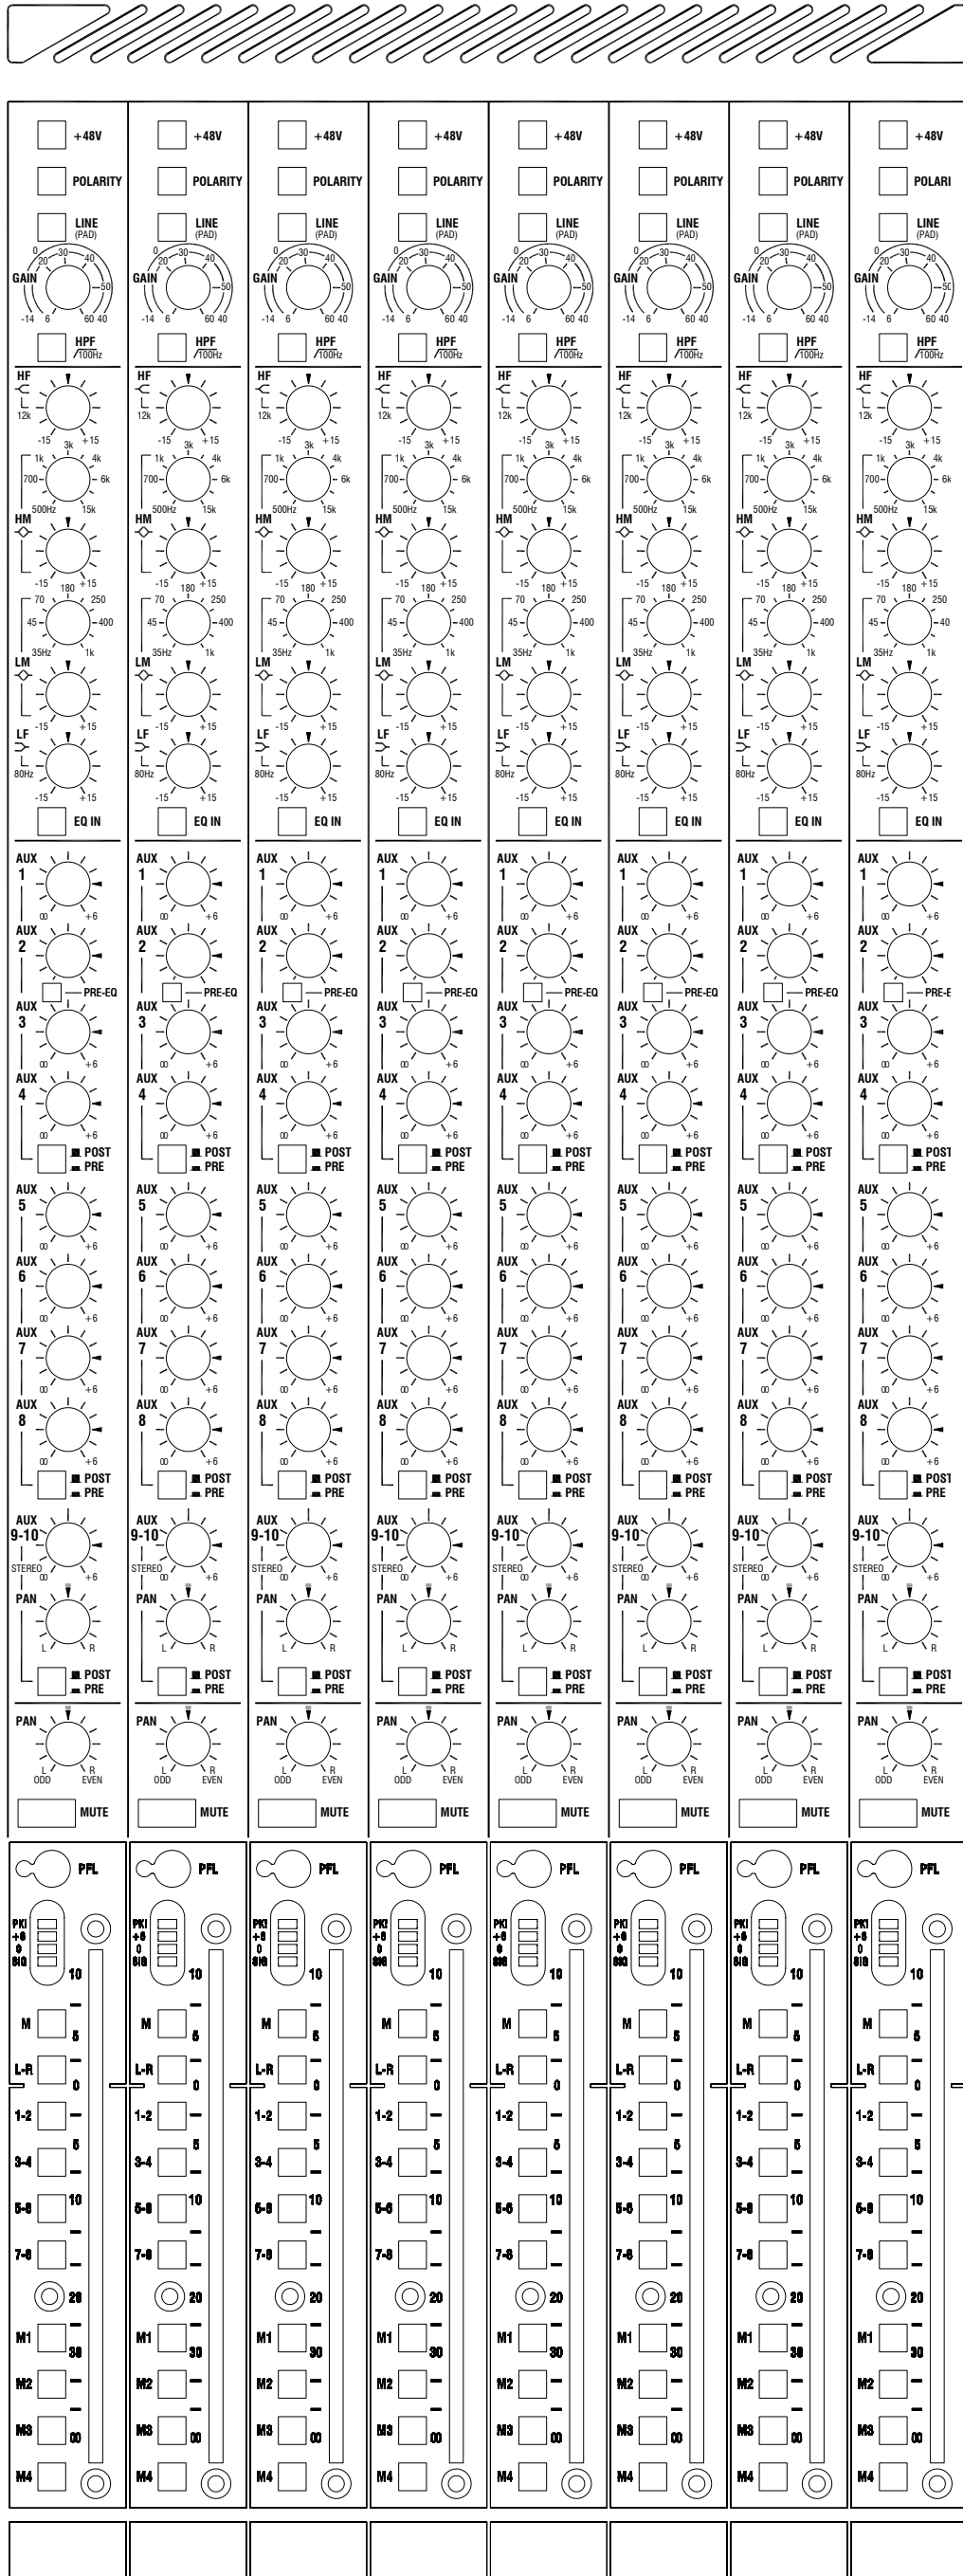

GL2800

	Width	Depth	Height	Weight
GL2800-824	944mm (37.2")	650mm (25.6")	170mm (6.7")	29 kg (63.8 lbs)
GL2800-832	1171mm (46.1")	650mm (25.6")	170mm (6.7")	35 kg (77 lbs)
GL2800-840	1398mm (55")	650mm (25.6")	170mm (6.7")	41 kg (90.2 lbs)
GL2800-848	1625mm (64")	650mm (25.6")	170mm (6.7")	47 kg (103.4 lbs)
GL2800-856	1852mm (72.9")	650mm (25.6")	170mm (6.7")	53 kg (116.6 lbs)

GL2800