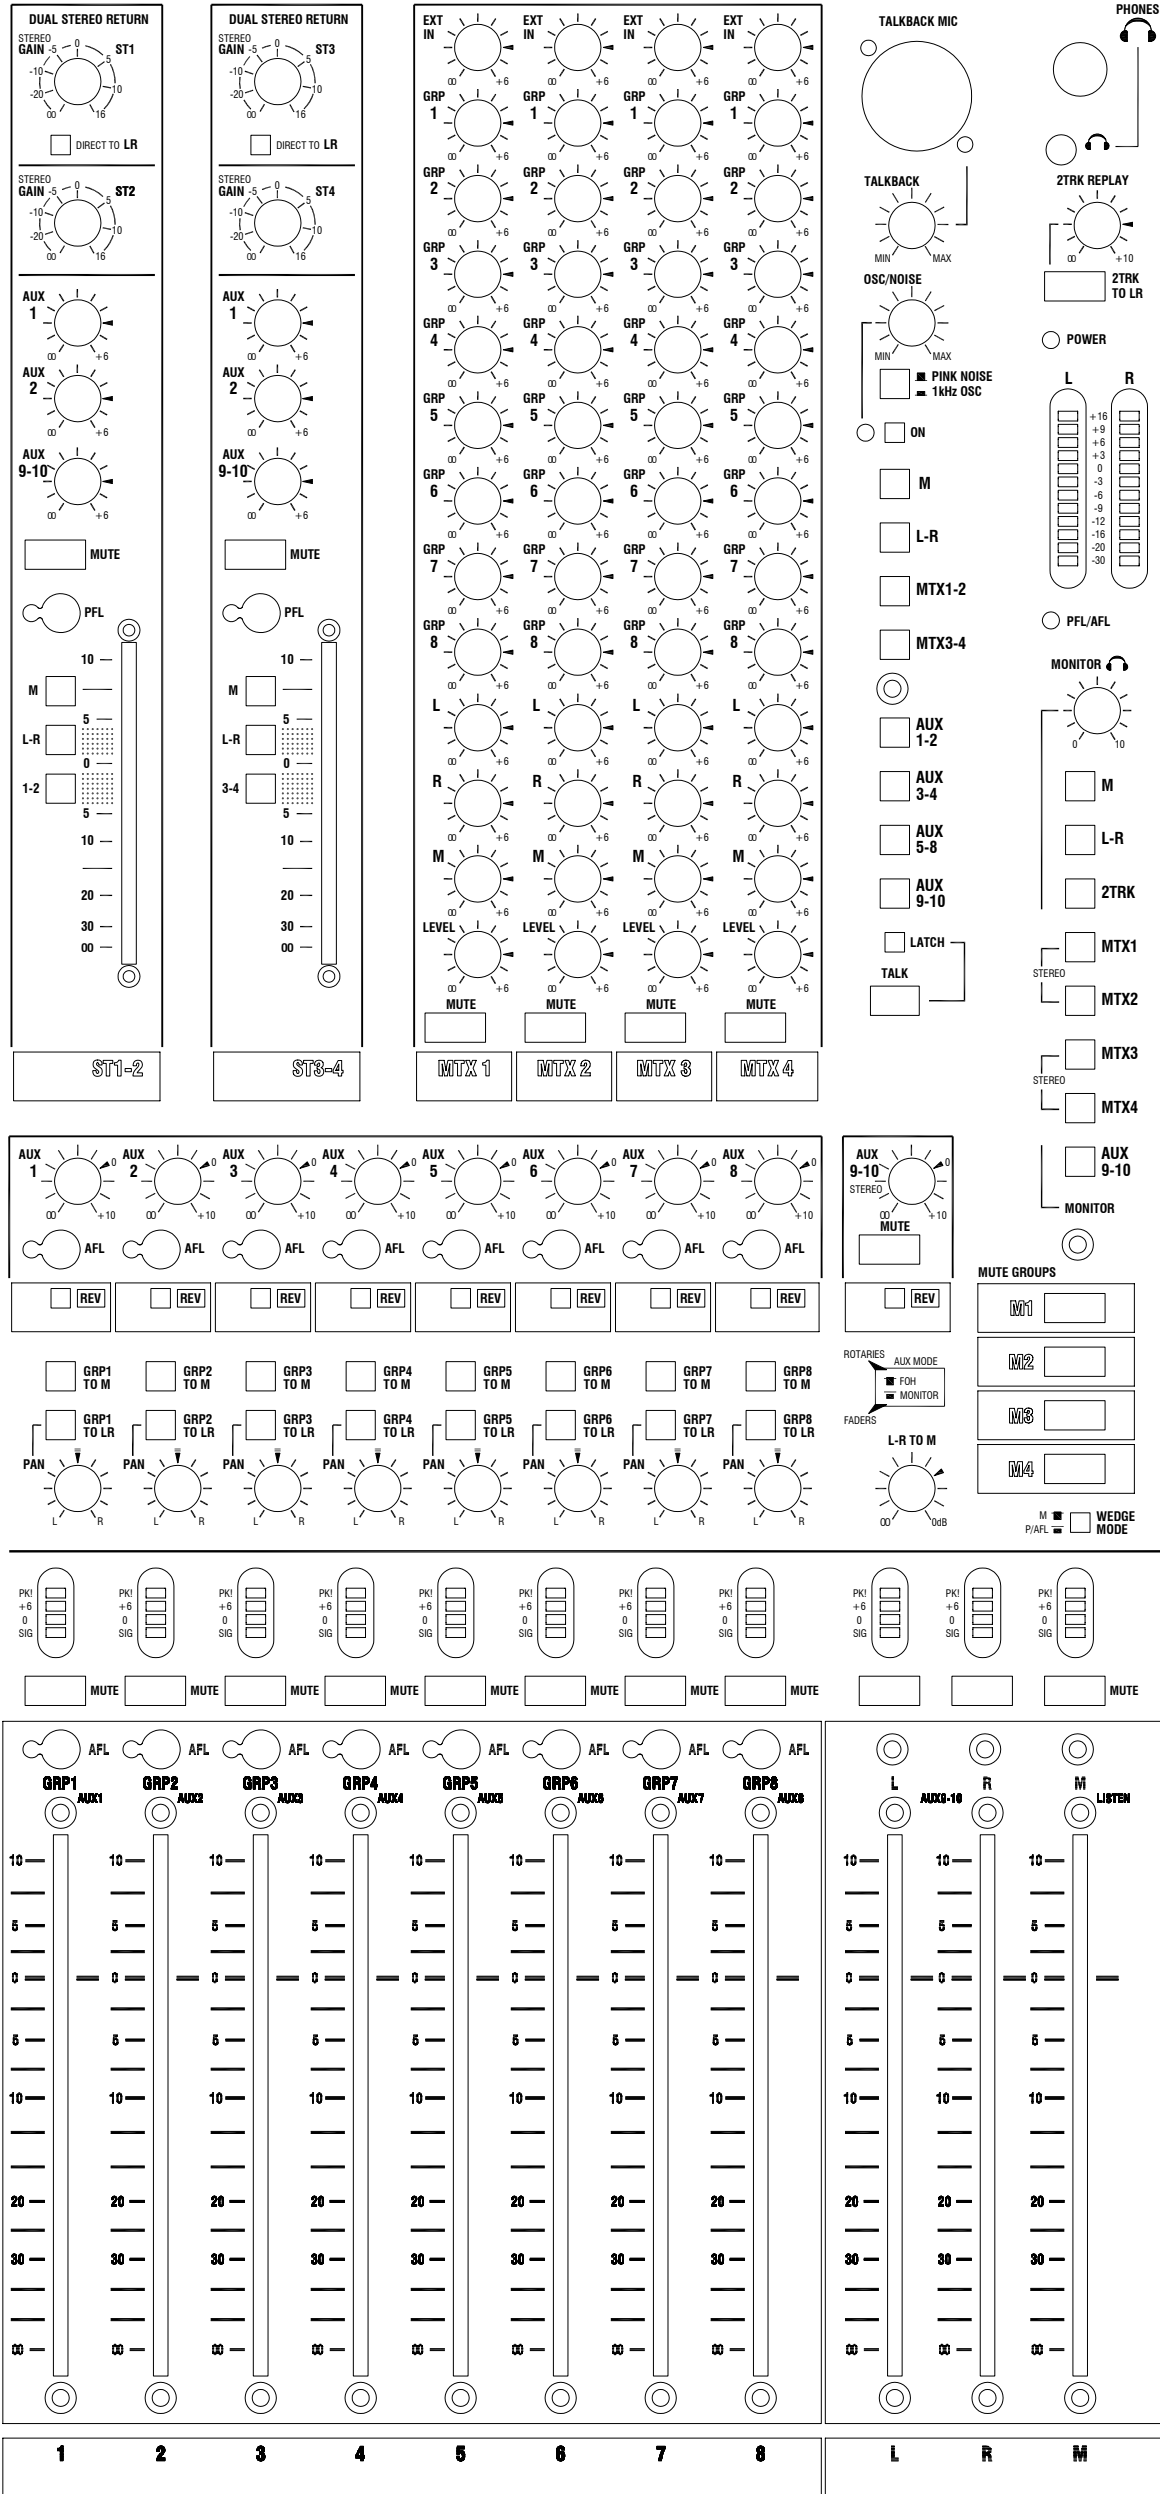

GL2800

	Width	Depth	Height	Weight
GL2800-824	944mm (37.2")	650mm (25.6")	170mm (6.7")	29 kg (63.8 lbs)
GL2800-832	1171mm (46.1")	650mm (25.6")	170mm (6.7")	35 kg (77 lbs)
GL2800-840	1398mm (55")	650mm (25.6")	170mm (6.7")	41 kg (90.2 lbs)
GL2800-848	1625mm (64")	650mm (25.6")	170mm (6.7")	47 kg (103.4 lbs)
GL2800-856	1852mm (72.9")	650mm (25.6")	170mm (6.7")	53 kg (116.6 lbs)

GL2800