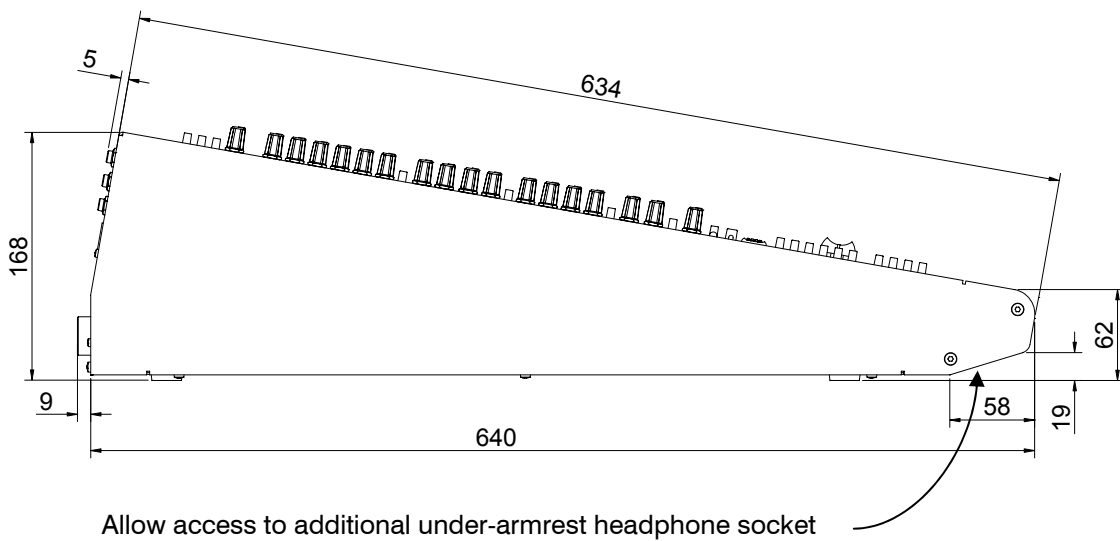

GL2800

	Width	Depth	Height	Weight
GL2800-824	944mm (37.2")	650mm (25.6")	170mm (6.7")	29 kg (63.8 lbs)
GL2800-832	1171mm (46.1")	650mm (25.6")	170mm (6.7")	35 kg (77 lbs)
GL2800-840	1398mm (55")	650mm (25.6")	170mm (6.7")	41 kg (90.2 lbs)
GL2800-848	1625mm (64")	650mm (25.6")	170mm (6.7")	47 kg (103.4 lbs)
GL2800-856	1852mm (72.9")	650mm (25.6")	170mm (6.7")	53 kg (116.6 lbs)

GL2800