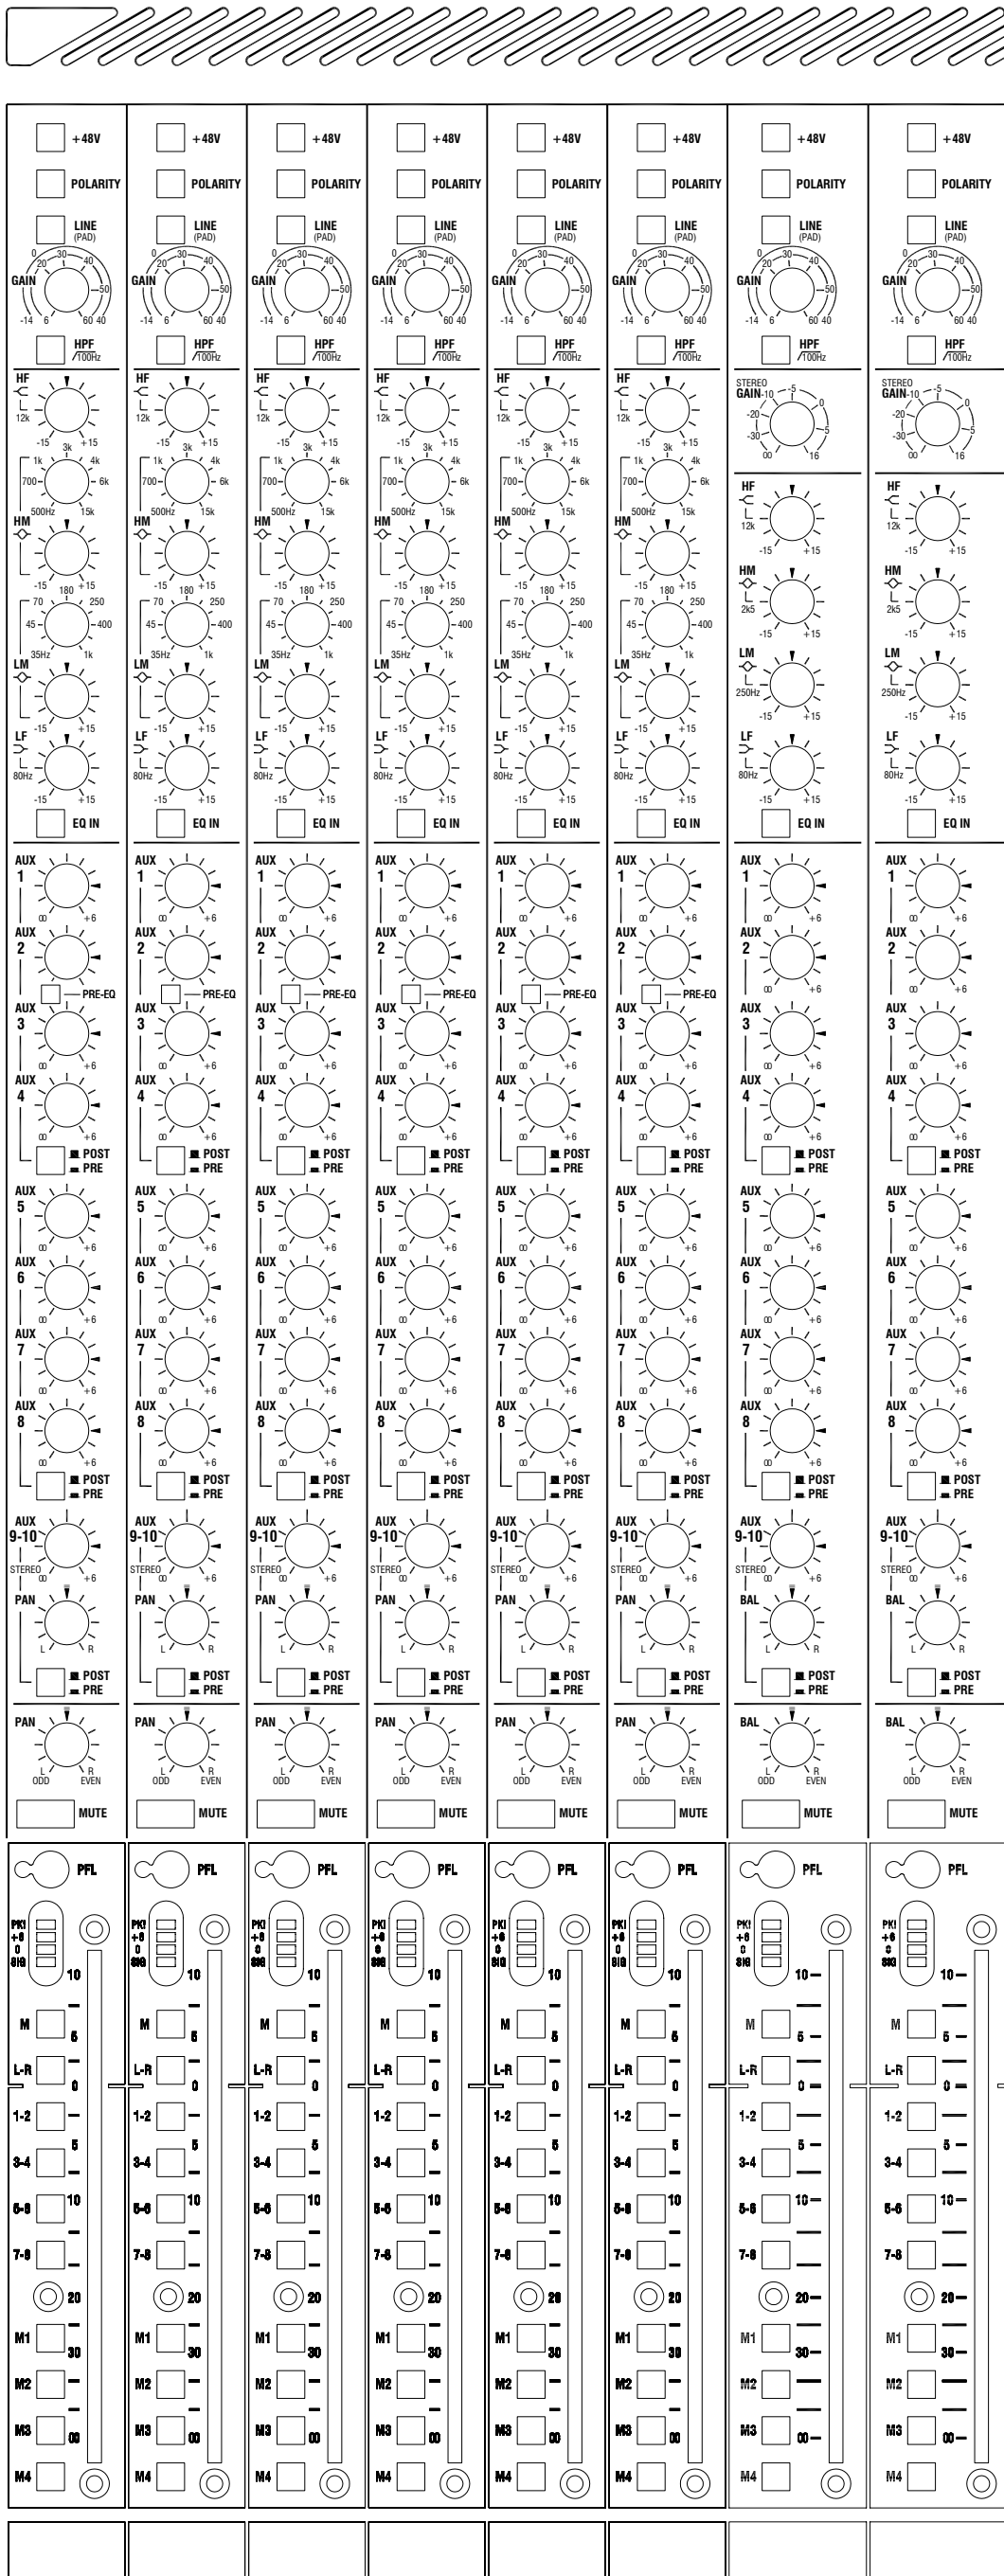

GL2800

	Width	Depth	Height	Weight
GL2800-824	944mm (37.2")	650mm (25.6")	170mm (6.7")	29 kg (63.8 lbs)
GL2800-832	1171mm (46.1")	650mm (25.6")	170mm (6.7")	35 kg (77 lbs)
GL2800-840	1398mm (55")	650mm (25.6")	170mm (6.7")	41 kg (90.2 lbs)
GL2800-848	1625mm (64")	650mm (25.6")	170mm (6.7")	47 kg (103.4 lbs)
GL2800-856	1852mm (72.9")	650mm (25.6")	170mm (6.7")	53 kg (116.6 lbs)

GL2800