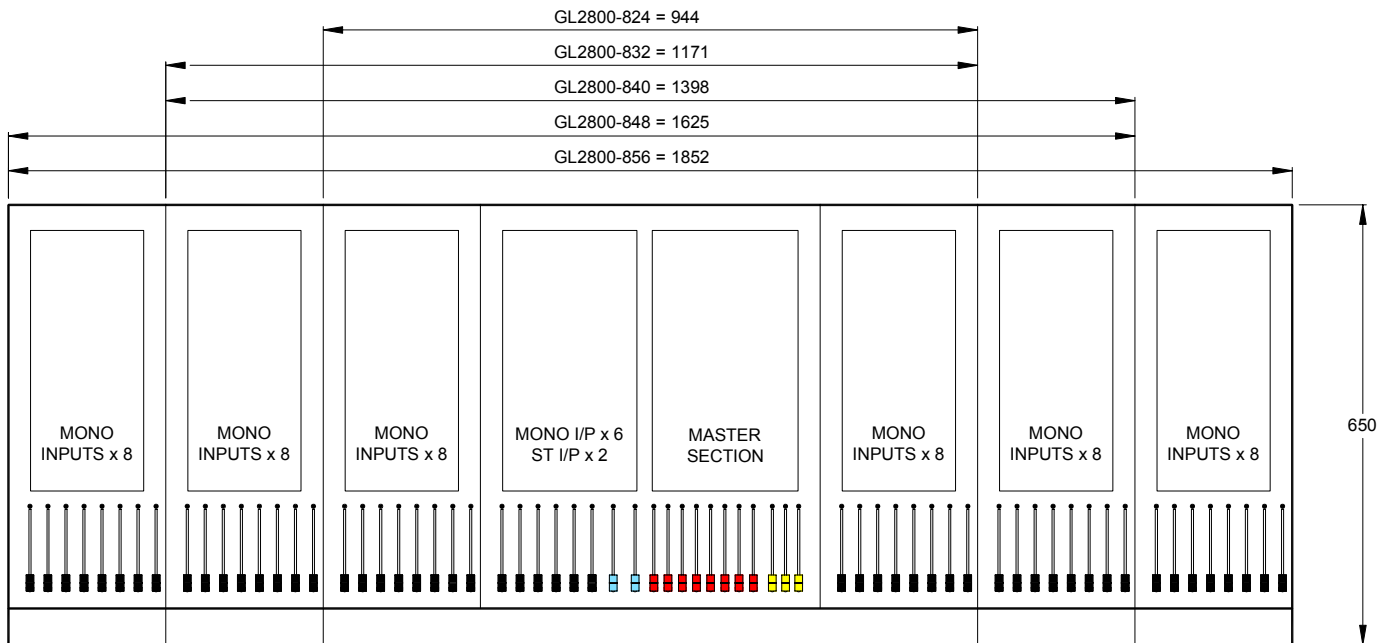

GL2800

	Width	Depth	Height	Weight
GL2800-824	944mm (37.2")	650mm (25.6")	170mm (6.7")	29 kg (63.8 lbs)
GL2800-832	1171mm (46.1")	650mm (25.6")	170mm (6.7")	35 kg (77 lbs)
GL2800-840	1398mm (55")	650mm (25.6")	170mm (6.7")	41 kg (90.2 lbs)
GL2800-848	1625mm (64")	650mm (25.6")	170mm (6.7")	47 kg (103.4 lbs)
GL2800-856	1852mm (72.9")	650mm (25.6")	170mm (6.7")	53 kg (116.6 lbs)

GL2800