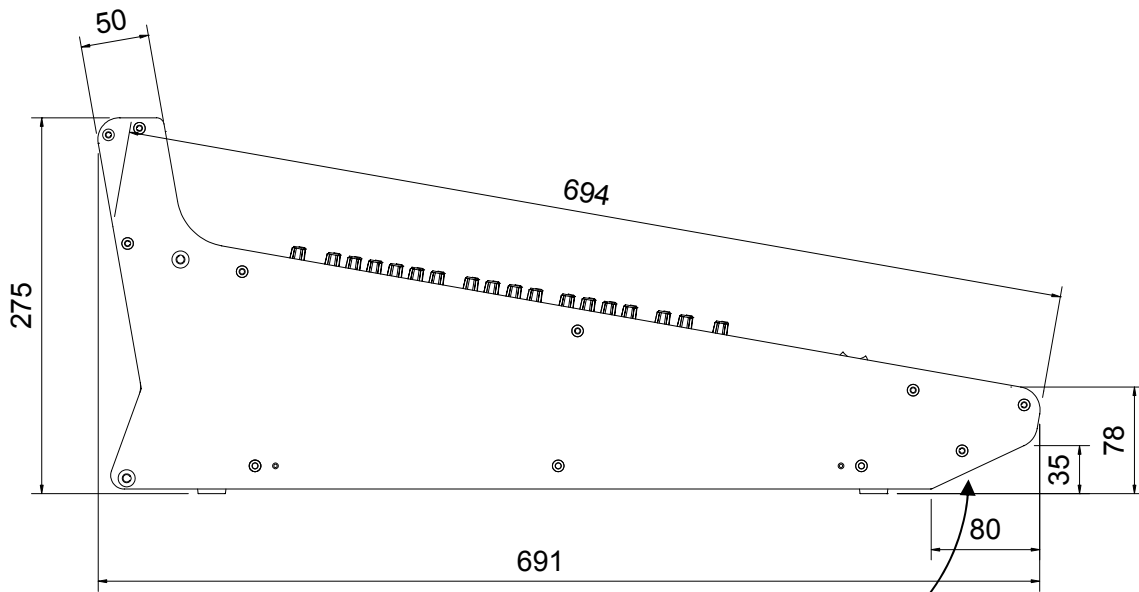

20

30

∞

Allow access to additional under-armrest headphone socket

	Width	Depth	Height	Weight
GL3800-824	1026mm (40.4")	691mm (27.2")	275mm (10.8")	33 kg (72.6 lbs)
GL3800-832	1281mm (50.4")	691mm (27.2")	275mm (10.8")	42 kg (92.4 lbs)
GL3800-840	1536mm (60.4")	691mm (27.2")	275mm (10.8")	51 kg (112.2 lbs)
GL3800-848	1791mm (70.5")	691mm (27.2")	275mm (10.8")	60 kg (132 lbs)