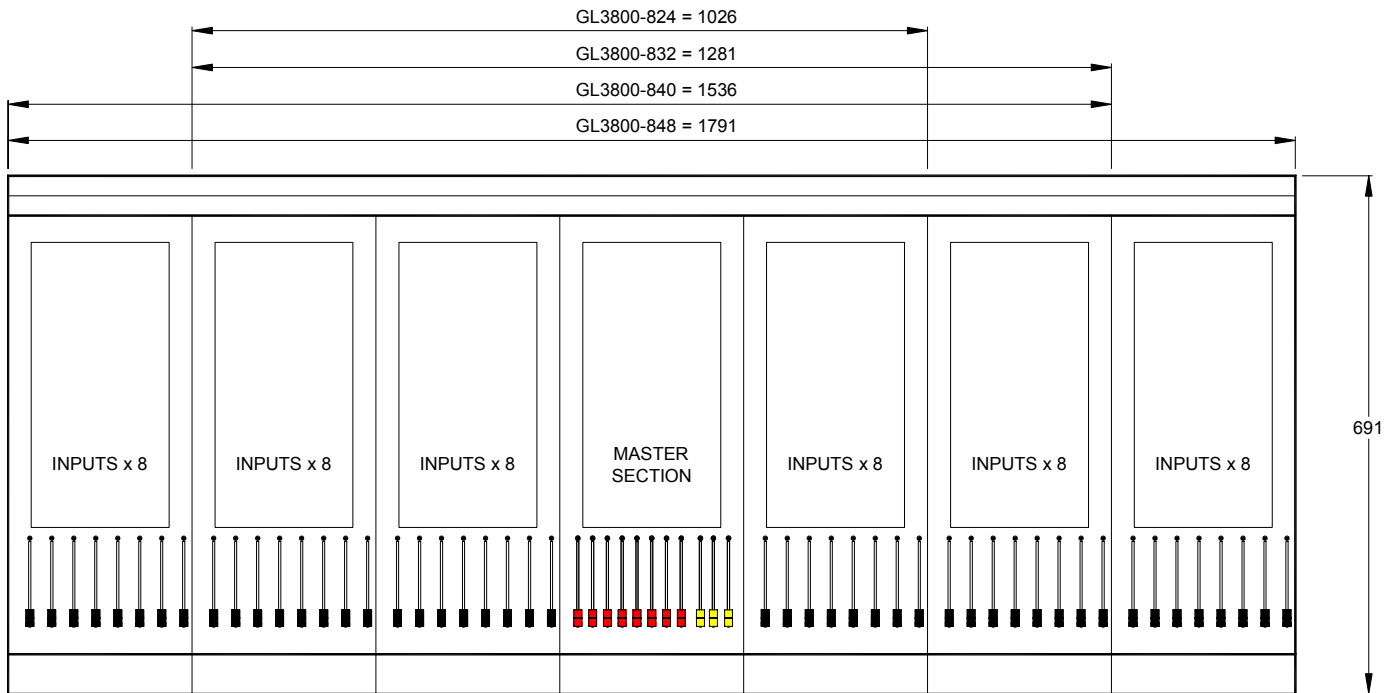

20

30

∞

Allow access to additional under-armrest headphone socket

	Width	Depth	Height	Weight
GL3800-824	1026mm (40.4")	691mm (27.2")	275mm (10.8")	33 kg (72.6 lbs)
GL3800-832	1281mm (50.4")	691mm (27.2")	275mm (10.8")	42 kg (92.4 lbs)
GL3800-840	1536mm (60.4")	691mm (27.2")	275mm (10.8")	51 kg (112.2 lbs)
GL3800-848	1791mm (70.5")	691mm (27.2")	275mm (10.8")	60 kg (132 lbs)