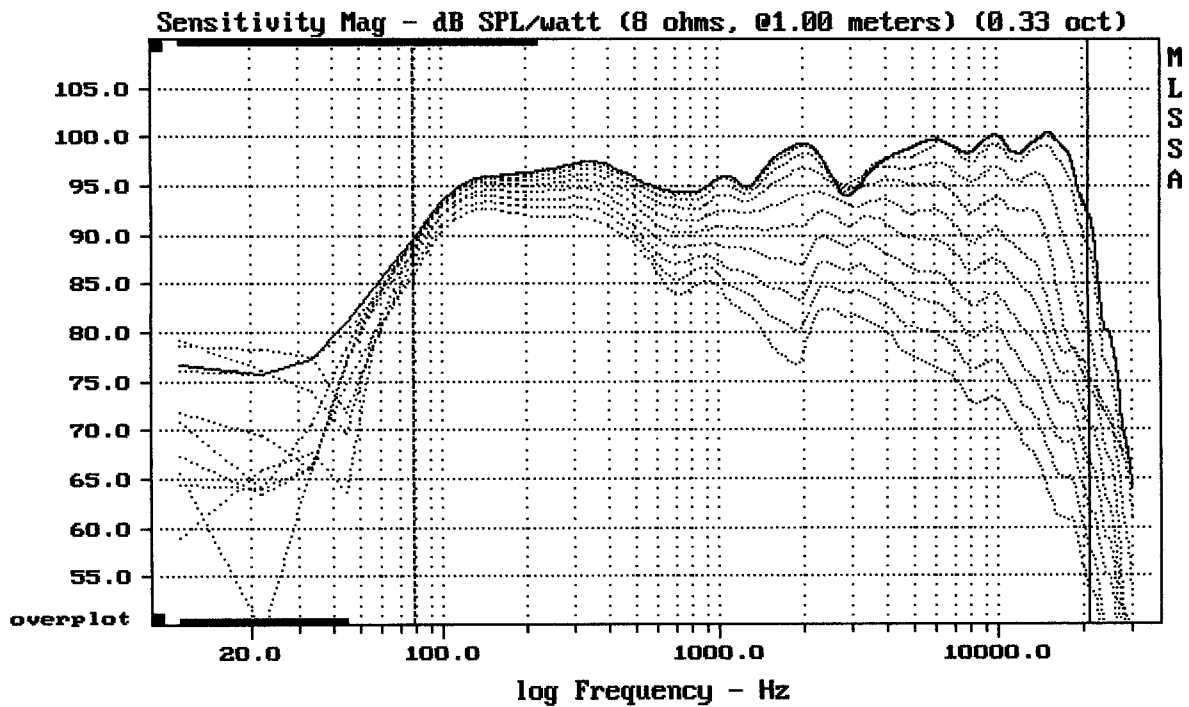

mean: 98.51, rms: 98.77, std: 1.92, max: 102.26, min: 88.37

dB TECHNOLOGIES OPERA LYRIC 412

MLSSA: Frequency Domain

-68.65 dB, 1065 Hz (24), 2.860 msec (27)

mean: $-2.257e-005$, rms: 0.0006605, std: 0.0006601, max: 0.0033, min: -0.001098

dB TECHNOLOGIES OPERA LYRIC 412

MLSSA: Time Domain

Overlay Compare: dev= +25/-11, std= 8.9, avg= -28

dB TECHNOLOGIES OPERA LYRIC 412