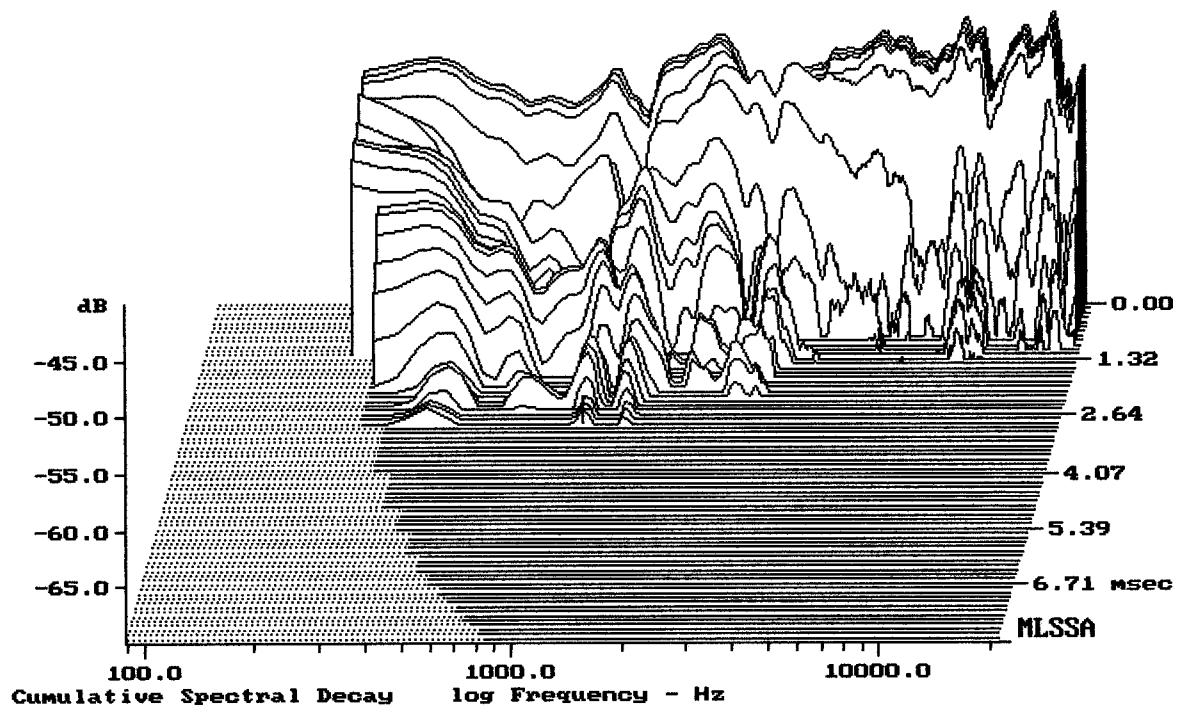

mean: 98.51, rms: 98.77, std: 1.92, max: 102.26, min: 88.37

dB TECHNOLOGIES OPERA LYRIC 412

MLSSA: Frequency Domain

-68.65 dB, 1065 Hz (24), 2.860 msec (27)

mean: $-2.257e-005$, rms: 0.0006605, std: 0.0006601, max: 0.0033, min: -0.001098

dB TECHNOLOGIES OPERA LYRIC 412

MLSSA: Time Domain

Overlay Compare: dev= +25/-11, std= 8.9, avg= -28

dB TECHNOLOGIES OPERA LYRIC 412