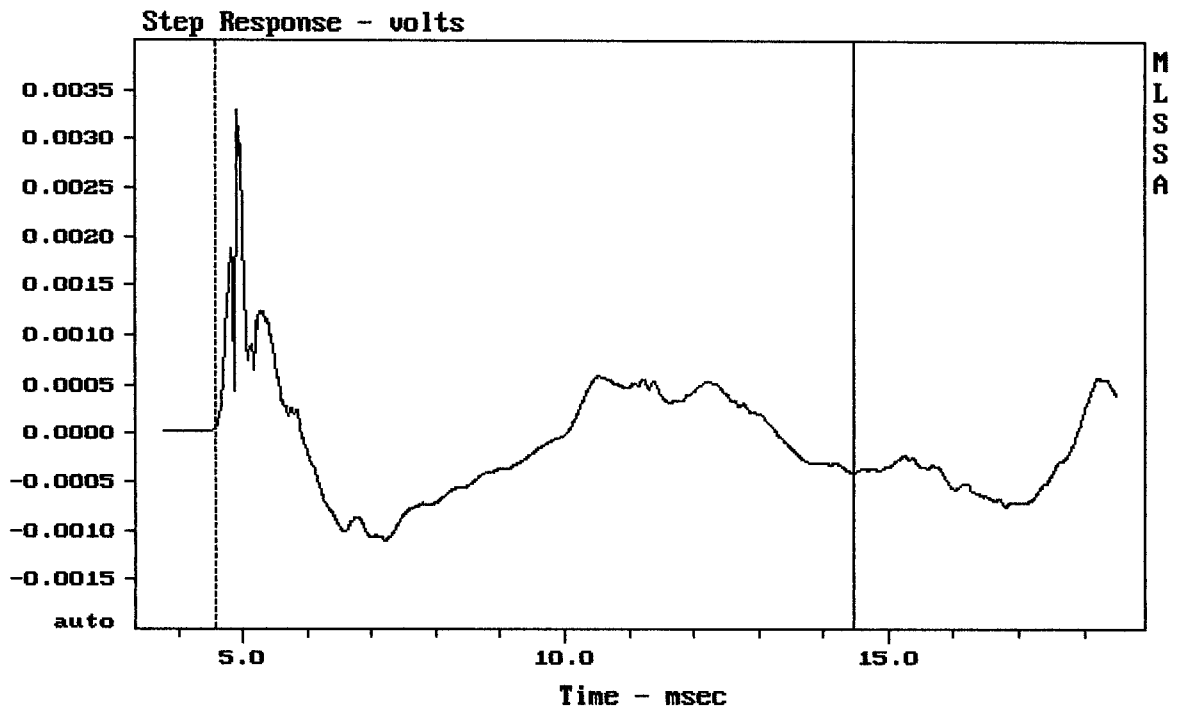

mean: 98.51, rms: 98.77, std: 1.92, max: 102.26, min: 88.37

dB TECHNOLOGIES OPERA LYRIC 412

MLSSA: Frequency Domain

-68.65 dB, 1065 Hz (24), 2.860 msec (27)

mean: $-2.257e-005$, rms: 0.0006605, std: 0.0006601, max: 0.0033, min: -0.001098

dB TECHNOLOGIES OPERA LYRIC 412

MLSSA: Time Domain

Overlay Compare: dev= +25/-11, std= 8.9, avg= -28

dB TECHNOLOGIES OPERA LYRIC 412