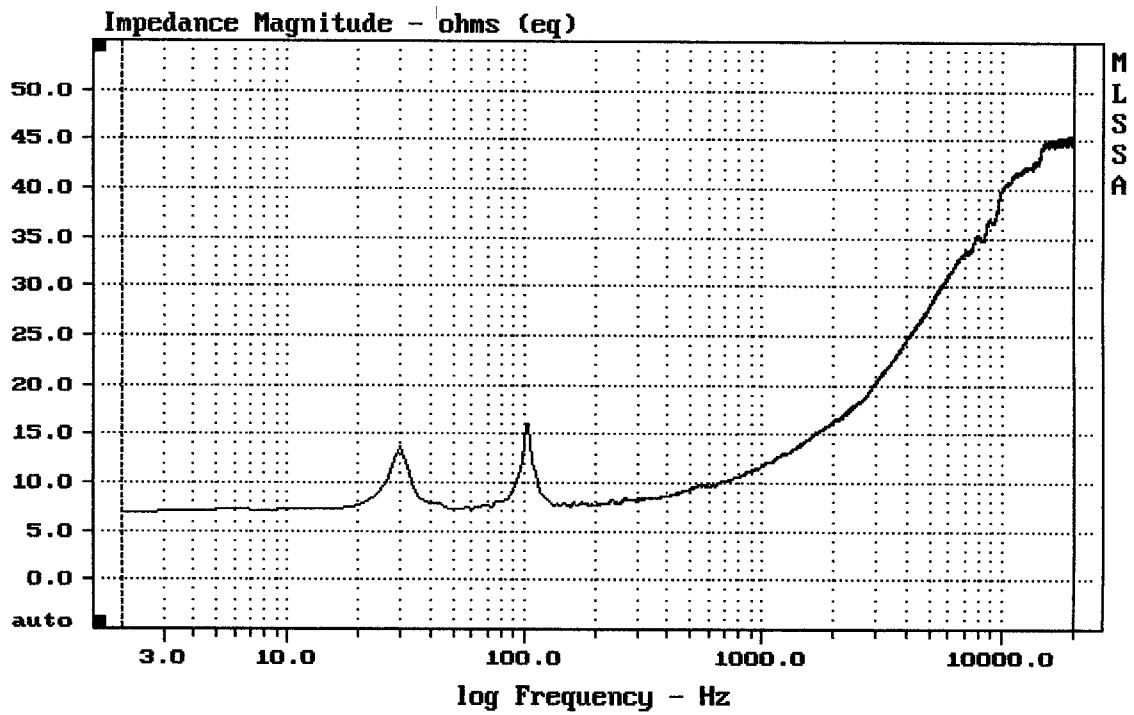

mean: 34.71, rms: 36.39, std: 10.93, max: 45.52, min: 6.837

LANEY CM15 CHINA

MLSSA: Frequency Domain

Level (55:15004 Hz) = 94.17 dB SPL/watt (8 ohms, @1.70 meters)

LANEY CM15 CHINA

mean: 34.71, rms: 36.39, std: 10.93, max: 45.52, min: 6.837

LANEY CM15 CHINA

MLSSA: Frequency Domain

Level (55:15004 Hz) = 94.17 dB SPL/watt (8 ohms, @1.70 meters)

LANEY CM15 CHINA