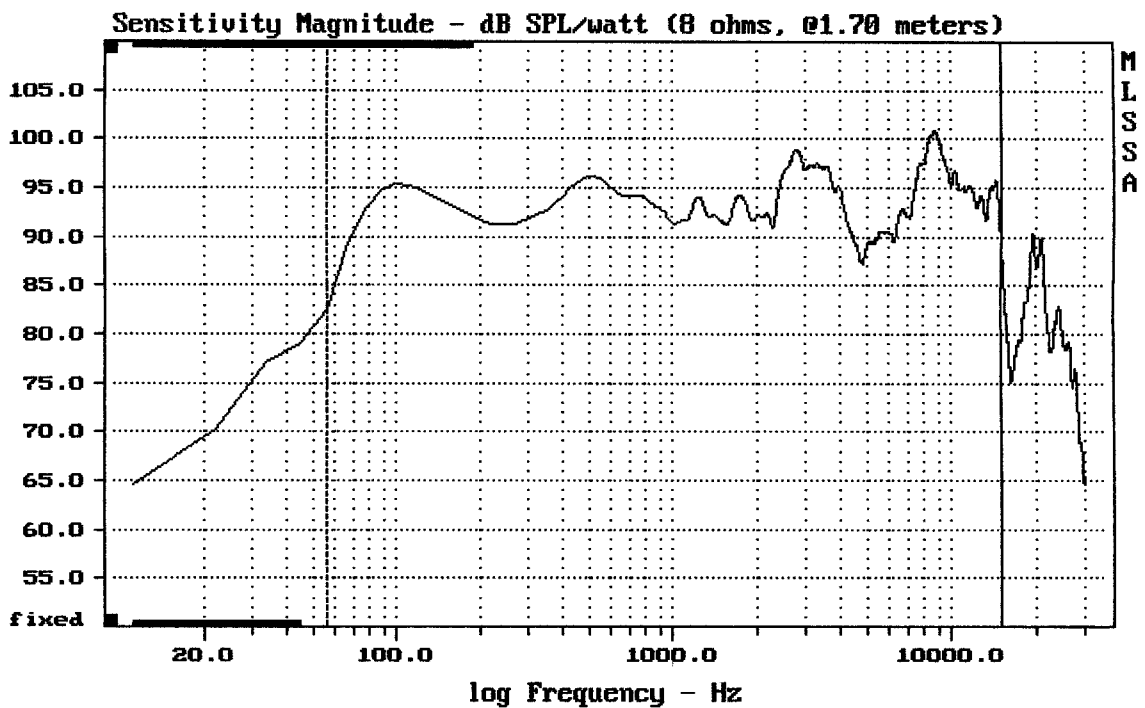

mean: 34.71, rms: 36.39, std: 10.93, max: 45.52, min: 6.837

LANEY CM15 CHINA

MLSSA: Frequency Domain

Level (55:15004 Hz) = 94.17 dB SPL/watt (8 ohms, @1.70 meters)

LANEY CM15 CHINA

mean: 34.71, rms: 36.39, std: 10.93, max: 45.52, min: 6.837

LANEY CM15 CHINA

MLSSA: Frequency Domain

Level (55:15004 Hz) = 94.17 dB SPL/watt (8 ohms, @1.70 meters)

LANEY CM15 CHINA