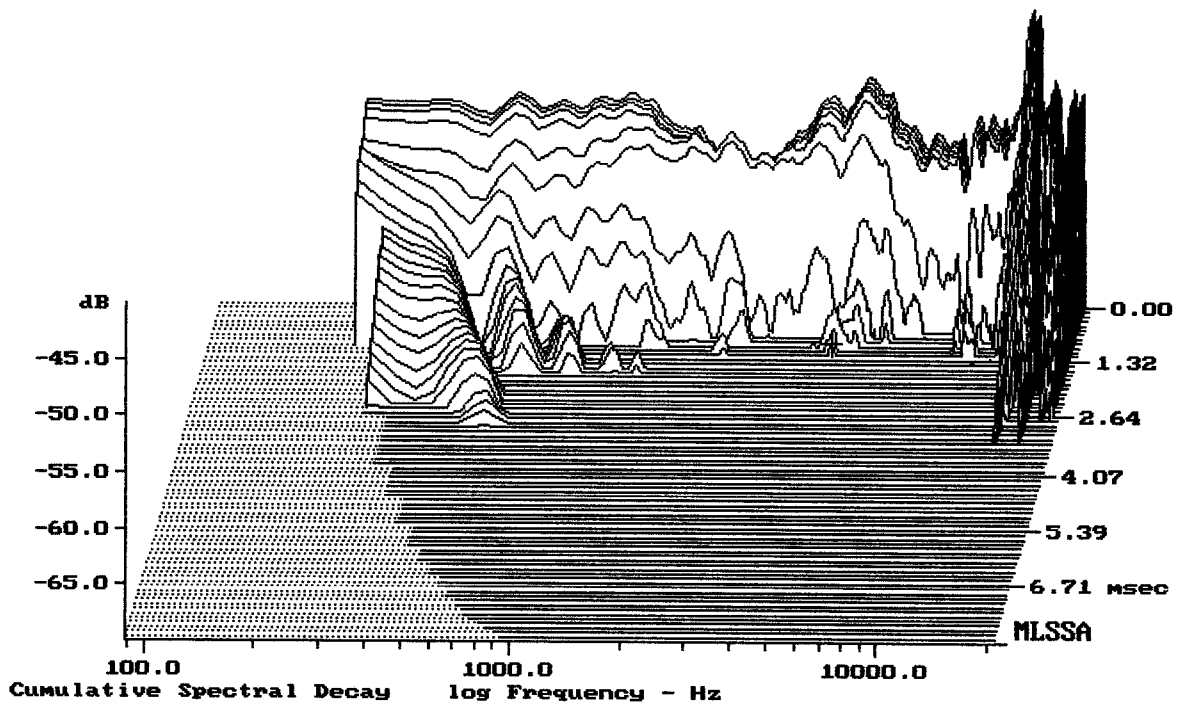

Level (78:20000 Hz) = 97.38 dB SPL/watt (8 ohms, @1.55 meters)

NEXT X 15

MLSSA: Frequency Domain

-68.90 dB, 4528 Hz (102), 1.210 msec (12)

mean: -0.0008244, rms: 0.00169, std: 0.001475, max: 0.005984, min: -0.002793

NEXT X 15

MLSSA: Time Domain

Overlay Compare: dev= +23/-9.7, std= 7.7, avg= -25

NEXT X 15

---

mean: -12.79, rms: 38, std: 35.78, max: 119.6, min: -64.12

---

NEXT X 15

MLSSA: Frequency Domain

---

mean: 11.43, rms: 12.51, std: 5.101, max: 98.36, min: 6.555

---

NEXT X 15