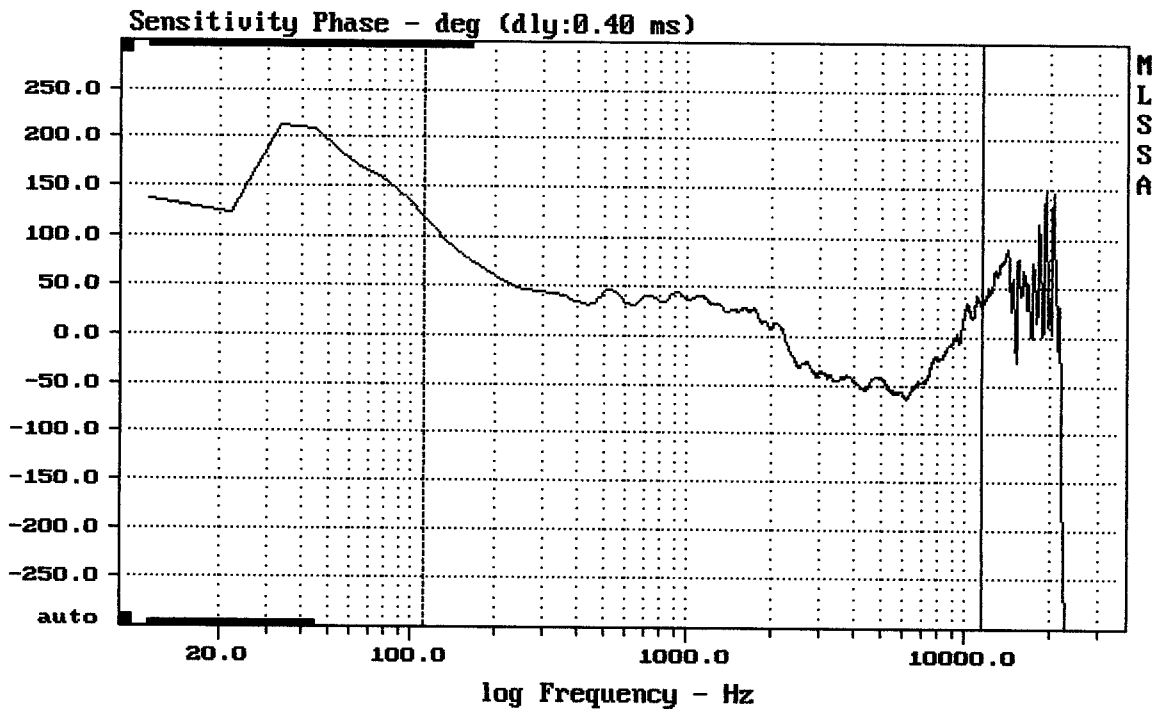

Level (78:20000 Hz) = 97.38 dB SPL/watt (8 ohms, @1.55 meters)

NEXT X 15

MLSSA: Frequency Domain

-68.90 dB, 4528 Hz (102), 1.210 msec (12)

mean: -0.0008244, rms: 0.00169, std: 0.001475, max: 0.005984, min: -0.002793

NEXT X 15

MLSSA: Time Domain

Overlay Compare: dev= +23/-9.7, std= 7.7, avg= -25

NEXT X 15

---

mean: -12.79, rms: 38, std: 35.78, max: 119.6, min: -64.12

---

NEXT X 15

MLSSA: Frequency Domain

---

mean: 11.43, rms: 12.51, std: 5.101, max: 98.36, min: 6.555

---

NEXT X 15