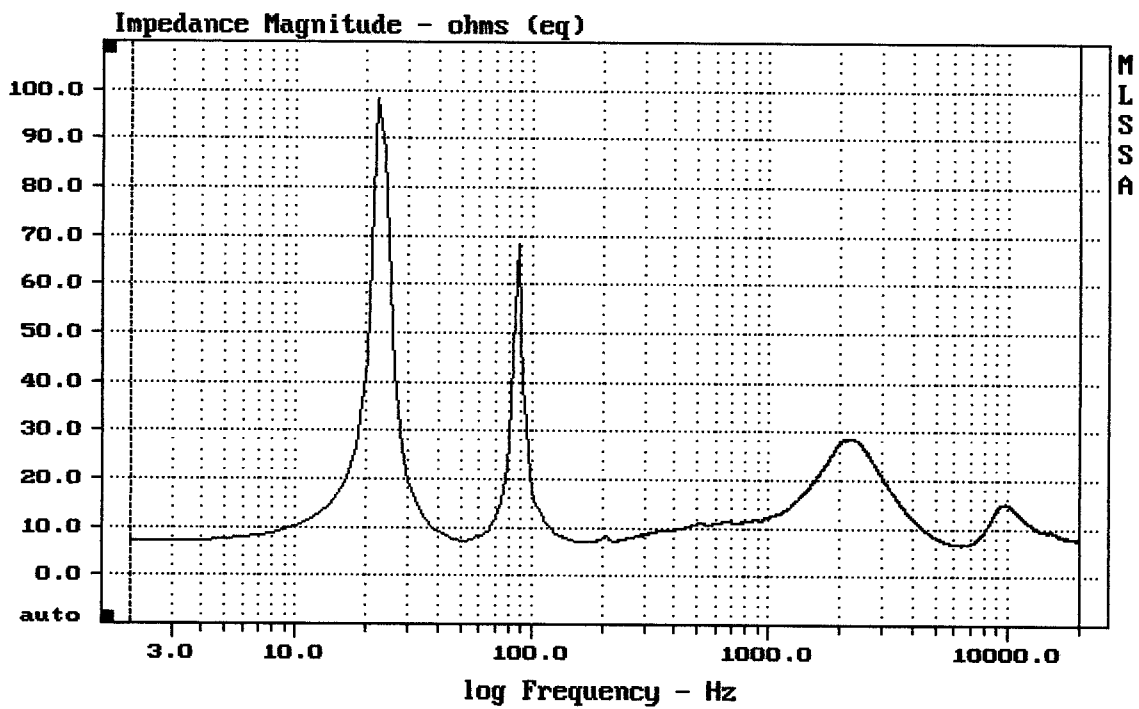

---

mean: 11.43, rms: 12.51, std: 5.101, max: 98.36, min: 6.555

NEXT X 15