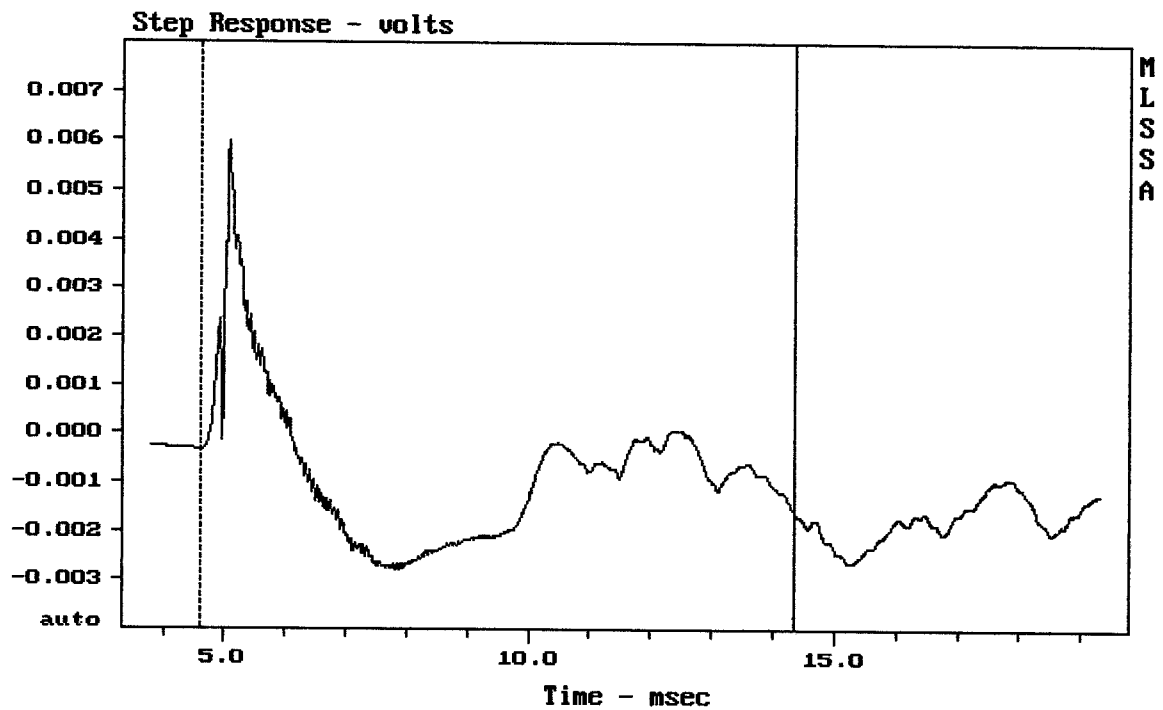

Level (78:20000 Hz) = 97.38 dB SPL/watt (8 ohms, @1.55 meters)

NEXT X 15

MLSSA: Frequency Domain

-68.90 dB, 4528 Hz (102), 1.210 msec (12)

mean: -0.0008244, rms: 0.00169, std: 0.001475, max: 0.005984, min: -0.002793

NEXT X 15

MLSSA: Time Domain

Overlay Compare: dev= +23/-9.7, std= 7.7, avg= -25

NEXT X 15

---

mean: -12.79, rms: 38, std: 35.78, max: 119.6, min: -64.12

---

NEXT X 15