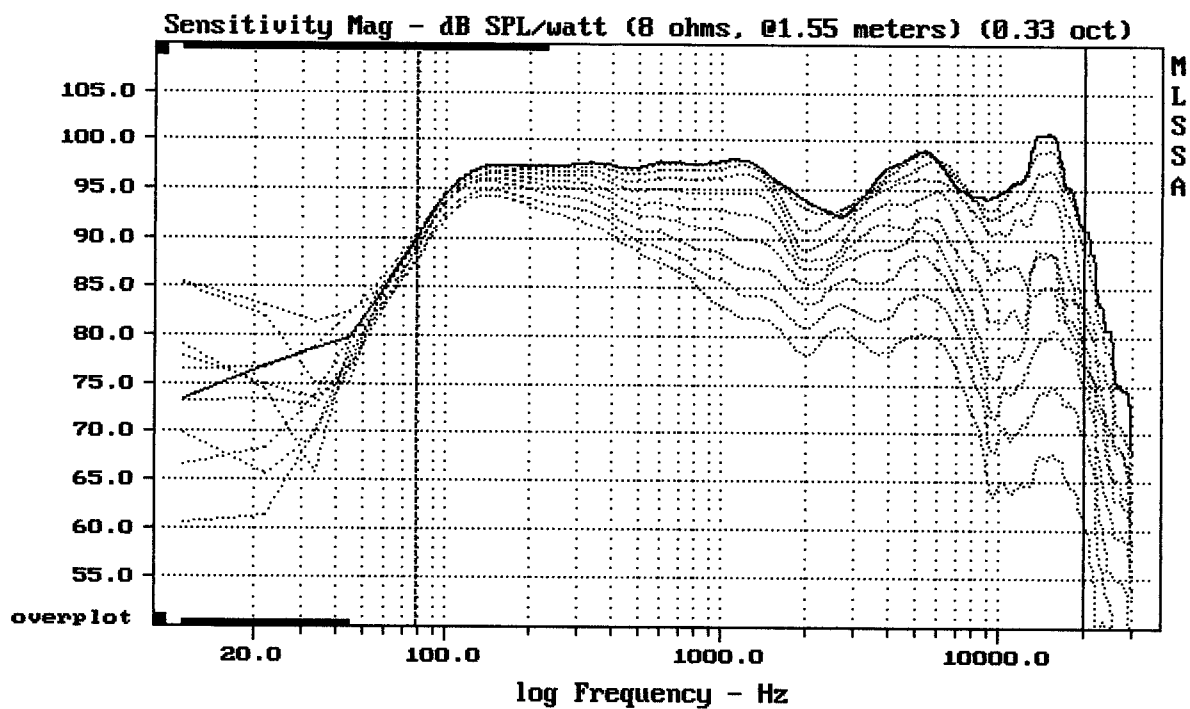

Level (78:20000 Hz) = 97.38 dB SPL/watt (8 ohms, @1.55 meters)

NEXT X 15

MLSSA: Frequency Domain

-68.90 dB, 4528 Hz (102), 1.210 msec (12)

mean: -0.0008244, rms: 0.00169, std: 0.001475, max: 0.005984, min: -0.002793

NEXT X 15

MLSSA: Time Domain

Overlay Compare: dev= +23/-9.7, std= 7.7, avg= -25

NEXT X 15

---

mean: -12.79, rms: 38, std: 35.78, max: 119.6, min: -64.12

---

NEXT X 15

MLSSA: Frequency Domain

---

mean: 11.43, rms: 12.51, std: 5.101, max: 98.36, min: 6.555

---

NEXT X 15