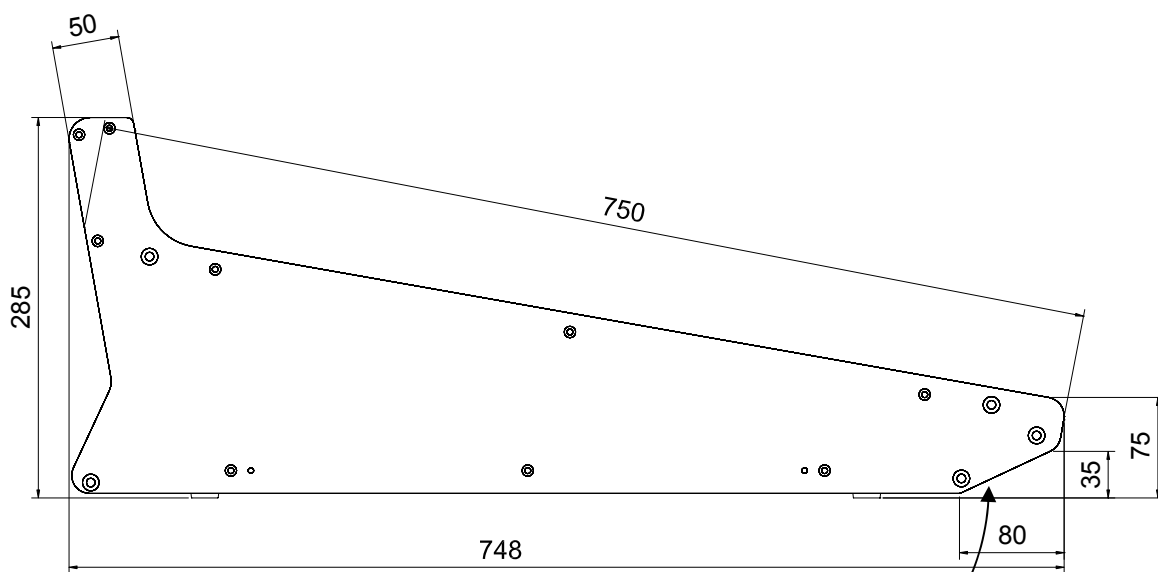

(DISABLE) MUTE GROUPS

Allow access to additional under-armrest headphone socket

	Width	Depth	Height	Weight
GL4800-824	1166mm (45.9")	748mm (29.4")	285mm (11.2")	47 kg (103.4 lbs)
GL4800-832	1421mm (55.9")	748mm (29.4")	285mm (11.2")	57 kg (125.4 lbs)
GL4800-840	1676mm (66")	748mm (29.4")	285mm (11.2")	67 kg (147.4 lbs)
GL4800-848	1931mm (76")	748mm (29.4")	285mm (11.2")	77 kg (169.4 lbs)