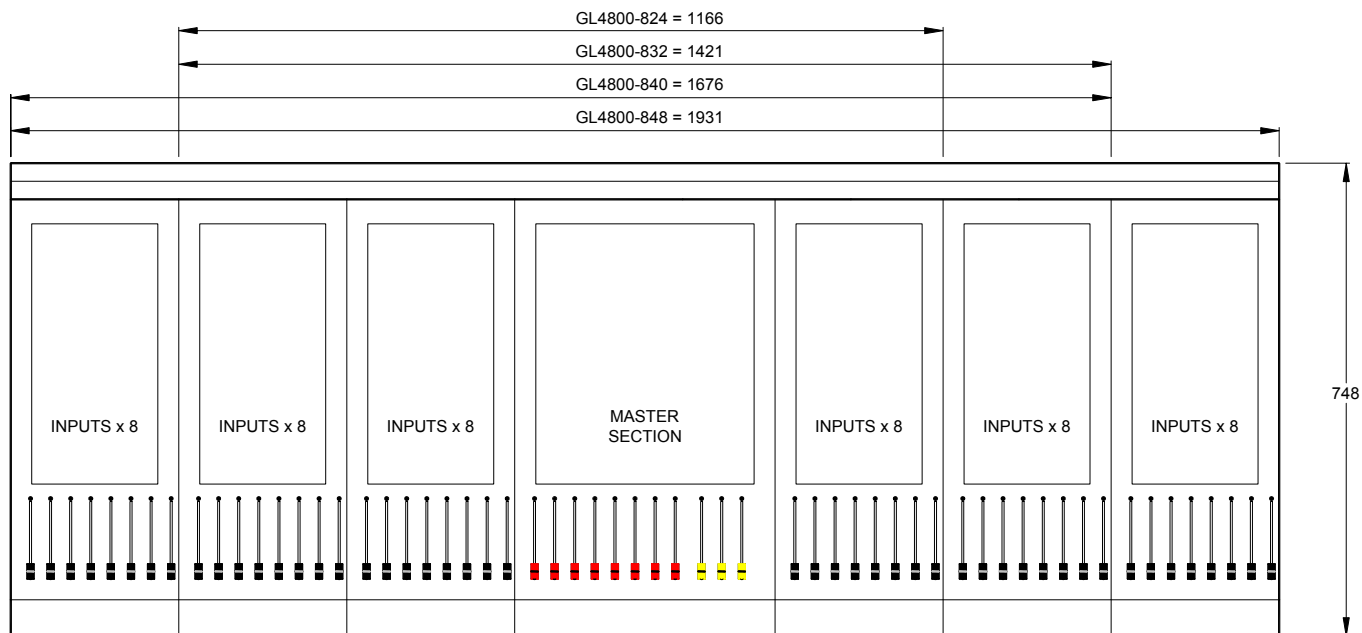

(DISABLE) MUTE GROUPS

Allow access to additional under-armrest headphone socket

	Width	Depth	Height	Weight
GL4800-824	1166mm (45.9")	748mm (29.4")	285mm (11.2")	47 kg (103.4 lbs)
GL4800-832	1421mm (55.9")	748mm (29.4")	285mm (11.2")	57 kg (125.4 lbs)
GL4800-840	1676mm (66")	748mm (29.4")	285mm (11.2")	67 kg (147.4 lbs)
GL4800-848	1931mm (76")	748mm (29.4")	285mm (11.2")	77 kg (169.4 lbs)

GL4800 SYSTEM BLOCK DIAGRAM