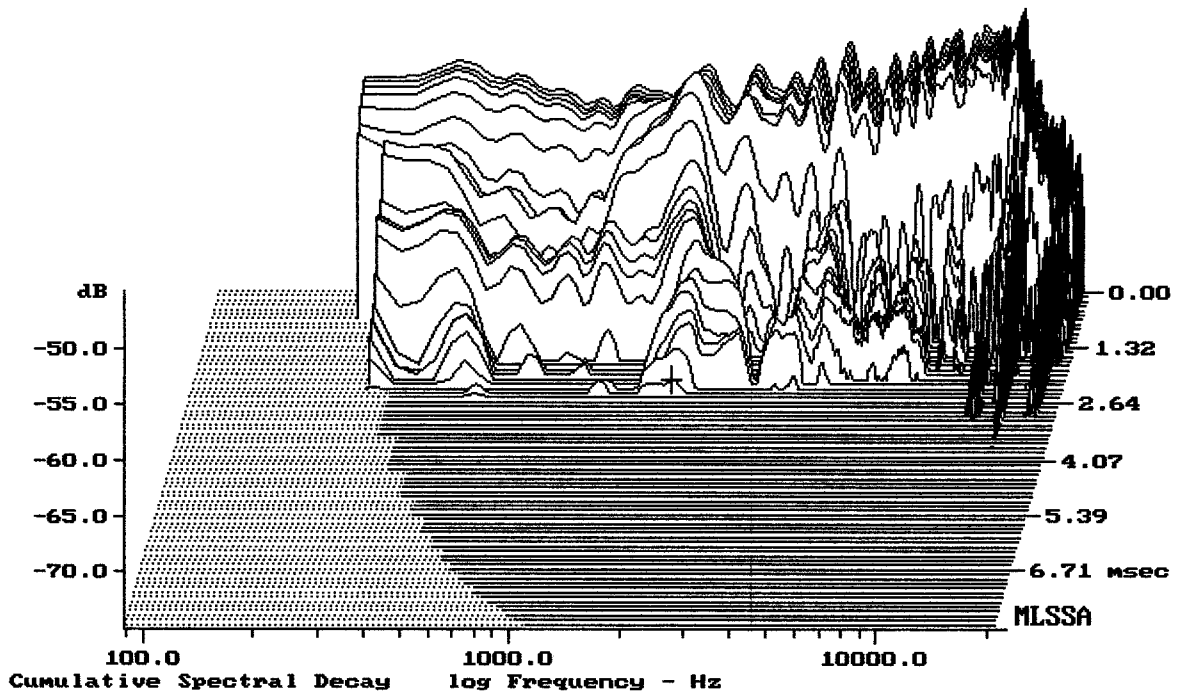

---

Level (78:17500 Hz) = 94.99 dB SPL/watt (8 ohms, @1.70 meters)

---

QSC MD-F122/124r

MLSSA: Frequency Domain

-73.76 dB, 1820 Hz (41), 2.420 msec (23)

mean: 0.0003414, rms: 0.0009844, std: 0.0009233, max: 0.004631, min: -0.0007704

QSC MD-F122/124r

MLSSA: Time Domain

Overlay Compare: dev= +1.1/-2.7, std= 0.79, avg= -0.38

QSC MD-F122/124r

---

Overlay Compare: dev= +13/-7.2, std= 4.3, avg= -16

---

QSC MD-F122/124r