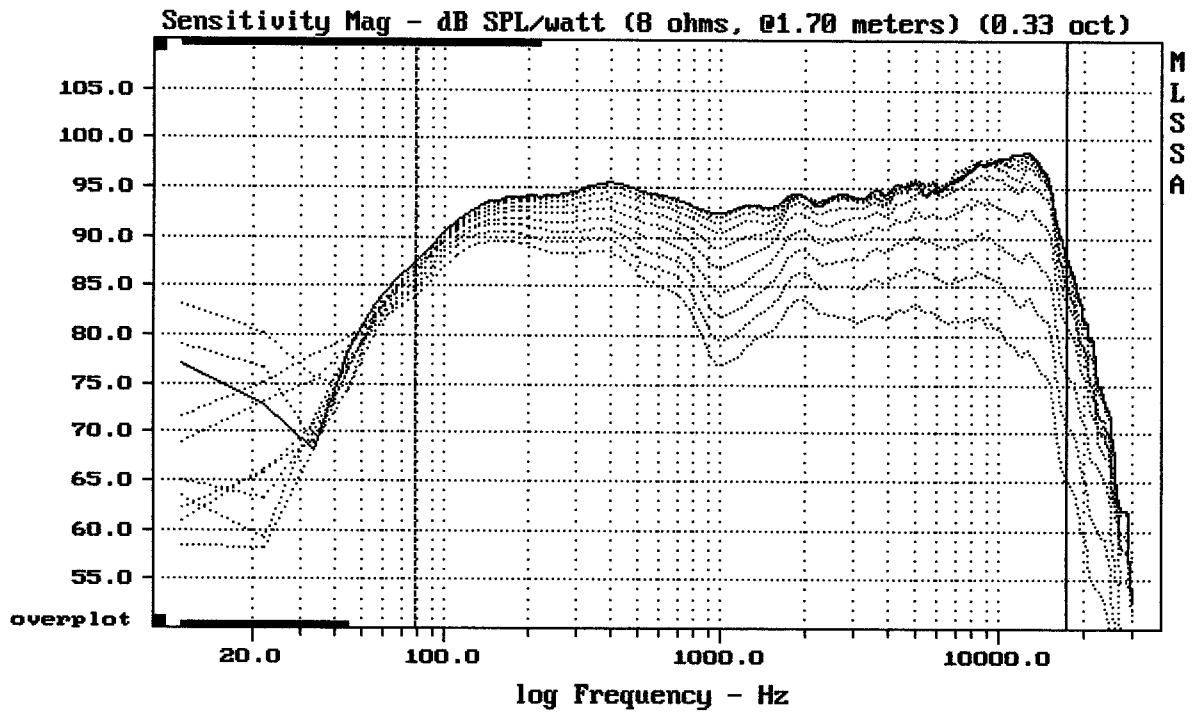

---

Level (78:17500 Hz) = 94.99 dB SPL/watt (8 ohms, @1.70 meters)

---

QSC MD-F122/124r

MLSSA: Frequency Domain

-73.76 dB, 1820 Hz (41), 2.420 msec (23)

mean: 0.0003414, rms: 0.0009844, std: 0.0009233, max: 0.004631, min: -0.0007704

QSC MD-F122/124r

MLSSA: Time Domain

Overlay Compare: dev= +1.1/-2.7, std= 0.79, avg= -0.38

QSC MD-F122/124r

---

Overlay Compare: dev= +13/-7.2, std= 4.3, avg= -16

---

QSC MD-F122/124r

MLSSA: Frequency Domain

---

mean: 11.78, rms: 12.31, std: 3.593, max: 63.66, min: 6.568

---

QSC MD-F122/124r