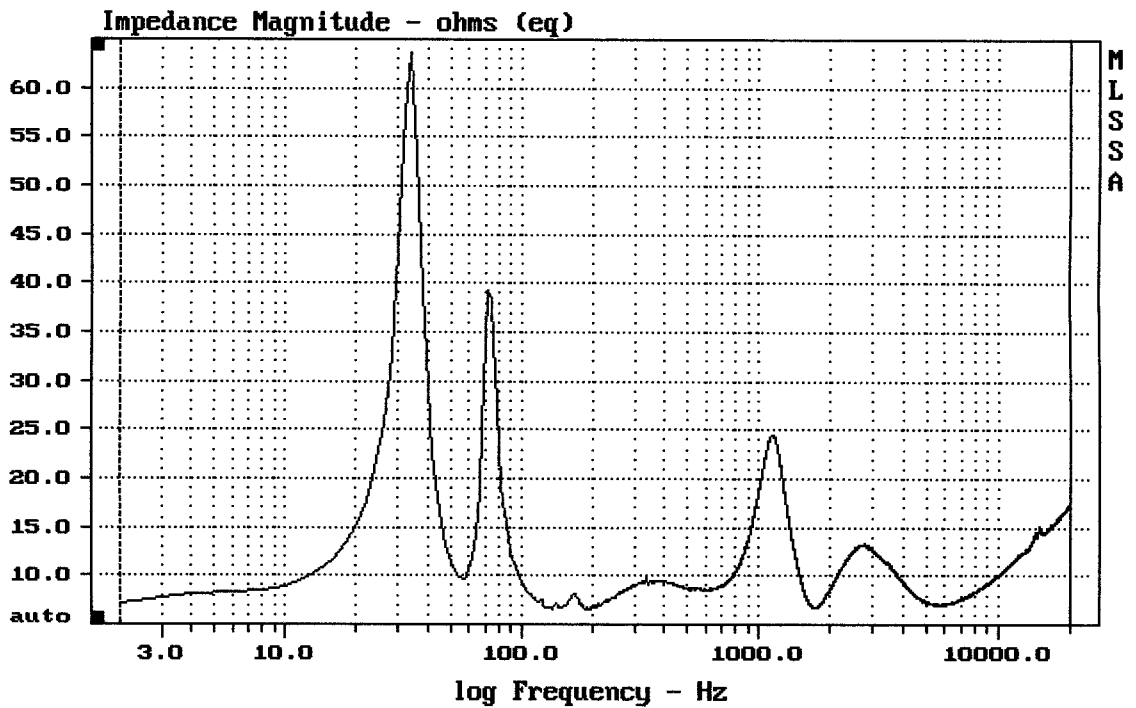

---

mean: 11.78, rms: 12.31, std: 3.593, max: 63.66, min: 6.568

QSC MD-F122/124r