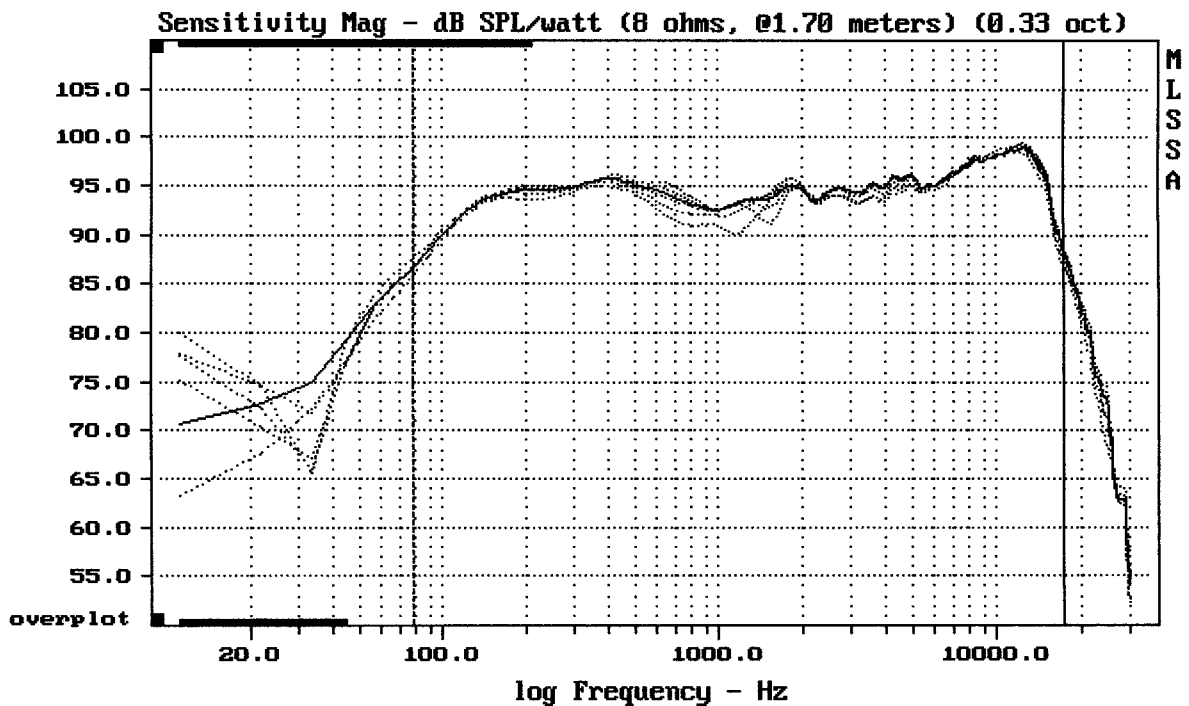

---

Level (78:17500 Hz) = 94.99 dB SPL/watt (8 ohms, @1.70 meters)

---

QSC MD-F122/124r

MLSSA: Frequency Domain

-73.76 dB, 1820 Hz (41), 2.420 msec (23)

mean: 0.0003414, rms: 0.0009844, std: 0.0009233, max: 0.004631, min: -0.0007704

QSC MD-F122/124r

MLSSA: Time Domain

Overlay Compare: dev= +1.1/-2.7, std= 0.79, avg= -0.38

QSC MD-F122/124r

---

Overlay Compare: dev= +13/-7.2, std= 4.3, avg= -16

---

QSC MD-F122/124r

MLSSA: Frequency Domain

---

mean: 11.78, rms: 12.31, std: 3.593, max: 63.66, min: 6.568

---

QSC MD-F122/124r