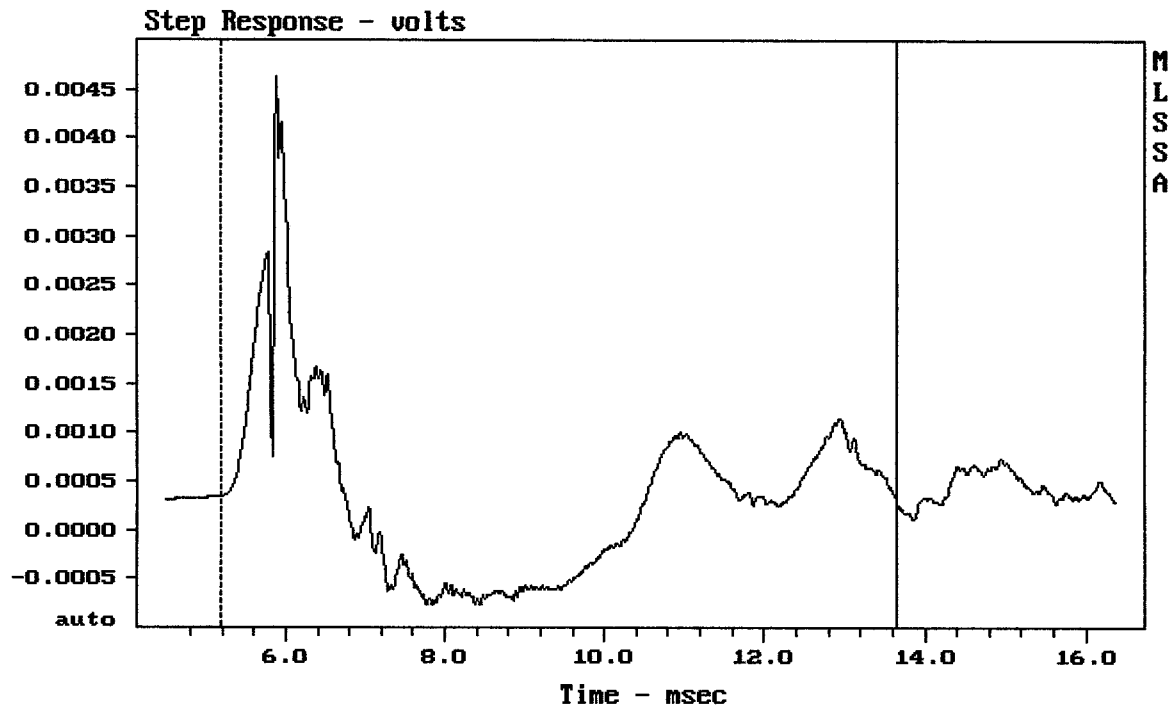

---

Level (78:17500 Hz) = 94.99 dB SPL/watt (8 ohms, @1.70 meters)

---

QSC MD-F122/124r

MLSSA: Frequency Domain

-73.76 dB, 1820 Hz (41), 2.420 msec (23)

mean: 0.0003414, rms: 0.0009844, std: 0.0009233, max: 0.004631, min: -0.0007704

QSC MD-F122/124r

MLSSA: Time Domain

Overlay Compare: dev= +1.1/-2.7, std= 0.79, avg= -0.38

QSC MD-F122/124r

---

Overlay Compare: dev= +13/-7.2, std= 4.3, avg= -16

---

QSC MD-F122/124r