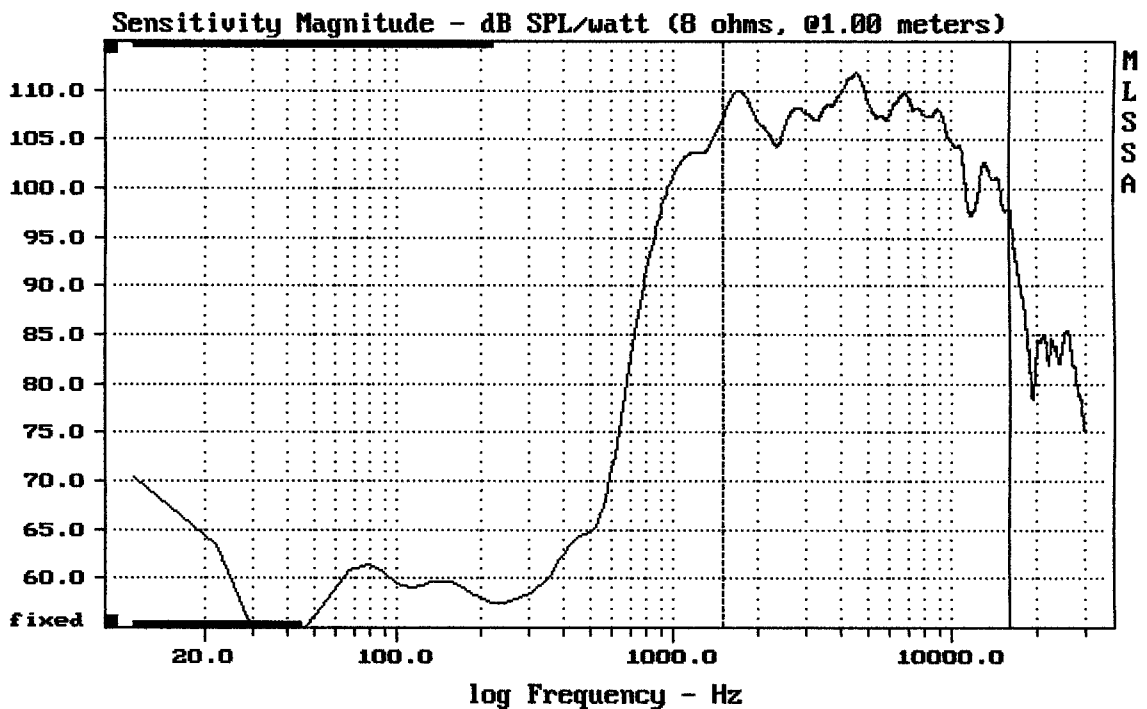

mean: 9.318, rms: 9.394, std: 1.195, max: 16.97, min: 6.704

FOSTEX FH300 HKS-5

MLSSA: Frequency Domain

Level (1498:16002 Hz) = 107.65 dB SPL/watt (8 ohms, @1.00 meters)

FOSTEX FH300 HKS-5

-57.47 dB, 1642 Hz (37), 2.090 msec (20)

DTTO

Level (1498:11009 Hz) = 108.26 dB SPL/watt (8 ohms, @1.00 meters)

FOSTEX FH300 HKS-5