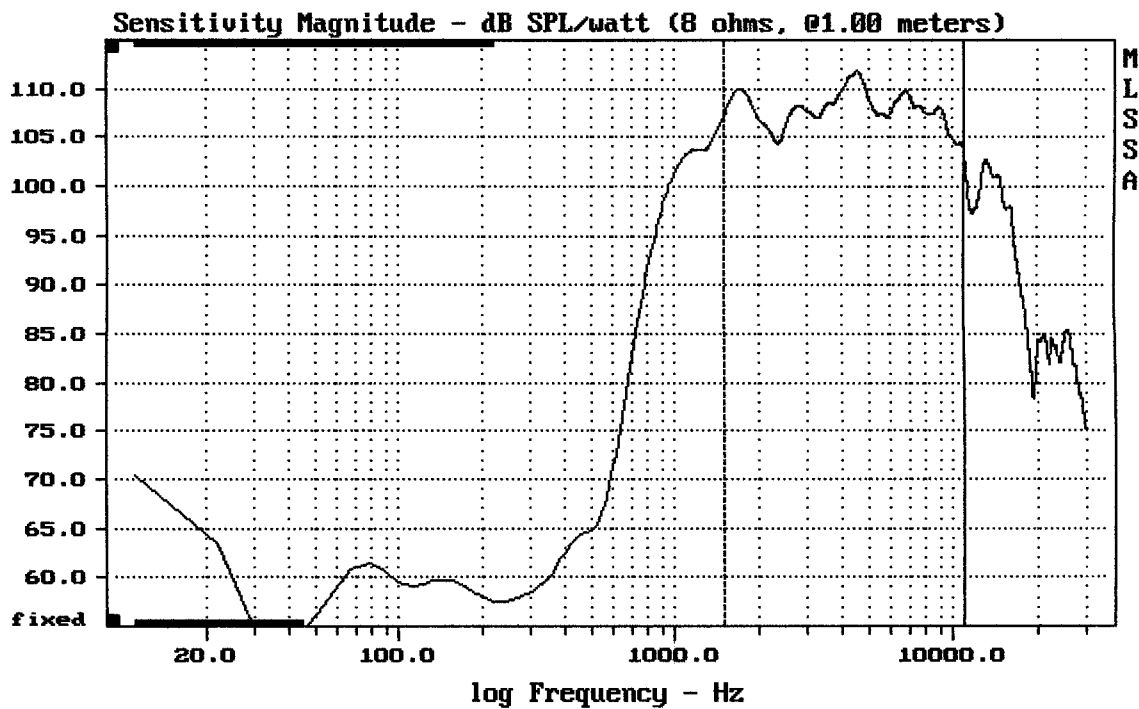

mean: 9.318, rms: 9.394, std: 1.195, max: 16.97, min: 6.704

FOSTEX FH300 HKS-5

MLSSA: Frequency Domain

Level (1498:16002 Hz) = 107.65 dB SPL/watt (8 ohms, @1.00 meters)

FOSTEX FH300 HKS-5

-57.47 dB, 1642 Hz (37), 2.090 msec (20)

DTTO

Level (1498:11009 Hz) = 108.26 dB SPL/watt (8 ohms, @1.00 meters)

FOSTEX FH300 HKS-5