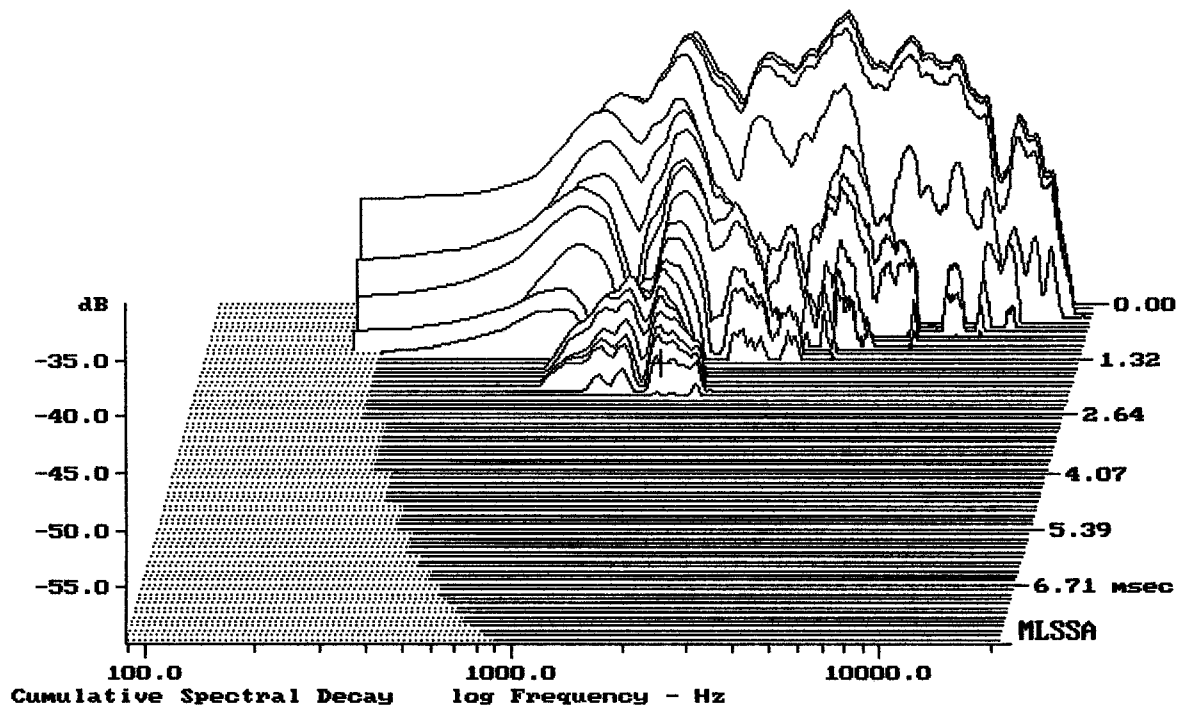

mean: 9.318, rms: 9.394, std: 1.195, max: 16.97, min: 6.704

FOSTEX FH300 HKS-5

MLSSA: Frequency Domain

Level (1498:16002 Hz) = 107.65 dB SPL/watt (8 ohms, @1.00 meters)

FOSTEX FH300 HKS-5

-57.47 dB, 1642 Hz (37), 2.090 msec (20)

DTTO

Level (1498:11009 Hz) = 108.26 dB SPL/watt (8 ohms, @1.00 meters)

FOSTEX FH300 HKS-5