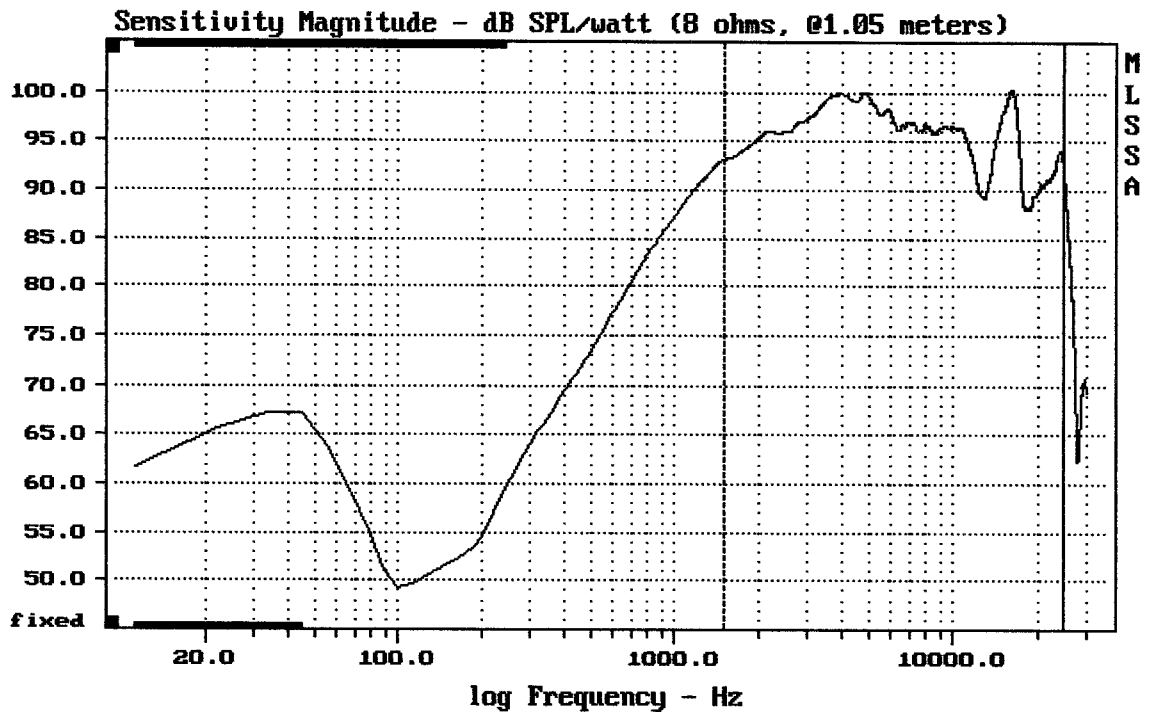

BEYMA T2030

MLSSA: Frequency Domain

Level (1498:24991 Hz) = 95.88 dB SPL/watt (8 ohms, @1.00 meters)

BEYMA T2030

Level (1498:24703 Hz) = 96.65 dB SPL/watt (8 ohms, @1.05 meters)

BEYMA T2030

MLSSA: Frequency Domain

-73.49 dB, 5815 Hz (131), 1.430 msec (14)

Overlay Compare: dev= +14/-6.7, std= 6.1, avg= -20

BEYMA T2030

MLSSA: Frequency Domain

Overlay Compare: dev= +14/-6.4, std= 5.9, avg= -19

BEYMA T2030