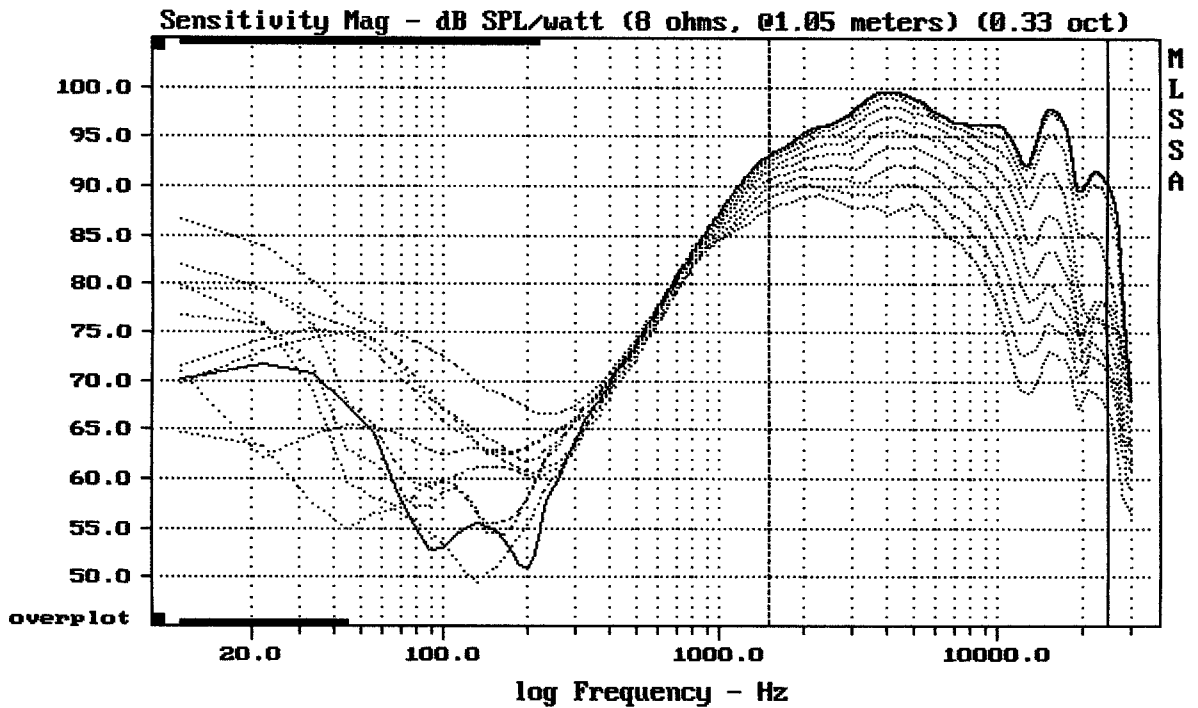

BEYMA T2030

MLSSA: Frequency Domain

Level (1498:24991 Hz) = 95.88 dB SPL/watt (8 ohms, @1.00 meters)

BEYMA T2030

Level (1498:24703 Hz) = 96.65 dB SPL/watt (8 ohms, @1.05 meters)

BEYMA T2030

MLSSA: Frequency Domain

-73.49 dB, 5815 Hz (131), 1.430 msec (14)

Overlay Compare: dev= +14/-6.7, std= 6.1, avg= -20

BEYMA T2030

MLSSA: Frequency Domain

Overlay Compare: dev= +14/-6.4, std= 5.9, avg= -19

BEYMA T2030