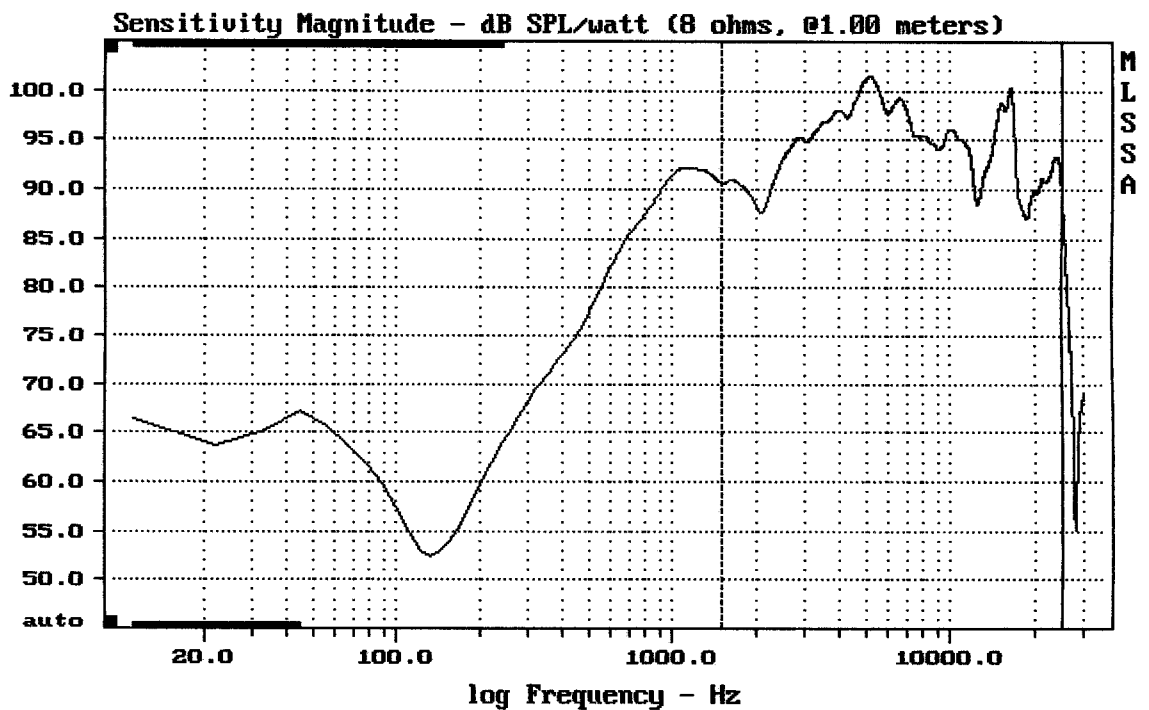

BEYMA T2030

MLSSA: Frequency Domain

Level (1498:24991 Hz) = 95.88 dB SPL/watt (8 ohms, @1.00 meters)

BEYMA T2030

Level (1498:24703 Hz) = 96.65 dB SPL/watt (8 ohms, @1.05 meters)

BEYMA T2030

MLSSA: Frequency Domain

-73.49 dB, 5815 Hz (131), 1.430 msec (14)

Overlay Compare: dev= +14/-6.7, std= 6.1, avg= -20

BEYMA T2030

MLSSA: Frequency Domain

Overlay Compare: dev= +14/-6.4, std= 5.9, avg= -19

BEYMA T2030