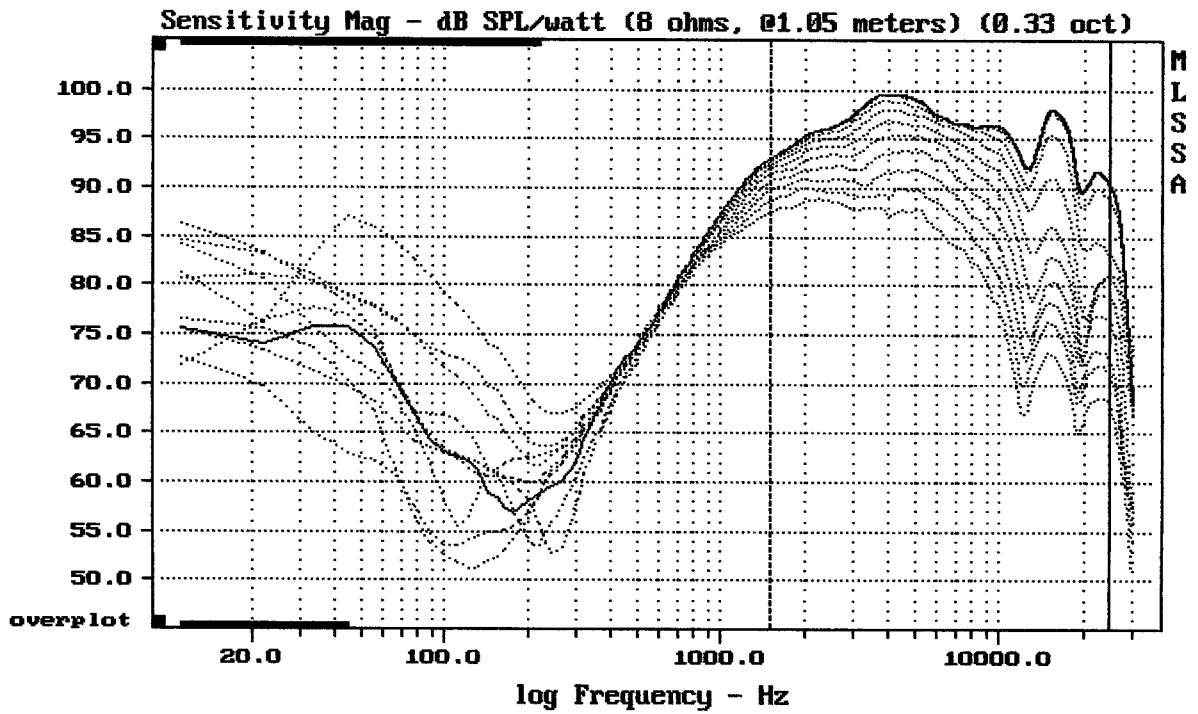

BEYMA T2030

MLSSA: Frequency Domain

Level (1498:24991 Hz) = 95.88 dB SPL/watt (8 ohms, @1.00 meters)

BEYMA T2030

Level (1498:24703 Hz) = 96.65 dB SPL/watt (8 ohms, @1.05 meters)

BEYMA T2030

MLSSA: Frequency Domain

-73.49 dB, 5815 Hz (131), 1.430 msec (14)

Overlay Compare: dev= +14/-6.7, std= 6.1, avg= -20

BEYMA T2030

MLSSA: Frequency Domain

Overlay Compare: dev= +14/-6.4, std= 5.9, avg= -19

BEYMA T2030