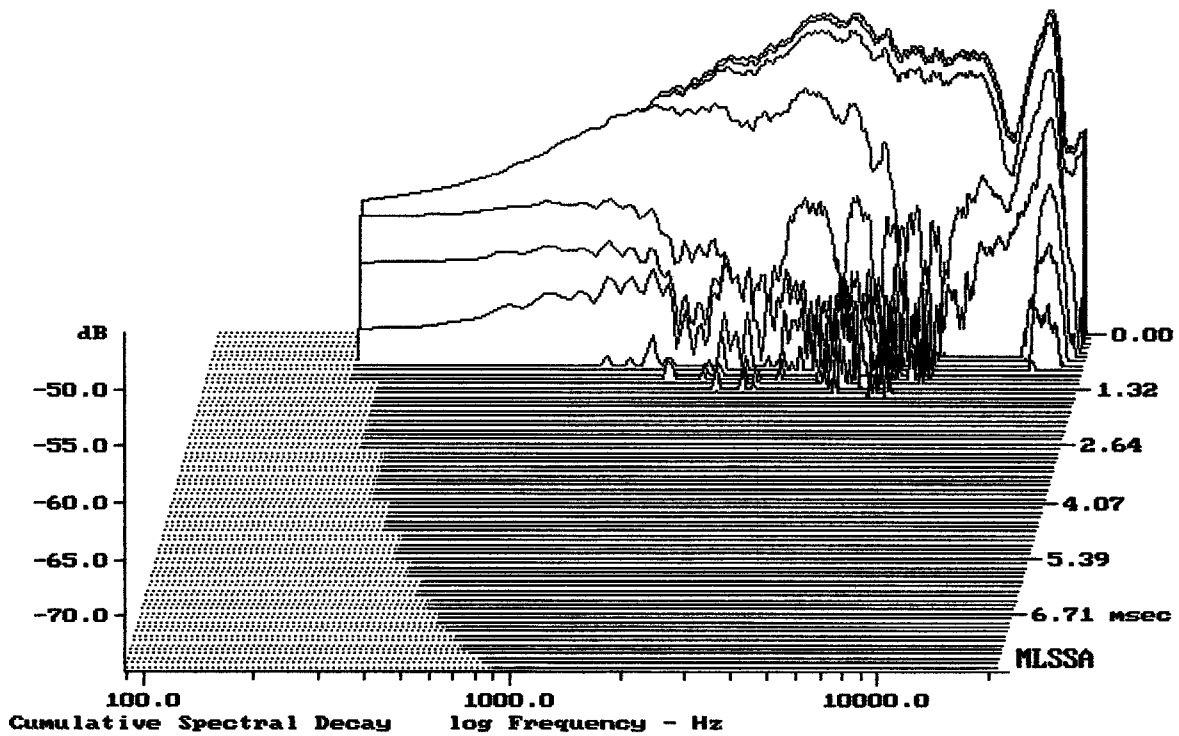

BEYMA T2030

MLSSA: Frequency Domain

Level (1498:24991 Hz) = 95.88 dB SPL/watt (8 ohms, @1.00 meters)

BEYMA T2030

Level (1498:24703 Hz) = 96.65 dB SPL/watt (8 ohms, @1.05 meters)

BEYMA T2030

MLSSA: Frequency Domain

-73.49 dB, 5815 Hz (131), 1.430 msec (14)

Overlay Compare: dev= +14/-6.7, std= 6.1, avg= -20

BEYMA T2030

MLSSA: Frequency Domain

Overlay Compare: dev= +14/-6.4, std= 5.9, avg= -19

BEYMA T2030