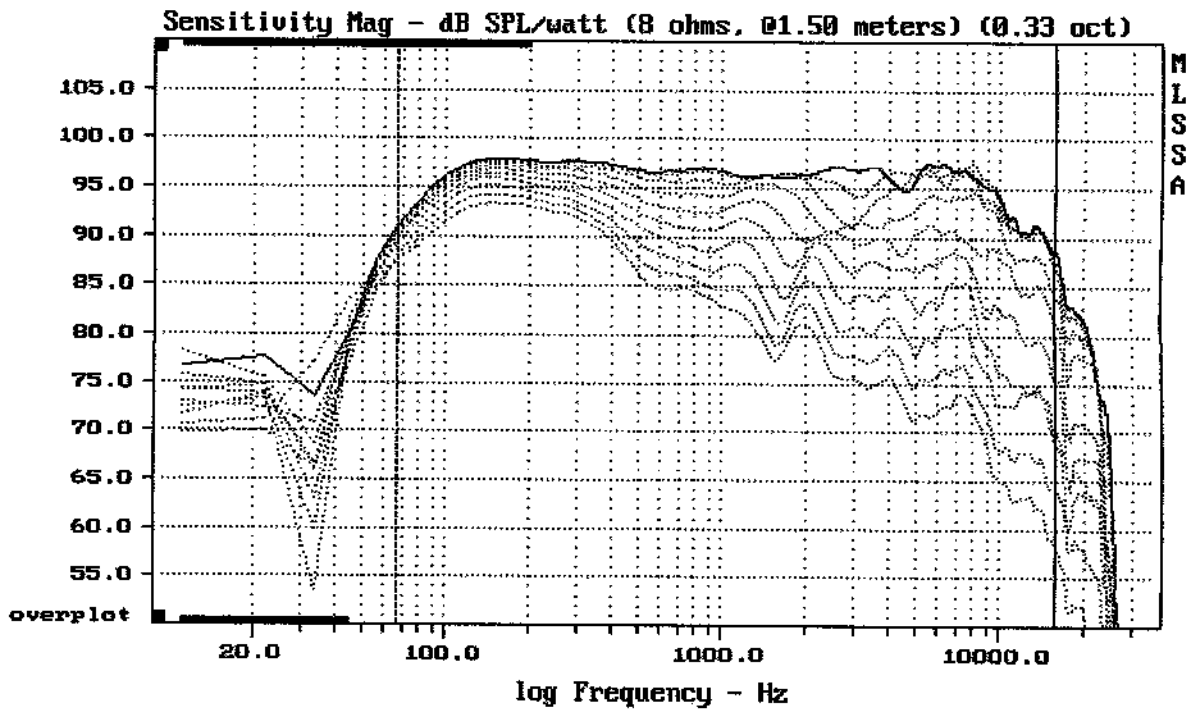

mean: 95.52, rms: 95.99, std: 2.52, max: 100.52, min: 84.72

MACKIE HD1521

MLSSA: Frequency Domain

-73.82 dB, 9233 Hz (208), 2.420 msec (23)

Overlay Compare: dev= +2.5/-1.9, std= 0.81, avg= -1.1

MACKIE HD1521

MLSSA: Frequency Domain

Overlay Compare: dev= +21/-6.1, std= 5.5, avg= -24

MACKIE HD1521

mean: 0.003562, rms: 0.2135, std: 0.2134, max: 2.775, min: -0.4547

MACKIE HD1521

MLSSA: Frequency Domain

CURSOR: y = 86.3297 x = 15802.5563 (1424)

MACKIE HD1521

mean: 1.839e-005, rms: 0.001126, std: 0.001126, max: 0.002939, min: -0.001226

MACKIE HD1521

MLSSA: Time Domain

mean: -350.1, rms: 350.2, std: 10.41, max: -322.6, min: -371.7

MACKIE HD1521