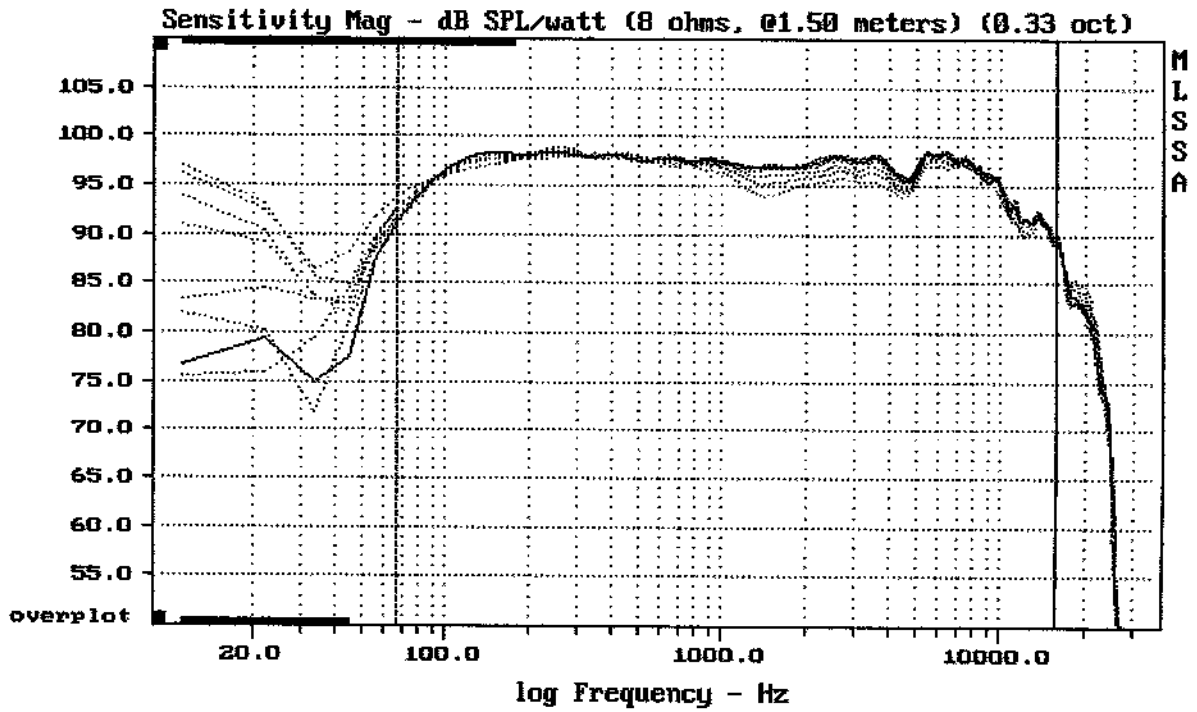

mean: 95.52, rms: 95.99, std: 2.52, max: 100.52, min: 84.72

MACKIE HD1521

MLSSA: Frequency Domain

-73.82 dB, 9233 Hz (208), 2.420 msec (23)

Overlay Compare: dev= +2.5/-1.9, std= 0.81, avg= -1.1

MACKIE HD1521

MLSSA: Frequency Domain

Overlay Compare: dev= +21/-6.1, std= 5.5, avg= -24

MACKIE HD1521

mean: 0.003562, rms: 0.2135, std: 0.2134, max: 2.775, min: -0.4547

MACKIE HD1521

MLSSA: Frequency Domain

CURSOR: y = 86.3297 x = 15802.5563 (1424)

MACKIE HD1521

mean: 1.839e-005, rms: 0.001126, std: 0.001126, max: 0.002939, min: -0.001226

MACKIE HD1521

MLSSA: Time Domain

mean: -350.1, rms: 350.2, std: 10.41, max: -322.6, min: -371.7

MACKIE HD1521