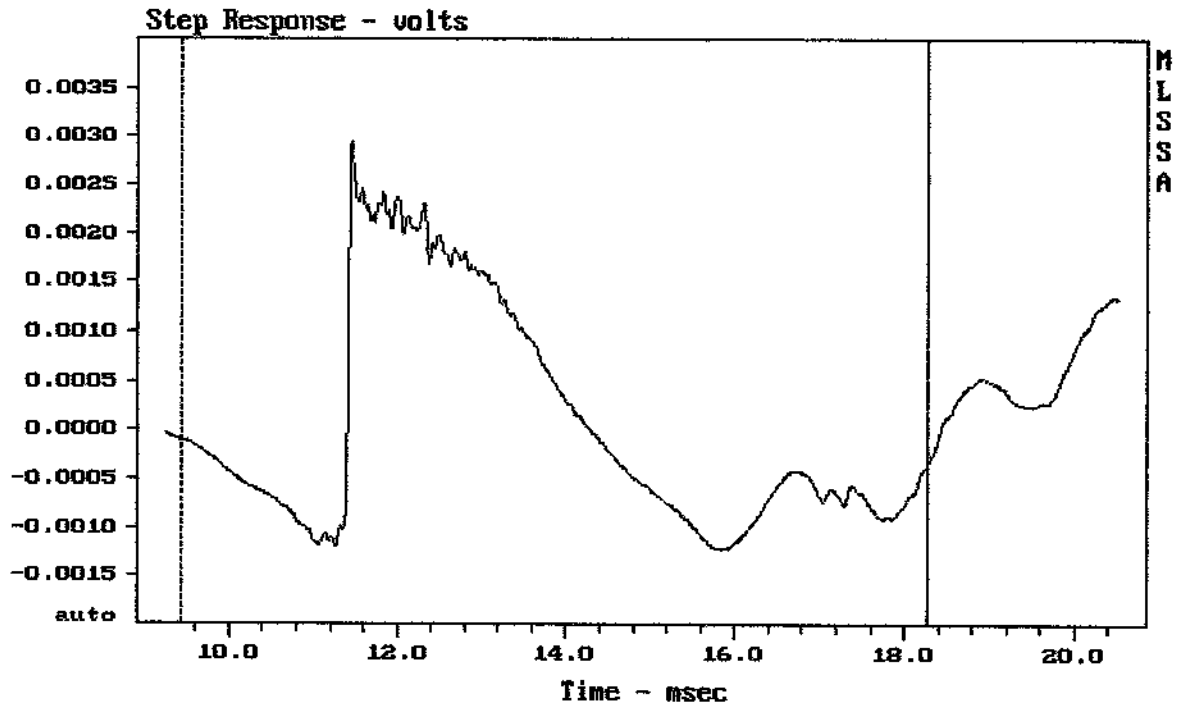

mean: 1.839e-005, rms: 0.001126, std: 0.001126, max: 0.002939, min: -0.001226

MACKIE HD1521

MLSSA: Time Domain