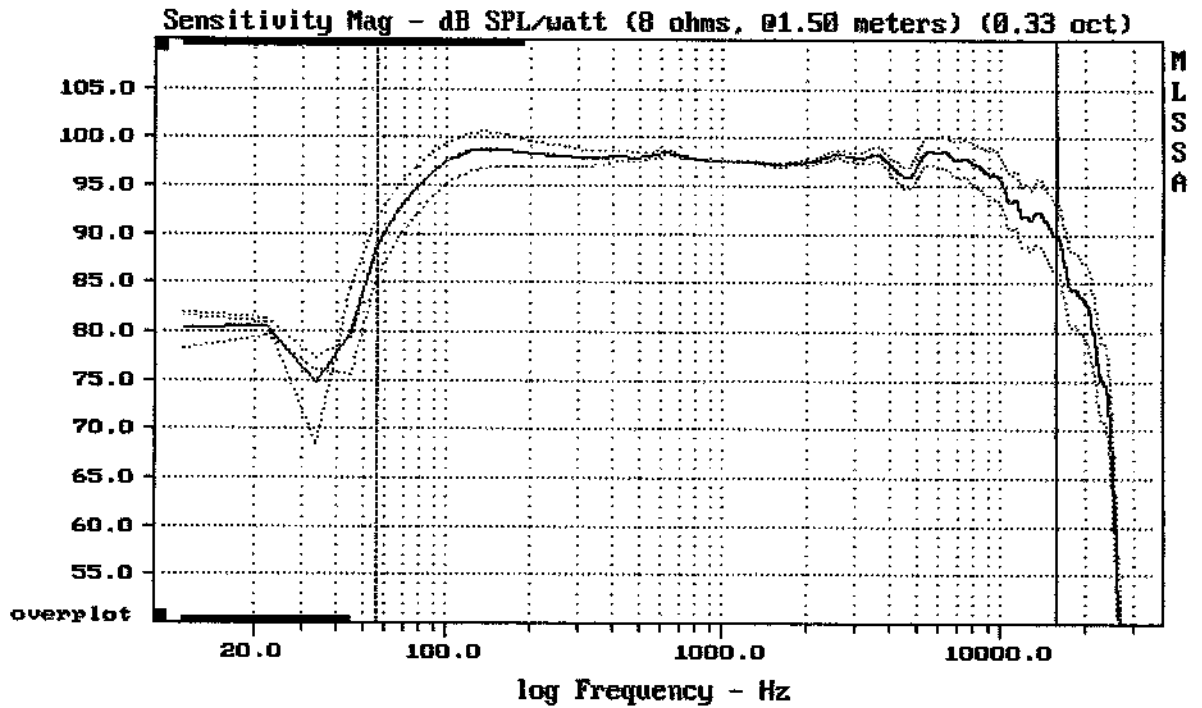

MLSSA: Frequency Domain

Overlay Compare: dev= +21/-6.1, std= 5.5, avg= -24

MACKIE HD1521

mean: 0.003562, rms: 0.2135, std: 0.2134, max: 2.775, min: -0.4547

MACKIE HD1521

MLSSA: Frequency Domain

CURSOR: y = 86.3297 x = 15802.5563 (1424)

MACKIE HD1521

mean: 1.839e-005, rms: 0.001126, std: 0.001126, max: 0.002939, min: -0.001226

MACKIE HD1521

MLSSA: Time Domain

mean: -350.1, rms: 350.2, std: 10.41, max: -322.6, min: -371.7

MACKIE HD1521