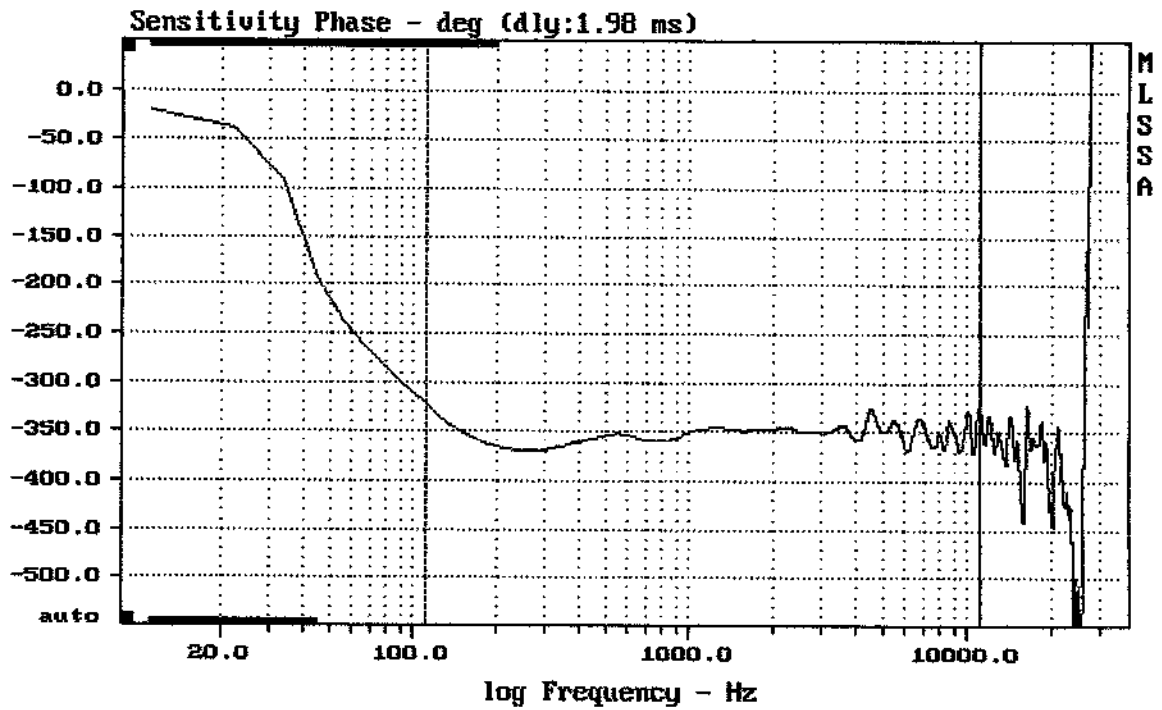

MLSSA: Frequency Domain

Overlay Compare: dev= +21/-6.1, std= 5.5, avg= -24

MACKIE HD1521

mean: 0.003562, rms: 0.2135, std: 0.2134, max: 2.775, min: -0.4547

MACKIE HD1521

MLSSA: Frequency Domain

CURSOR: y = 86.3297 x = 15802.5563 (1424)

MACKIE HD1521

mean: 1.839e-005, rms: 0.001126, std: 0.001126, max: 0.002939, min: -0.001226

MACKIE HD1521

MLSSA: Time Domain

mean: -350.1, rms: 350.2, std: 10.41, max: -322.6, min: -371.7

MACKIE HD1521