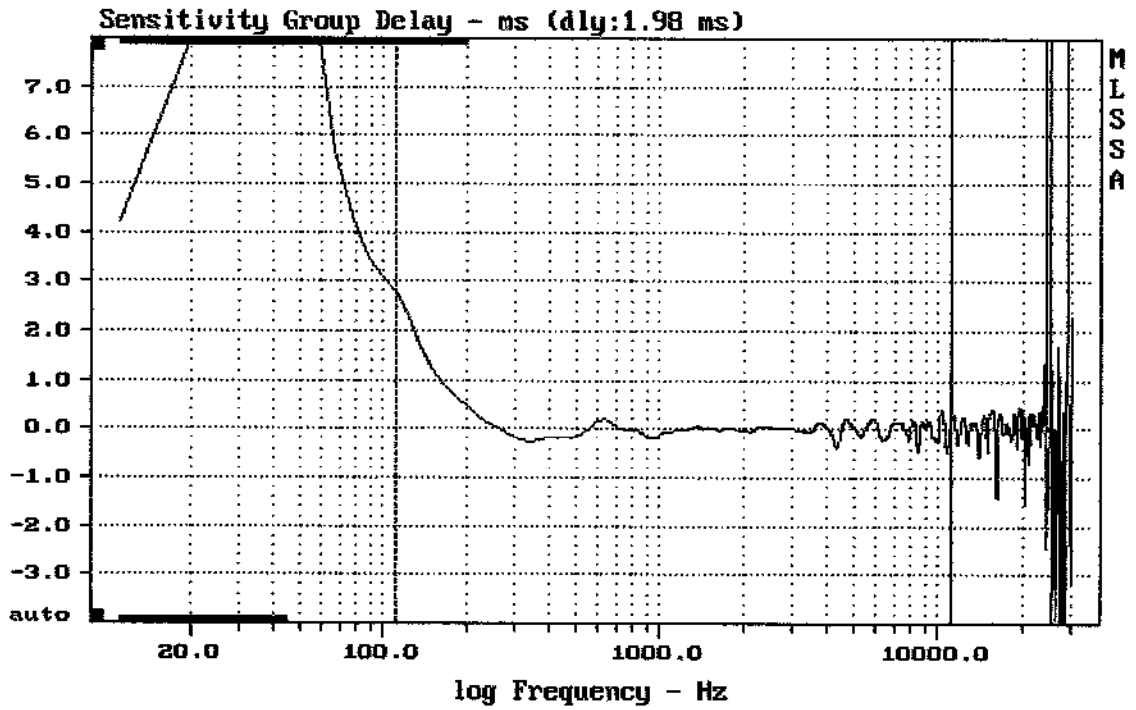

mean: 95.52, rms: 95.99, std: 2.52, max: 100.52, min: 84.72

MACKIE HD1521

MLSSA: Frequency Domain

-73.82 dB, 9233 Hz (208), 2.420 msec (23)

Overlay Compare: dev= +2.5/-1.9, std= 0.81, avg= -1.1

MACKIE HD1521

MLSSA: Frequency Domain

Overlay Compare: dev= +21/-6.1, std= 5.5, avg= -24

MACKIE HD1521

mean: 0.003562, rms: 0.2135, std: 0.2134, max: 2.775, min: -0.4547

MACKIE HD1521

MLSSA: Frequency Domain

CURSOR: y = 86.3297 x = 15802.5563 (1424)