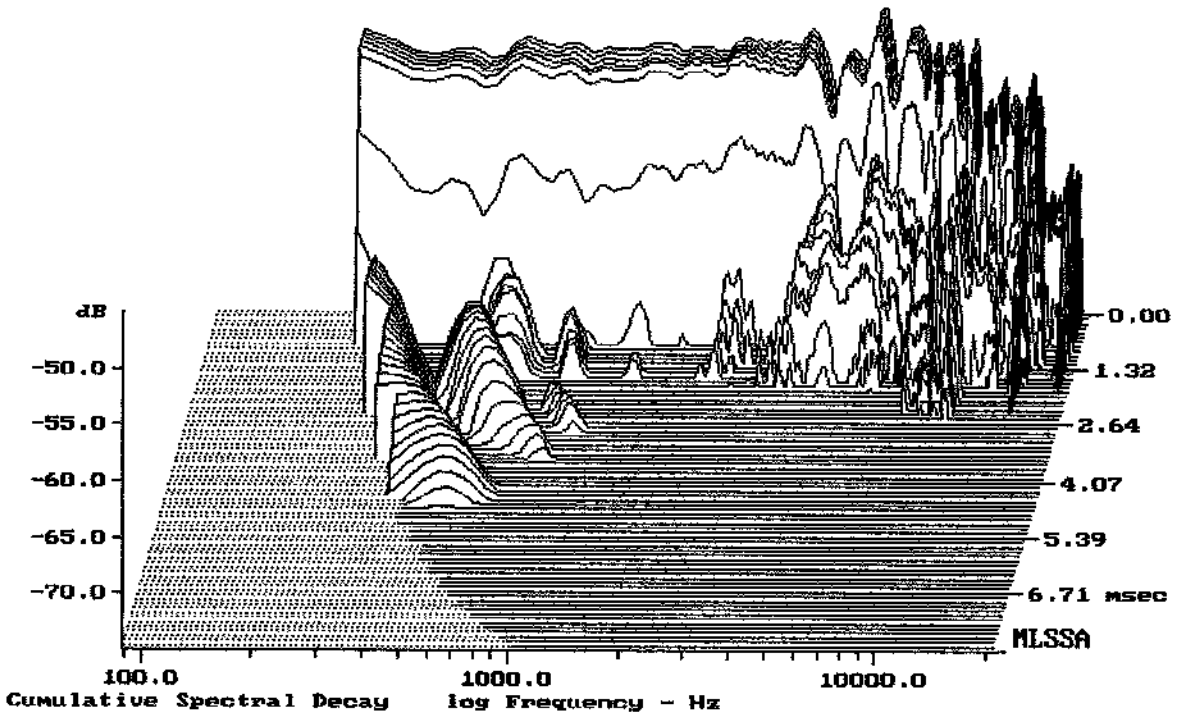

mean: 95.52, rms: 95.99, std: 2.52, max: 100.52, min: 84.72

MACKIE HD1521

MLSSA: Frequency Domain

-73.82 dB, 9233 Hz (208), 2.420 msec (23)

Overlay Compare: dev= +2.5/-1.9, std= 0.81, avg= -1.1

MACKIE HD1521

MLSSA: Frequency Domain

Overlay Compare: dev= +21/-6.1, std= 5.5, avg= -24

MACKIE HD1521

mean: 0.003562, rms: 0.2135, std: 0.2134, max: 2.775, min: -0.4547

MACKIE HD1521

MLSSA: Frequency Domain

CURSOR: y = 86.3297 x = 15802.5563 (1424)