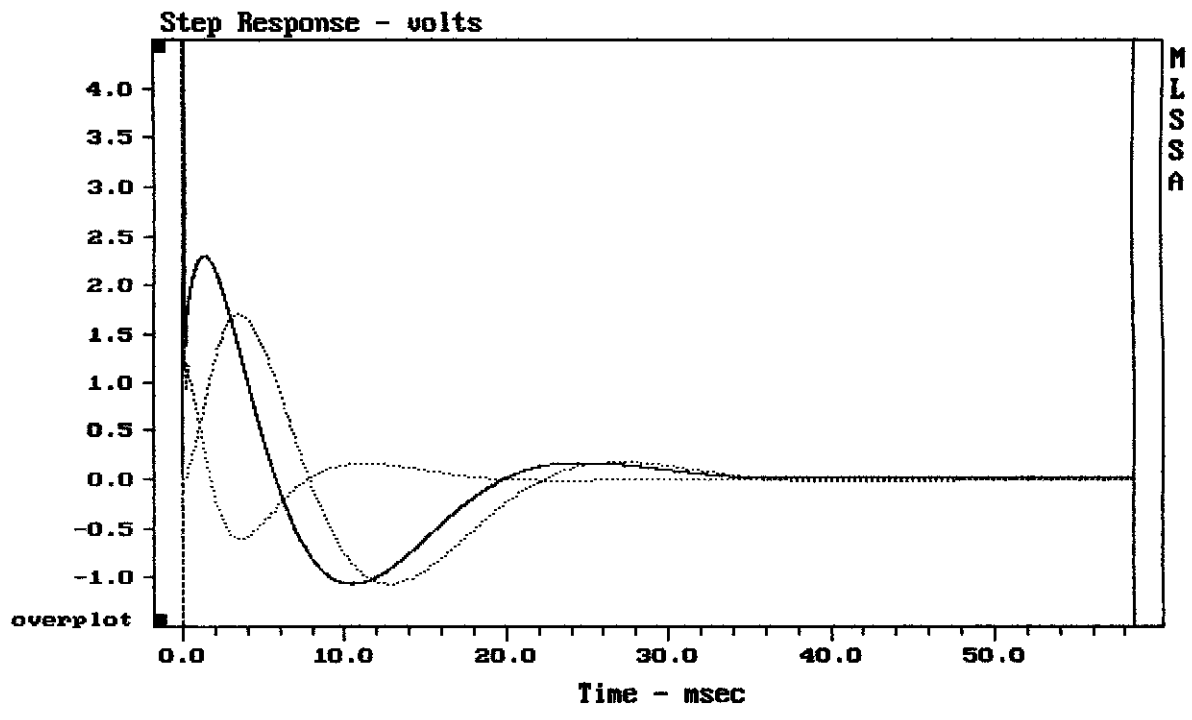

CURSOR: y = 6.58126 x = 25001.3809 (10855)

HZ SC300X

MLSSA: Frequency Domain

CURSOR: y = 0.00240427 x = 58.5385 (4418)

HZ SC300X

mean: -0.8727, rms: 22.68, std: 22.66, max: 142.9, min: -34.14

HZ SC300X

MLSSA: Frequency Domain

mean: 7.81, rms: 8.06, std: 1.92, max: 9.29, min: -17.04

HZ SC300X