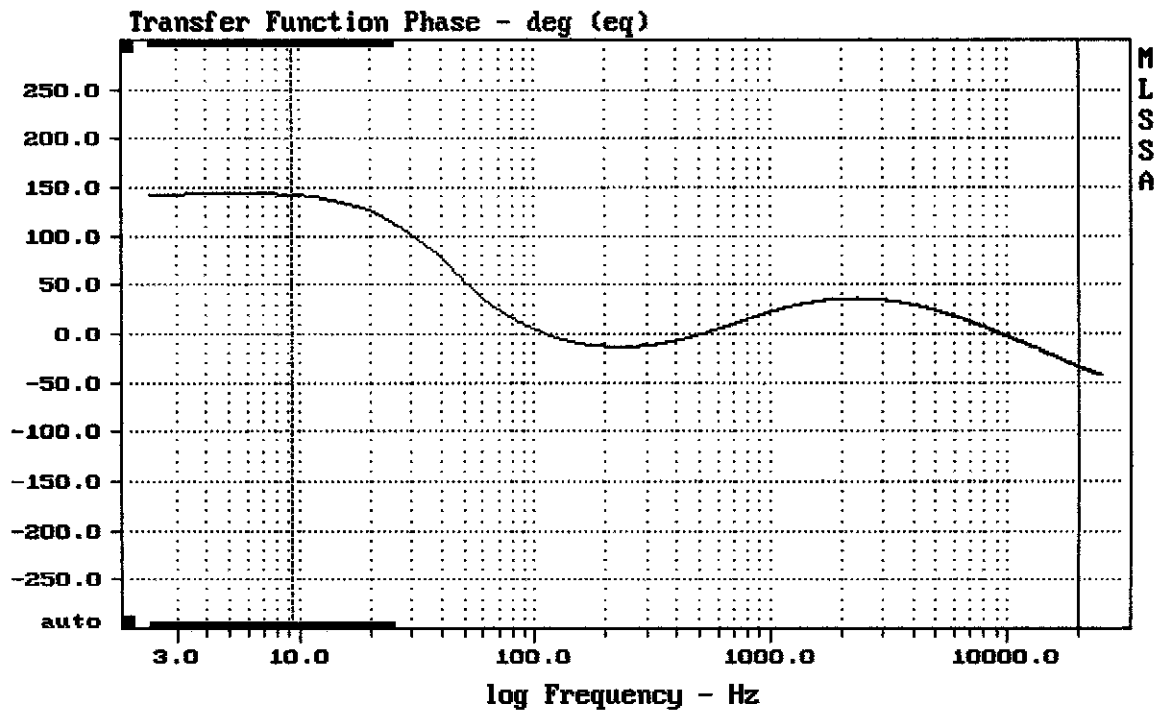

CURSOR: y = 6.58126 x = 25001.3809 (10855)

HZ SC300X

MLSSA: Frequency Domain

CURSOR: y = 0.00240427 x = 58.5385 (4418)

HZ SC300X

mean: -0.8727, rms: 22.68, std: 22.66, max: 142.9, min: -34.14

HZ SC300X

MLSSA: Frequency Domain

mean: 7.81, rms: 8.06, std: 1.92, max: 9.29, min: -17.04

HZ SC300X