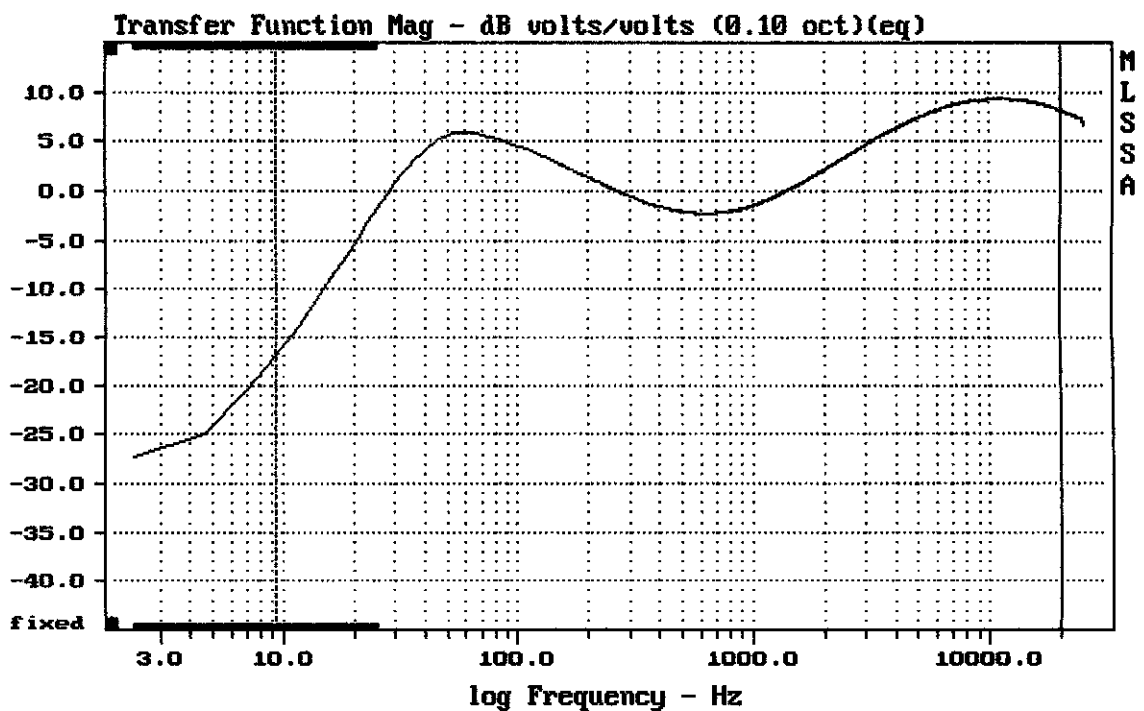

CURSOR: y = 6.58126 x = 25001.3809 (10855)

HZ SC300X

MLSSA: Frequency Domain

CURSOR: y = 0.00240427 x = 58.5385 (4418)

HZ SC300X

mean: -0.8727, rms: 22.68, std: 22.66, max: 142.9, min: -34.14

HZ SC300X

MLSSA: Frequency Domain

mean: 7.81, rms: 8.06, std: 1.92, max: 9.29, min: -17.04

HZ SC300X