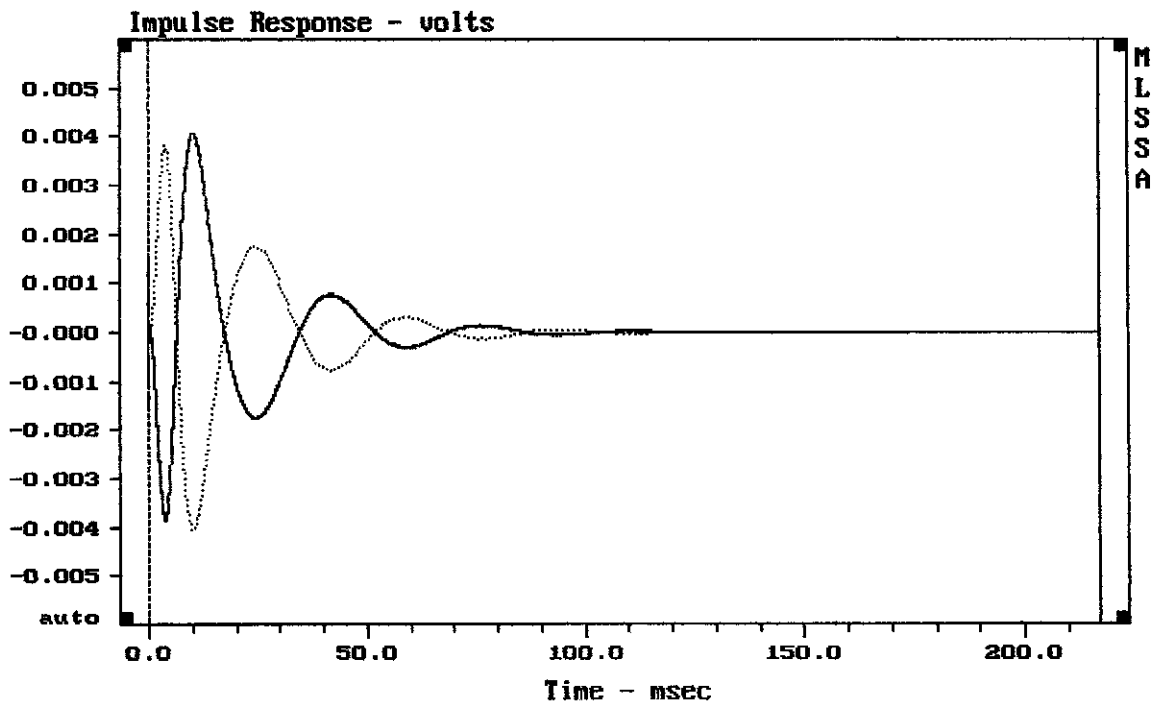

CURSOR: y = 5.08547 x = 25001.3809 (10855)

APOGEE SOUND P-10PV

MLSSA: Frequency Domain

CURSOR: y = 0.290944 x = 100.9518 (7619)

APOGEE SOUND P-10PV

CURSOR: $y = -57.8914$ $x = 25001.3809$ (10855)

APOGEE SOUND P-10PV

MLSSA: Frequency Domain

CURSOR: $dy = -2.02657e-006$ $x = 217.0615$ (16382)

APOGEE SOUND P-10PV