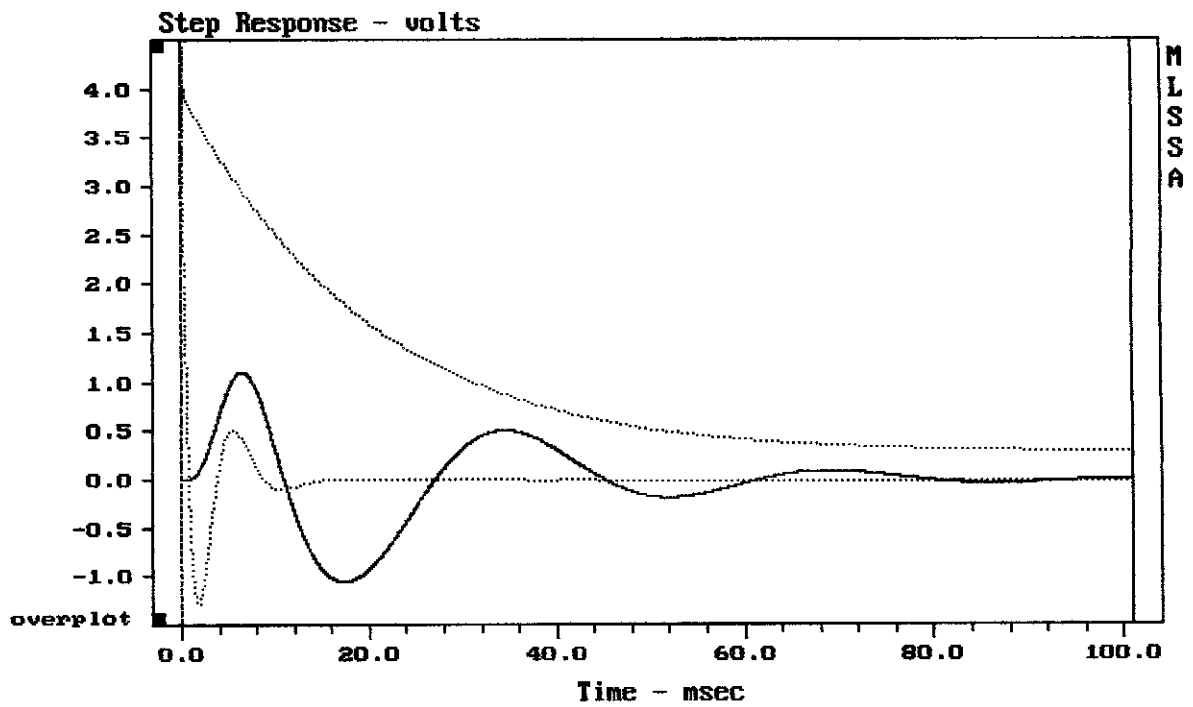

CURSOR: y = 5.08547 x = 25001.3809 (10855)

APOGEE SOUND P-10PV

MLSSA: Frequency Domain

CURSOR: y = 0.290944 x = 100.9518 (7619)

APOGEE SOUND P-10PV

CURSOR: $y = -57.8914$ $x = 25001.3809$ (10855)

APOGEE SOUND P-10PV

MLSSA: Frequency Domain

CURSOR: $dy = -2.02657e-006$ $x = 217.0615$ (16382)

APOGEE SOUND P-10PV