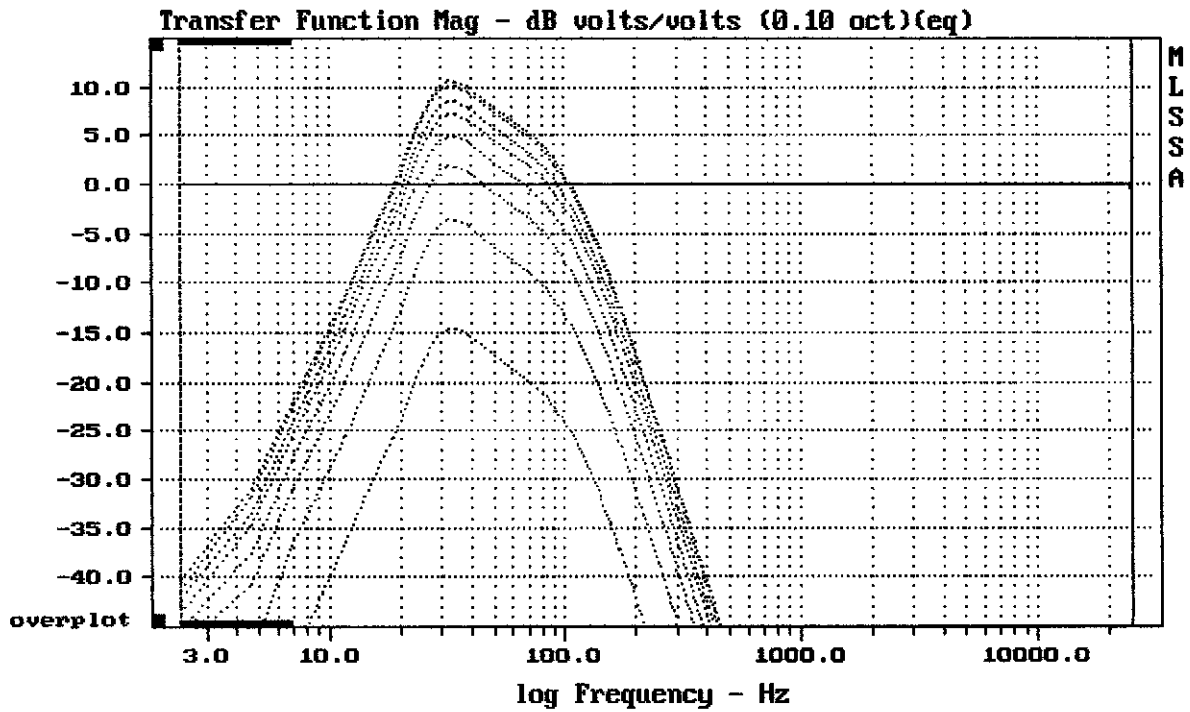

CURSOR: y = 5.08547 x = 25001.3809 (10855)

APOGEE SOUND P-10PV

MLSSA: Frequency Domain

CURSOR: y = 0.290944 x = 100.9518 (7619)

APOGEE SOUND P-10PV

CURSOR: $y = -57.8914$ $x = 25001.3809$ (10855)

APOGEE SOUND P-10PV

MLSSA: Frequency Domain

CURSOR: $dy = -2.02657e-006$ $x = 217.0615$ (16382)

APOGEE SOUND P-10PV