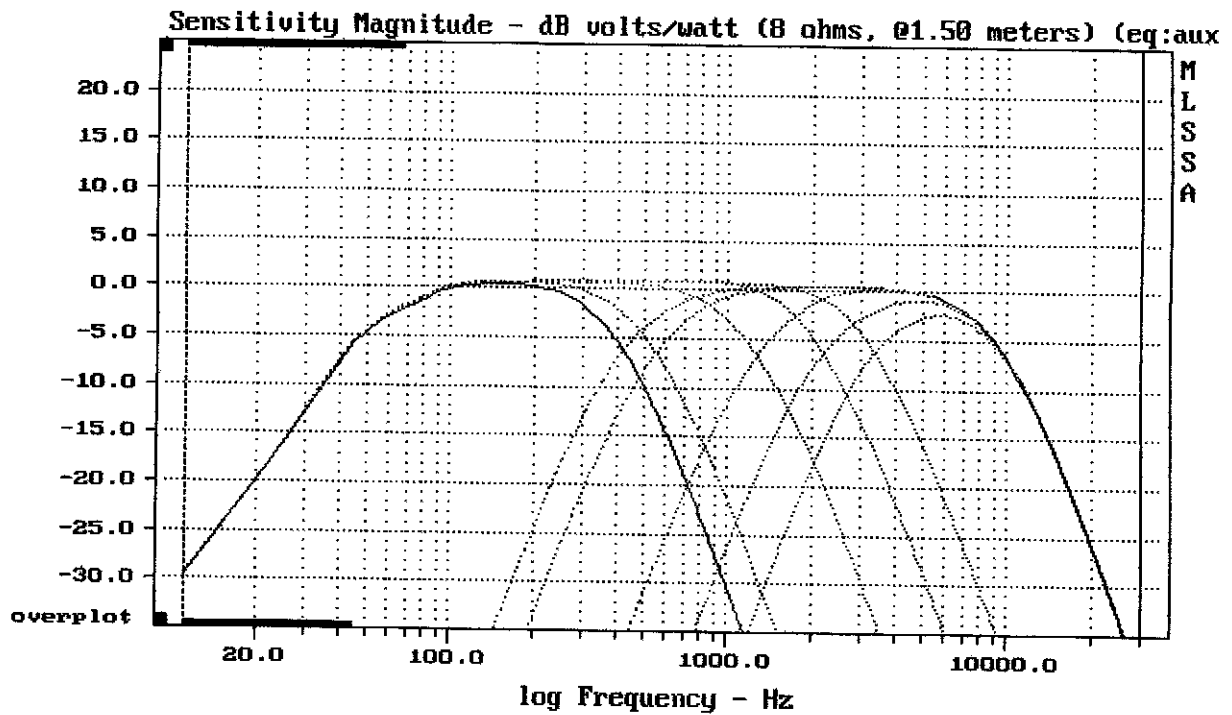

CURSOR: y = 0.392749 x = 30007.1014 (2704)

DBX PROJECT1 234

MLSSA: Frequency Domain

CURSOR: y = -39.2828 x = 30007.1014 (2704)

DBX PROJECT1 234

---

CURSOR: y = 0.484365 x = 30007.1014 (2704)

---