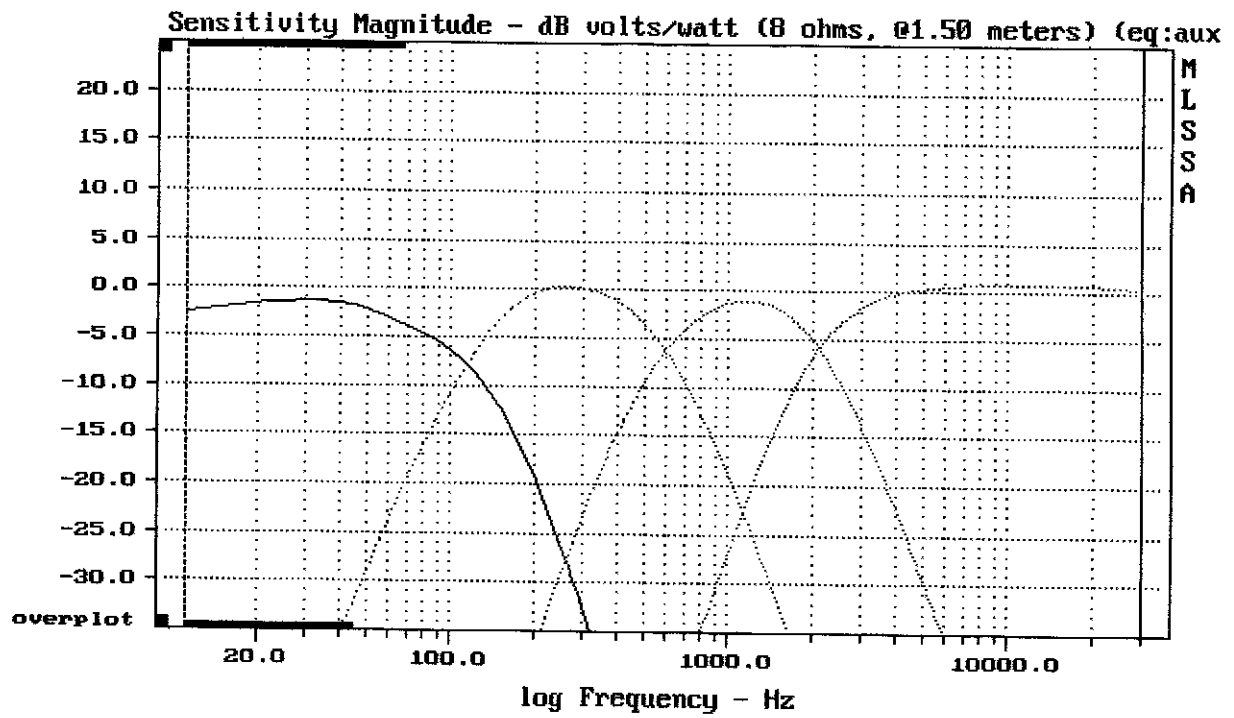

CURSOR: y = 0.392749 x = 30007.1014 (2704)

DBX PROJECT1 234

MLSSA: Frequency Domain

CURSOR: y = -39.2828 x = 30007.1014 (2704)

DBX PROJECT1 234

---

CURSOR: y = 0.484365 x = 30007.1014 (2704)

---