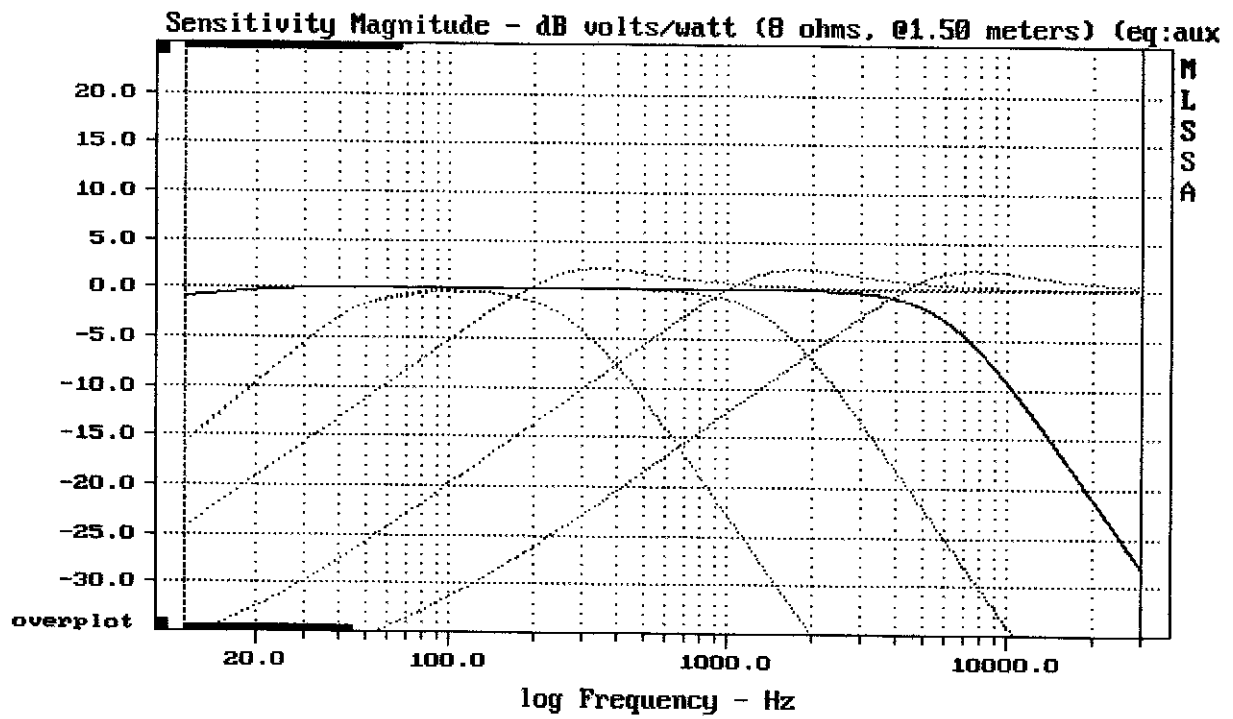

DEXON DCS 200

MLSSA: Frequency Domain

DEXON DCS 200

---

CURSOR: y = 0.503526 x = 30007.1014 (2704)

---

DEXON DCS 200

MLSSA: Frequency Domain