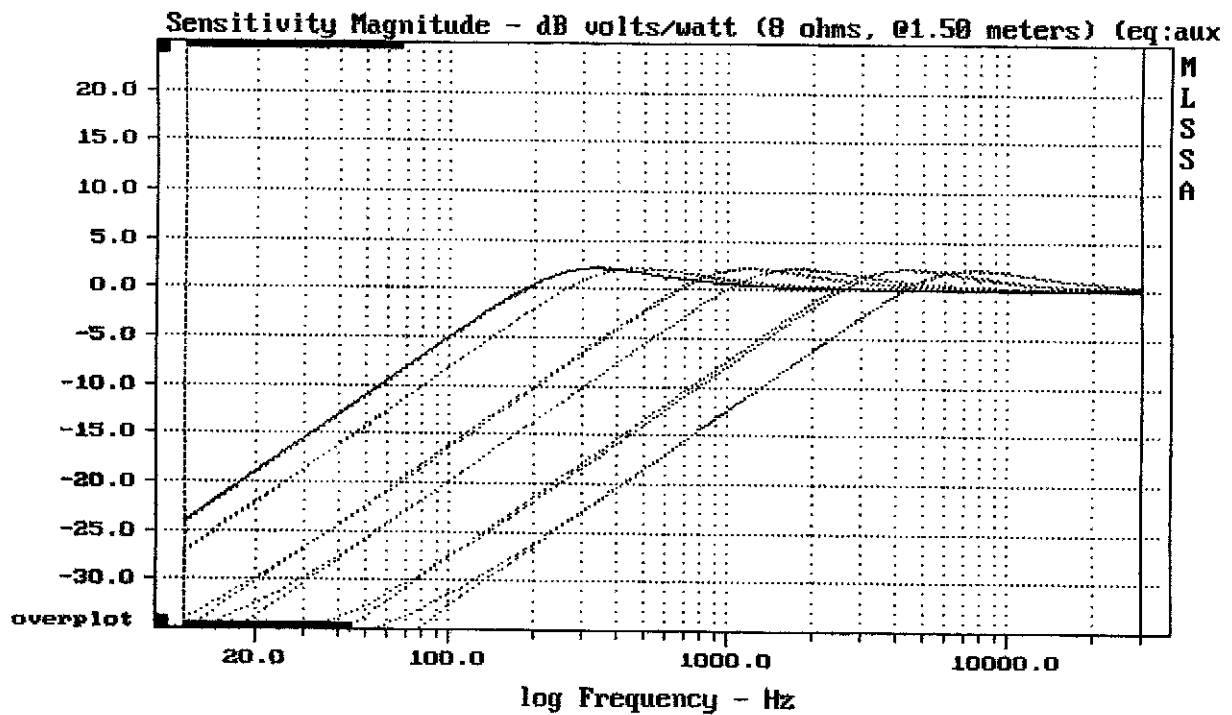

DEXON DCS 200

MLSSA: Frequency Domain

DEXON DCS 200

---

CURSOR: y = 0.503526 x = 30007.1014 (2704)

---

DEXON DCS 200

MLSSA: Frequency Domain