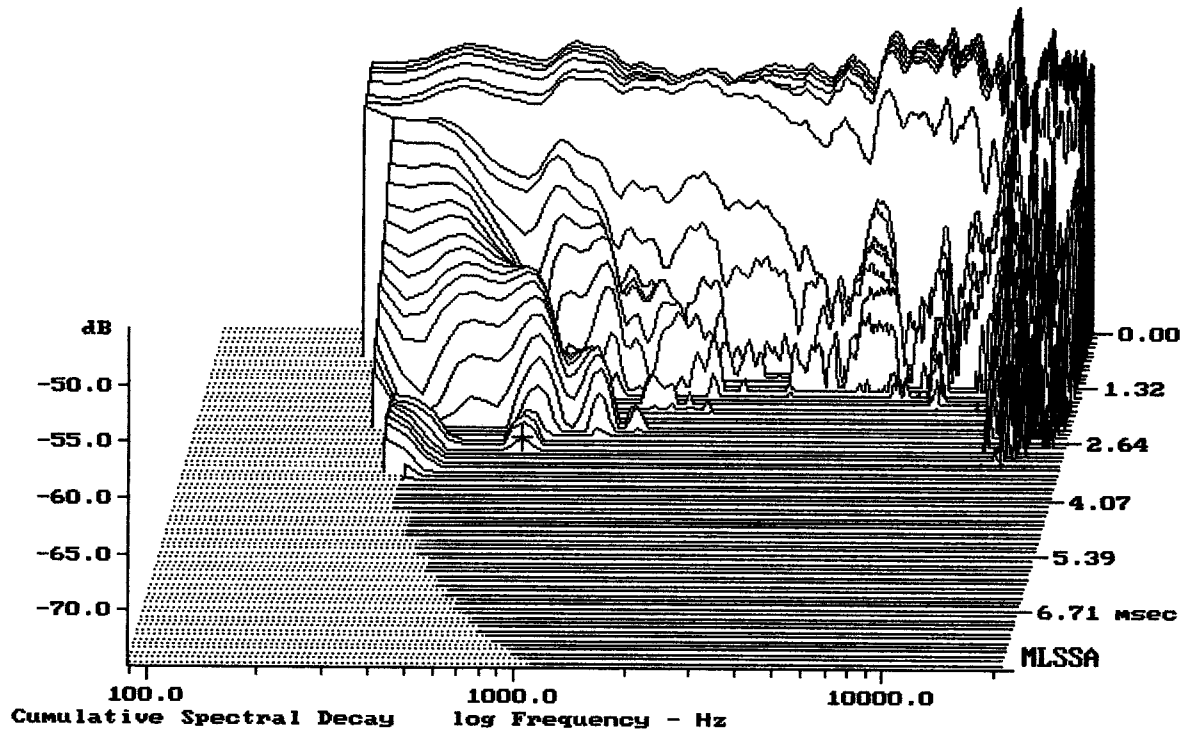

mean: 97.38, rms: 97.83, std: 2.47, max: 100.74, min: 90.37

KV2 EX12

MLSSA: Frequency Domain

mean: $-3.506e-005$, rms: 0.001755, std: 0.001754, max: 0.006326, min: -0.002386

KV2 EX12

mean: 97.21, rms: 97.88, std: 2.96, max: 103.67, min: 60.92

KU2 EX12

MLSSA: Frequency Domain

-73.95 dB, 710 Hz (16), 2.860 msec (27)

mean: -383.4, rms: 384.2, std: 24.91, max: -245.8, min: -419.3

KV2 EX12

MLSSA: Frequency Domain

mean: 0.02885, rms: 0.2032, std: 0.2011, max: 2.868, min: -0.245