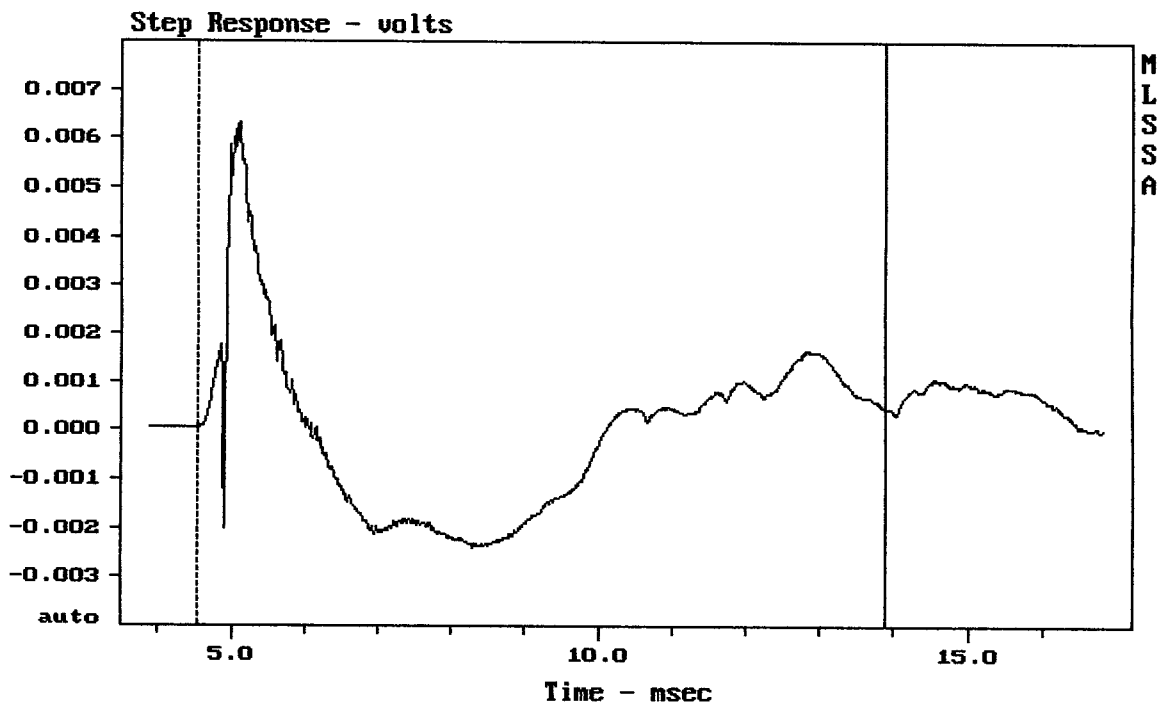

mean: 97.38, rms: 97.83, std: 2.47, max: 100.74, min: 90.37

KV2 EX12

MLSSA: Frequency Domain

mean: $-3.506e-005$, rms: 0.001755, std: 0.001754, max: 0.006326, min: -0.002386

KV2 EX12

mean: 97.21, rms: 97.88, std: 2.96, max: 103.67, min: 60.92

KU2 EX12

MLSSA: Frequency Domain

-73.95 dB, 710 Hz (16), 2.860 msec (27)

mean: -383.4, rms: 384.2, std: 24.91, max: -245.8, min: -419.3

KV2 EX12

MLSSA: Frequency Domain

mean: 0.02885, rms: 0.2032, std: 0.2011, max: 2.868, min: -0.245