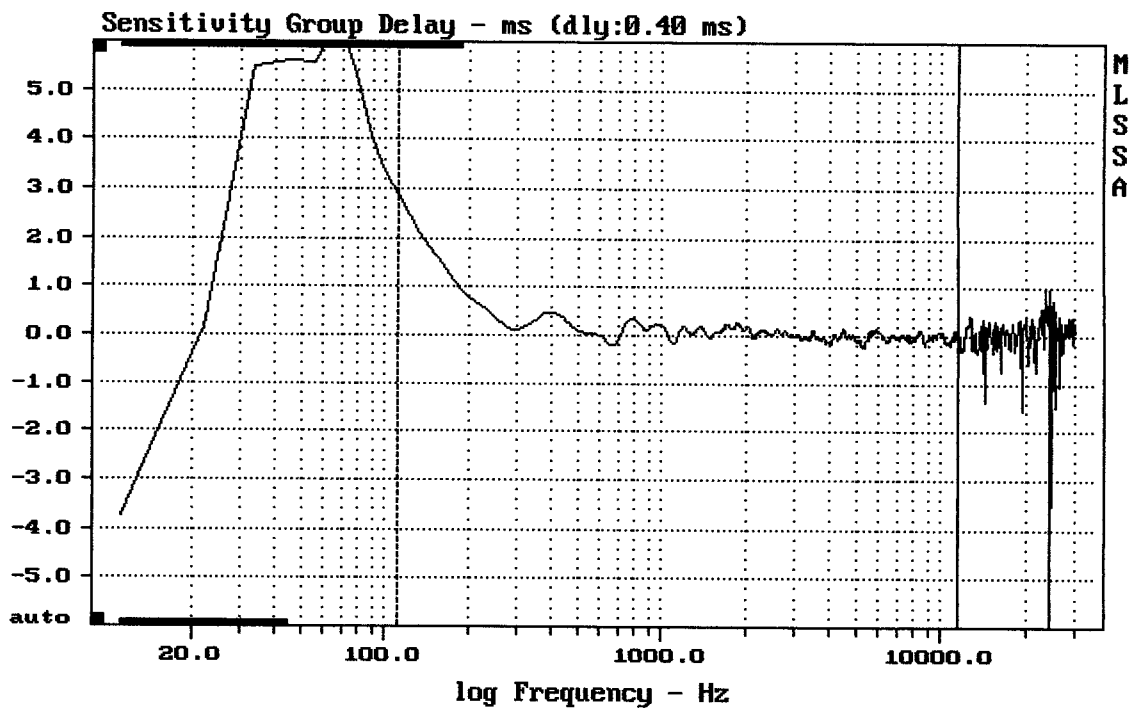

KU2 EX12

MLSSA: Frequency Domain

-73.95 dB, 710 Hz (16), 2.860 msec (27)

mean: -383.4, rms: 384.2, std: 24.91, max: -245.8, min: -419.3

KV2 EX12

MLSSA: Frequency Domain

mean: 0.02885, rms: 0.2032, std: 0.2011, max: 2.868, min: -0.245