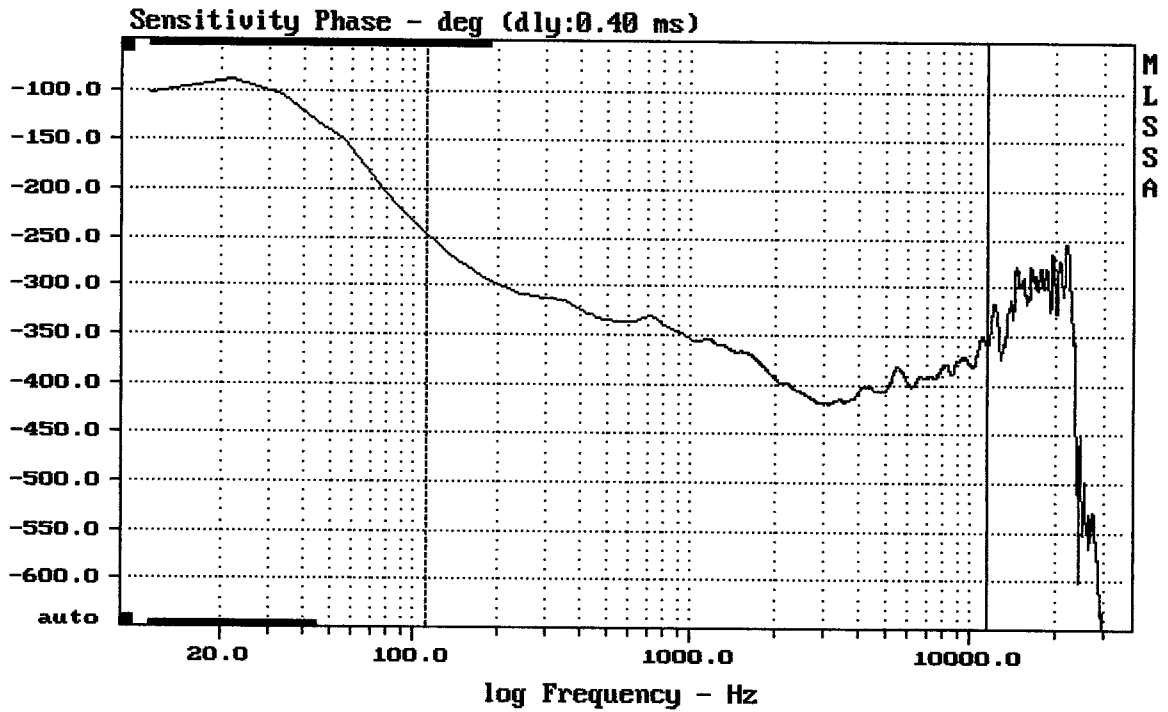

mean: 97.38, rms: 97.83, std: 2.47, max: 100.74, min: 90.37

KV2 EX12

MLSSA: Frequency Domain

mean: $-3.506e-005$, rms: 0.001755, std: 0.001754, max: 0.006326, min: -0.002386

KV2 EX12

mean: 97.21, rms: 97.88, std: 2.96, max: 103.67, min: 60.92

KU2 EX12

MLSSA: Frequency Domain

-73.95 dB, 710 Hz (16), 2.860 msec (27)

mean: -383.4, rms: 384.2, std: 24.91, max: -245.8, min: -419.3

KV2 EX12

MLSSA: Frequency Domain

mean: 0.02885, rms: 0.2032, std: 0.2011, max: 2.868, min: -0.245