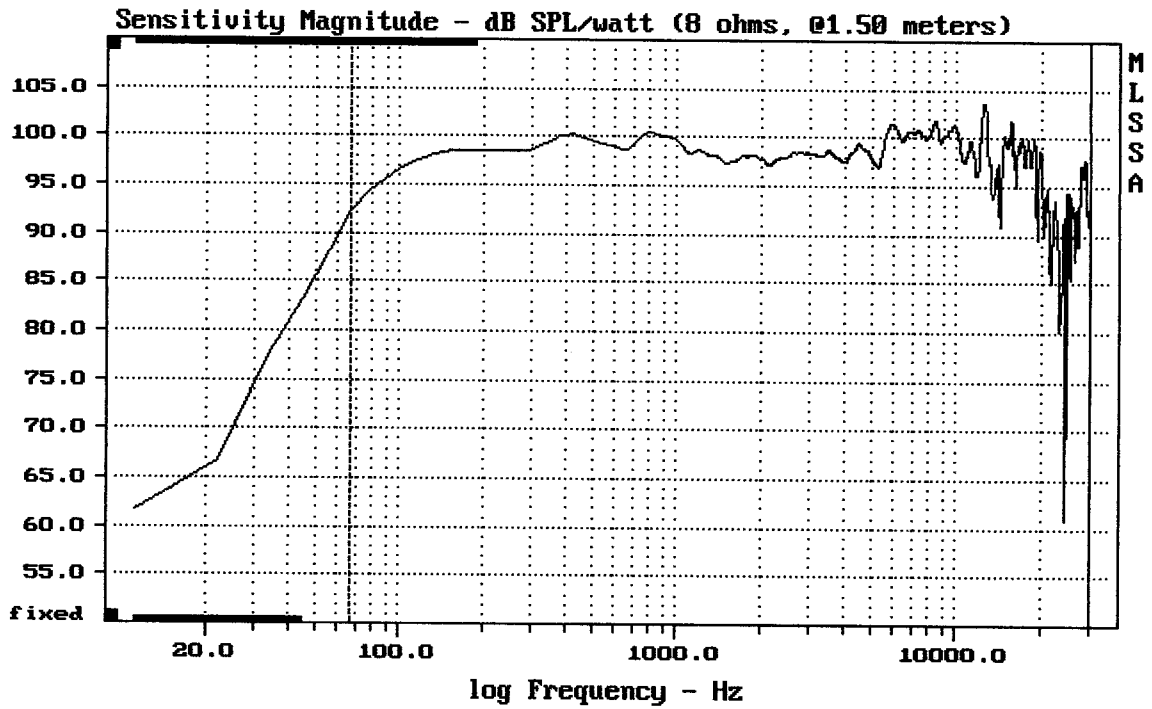

mean: 97.38, rms: 97.83, std: 2.47, max: 100.74, min: 90.37

KV2 EX12

MLSSA: Frequency Domain

mean: $-3.506e-005$, rms: 0.001755, std: 0.001754, max: 0.006326, min: -0.002386

KV2 EX12

mean: 97.21, rms: 97.88, std: 2.96, max: 103.67, min: 60.92

KU2 EX12

MLSSA: Frequency Domain

-73.95 dB, 710 Hz (16), 2.860 msec (27)

mean: -383.4, rms: 384.2, std: 24.91, max: -245.8, min: -419.3

KV2 EX12

MLSSA: Frequency Domain

mean: 0.02885, rms: 0.2032, std: 0.2011, max: 2.868, min: -0.245