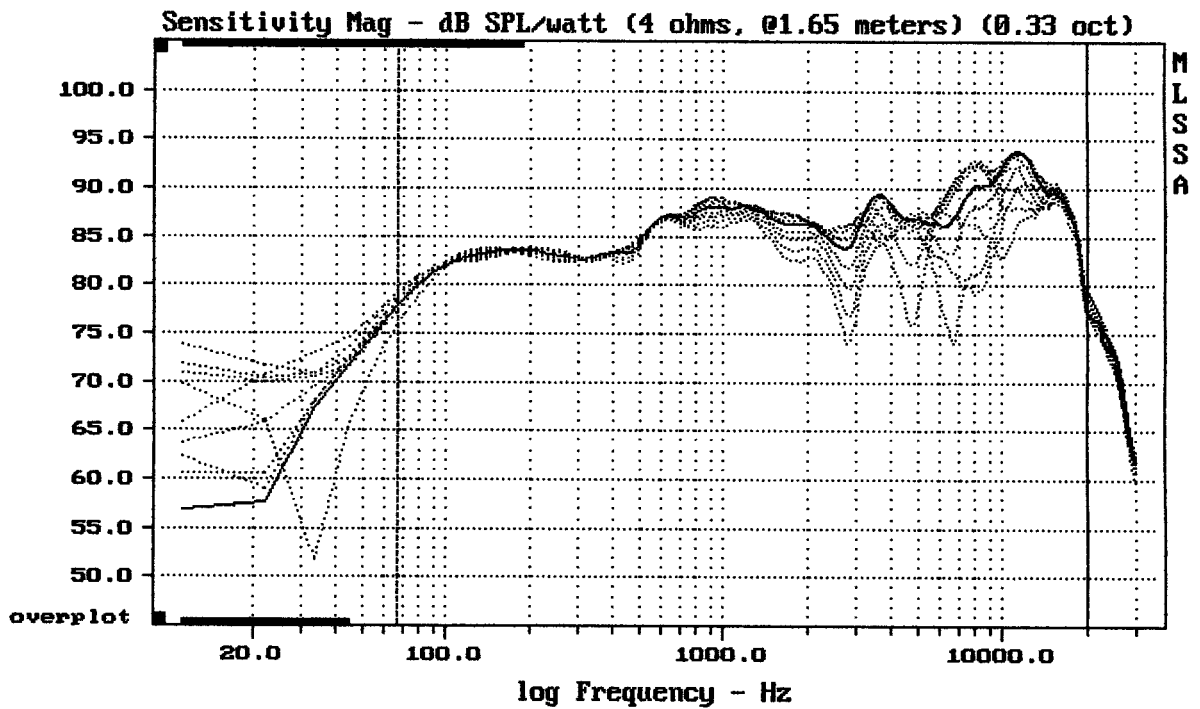

---

mean: 87.46, rms: 88.11, std: 2.94, max: 92.57, min: 73.75

HIFIKLUB RS20 JUNIOR