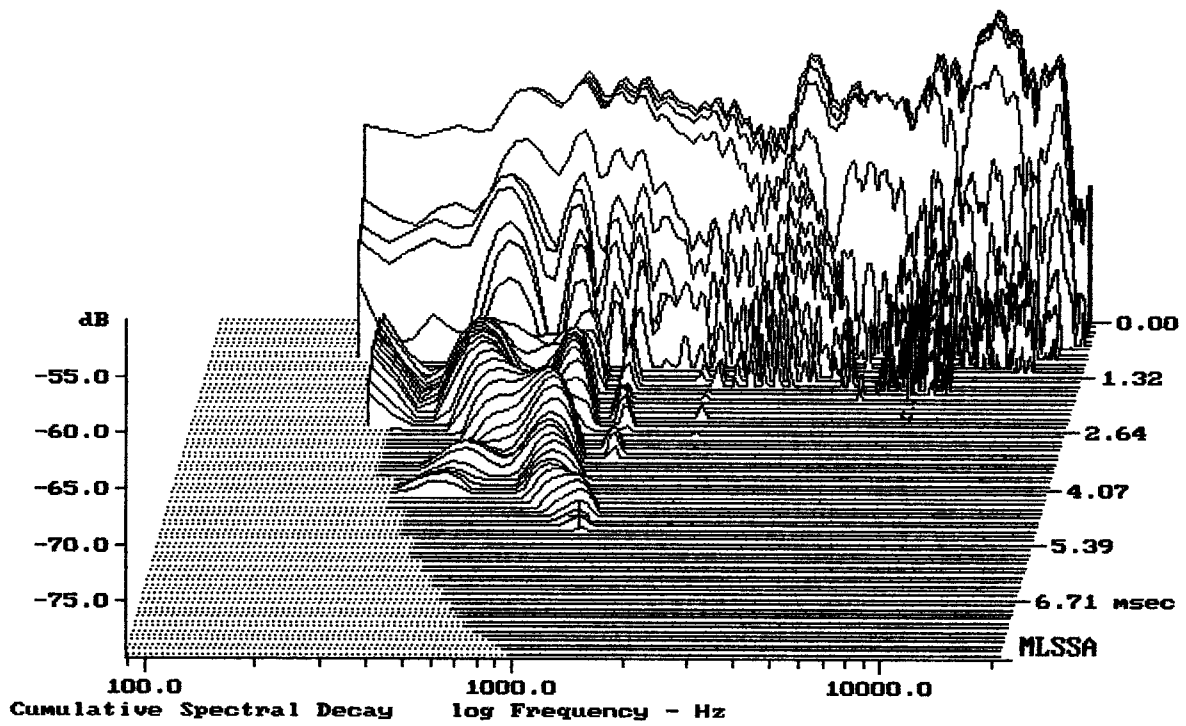

---

mean: 4.168, rms: 4.414, std: 1.451, max: 16.41, min: 3.246

---

HIFIKLUB RS20 JUNIOR

MLSSA: Frequency Domain

---

mean: 89.50, rms: 90.03, std: 2.68, max: 95.23, min: 78.08

---

HIFIKLUB RS20 JUNIOR

-79.14 dB, 1199 Hz (27), 4.950 msec (46)

DTTO

mean: 0.0004654, rms: 0.001529, std: 0.001456, max: 0.006136, min: -0.003858

HIFIKLUB RS20 JUNIOR

mean: -376.9, rms: 377.9, std: 27.38, max: -299.2, min: -423.8