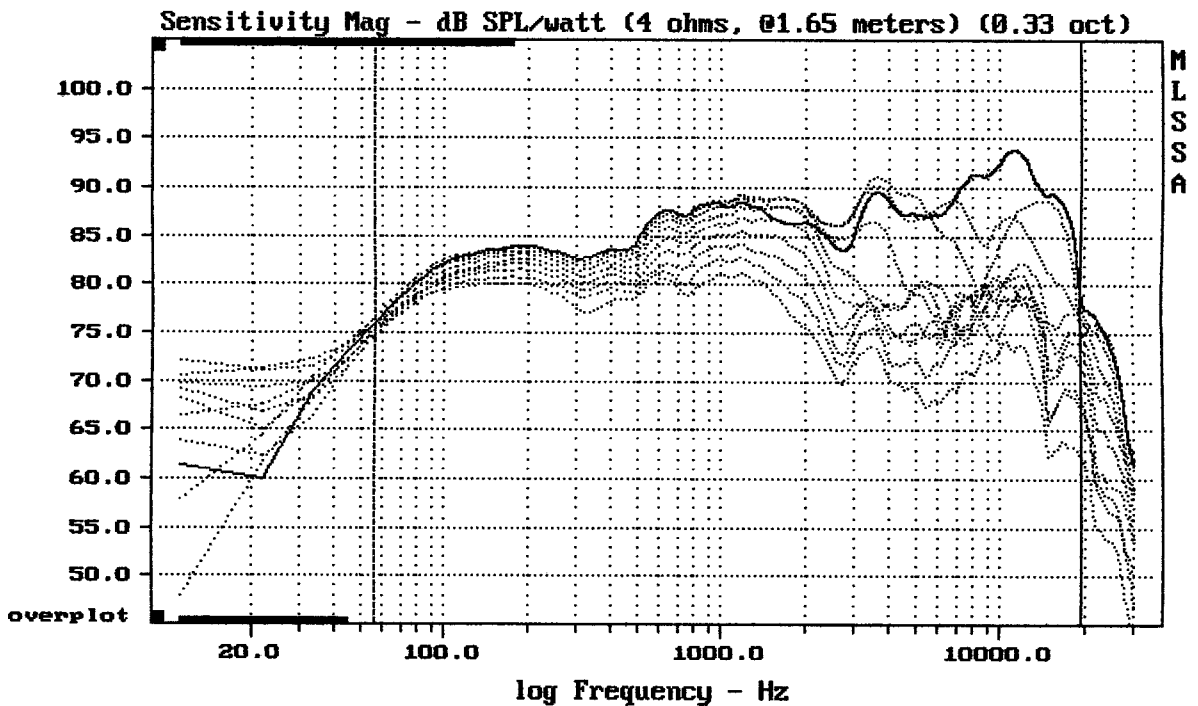

HIFIKLUB RS20 JUNIOR

MLSSA: Frequency Domain

mean: 0.2362, rms: 0.3471, std: 0.2543, max: 2.241, min: -0.5368

HIFIKLUB RS20 JUNIOR

---

Overlay Compare: dev= +16/-10, std= 4.7, avg= -18

---

HIFIKLUB RS20 JUNIOR

MLSSA: Frequency Domain

---

Overlay Compare: dev= +19/-8.3, std= 5.1, avg= -19

---

HIFIKLUB RS20 JUNIOR

---

mean: 89.13, rms: 89.65, std: 2.64, max: 93.85, min: 77.47

---