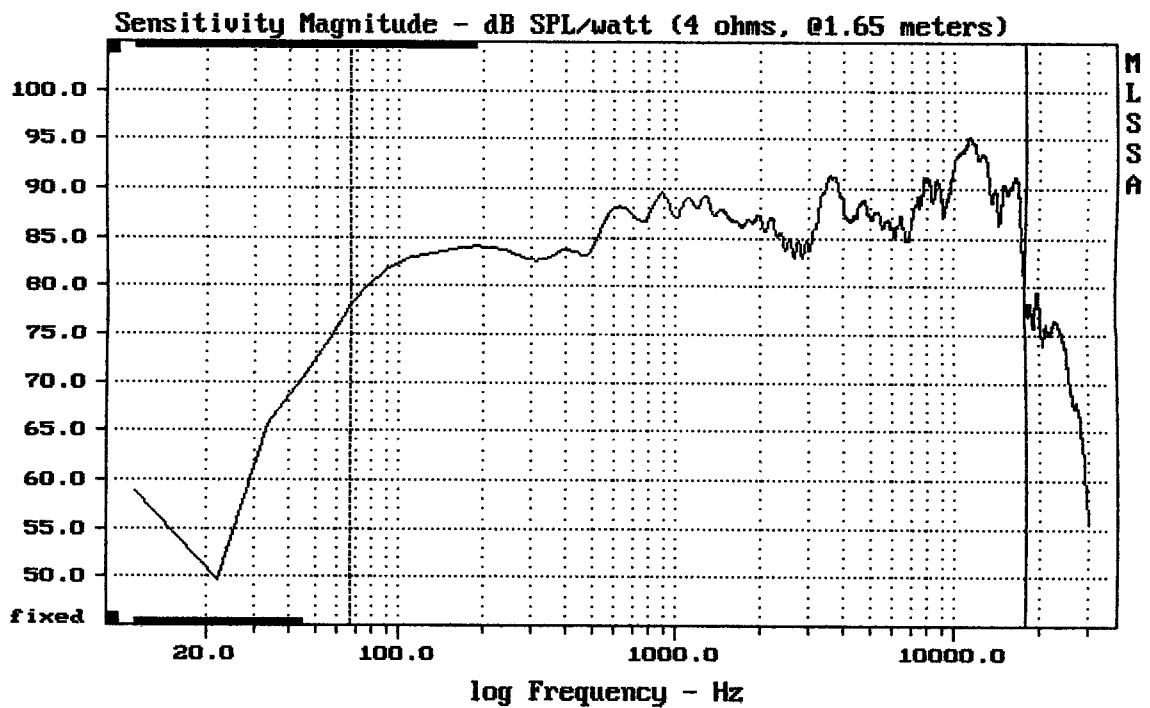

---

mean: 4.168, rms: 4.414, std: 1.451, max: 16.41, min: 3.246

---

HIFIKLUB RS20 JUNIOR

MLSSA: Frequency Domain

---

mean: 89.50, rms: 90.03, std: 2.68, max: 95.23, min: 78.08

---

HIFIKLUB RS20 JUNIOR

-79.14 dB, 1199 Hz (27), 4.950 msec (46)

DTTO

mean: 0.0004654, rms: 0.001529, std: 0.001456, max: 0.006136, min: -0.003858

HIFIKLUB RS20 JUNIOR

mean: -376.9, rms: 377.9, std: 27.38, max: -299.2, min: -423.8