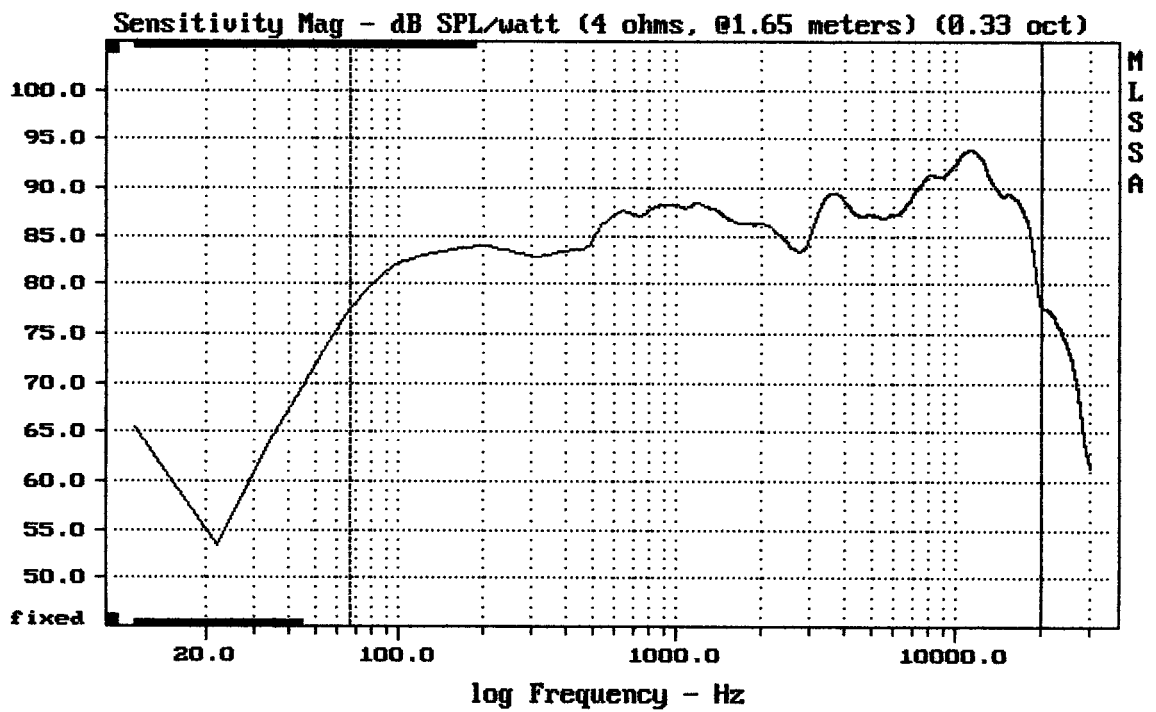

MLSSA: Frequency Domain

---

Overlay Compare: dev= +19/-8.3, std= 5.1, avg= -19

---

HIFIKLUB RS20 JUNIOR

---

mean: 89.13, rms: 89.65, std: 2.64, max: 93.85, min: 77.47

---