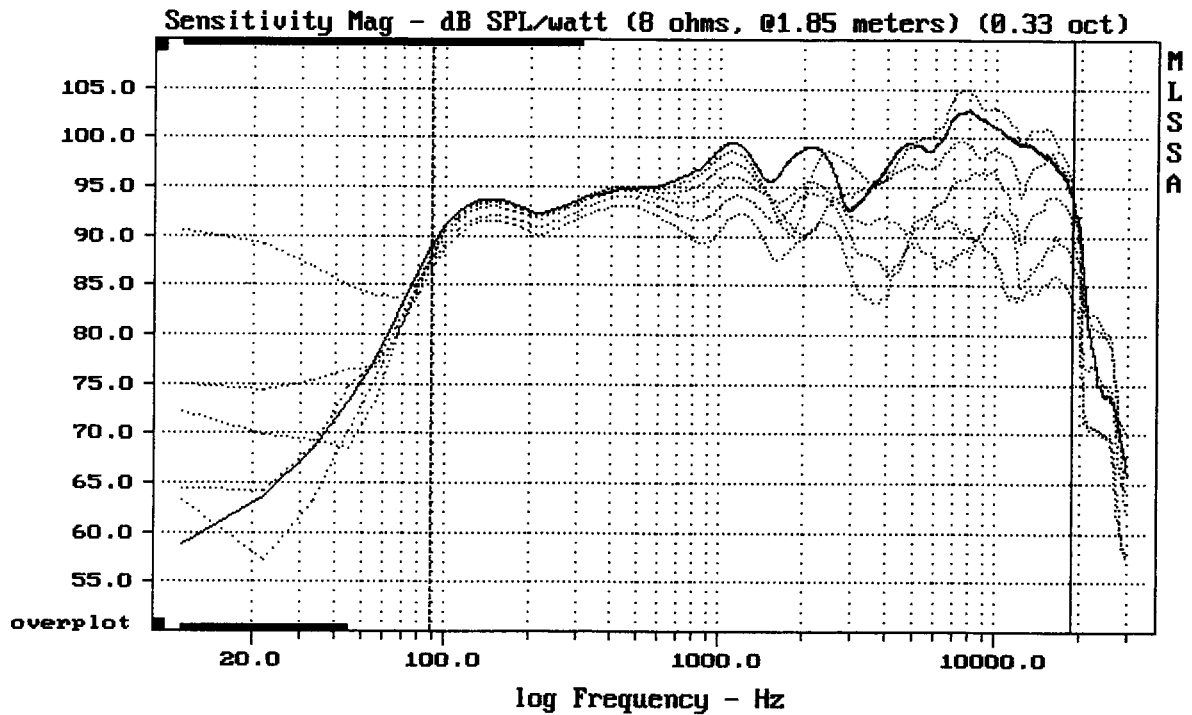

Level (89:18999 Hz) = 98.36 dB SPL/watt (8 ohms, @1.85 meters) (0.33 oct)

ADJ L-300

MLSSA: Frequency Domain

-74.42 dB, 2264 Hz (51), 2.860 msec (27)

Overlay Compare: dev= +16/-4.2, std= 3.4, avg= -19

ADJ L-300

MLSSA: Frequency Domain

CURSOR: y = 0.000120011 x = 14.7950 (1345)

ADJ L-300

Overlay Compare: dev= +11/-4.4, std= 2.9, avg= -11

ADJ L-300

MLSSA: Frequency Domain

Overlay Compare: dev= +10/-4.5, std= 3.1, avg= -12

ADJ L-300

---

mean: 10.78, rms: 13.72, std: 8.49, max: 50.99, min: 4.292

---

ADJ L-300