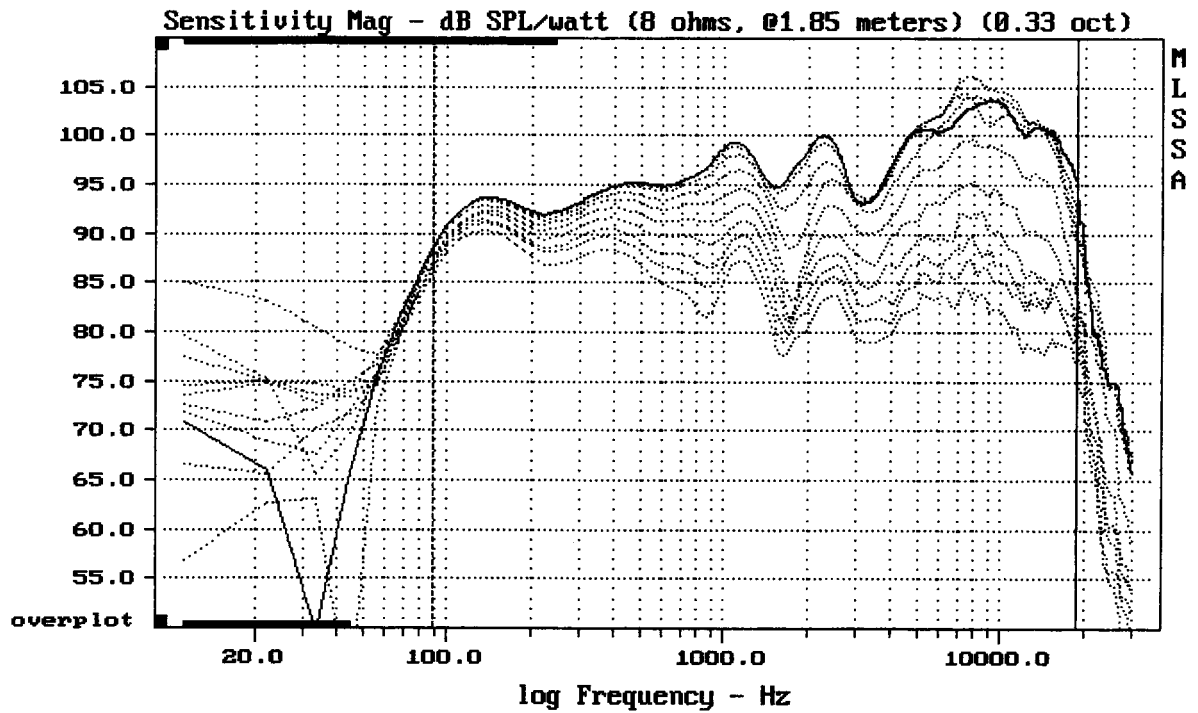

Level (89:18999 Hz) = 98.36 dB SPL/watt (8 ohms, @1.85 meters) (0.33 oct)

ADJ L-300

MLSSA: Frequency Domain

-74.42 dB, 2264 Hz (51), 2.860 msec (27)

Overlay Compare: dev= +16/-4.2, std= 3.4, avg= -19

ADJ L-300

MLSSA: Frequency Domain

CURSOR: y = 0.000120011 x = 14.7950 (1345)

ADJ L-300

Overlay Compare: dev= +11/-4.4, std= 2.9, avg= -11

ADJ L-300

MLSSA: Frequency Domain

Overlay Compare: dev= +10/-4.5, std= 3.1, avg= -12

ADJ L-300

---

mean: 10.78, rms: 13.72, std: 8.49, max: 50.99, min: 4.292

---

ADJ L-300