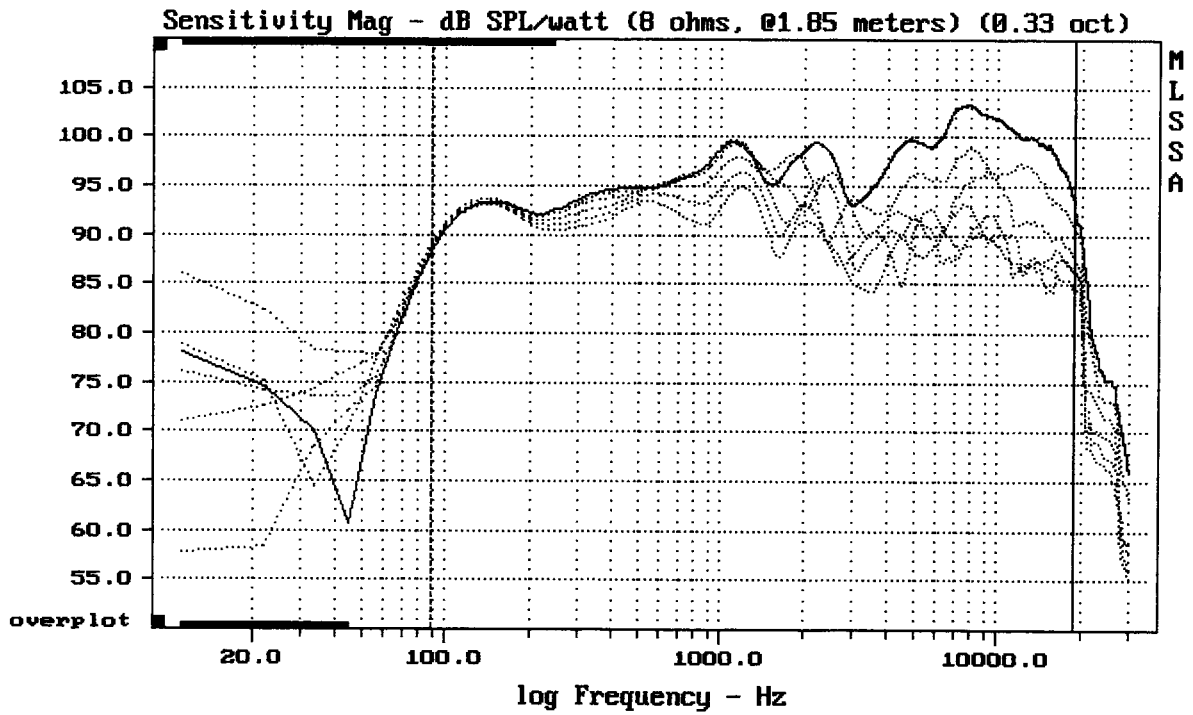

Level (89:18999 Hz) = 98.36 dB SPL/watt (8 ohms, @1.85 meters) (0.33 oct)

ADJ L-300

MLSSA: Frequency Domain

-74.42 dB, 2264 Hz (51), 2.860 msec (27)

Overlay Compare: dev= +16/-4.2, std= 3.4, avg= -19

ADJ L-300

MLSSA: Frequency Domain

CURSOR: y = 0.000120011 x = 14.7950 (1345)

ADJ L-300

Overlay Compare: dev= +11/-4.4, std= 2.9, avg= -11

ADJ L-300

MLSSA: Frequency Domain

Overlay Compare: dev= +10/-4.5, std= 3.1, avg= -12

ADJ L-300

---

mean: 10.78, rms: 13.72, std: 8.49, max: 50.99, min: 4.292

---

ADJ L-300