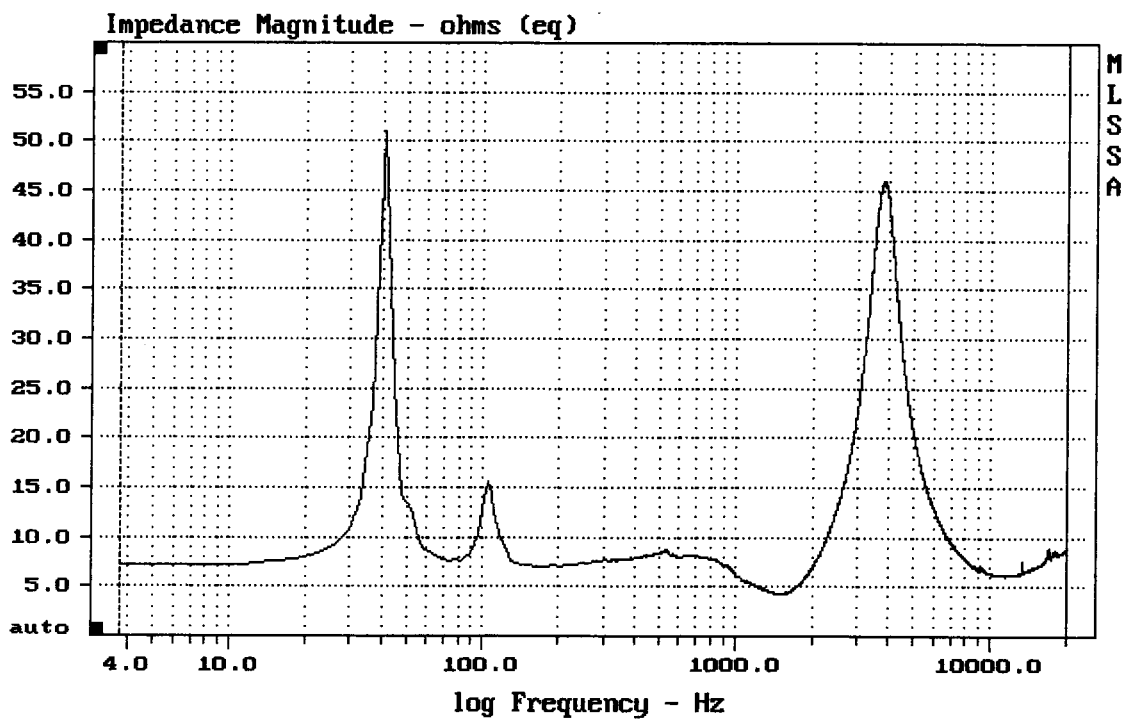

Level (89:18999 Hz) = 98.36 dB SPL/watt (8 ohms, @1.85 meters) (0.33 oct)

ADJ L-300

MLSSA: Frequency Domain

-74.42 dB, 2264 Hz (51), 2.860 msec (27)

Overlay Compare: dev= +16/-4.2, std= 3.4, avg= -19

ADJ L-300

MLSSA: Frequency Domain

CURSOR: y = 0.000120011 x = 14.7950 (1345)

ADJ L-300

Overlay Compare: dev= +11/-4.4, std= 2.9, avg= -11

ADJ L-300

MLSSA: Frequency Domain

Overlay Compare: dev= +10/-4.5, std= 3.1, avg= -12

ADJ L-300

---

mean: 10.78, rms: 13.72, std: 8.49, max: 50.99, min: 4.292

---

ADJ L-300