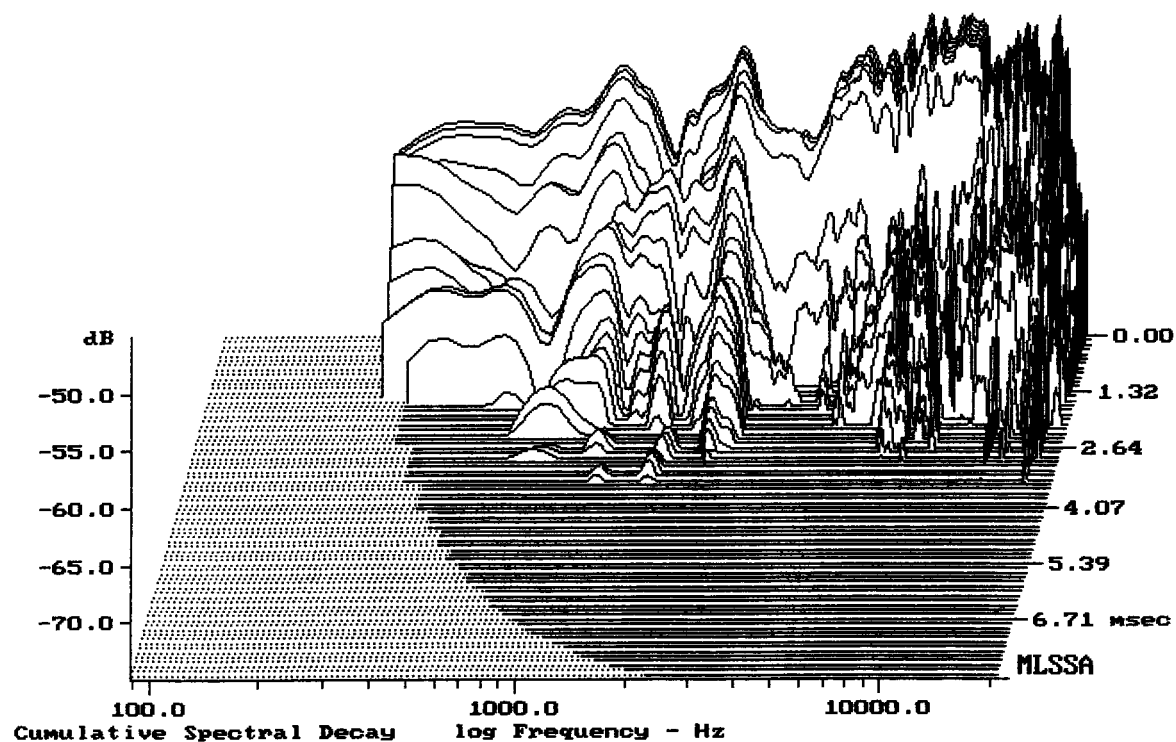

Level (89:18999 Hz) = 98.36 dB SPL/watt (8 ohms, @1.85 meters) (0.33 oct)

ADJ L-300

MLSSA: Frequency Domain

-74.42 dB, 2264 Hz (51), 2.860 msec (27)

Overlay Compare: dev= +16/-4.2, std= 3.4, avg= -19

ADJ L-300

MLSSA: Frequency Domain

CURSOR: y = 0.000120011 x = 14.7950 (1345)

ADJ L-300

Overlay Compare: dev= +11/-4.4, std= 2.9, avg= -11

ADJ L-300

MLSSA: Frequency Domain

Overlay Compare: dev= +10/-4.5, std= 3.1, avg= -12

ADJ L-300

---

mean: 10.78, rms: 13.72, std: 8.49, max: 50.99, min: 4.292

---

ADJ L-300