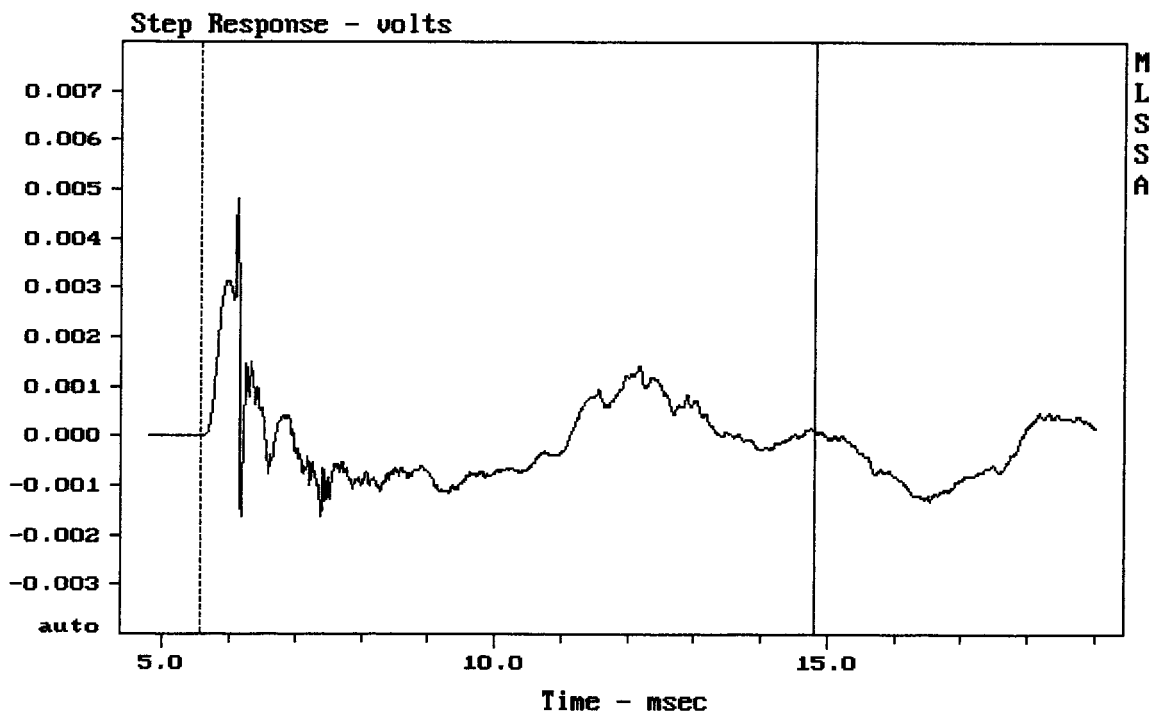

Level (89:18999 Hz) = 98.36 dB SPL/watt (8 ohms, @1.85 meters) (0.33 oct)

ADJ L-300

MLSSA: Frequency Domain

-74.42 dB, 2264 Hz (51), 2.860 msec (27)

Overlay Compare: dev= +16/-4.2, std= 3.4, avg= -19

ADJ L-300

MLSSA: Frequency Domain

CURSOR: y = 0.000120011 x = 14.7950 (1345)

ADJ L-300

Overlay Compare: dev= +11/-4.4, std= 2.9, avg= -11

ADJ L-300

MLSSA: Frequency Domain

Overlay Compare: dev= +10/-4.5, std= 3.1, avg= -12

ADJ L-300

---

mean: 10.78, rms: 13.72, std: 8.49, max: 50.99, min: 4.292

---

ADJ L-300