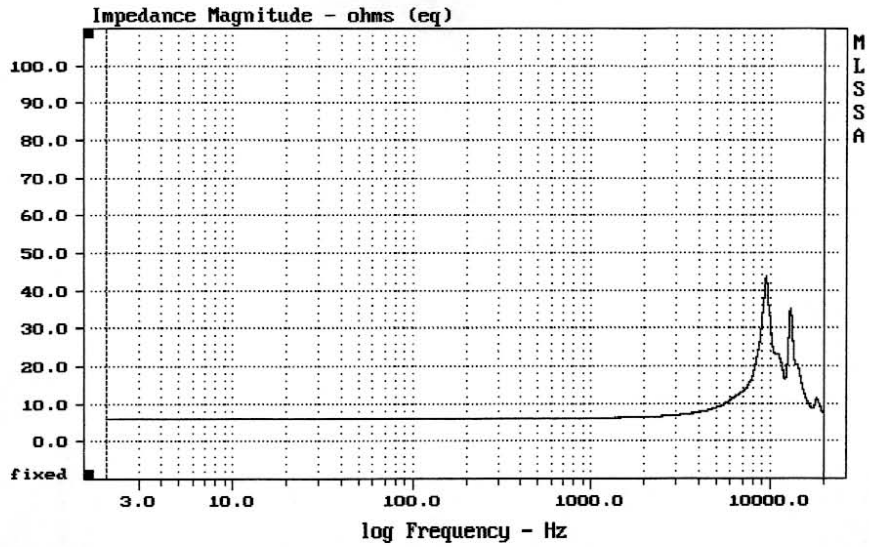

E-shop: <http://eshop.prodance.cz/tlc1/d-77479/>

Level (5005:18999 Hz) = 105.32 dB SPL/watt (8 ohms, @1.55 meters)

LeSon TLC-1

MLSSA: Frequency Domain

-63.19 dB, 10076 Hz (227), 0.990 msec (18)

E-shop: <http://eshop.prodance.cz/tlc1/d-77479/>

Level (5504:19997 Hz) = 105.37 dB SPL/watt (8 ohms, @1.55 meters) (0.33 oct)

LeSon TLC-1

MLSSA: Frequency Domain

Overlay Compare: dev= +9/-4.7, std= 3.9, avg= -23

LeSon TLC-1

E-shop: <http://eshop.prodance.cz/tlc1/d-77479/>

mean: 14.83, rms: 17.28, std: 8.856, max: 43.77, min: 5.949

LeSon TLC-1

MLSSA: Frequency Domain