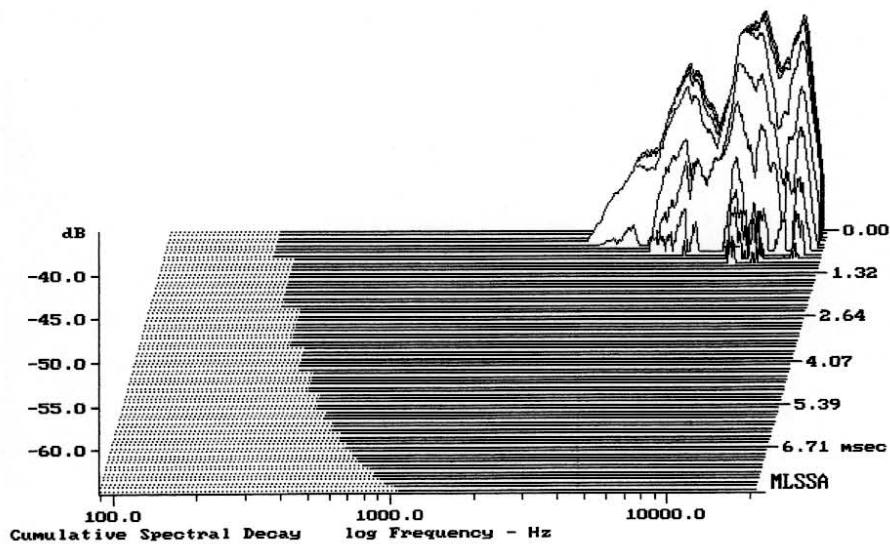

E-shop: <http://eshop.prodance.cz/tlc1/d-77479/>

Level (5005:18999 Hz) = 105.32 dB SPL/watt (8 ohms, @1.55 meters)

LeSon TLC-1

MLSSA: Frequency Domain

-63.19 dB, 10076 Hz (227), 0.990 msec (18)

E-shop: <http://eshop.prodance.cz/tlc1/d-77479/>

Level (5504:19997 Hz) = 105.37 dB SPL/watt (8 ohms, @1.55 meters) (0.33 oct)

LeSon TLC-1

MLSSA: Frequency Domain

Overlay Compare: dev= +9/-4.7, std= 3.9, avg= -23

LeSon TLC-1

E-shop: <http://eshop.prodance.cz/tlc1/d-77479/>

mean: 14.83, rms: 17.28, std: 8.856, max: 43.77, min: 5.949

LeSon TLC-1

MLSSA: Frequency Domain