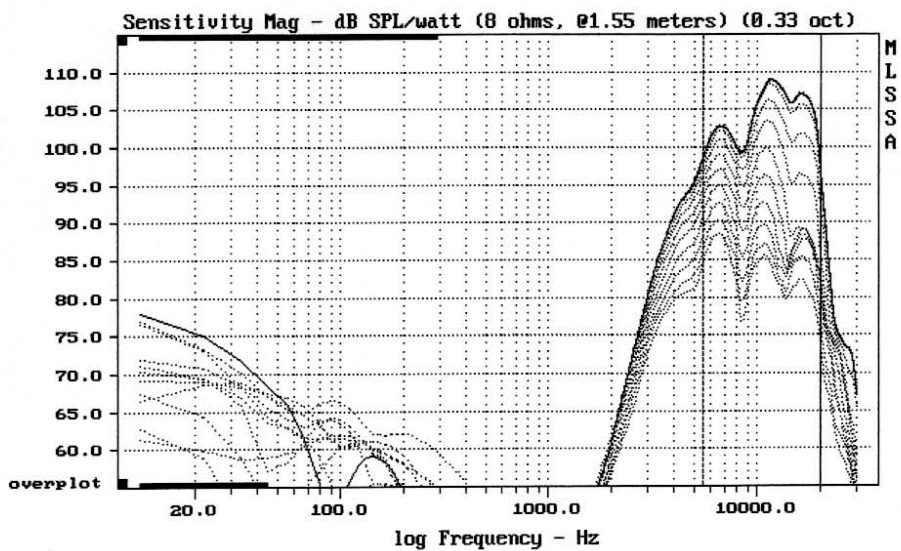

E-shop: <http://eshop.prodance.cz/tlc1/d-77479/>

Level (5005:18999 Hz) = 105.32 dB SPL/watt (8 ohms, @1.55 meters)

LeSon TLC-1

MLSSA: Frequency Domain

-63.19 dB, 10076 Hz (227), 0.990 msec (18)

E-shop: <http://eshop.prodance.cz/tlc1/d-77479/>

Level (5504:19997 Hz) = 105.37 dB SPL/watt (8 ohms, @1.55 meters) (0.33 oct)

LeSon TLC-1

MLSSA: Frequency Domain

Overlay Compare: dev= +9/-4.7, std= 3.9, avg= -23

LeSon TLC-1

E-shop: <http://eshop.prodance.cz/tlc1/d-77479/>

mean: 14.83, rms: 17.28, std: 8.856, max: 43.77, min: 5.949

LeSon TLC-1

MLSSA: Frequency Domain