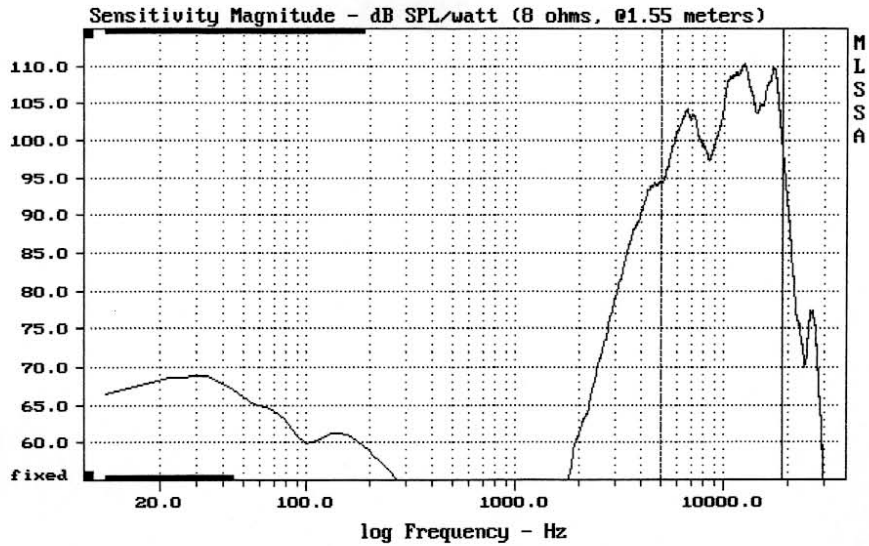

E-shop: <http://eshop.prodance.cz/tlc1/d-77479/>

Level (5005:18999 Hz) = 105.32 dB SPL/watt (8 ohms, @1.55 meters)

LeSon TLC-1

MLSSA: Frequency Domain

-63.19 dB, 10076 Hz (227), 0.990 msec (18)

E-shop: <http://eshop.prodance.cz/tlc1/d-77479/>

Level (5504:19997 Hz) = 105.37 dB SPL/watt (8 ohms, @1.55 meters) (0.33 oct)

LeSon TLC-1

MLSSA: Frequency Domain

Overlay Compare: dev= +9/-4.7, std= 3.9, avg= -23

LeSon TLC-1

E-shop: <http://eshop.prodance.cz/tlc1/d-77479/>

mean: 14.83, rms: 17.28, std: 8.856, max: 43.77, min: 5.949

LeSon TLC-1

MLSSA: Frequency Domain