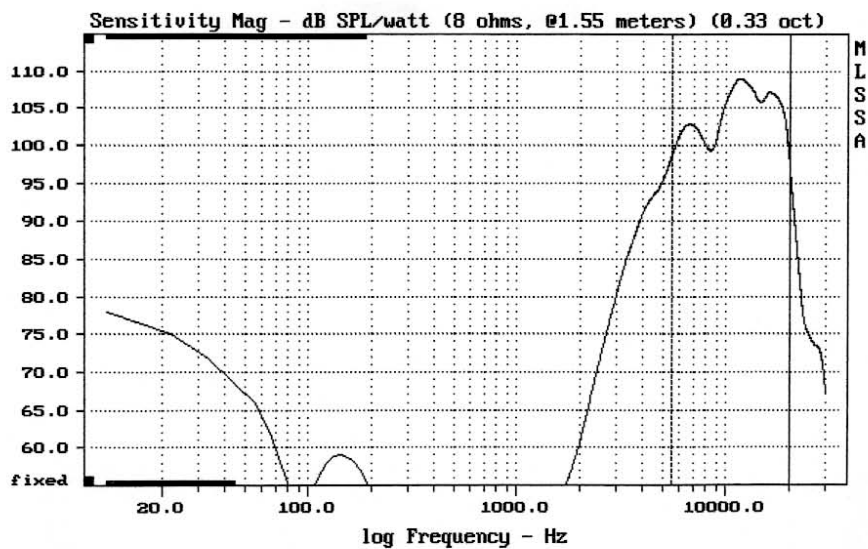

E-shop: <http://eshop.prodance.cz/tlc1/d-77479/>

Level (5005:18999 Hz) = 105.32 dB SPL/watt (8 ohms, @1.55 meters)

LeSon TLC-1

MLSSA: Frequency Domain

-63.19 dB, 10076 Hz (227), 0.990 msec (18)

E-shop: <http://eshop.prodance.cz/tlc1/d-77479/>

Level (5504:19997 Hz) = 105.37 dB SPL/watt (8 ohms, @1.55 meters) (0.33 oct)

LeSon TLC-1

MLSSA: Frequency Domain

Overlay Compare: dev= +9/-4.7, std= 3.9, avg= -23

LeSon TLC-1

E-shop: <http://eshop.prodance.cz/tlc1/d-77479/>

mean: 14.83, rms: 17.28, std: 8.856, max: 43.77, min: 5.949

LeSon TLC-1

MLSSA: Frequency Domain