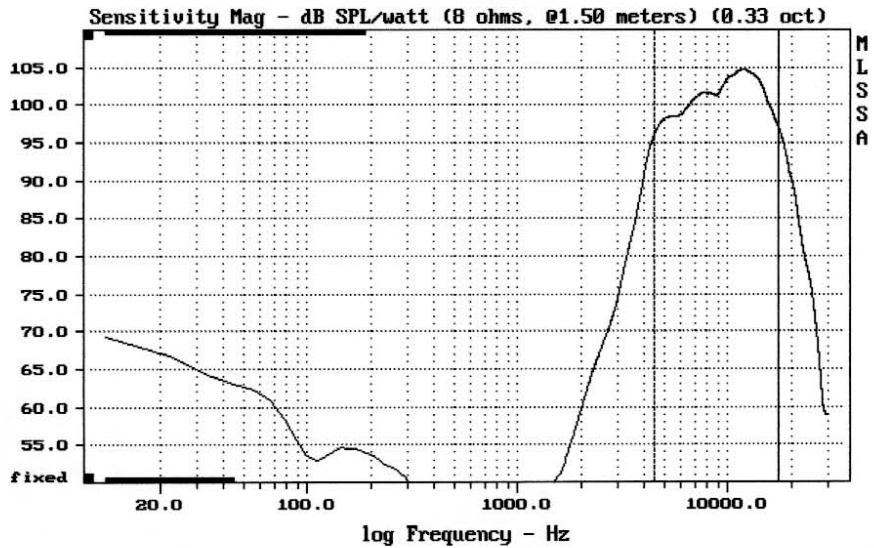

E-shop: <http://eshop.prodance.cz/tlc5/d-77791/>

Level (4506:17500 Hz) = 101.72 dB SPL/watt (8 ohms, @1.50 meters)

LeSon TLC-5

MLSSA: Frequency Domain

-68.82 dB, 7147 Hz (161), 1.870 msec (18)

E-shop: <http://eshop.prodance.cz/tlc5/d-77791/>

LeSon TLC-5

MLSSA: Frequency Domain

LeSon TLC-5

E-shop: <http://eshop.prodance.cz/tlc5/d-77791/>

mean: 12.58, rms: 14.71, std: 7.615, max: 39.71, min: 5.879

LeSon TLC-5

MLSSA: Frequency Domain