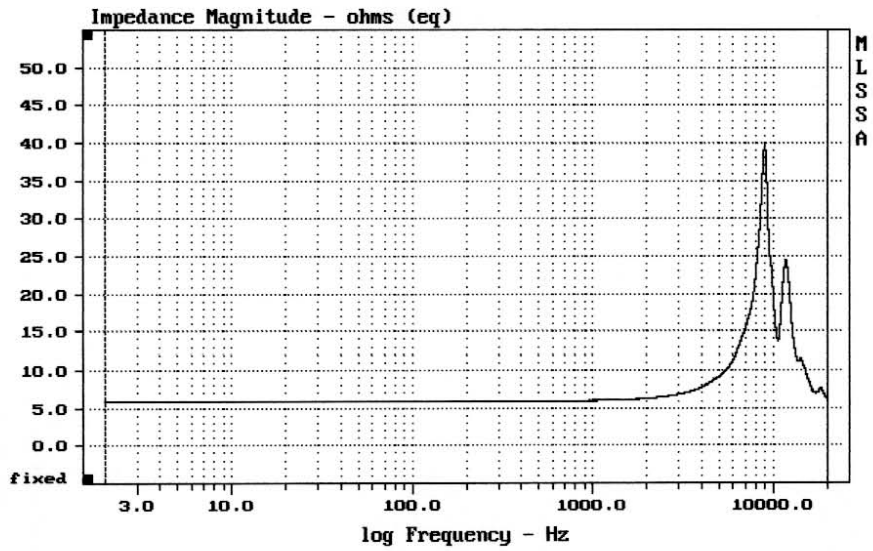

E-shop: <http://eshop.prodance.cz/tlc5/d-77791/>

Level (4506:17500 Hz) = 101.72 dB SPL/watt (8 ohms, @1.50 meters)

LeSon TLC-5

MLSSA: Frequency Domain

-68.82 dB, 7147 Hz (161), 1.870 msec (18)

E-shop: <http://eshop.prodance.cz/tlc5/d-77791/>

LeSon TLC-5

MLSSA: Frequency Domain

LeSon TLC-5

E-shop: <http://eshop.prodance.cz/tlc5/d-77791/>

mean: 12.58, rms: 14.71, std: 7.615, max: 39.71, min: 5.879

LeSon TLC-5

MLSSA: Frequency Domain