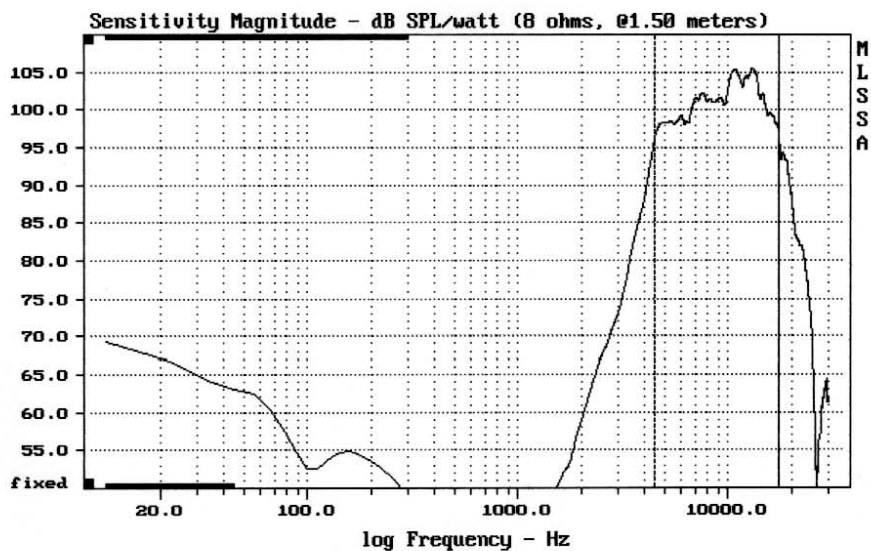

E-shop: <http://eshop.prodance.cz/tlc5/d-77791/>

Level (4506:17500 Hz) = 101.72 dB SPL/watt (8 ohms, @1.50 meters)

LeSon TLC-5

MLSSA: Frequency Domain

-68.82 dB, 7147 Hz (161), 1.870 msec (18)

E-shop: <http://eshop.prodance.cz/tlc5/d-77791/>

LeSon TLC-5

MLSSA: Frequency Domain

LeSon TLC-5

E-shop: <http://eshop.prodance.cz/tlc5/d-77791/>

mean: 12.58, rms: 14.71, std: 7.615, max: 39.71, min: 5.879

LeSon TLC-5

MLSSA: Frequency Domain