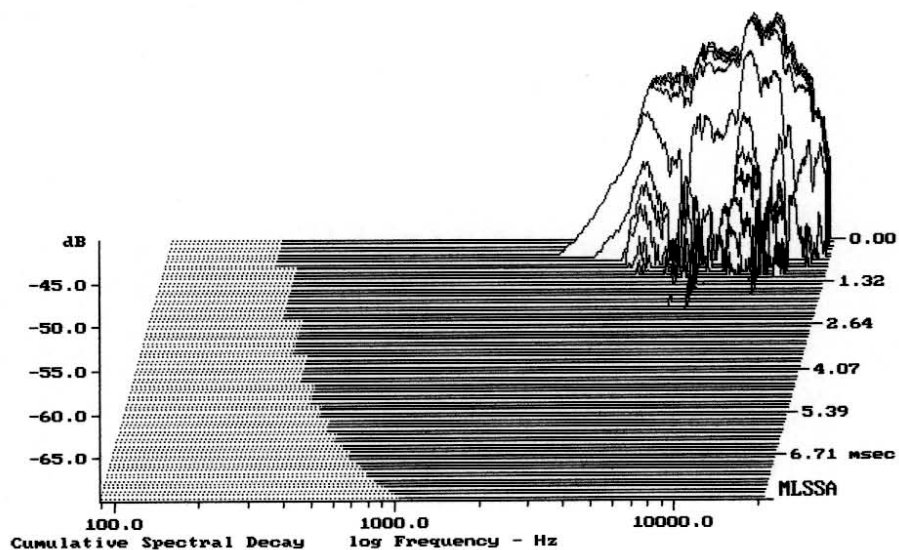

E-shop: <http://eshop.prodance.cz/tlc5/d-77791/>

Level (4506:17500 Hz) = 101.72 dB SPL/watt (8 ohms, @1.50 meters)

LeSon TLC-5

MLSSA: Frequency Domain

-68.82 dB, 7147 Hz (161), 1.870 msec (18)

E-shop: <http://eshop.prodance.cz/tlc5/d-77791/>

LeSon TLC-5

MLSSA: Frequency Domain

LeSon TLC-5

E-shop: <http://eshop.prodance.cz/tlc5/d-77791/>

mean: 12.58, rms: 14.71, std: 7.615, max: 39.71, min: 5.879

LeSon TLC-5

MLSSA: Frequency Domain