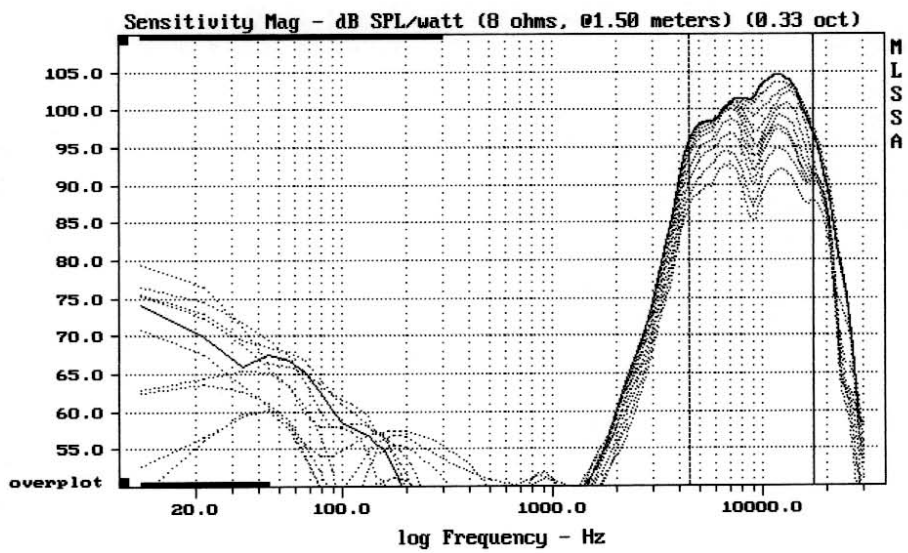

E-shop: <http://eshop.prodance.cz/tlc5/d-77791/>

Level (4506:17500 Hz) = 101.72 dB SPL/watt (8 ohms, @1.50 meters)

LeSon TLC-5

MLSSA: Frequency Domain

-68.82 dB, 7147 Hz (161), 1.870 msec (18)

E-shop: <http://eshop.prodance.cz/tlc5/d-77791/>

LeSon TLC-5

MLSSA: Frequency Domain

LeSon TLC-5

E-shop: <http://eshop.prodance.cz/tlc5/d-77791/>

mean: 12.58, rms: 14.71, std: 7.615, max: 39.71, min: 5.879

LeSon TLC-5

MLSSA: Frequency Domain