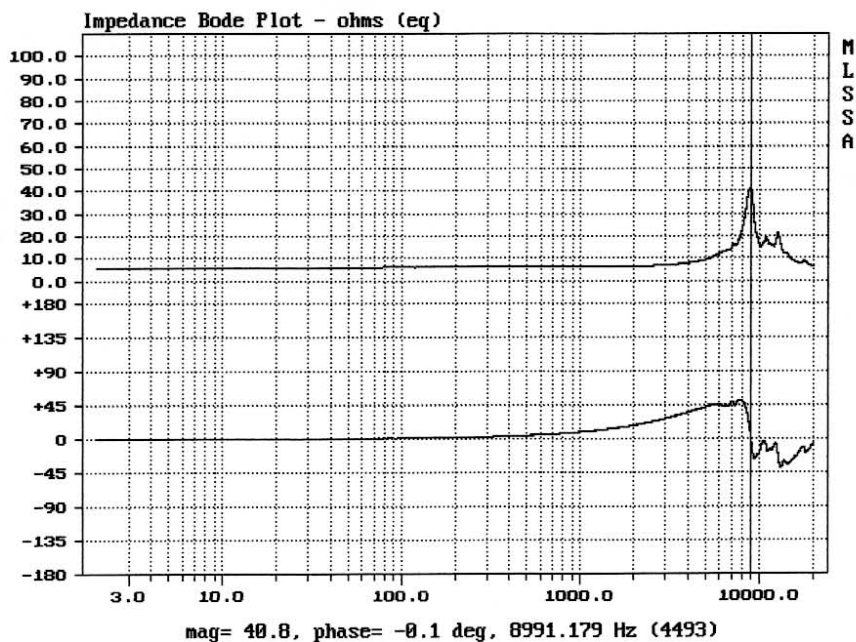

E-shop: <http://eshop.prodance.cz/tlx1/d-77281/>

LeSon TLX-1e

MLSSA: Frequency Domain

-63.41 dB, 6570 Hz (148), 1.650 msec (16)

E-shop: <http://eshop.prodance.cz/tlx1/d-77281/>

Level (5005:18999 Hz) = 105.98 dB SPL/watt (8 ohms, @1.55 meters) (0.33 oct)

LeSon TLX-1e

MLSSA: Frequency Domain

Overlay Compare: dev= +6.8/-4.3, std= 3.3, avg= -21

LeSon TLX-1e

E-shop: <http://eshop.prodance.cz/tlx1/d-77281/>

mean: 12.51, rms: 14.59, std: 7.498, max: 41.14, min: 5.938

LeSon TLX-1

MLSSA: Frequency Domain

mag= 40.8, phase= -0.1 deg, 8991.179 Hz (4493)