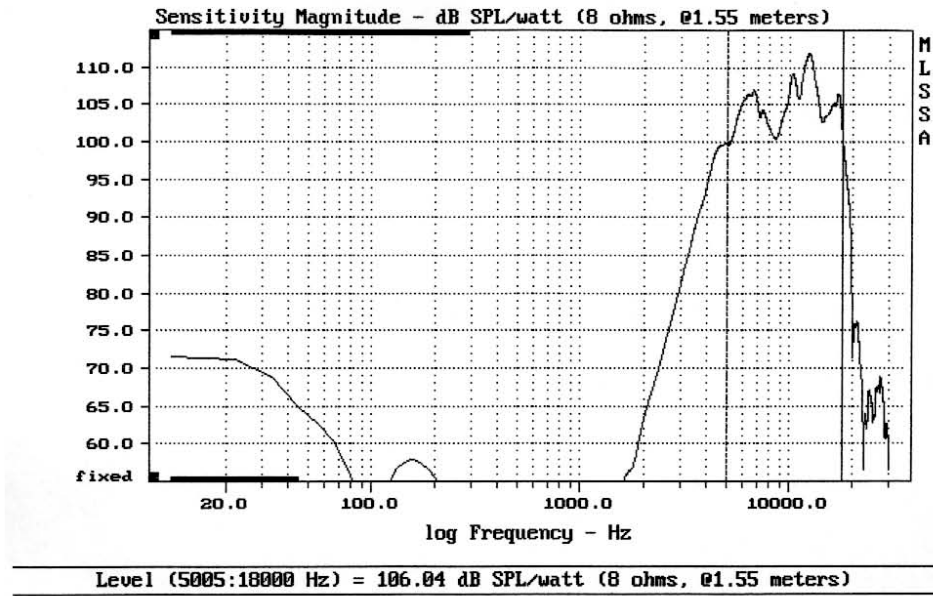

E-shop: <http://eshop.prodance.cz/tlx1/d-77281/>

LeSon TLX-1e

MLSSA: Frequency Domain

-63.41 dB, 6570 Hz (148), 1.650 msec (16)

E-shop: <http://eshop.prodance.cz/tlx1/d-77281/>

Level (5005:18999 Hz) = 105.98 dB SPL/watt (8 ohms, @1.55 meters) (0.33 oct)

LeSon TLX-1e

MLSSA: Frequency Domain

Overlay Compare: dev= +6.8/-4.3, std= 3.3, avg= -21

LeSon TLX-1e

E-shop: <http://eshop.prodance.cz/tlx1/d-77281/>

mean: 12.51, rms: 14.59, std: 7.498, max: 41.14, min: 5.938

LeSon TLX-1

MLSSA: Frequency Domain

mag= 40.8, phase= -0.1 deg, 8991.179 Hz (4493)