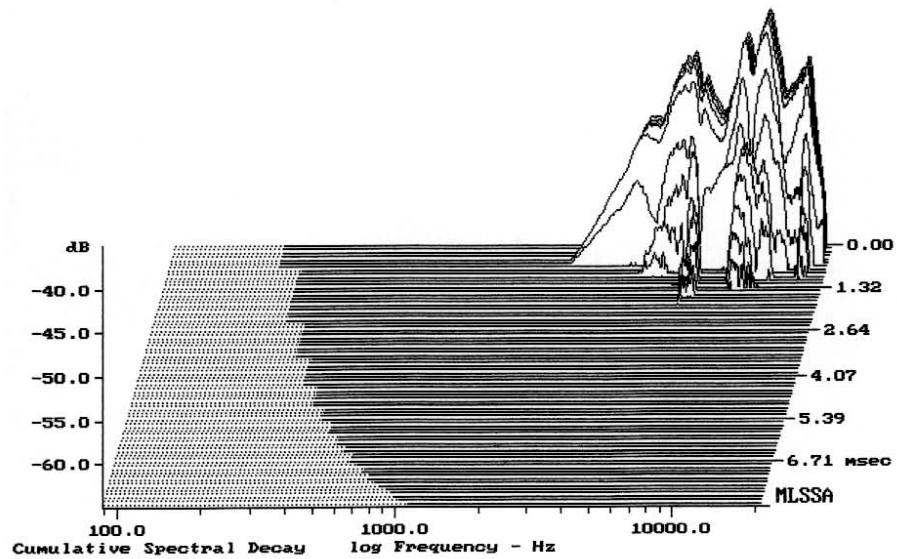

E-shop: <http://eshop.prodance.cz/tlx1/d-77281/>

LeSon TLX-1e

MLSSA: Frequency Domain

-63.41 dB, 6570 Hz (148), 1.650 msec (16)

E-shop: <http://eshop.prodance.cz/tlx1/d-77281/>

Level (5005:18999 Hz) = 105.98 dB SPL/watt (8 ohms, @1.55 meters) (0.33 oct)

LeSon TLX-1e

MLSSA: Frequency Domain

Overlay Compare: dev= +6.8/-4.3, std= 3.3, avg= -21

LeSon TLX-1e

E-shop: <http://eshop.prodance.cz/tlx1/d-77281/>

mean: 12.51, rms: 14.59, std: 7.498, max: 41.14, min: 5.938

LeSon TLX-1

MLSSA: Frequency Domain

mag= 40.8, phase= -0.1 deg, 8991.179 Hz (4493)