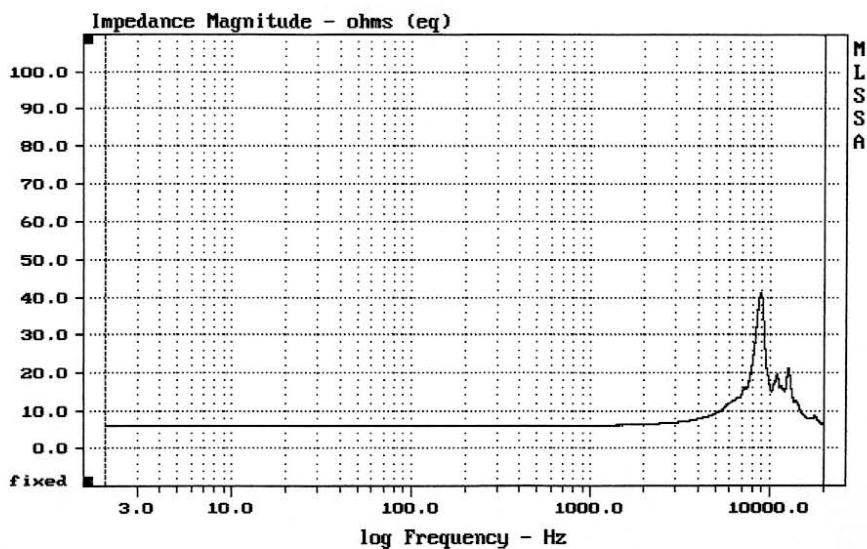

LeSon TLX-1e

MLSSA: Frequency Domain

Overlay Compare: dev= +6.8/-4.3, std= 3.3, avg= -21

LeSon TLX-1e

E-shop: <http://eshop.prodance.cz/tlx1/d-77281/>

mean: 12.51, rms: 14.59, std: 7.498, max: 41.14, min: 5.938

LeSon TLX-1

MLSSA: Frequency Domain

mag= 40.8, phase= -0.1 deg, 8991.179 Hz (4493)