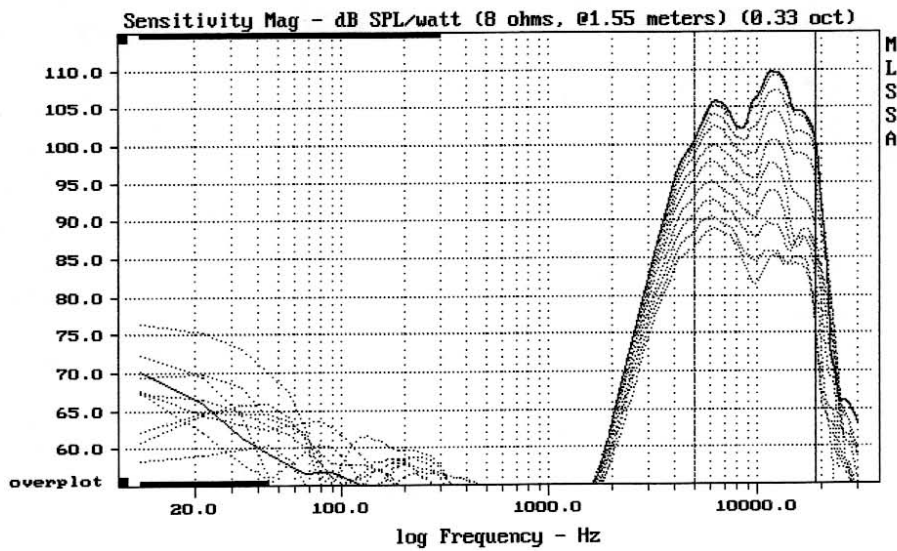

E-shop: <http://eshop.prodance.cz/tlx1/d-77281/>

LeSon TLX-1e

MLSSA: Frequency Domain

-63.41 dB, 6570 Hz (148), 1.650 msec (16)

E-shop: <http://eshop.prodance.cz/tlx1/d-77281/>

Level (5005:18999 Hz) = 105.98 dB SPL/watt (8 ohms, @1.55 meters) (0.33 oct)

LeSon TLX-1e

MLSSA: Frequency Domain

Overlay Compare: dev= +6.8/-4.3, std= 3.3, avg= -21

LeSon TLX-1e

E-shop: <http://eshop.prodance.cz/tlx1/d-77281/>

mean: 12.51, rms: 14.59, std: 7.498, max: 41.14, min: 5.938

LeSon TLX-1

MLSSA: Frequency Domain

mag= 40.8, phase= -0.1 deg, 8991.179 Hz (4493)