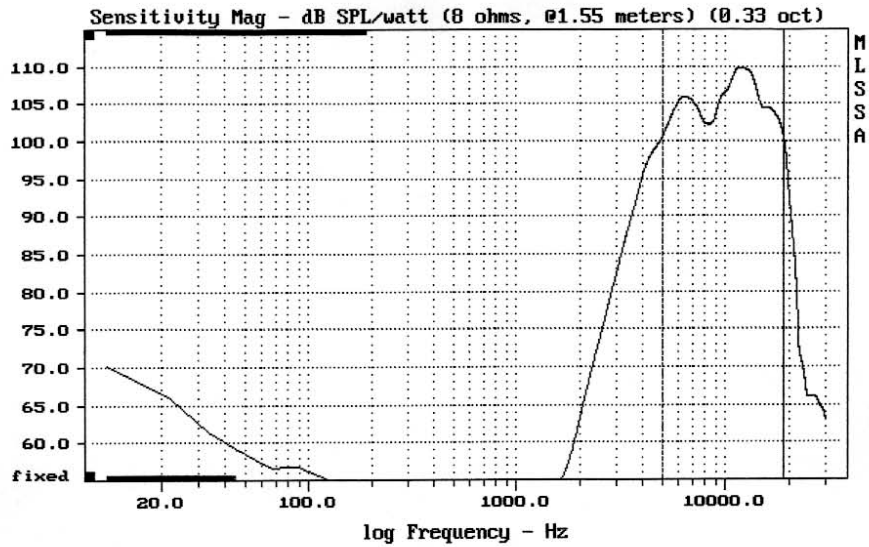

E-shop: <http://eshop.prodance.cz/tlx1/d-77281/>

LeSon TLX-1e

MLSSA: Frequency Domain

-63.41 dB, 6570 Hz (148), 1.650 msec (16)

E-shop: <http://eshop.prodance.cz/tlx1/d-77281/>

Level (5005:18999 Hz) = 105.98 dB SPL/watt (8 ohms, @1.55 meters) (0.33 oct)

LeSon TLX-1e

MLSSA: Frequency Domain

Overlay Compare: dev= +6.8/-4.3, std= 3.3, avg= -21

LeSon TLX-1e

E-shop: <http://eshop.prodance.cz/tlx1/d-77281/>

mean: 12.51, rms: 14.59, std: 7.498, max: 41.14, min: 5.938

LeSon TLX-1

MLSSA: Frequency Domain

mag= 40.8, phase= -0.1 deg, 8991.179 Hz (4493)