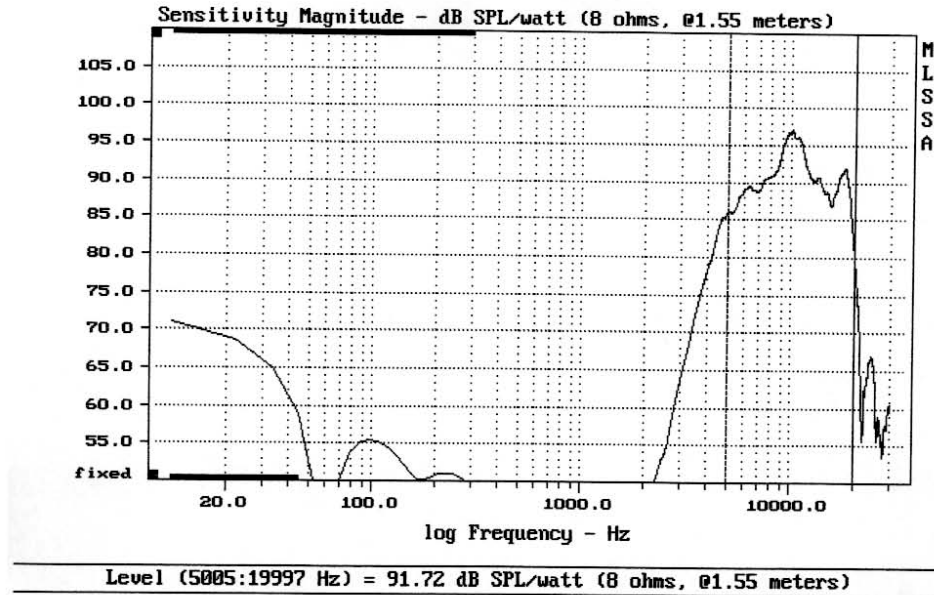

E-shop: <http://eshop.prodance.cz/tlmc/d-77656/>

LeSon TLM-CR

MLSSA: Frequency Domain

-79.78 dB, 9988 Hz (225), 1.650 msec (16)

E-shop: <http://eshop.prodance.cz/tlmc/d-77656/>

Level (5005.19997 Hz) = 91.72 dB SPL/watt (8 ohms, @1.55 meters) (0.33 oct)

LeSon TLM-CR

MLSSA: Frequency Domain

Overlay Compare: dev= +7.2/-5.7, std= 3.9, avg= -15

LeSon TLM-CR

E-shop: <http://eshop.prodance.cz/tlmc/d-77656/>

LeSon TLM-CR

MLSSA: Frequency Domain