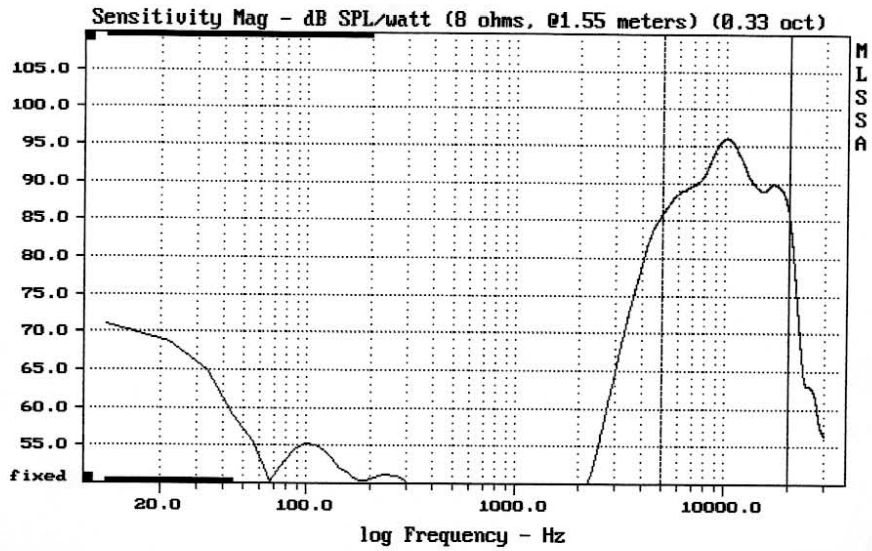

E-shop: <http://eshop.prodance.cz/tlmc/d-77656/>

LeSon TLM-CR

MLSSA: Frequency Domain

-79.78 dB, 9988 Hz (225), 1.650 msec (16)

E-shop: <http://eshop.prodance.cz/tlmc/d-77656/>

Level (5005.19997 Hz) = 91.72 dB SPL/watt (8 ohms, @1.55 meters) (0.33 oct)

LeSon TLM-CR

MLSSA: Frequency Domain

Overlay Compare: dev= +7.2/-5.7, std= 3.9, avg= -15

LeSon TLM-CR

E-shop: <http://eshop.prodance.cz/tlmc/d-77656/>

LeSon TLM-CR

MLSSA: Frequency Domain