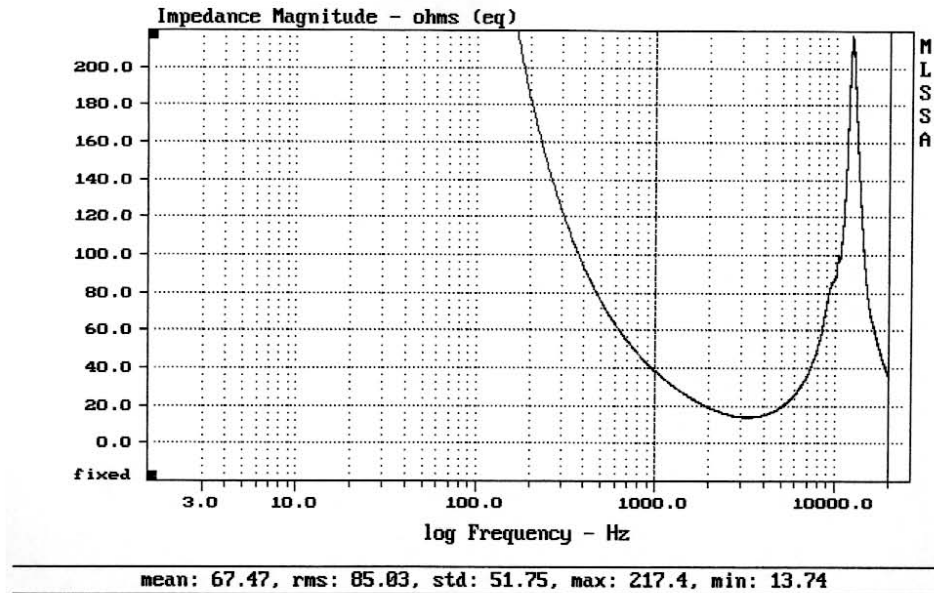

E-shop: <http://eshop.prodance.cz/tlmc/d-77656/>

LeSon TLM-CR

MLSSA: Frequency Domain

-79.78 dB, 9988 Hz (225), 1.650 msec (16)

E-shop: <http://eshop.prodance.cz/tlmc/d-77656/>

Level (5005.19997 Hz) = 91.72 dB SPL/watt (8 ohms, @1.55 meters) (0.33 oct)

LeSon TLM-CR

MLSSA: Frequency Domain

Overlay Compare: dev= +7.2/-5.7, std= 3.9, avg= -15

LeSon TLM-CR

E-shop: <http://eshop.prodance.cz/tlmc/d-77656/>

LeSon TLM-CR

MLSSA: Frequency Domain