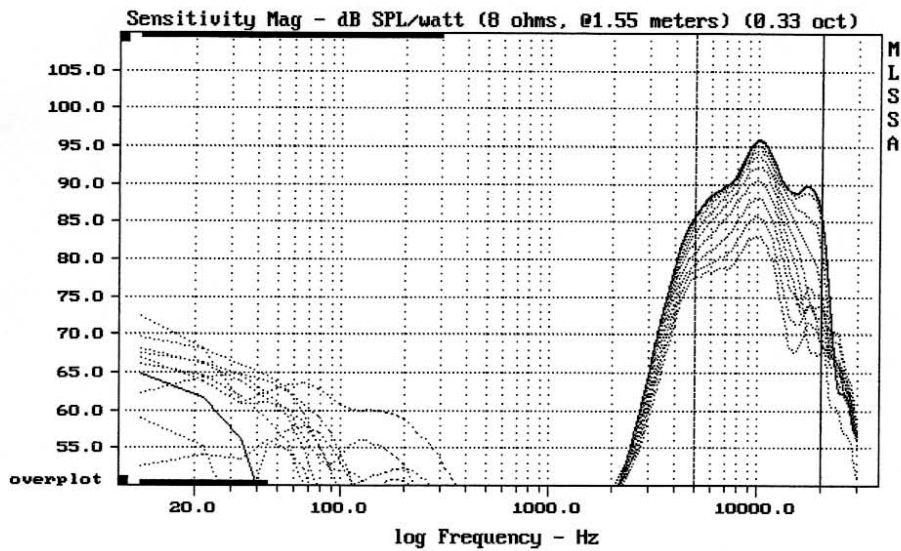

E-shop: <http://eshop.prodance.cz/tlmc/d-77656/>

LeSon TLM-CR

MLSSA: Frequency Domain

-79.78 dB, 9988 Hz (225), 1.650 msec (16)

E-shop: <http://eshop.prodance.cz/tlmc/d-77656/>

Level (5005.19997 Hz) = 91.72 dB SPL/watt (8 ohms, @1.55 meters) (0.33 oct)

LeSon TLM-CR

MLSSA: Frequency Domain

Overlay Compare: dev= +7.2/-5.7, std= 3.9, avg= -15

LeSon TLM-CR

E-shop: <http://eshop.prodance.cz/tlmc/d-77656/>

LeSon TLM-CR

MLSSA: Frequency Domain