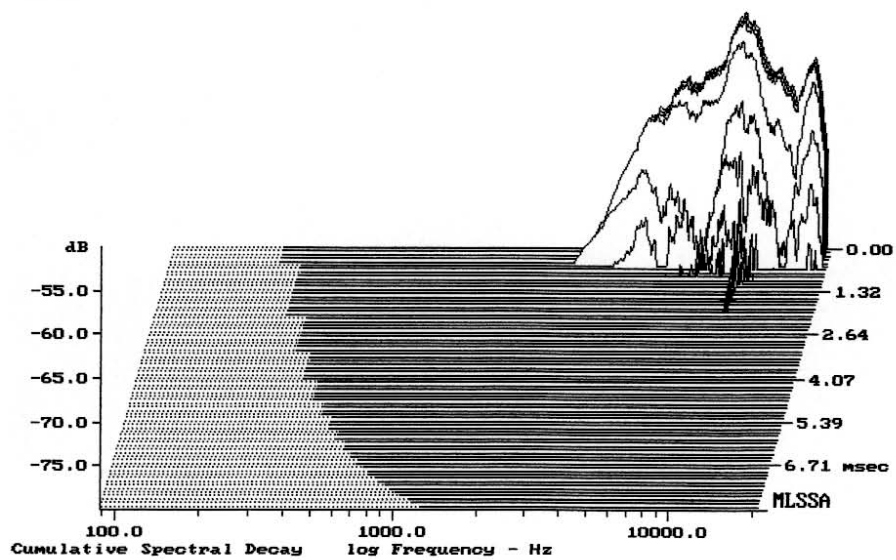

E-shop: <http://eshop.prodance.cz/tlmc/d-77656/>

LeSon TLM-CR

MLSSA: Frequency Domain

-79.78 dB, 9988 Hz (225), 1.650 msec (16)

E-shop: <http://eshop.prodance.cz/tlmc/d-77656/>

Level (5005.19997 Hz) = 91.72 dB SPL/watt (8 ohms, @1.55 meters) (0.33 oct)

LeSon TLM-CR

MLSSA: Frequency Domain

Overlay Compare: dev= +7.2/-5.7, std= 3.9, avg= -15

LeSon TLM-CR

E-shop: <http://eshop.prodance.cz/tlmc/d-77656/>

LeSon TLM-CR

MLSSA: Frequency Domain