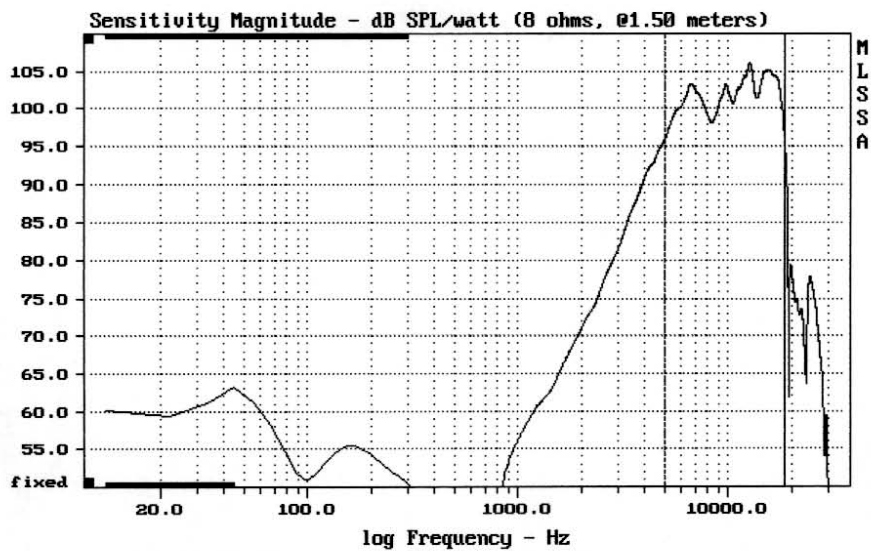

E-shop: <http://eshop.prodance.cz/tlc6/d-77194/>

Level (5005:10499 Hz) = 102.30 dB SPL/watt (8 ohms, @1.50 meters)

LeSon TLC-6

MLSSA: Frequency Domain

-68.19 dB, 11985 Hz (270), 1.430 msec (14)

E-shop: <http://eshop.prodance.cz/tlc6/d-77194/>

Overlay Compare: dev= +6.2/-8.2, std= 5.2, avg= -24

LeSon TLC-6

MLSSA: Frequency Domain

Overlay Compare: dev= +6.6/-14, std= 5.5, avg= -24

LeSon TLC-6

E-shop: <http://eshop.prodance.cz/tlc6/d-77194/>

mean: 39.34, rms: 44.9, std: 21.65, max: 102.4, min: 14.49