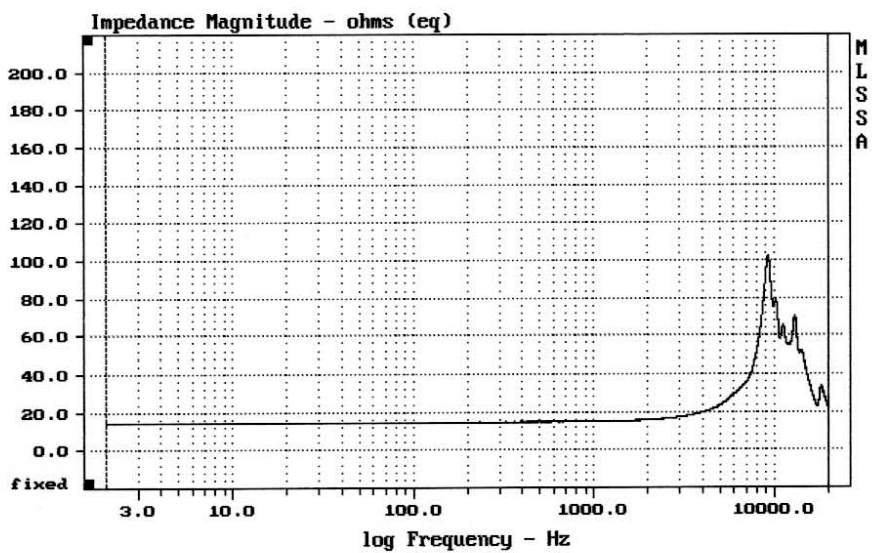

E-shop: <http://eshop.prodance.cz/tlc6/d-77194/>

Level (5005:10499 Hz) = 102.30 dB SPL/watt (8 ohms, @1.50 meters)

LeSon TLC-6

MLSSA: Frequency Domain

-68.19 dB, 11985 Hz (270), 1.430 msec (14)

E-shop: <http://eshop.prodance.cz/tlc6/d-77194/>

Overlay Compare: dev= +6.2/-8.2, std= 5.2, avg= -24

LeSon TLC-6

MLSSA: Frequency Domain

Overlay Compare: dev= +6.6/-14, std= 5.5, avg= -24

LeSon TLC-6

E-shop: <http://eshop.prodance.cz/tlc6/d-77194/>

mean: 39.34, rms: 44.9, std: 21.65, max: 102.4, min: 14.49