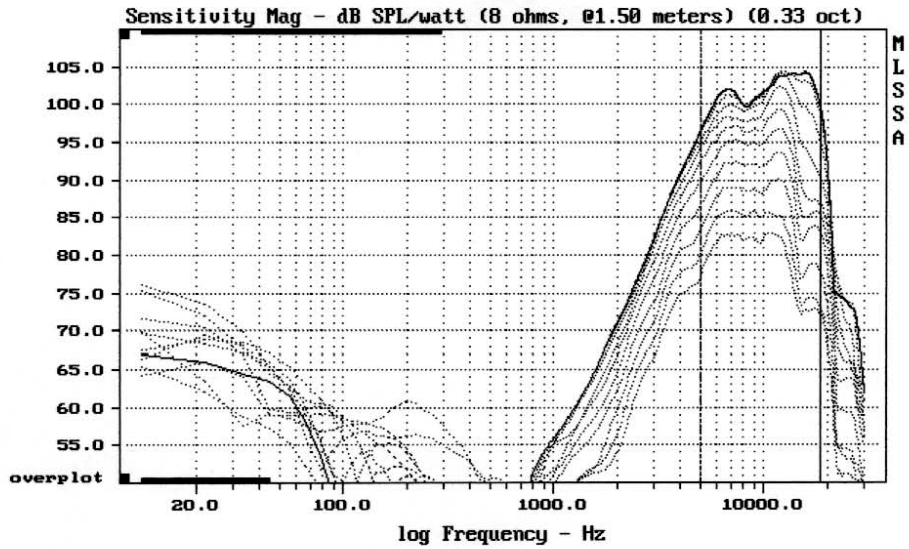

E-shop: <http://eshop.prodance.cz/tlc6/d-77194/>

Level (5005:10499 Hz) = 102.30 dB SPL/watt (8 ohms, @1.50 meters)

LeSon TLC-6

MLSSA: Frequency Domain

-68.19 dB, 11985 Hz (270), 1.430 msec (14)

E-shop: <http://eshop.prodance.cz/tlc6/d-77194/>

Overlay Compare: dev= +6.2/-8.2, std= 5.2, avg= -24

LeSon TLC-6

MLSSA: Frequency Domain

Overlay Compare: dev= +6.6/-14, std= 5.5, avg= -24

LeSon TLC-6

E-shop: <http://eshop.prodance.cz/tlc6/d-77194/>

mean: 39.34, rms: 44.9, std: 21.65, max: 102.4, min: 14.49