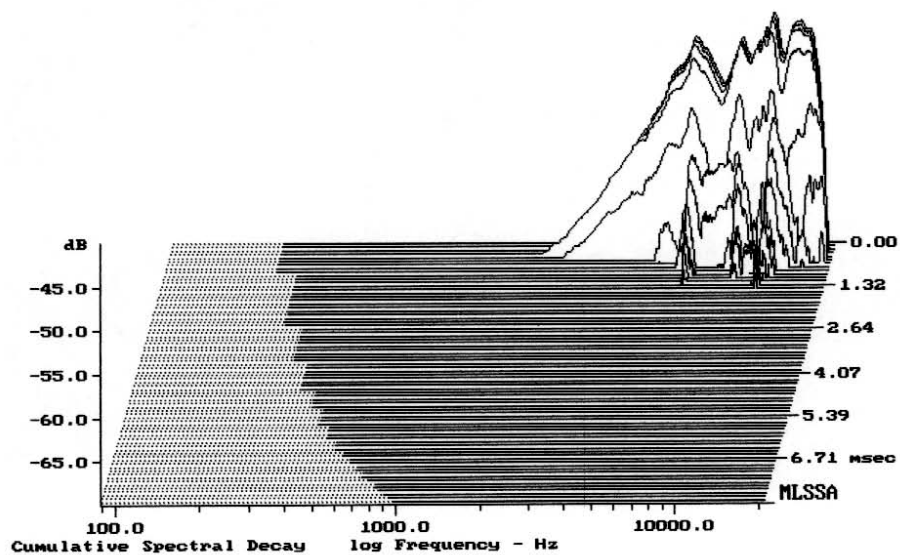

E-shop: <http://eshop.prodance.cz/tlc6/d-77194/>

Level (5005:10499 Hz) = 102.30 dB SPL/watt (8 ohms, @1.50 meters)

LeSon TLC-6

MLSSA: Frequency Domain

-68.19 dB, 11985 Hz (270), 1.430 msec (14)

E-shop: <http://eshop.prodance.cz/tlc6/d-77194/>

Overlay Compare: dev= +6.2/-8.2, std= 5.2, avg= -24

LeSon TLC-6

MLSSA: Frequency Domain

Overlay Compare: dev= +6.6/-14, std= 5.5, avg= -24

LeSon TLC-6

E-shop: <http://eshop.prodance.cz/tlc6/d-77194/>

mean: 39.34, rms: 44.9, std: 21.65, max: 102.4, min: 14.49