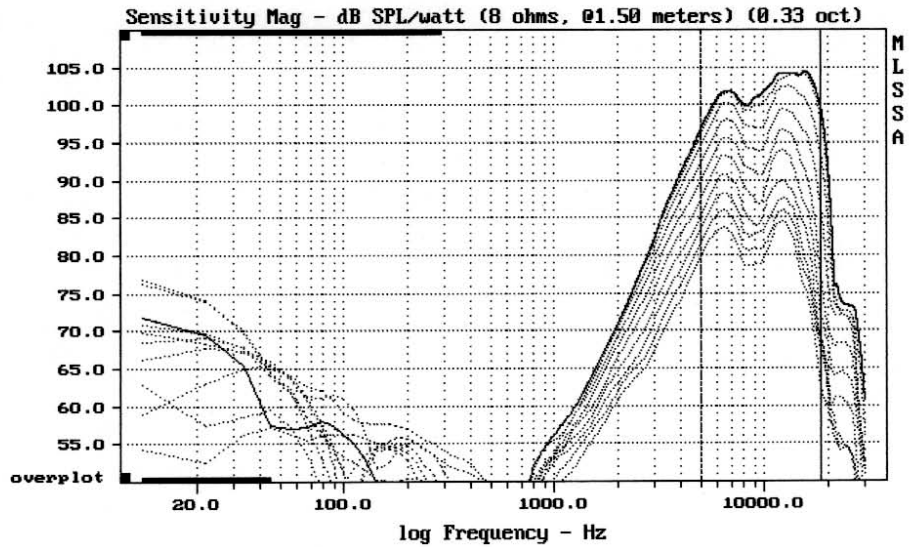

E-shop: <http://eshop.prodance.cz/tlc6/d-77194/>

Level (5005:10499 Hz) = 102.30 dB SPL/watt (8 ohms, @1.50 meters)

LeSon TLC-6

MLSSA: Frequency Domain

-68.19 dB, 11985 Hz (270), 1.430 msec (14)

E-shop: <http://eshop.prodance.cz/tlc6/d-77194/>

Overlay Compare: dev= +6.2/-8.2, std= 5.2, avg= -24

LeSon TLC-6

MLSSA: Frequency Domain

Overlay Compare: dev= +6.6/-14, std= 5.5, avg= -24

LeSon TLC-6

E-shop: <http://eshop.prodance.cz/tlc6/d-77194/>

mean: 39.34, rms: 44.9, std: 21.65, max: 102.4, min: 14.49