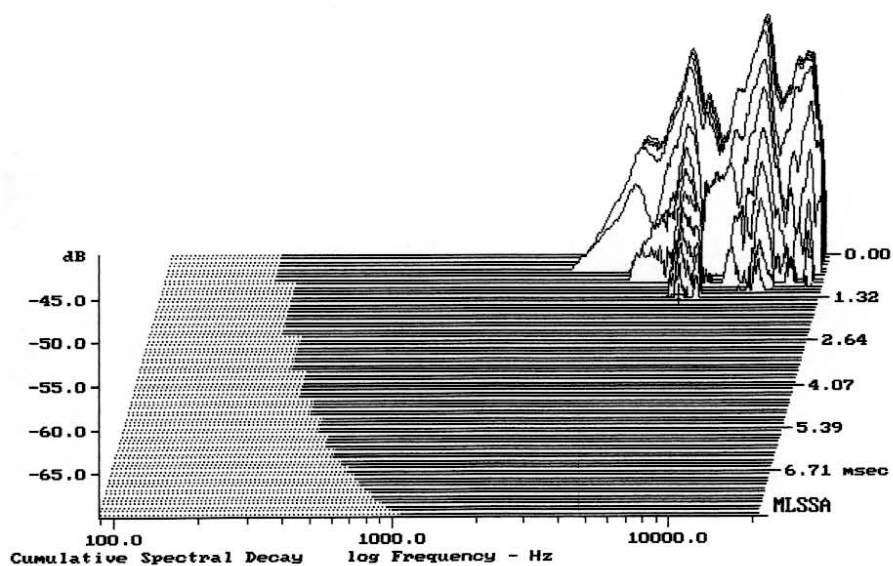

E-shop: <http://eshop.prodance.cz/tlx2/d-77195/>

Level (4006:19997 Hz) = 100.36 dB SPL/watt (8 ohms, @1.55 meters)

LeSon TLX-2

MLSSA: Frequency Domain

-69.25 dB, 6614 Hz (149), 1.430 msec (14)

E-shop: <http://eshop.prodance.cz/tlx2/d-77195/>

Level (5305:19997 Hz) = 101.04 dB SPL/watt (8 ohms, 01.55 meters) (0.33 oct)

LeSon TLX-2

MLSSA: Frequency Domain

Overlay Compare: dev= +6.1/-4.4, std= 3.4, avg= -21

LeSon TLX-2

E-shop: <http://eshop.prodance.cz/tlx2/d-77195/>

mean: 41.52, rms: 48.41, std: 24.9, max: 121.6, min: 14.77

LeSon TLX-2

MLSSA: Frequency Domain