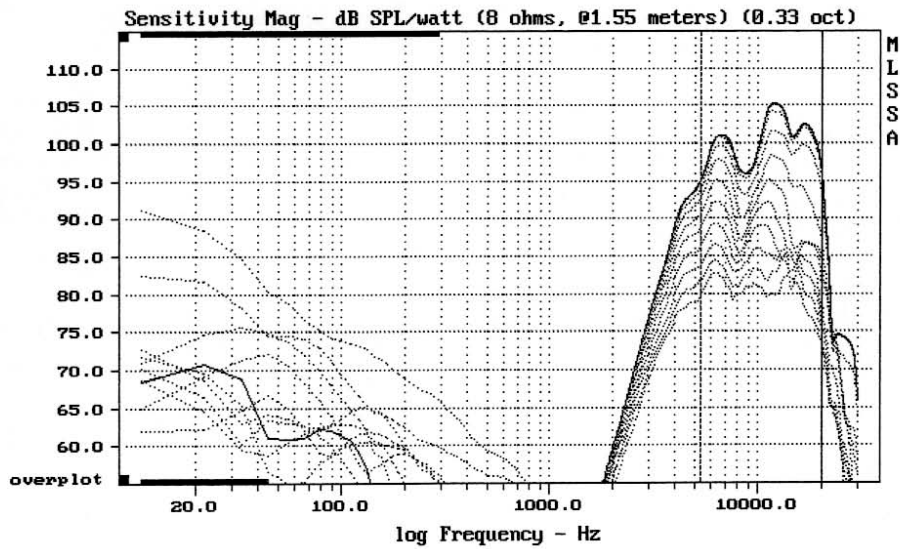

E-shop: <http://eshop.prodance.cz/tlx2/d-77195/>

Level (4006:19997 Hz) = 100.36 dB SPL/watt (8 ohms, @1.55 meters)

LeSon TLX-2

MLSSA: Frequency Domain

-69.25 dB, 6614 Hz (149), 1.430 msec (14)

E-shop: <http://eshop.prodance.cz/tlx2/d-77195/>

Level (5305:19997 Hz) = 101.04 dB SPL/watt (8 ohms, 01.55 meters) (0.33 oct)

LeSon TLX-2

MLSSA: Frequency Domain

Overlay Compare: dev= +6.1/-4.4, std= 3.4, avg= -21

LeSon TLX-2

E-shop: <http://eshop.prodance.cz/tlx2/d-77195/>

mean: 41.52, rms: 48.41, std: 24.9, max: 121.6, min: 14.77

LeSon TLX-2

MLSSA: Frequency Domain