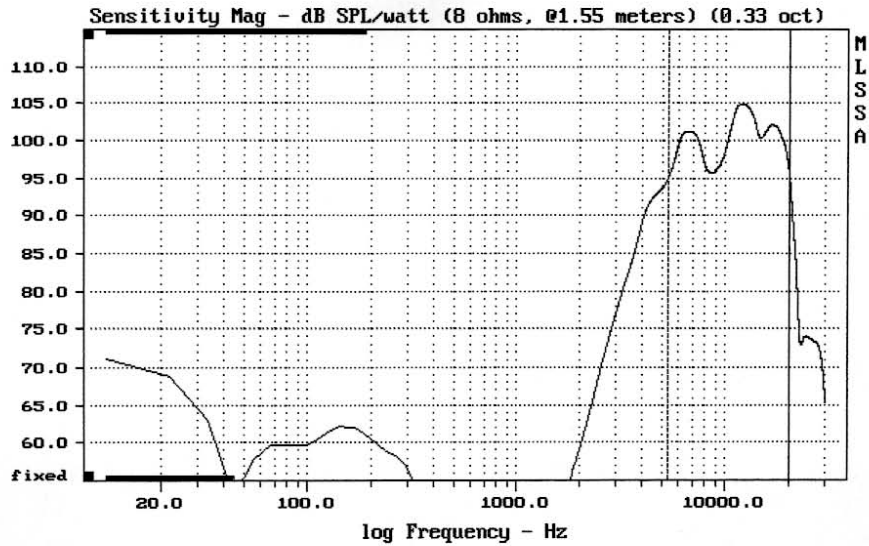

E-shop: <http://eshop.prodance.cz/tlx2/d-77195/>

Level (4006:19997 Hz) = 100.36 dB SPL/watt (8 ohms, @1.55 meters)

LeSon TLX-2

MLSSA: Frequency Domain

-69.25 dB, 6614 Hz (149), 1.430 msec (14)

E-shop: <http://eshop.prodance.cz/tlx2/d-77195/>

Level (5305:19997 Hz) = 101.04 dB SPL/watt (8 ohms, 01.55 meters) (0.33 oct)

LeSon TLX-2

MLSSA: Frequency Domain

Overlay Compare: dev= +6.1/-4.4, std= 3.4, avg= -21

LeSon TLX-2

E-shop: <http://eshop.prodance.cz/tlx2/d-77195/>

mean: 41.52, rms: 48.41, std: 24.9, max: 121.6, min: 14.77

LeSon TLX-2

MLSSA: Frequency Domain