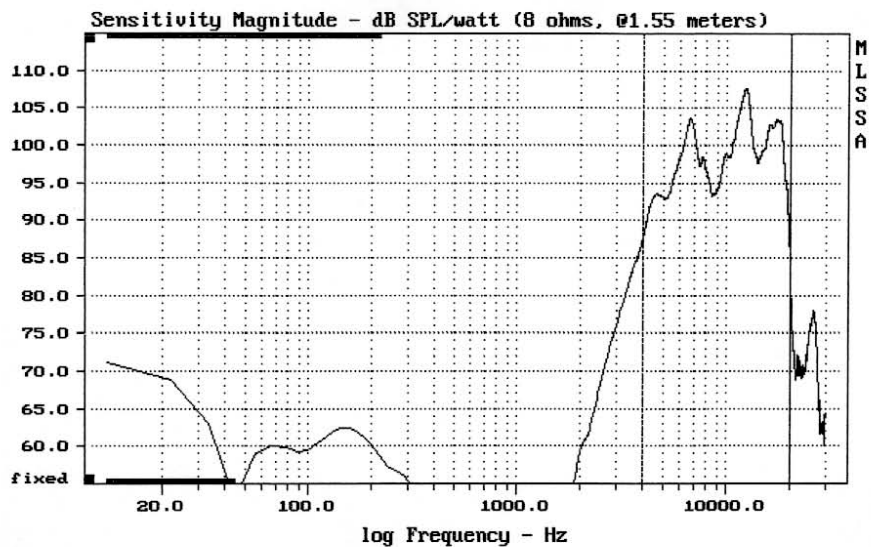

E-shop: <http://eshop.prodance.cz/tlx2/d-77195/>

Level (4006:19997 Hz) = 100.36 dB SPL/watt (8 ohms, @1.55 meters)

LeSon TLX-2

MLSSA: Frequency Domain

-69.25 dB, 6614 Hz (149), 1.430 msec (14)

E-shop: <http://eshop.prodance.cz/tlx2/d-77195/>

Level (5305:19997 Hz) = 101.04 dB SPL/watt (8 ohms, 01.55 meters) (0.33 oct)

LeSon TLX-2

MLSSA: Frequency Domain

Overlay Compare: dev= +6.1/-4.4, std= 3.4, avg= -21

LeSon TLX-2

E-shop: <http://eshop.prodance.cz/tlx2/d-77195/>

mean: 41.52, rms: 48.41, std: 24.9, max: 121.6, min: 14.77

LeSon TLX-2

MLSSA: Frequency Domain