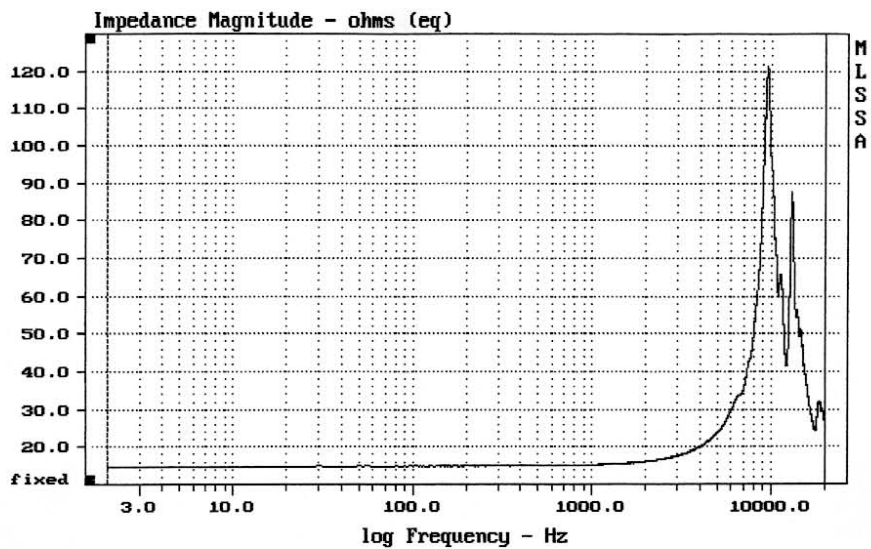

E-shop: <http://eshop.prodance.cz/tlx2/d-77195/>

Level (4006:19997 Hz) = 100.36 dB SPL/watt (8 ohms, @1.55 meters)

LeSon TLX-2

MLSSA: Frequency Domain

-69.25 dB, 6614 Hz (149), 1.430 msec (14)

E-shop: <http://eshop.prodance.cz/tlx2/d-77195/>

Level (5305:19997 Hz) = 101.04 dB SPL/watt (8 ohms, 01.55 meters) (0.33 oct)

LeSon TLX-2

MLSSA: Frequency Domain

Overlay Compare: dev= +6.1/-4.4, std= 3.4, avg= -21

LeSon TLX-2

E-shop: <http://eshop.prodance.cz/tlx2/d-77195/>

mean: 41.52, rms: 48.41, std: 24.9, max: 121.6, min: 14.77

LeSon TLX-2

MLSSA: Frequency Domain