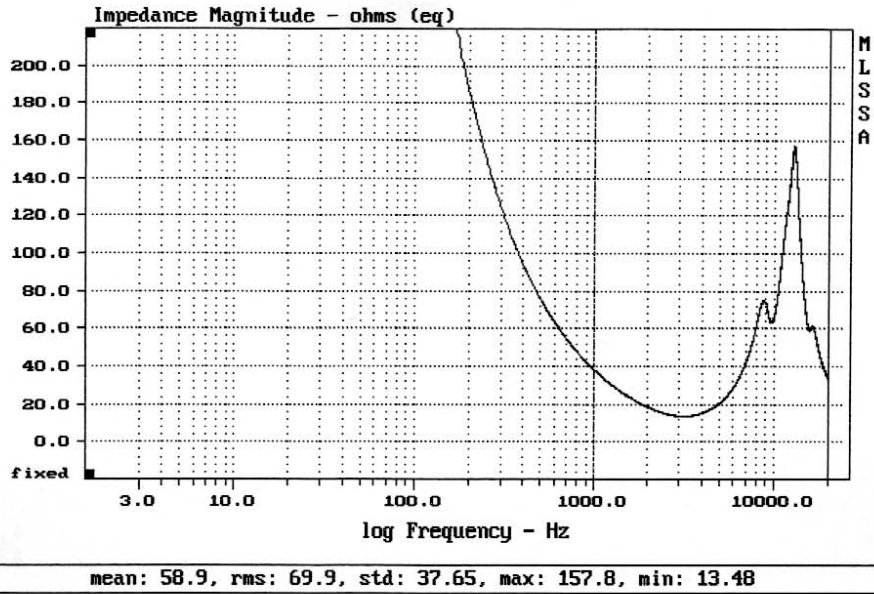

LeSon TLM-AL

MLSSA: Frequency Domain

Overlay Compare: dev= +3.3/-5.5, std= 2.6, avg= -14

LeSon TLM-AL

E-shop: <http://eshop.prodance.cz/tlmal/d-77237/>

LeSon TLM-AL

MLSSA: Frequency Domain