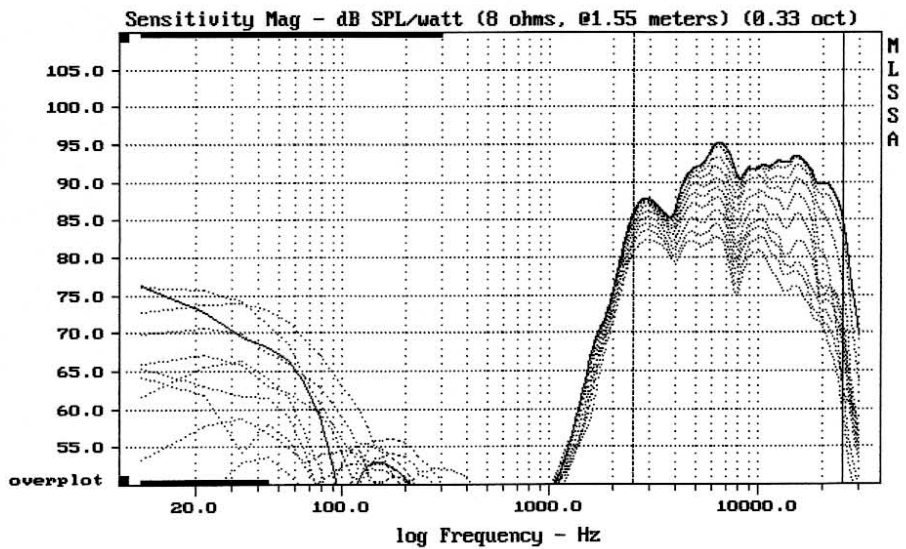

E-shop: <http://eshop.prodance.cz/smt200/d-77352/>

Level (2497:20000 Hz) = 91.68 dB SPL/watt (8 ohms, @1.55 meters)

LeSon SMT-200

MLSSA: Frequency Domain

-79.06 dB, 4616 Hz (104), 1.870 msec (18)

E-shop: <http://eshop.prodance.cz/smt200/d-77352/>

Level (2497:25002 Hz) = 91.49 dB SPL/watt (8 ohms, @1.55 meters) (0.33 oct)

LeSon SMT-200

MLSSA: Frequency Domain

Overlay Compare: dev= +11/-8.9, std= 4.9, avg= -16

LeSon SMT-200

E-shop: <http://eshop.prodance.cz/smt200/d-77352/>