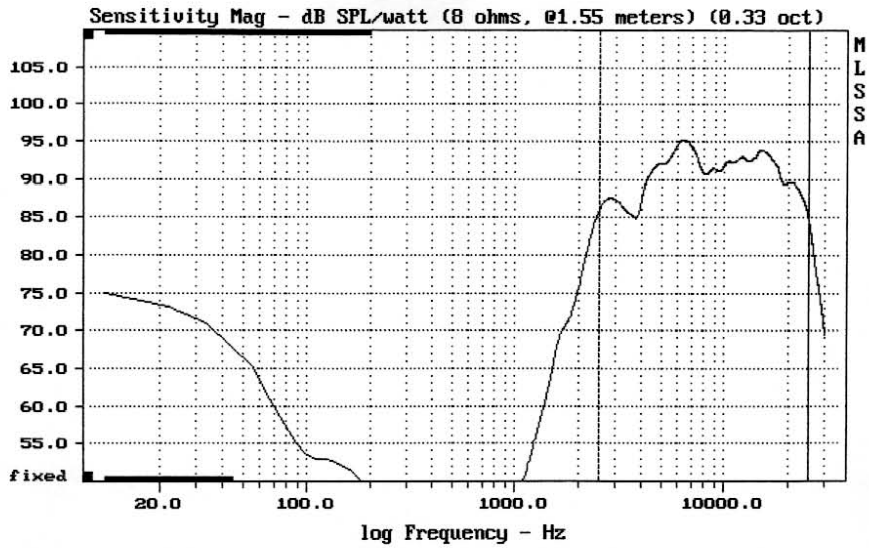

E-shop: <http://eshop.prodance.cz/smt200/d-77352/>

Level (2497:20000 Hz) = 91.68 dB SPL/watt (8 ohms, @1.55 meters)

LeSon SMT-200

MLSSA: Frequency Domain

-79.06 dB, 4616 Hz (104), 1.870 msec (18)

E-shop: <http://eshop.prodance.cz/smt200/d-77352/>

Level (2497:25002 Hz) = 91.49 dB SPL/watt (8 ohms, @1.55 meters) (0.33 oct)

LeSon SMT-200

MLSSA: Frequency Domain

Overlay Compare: dev= +11/-8.9, std= 4.9, avg= -16

LeSon SMT-200

E-shop: <http://eshop.prodance.cz/smt200/d-77352/>