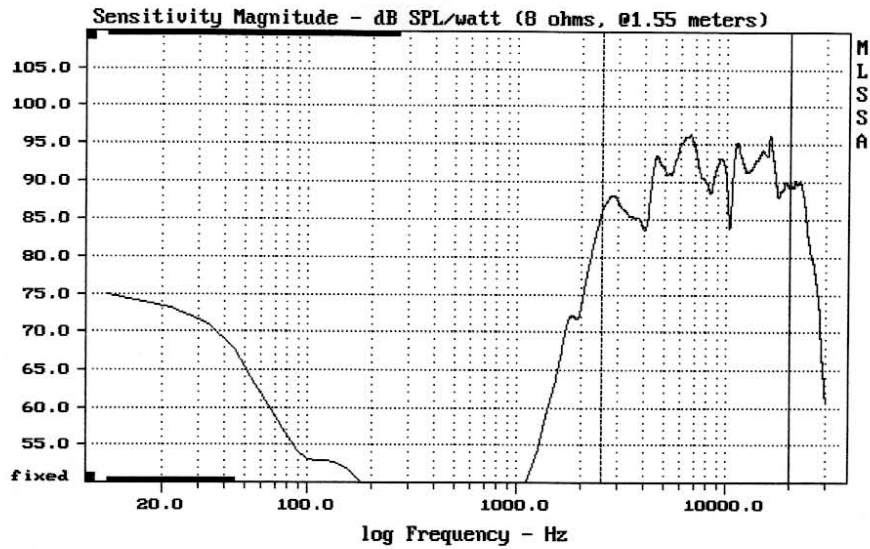

E-shop: <http://eshop.prodance.cz/smt200/d-77352/>

Level (2497:20000 Hz) = 91.68 dB SPL/watt (8 ohms, @1.55 meters)

LeSon SMT-200

MLSSA: Frequency Domain

-79.06 dB, 4616 Hz (104), 1.870 msec (18)

E-shop: <http://eshop.prodance.cz/smt200/d-77352/>

Level (2497:25002 Hz) = 91.49 dB SPL/watt (8 ohms, @1.55 meters) (0.33 oct)

LeSon SMT-200

MLSSA: Frequency Domain

Overlay Compare: dev= +11/-8.9, std= 4.9, avg= -16

LeSon SMT-200

E-shop: <http://eshop.prodance.cz/smt200/d-77352/>