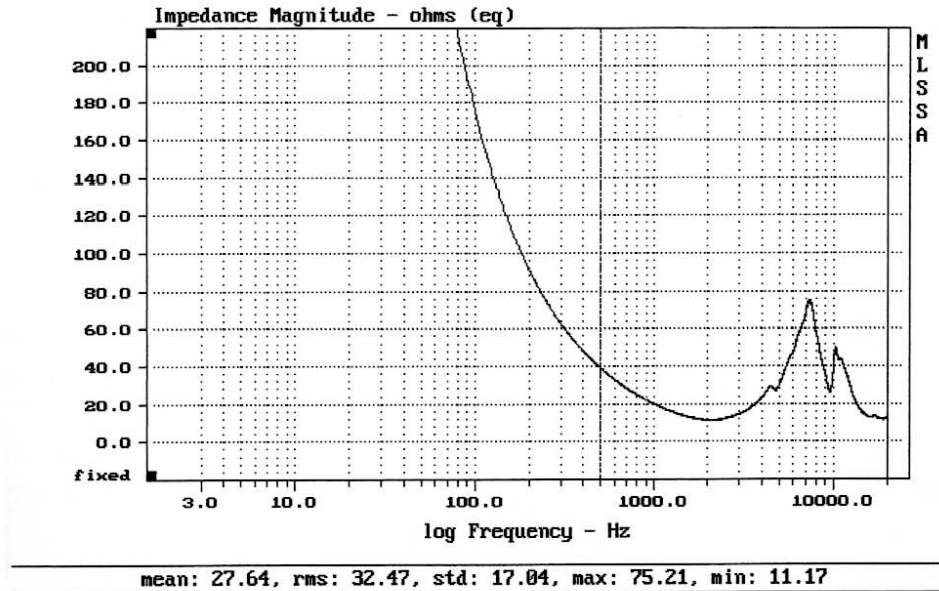

E-shop: <http://eshop.prodance.cz/smt200/d-77352/>

Level (2497:20000 Hz) = 91.68 dB SPL/watt (8 ohms, @1.55 meters)

LeSon SMT-200

MLSSA: Frequency Domain

-79.06 dB, 4616 Hz (104), 1.870 msec (18)

E-shop: <http://eshop.prodance.cz/smt200/d-77352/>

Level (2497:25002 Hz) = 91.49 dB SPL/watt (8 ohms, @1.55 meters) (0.33 oct)

LeSon SMT-200

MLSSA: Frequency Domain

Overlay Compare: dev= +11/-8.9, std= 4.9, avg= -16

LeSon SMT-200

E-shop: <http://eshop.prodance.cz/smt200/d-77352/>