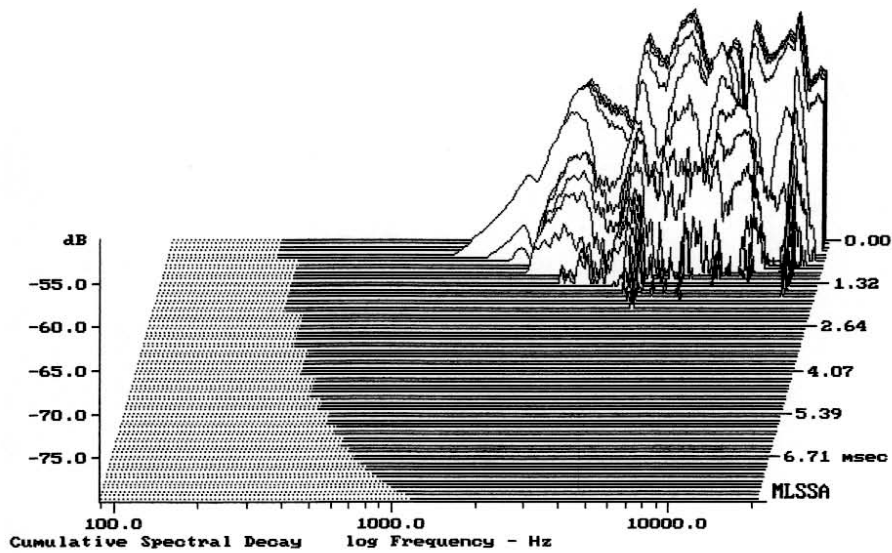

E-shop: <http://eshop.prodance.cz/smt200/d-77352/>

Level (2497:20000 Hz) = 91.68 dB SPL/watt (8 ohms, @1.55 meters)

LeSon SMT-200

MLSSA: Frequency Domain

-79.06 dB, 4616 Hz (104), 1.870 msec (18)

E-shop: <http://eshop.prodance.cz/smt200/d-77352/>

Level (2497:25002 Hz) = 91.49 dB SPL/watt (8 ohms, @1.55 meters) (0.33 oct)

LeSon SMT-200

MLSSA: Frequency Domain

Overlay Compare: dev= +11/-8.9, std= 4.9, avg= -16

LeSon SMT-200

E-shop: <http://eshop.prodance.cz/smt200/d-77352/>