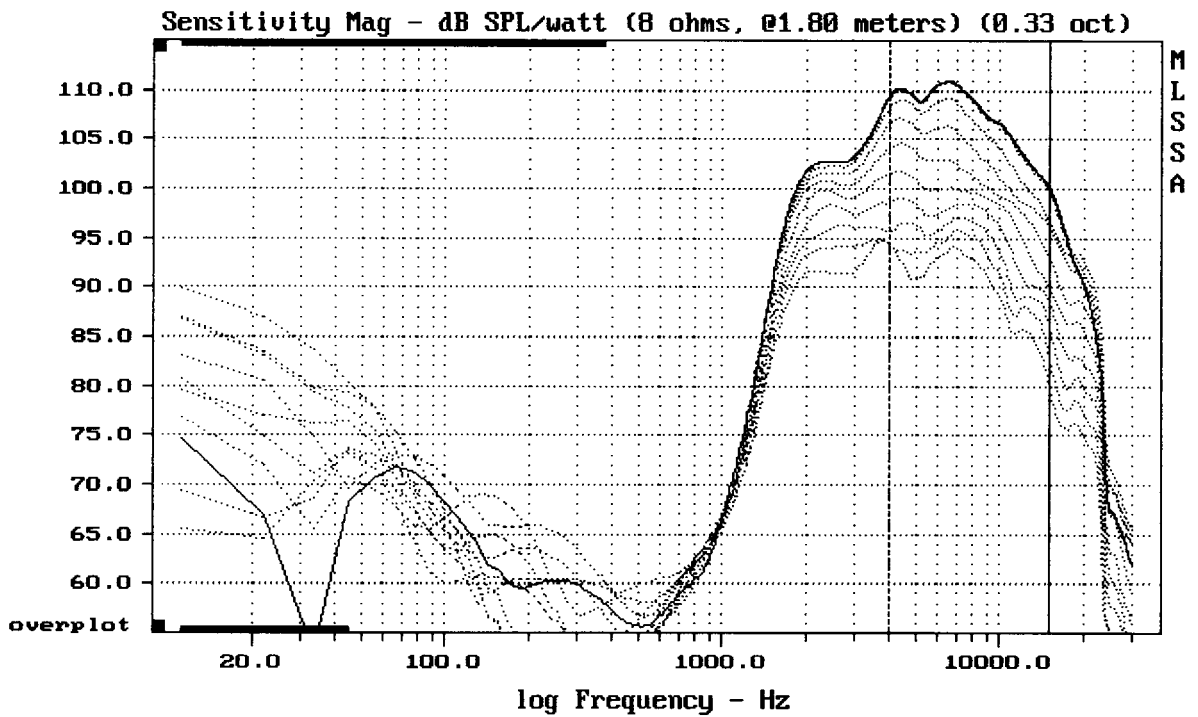

---

Overlay Compare: dev= +2.2/-2, std= 1.2, avg= -16

---

BEYMA CP09 0/10/...90 DEG.HOR.

---

Overlay Compare: dev= +2.4/-2.7, std= 1, avg= -18

---

BEYMA CP09 0/10/...90 DEG.VERT.