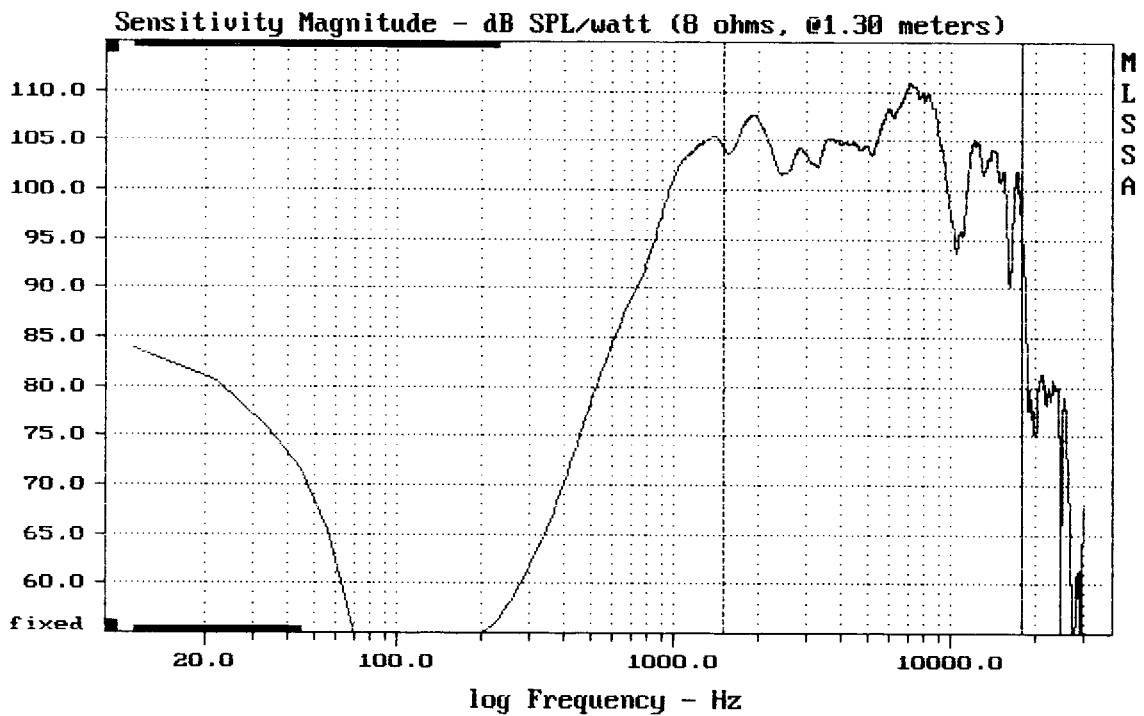

mean: 7.341, rms: 7.392, std: 0.8648, max: 9.064, min: 6.267

DH200HM

MLSSA: Frequency Domain

Level (1498:18011 Hz) = 105.44 dB SPL/watt (8 ohms, @1.30 meters)

DH200HM