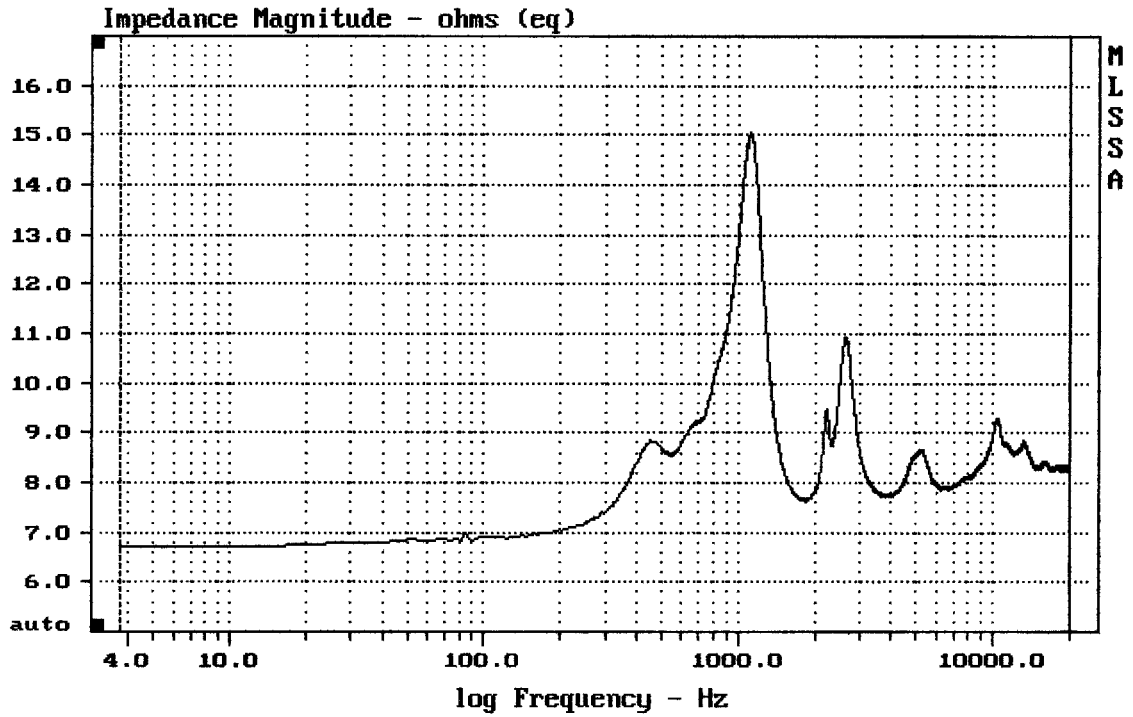

E-shop: <http://eshop.prodance.cz/cd145-8-ohm/d-90668/>

E-shop: <http://eshop.prodance.cz/a7570-zvukovod/d-83912/>

mean: 8.507, rms: 8.55, std: 0.8623, max: 15.04, min: 6.701

CD145 F.A.

MLSSA: Frequency Domain

Level (1498:18000 Hz) = 108.04 dB SPL/watt (8 ohms, @1.00 meters)

CD145 + A7570