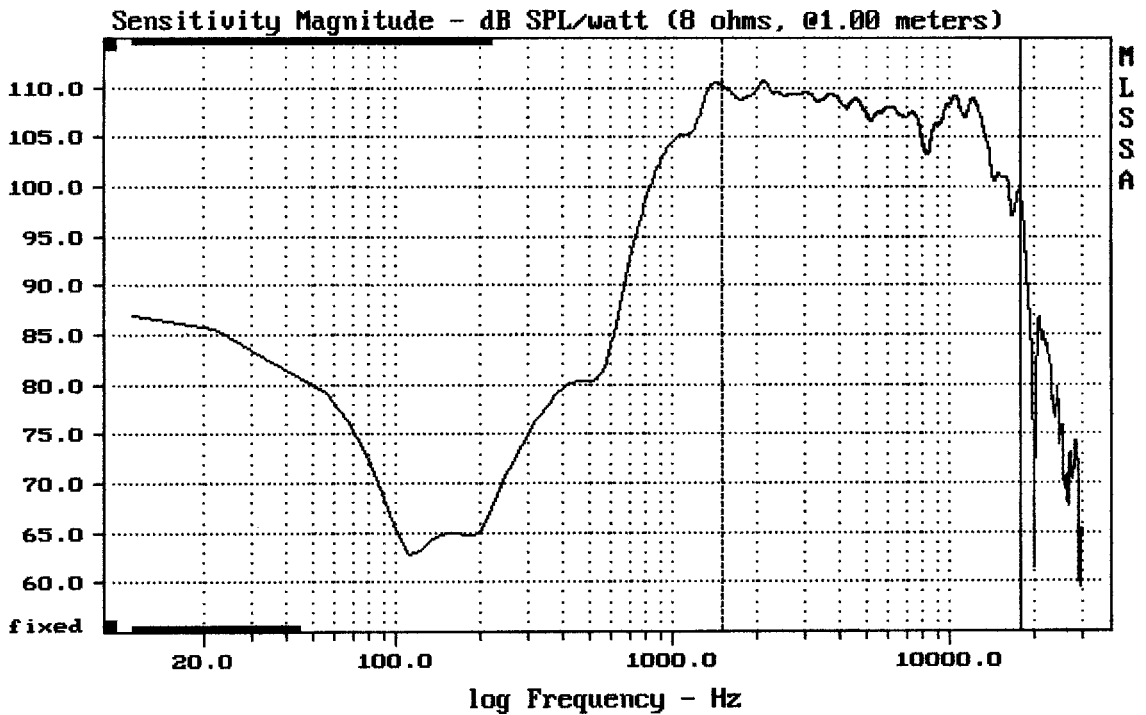

E-shop: <http://eshop.prodance.cz/cd145-8-ohm/d-90668/>

E-shop: <http://eshop.prodance.cz/a7570-zvukovod/d-83912/>

mean: 8.507, rms: 8.55, std: 0.8623, max: 15.04, min: 6.701

CD145 F.A.

MLSSA: Frequency Domain

Level (1498:18000 Hz) = 108.04 dB SPL/watt (8 ohms, @1.00 meters)

CD145 + A7570