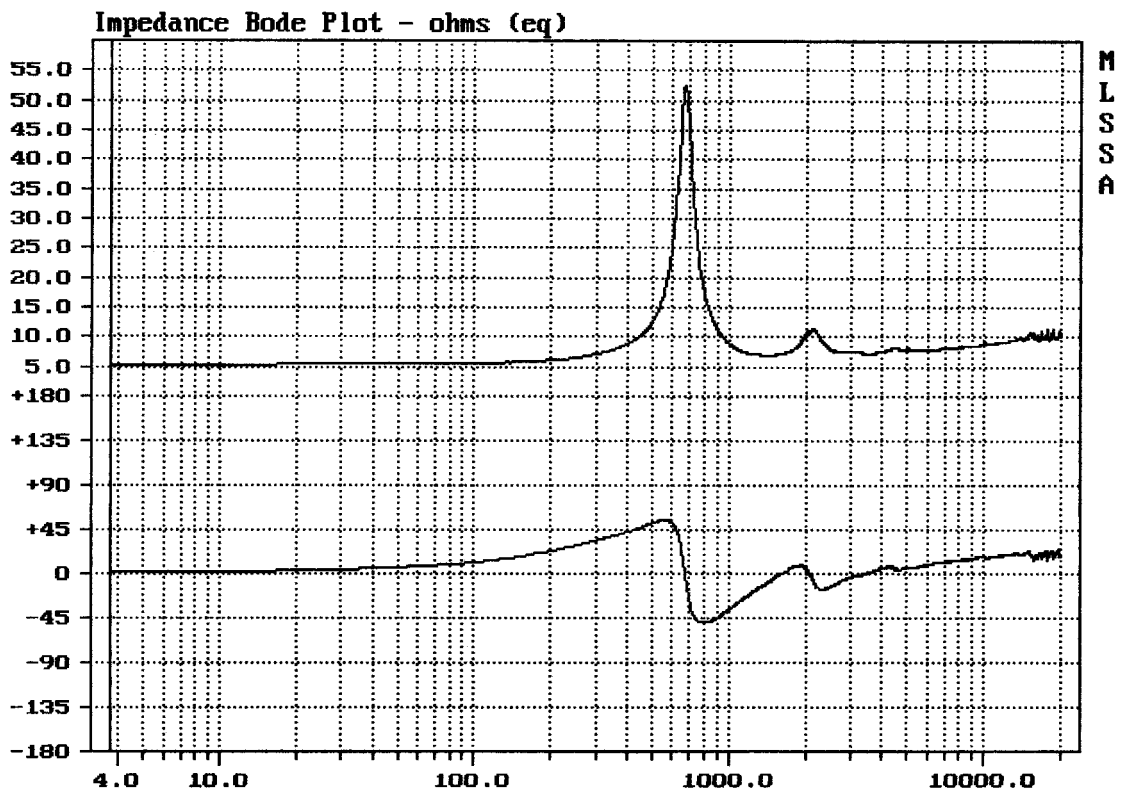

Level (699:18011 Hz) = 109.08 dB SPL/watt (8 ohms, @1.00 meters)

RCF PRECISION CD2530T3 + ME90

MLSSA: Frequency Domain

-58.72 dB, 1154 Hz (26), 2.640 msec (25)

mean: 9.238, rms: 9.746, std: 3.107, max: 52.6, min: 5.274

RCF PRECISION CD2530T3

MLSSA: Frequency Domain

mag= 5.27, phase= 1.2 deg, 3.699 Hz (1)