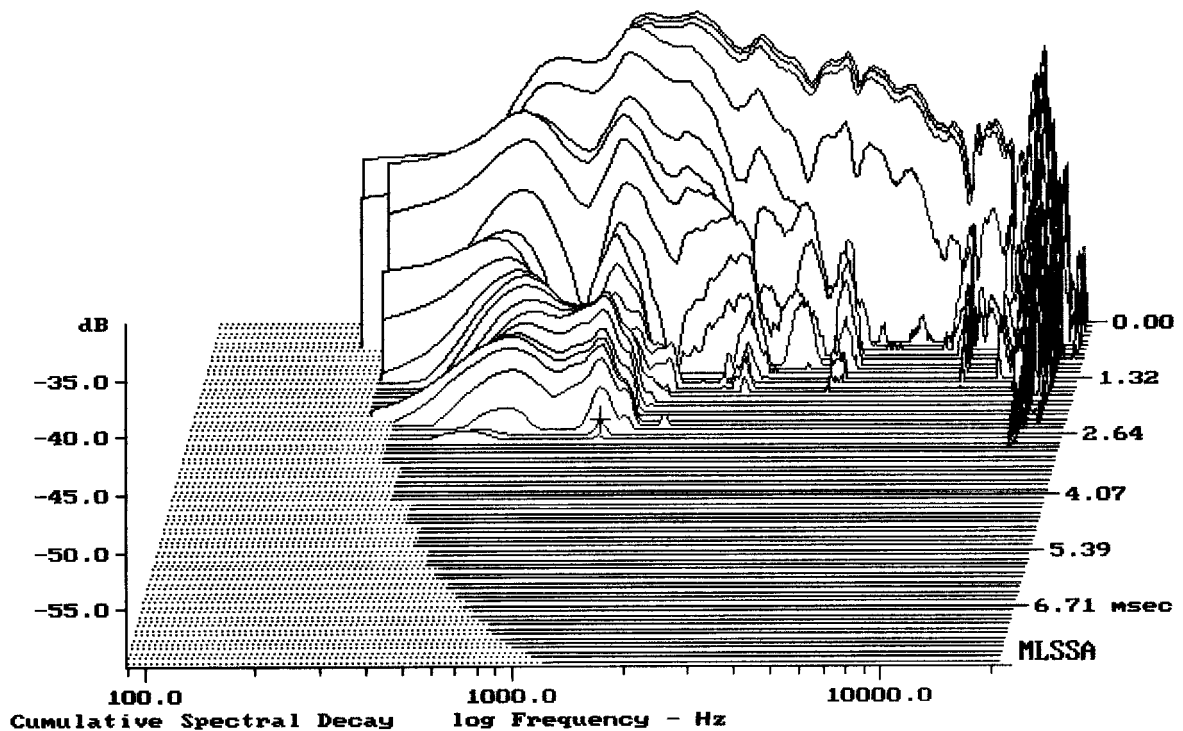

Level (699:18011 Hz) = 109.08 dB SPL/watt (8 ohms, @1.00 meters)

RCF PRECISION CD2530T3 + ME90

MLSSA: Frequency Domain

-58.72 dB, 1154 Hz (26), 2.640 msec (25)

mean: 9.238, rms: 9.746, std: 3.107, max: 52.6, min: 5.274

RCF PRECISION CD2530T3

MLSSA: Frequency Domain

mag= 5.27, phase= 1.2 deg, 3.699 Hz (1)