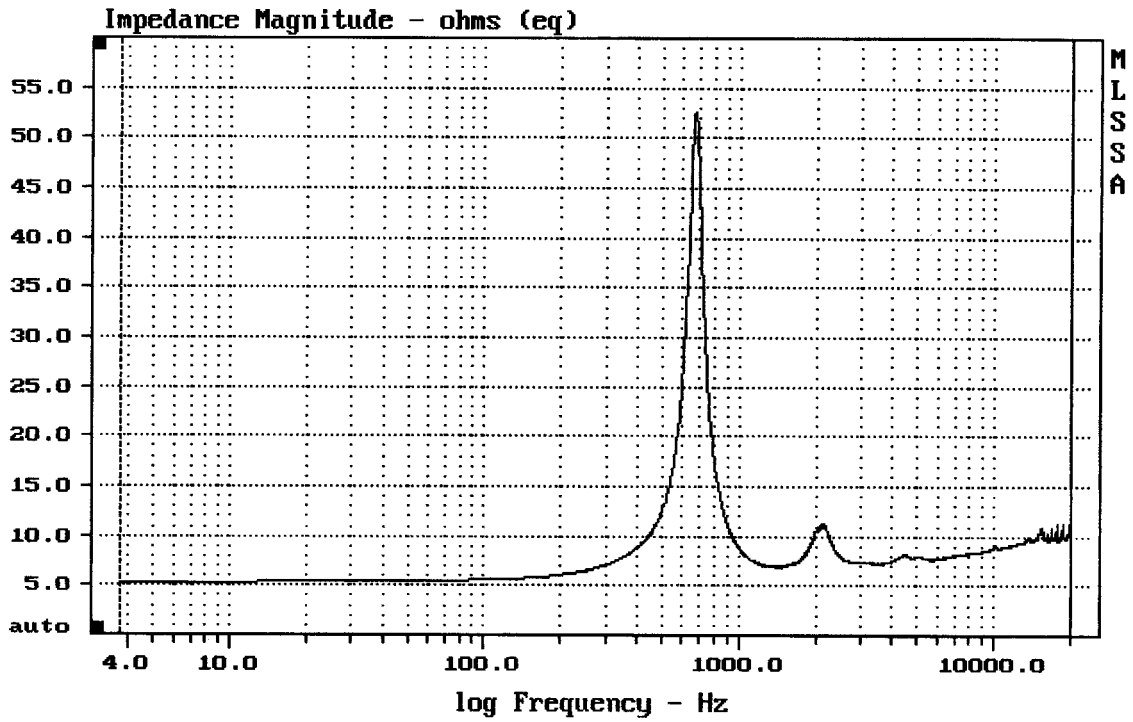

Level (699:18011 Hz) = 109.08 dB SPL/watt (8 ohms, @1.00 meters)

RCF PRECISION CD2530T3 + ME90

MLSSA: Frequency Domain

-58.72 dB, 1154 Hz (26), 2.640 msec (25)

mean: 9.238, rms: 9.746, std: 3.107, max: 52.6, min: 5.274

RCF PRECISION CD2530T3

MLSSA: Frequency Domain

mag= 5.27, phase= 1.2 deg, 3.699 Hz (1)