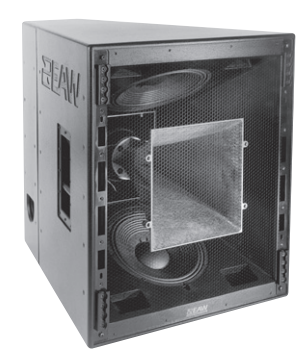

EAW KF750F
3 pásma full range, 2×12" dipolar array + 10" horn + 2", 1 200 W/103 dB + 400 W/109 dB + 200 W/116 dB, triamp